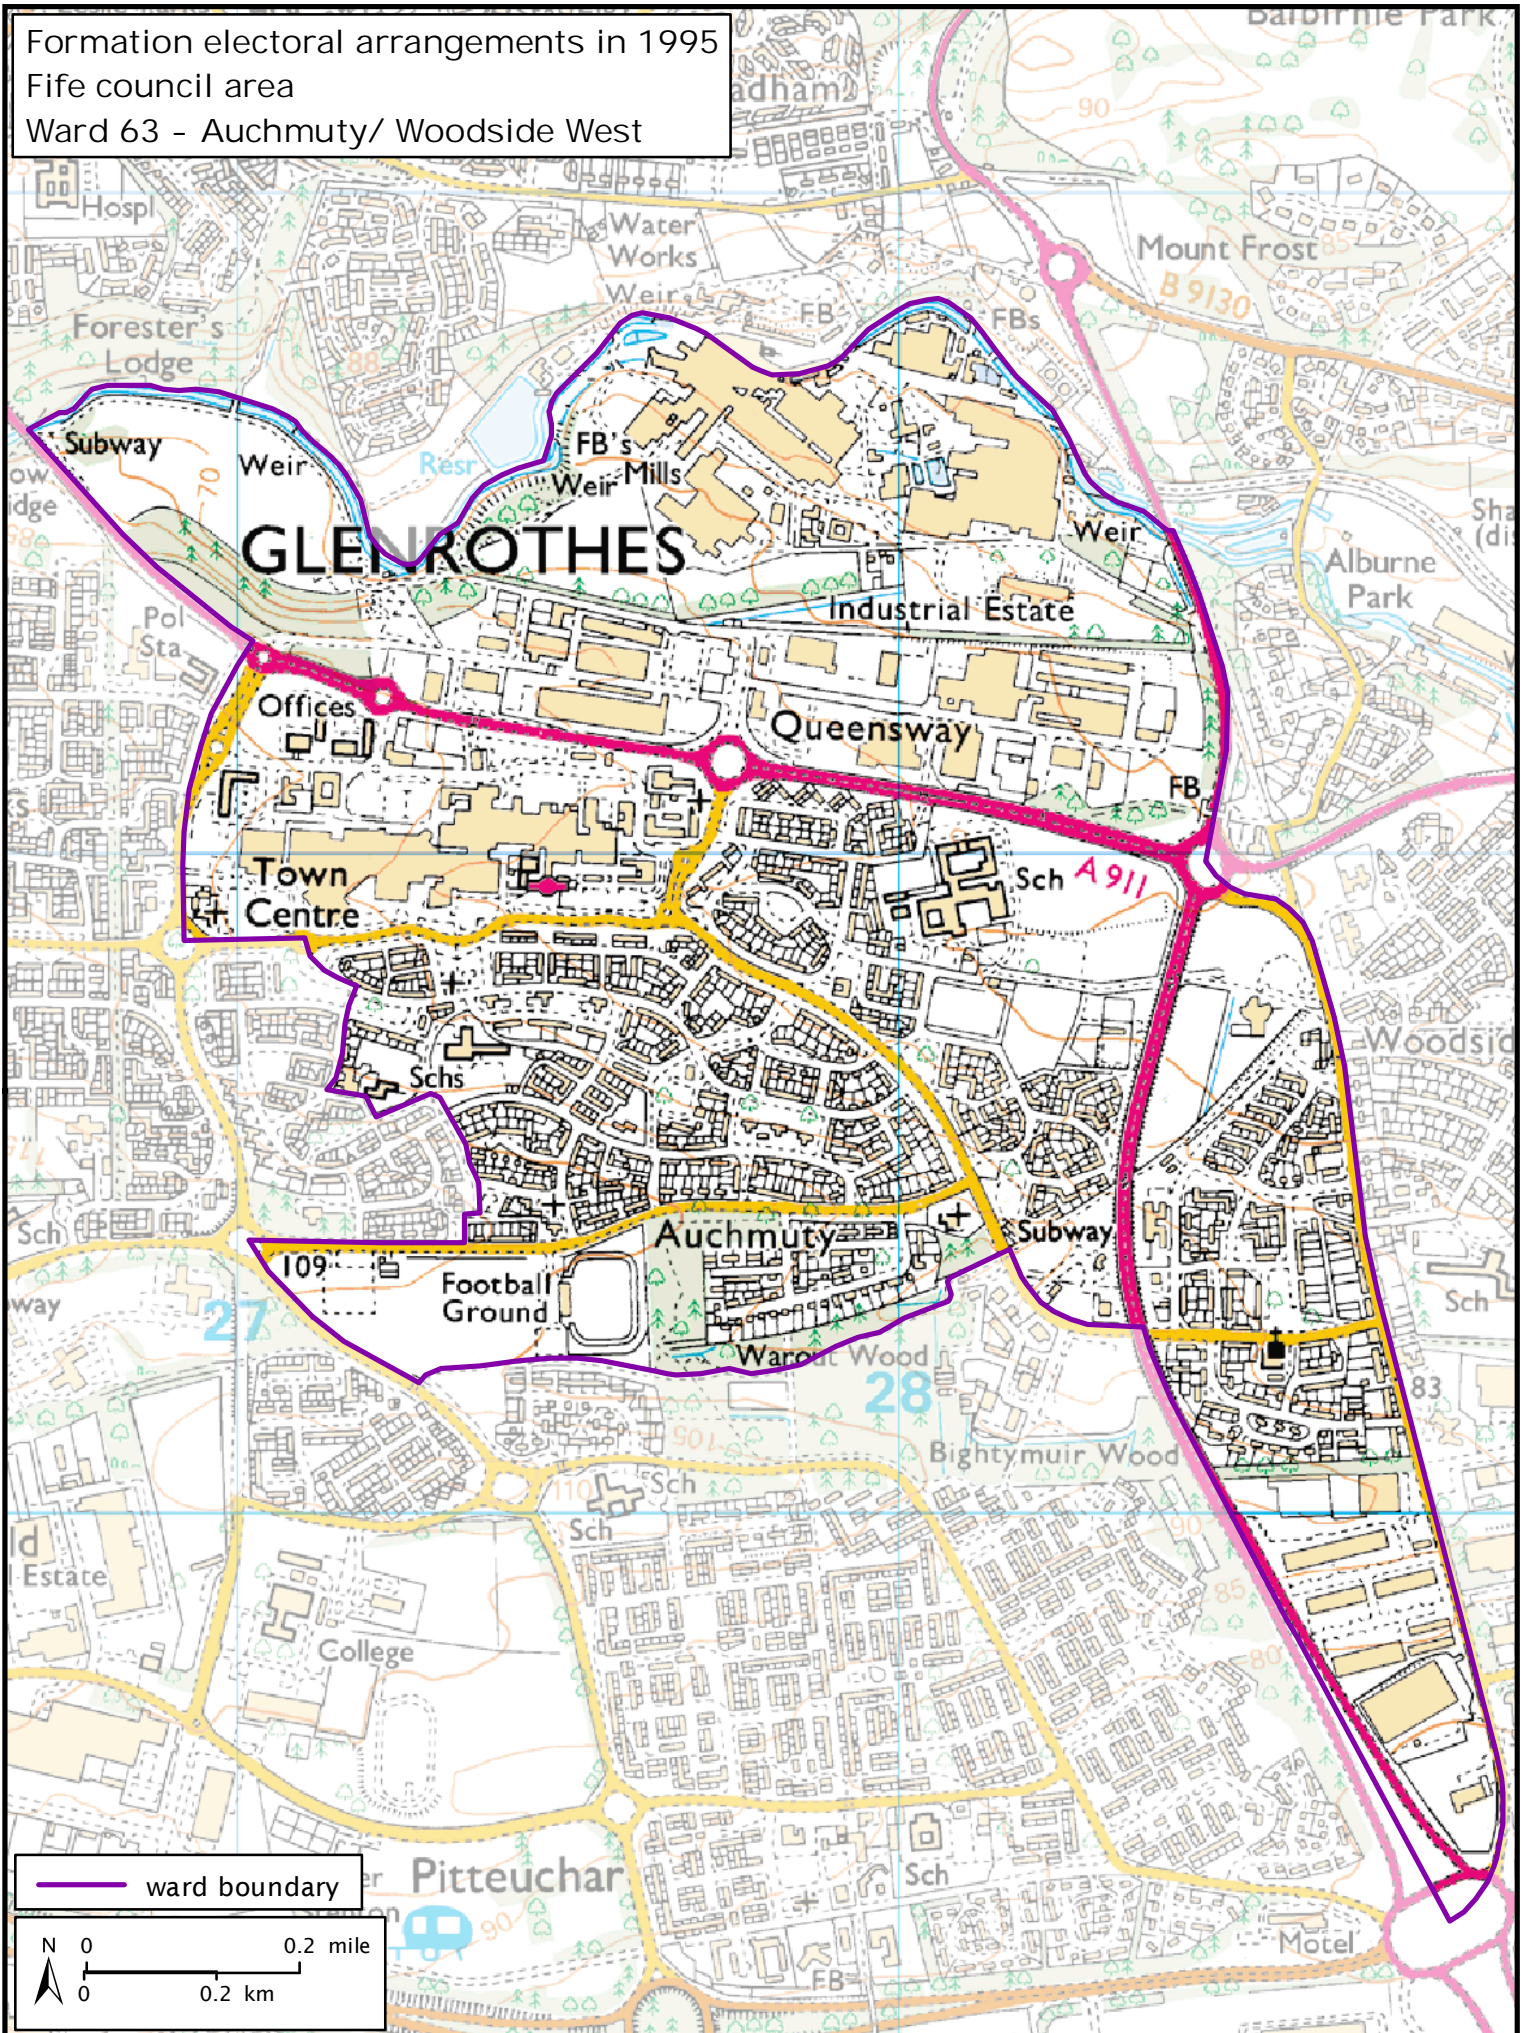

Formation electoral arrangements in 1995

Fife council area

Ward 63 - Auchmuty/ Woodside West

ward boundary

Local Government Boundary Commission for Scotland

Thistle House, 91 Haymarket Terrace, Edinburgh EH12 5HD

Tel: 0131 538 7510 Fax: 0131 538 7511

email: lgbc@scottishboundaries.gov.uk web: www.lgbc-scotland.gov.uk

Crown Copyright and database right 2011. All rights reserved. Ordnance Survey licence no. 100022179

This map shows the ward boundary against Ordnance Survey maps from 2011 rather than maps from when the ward boundary was decided.