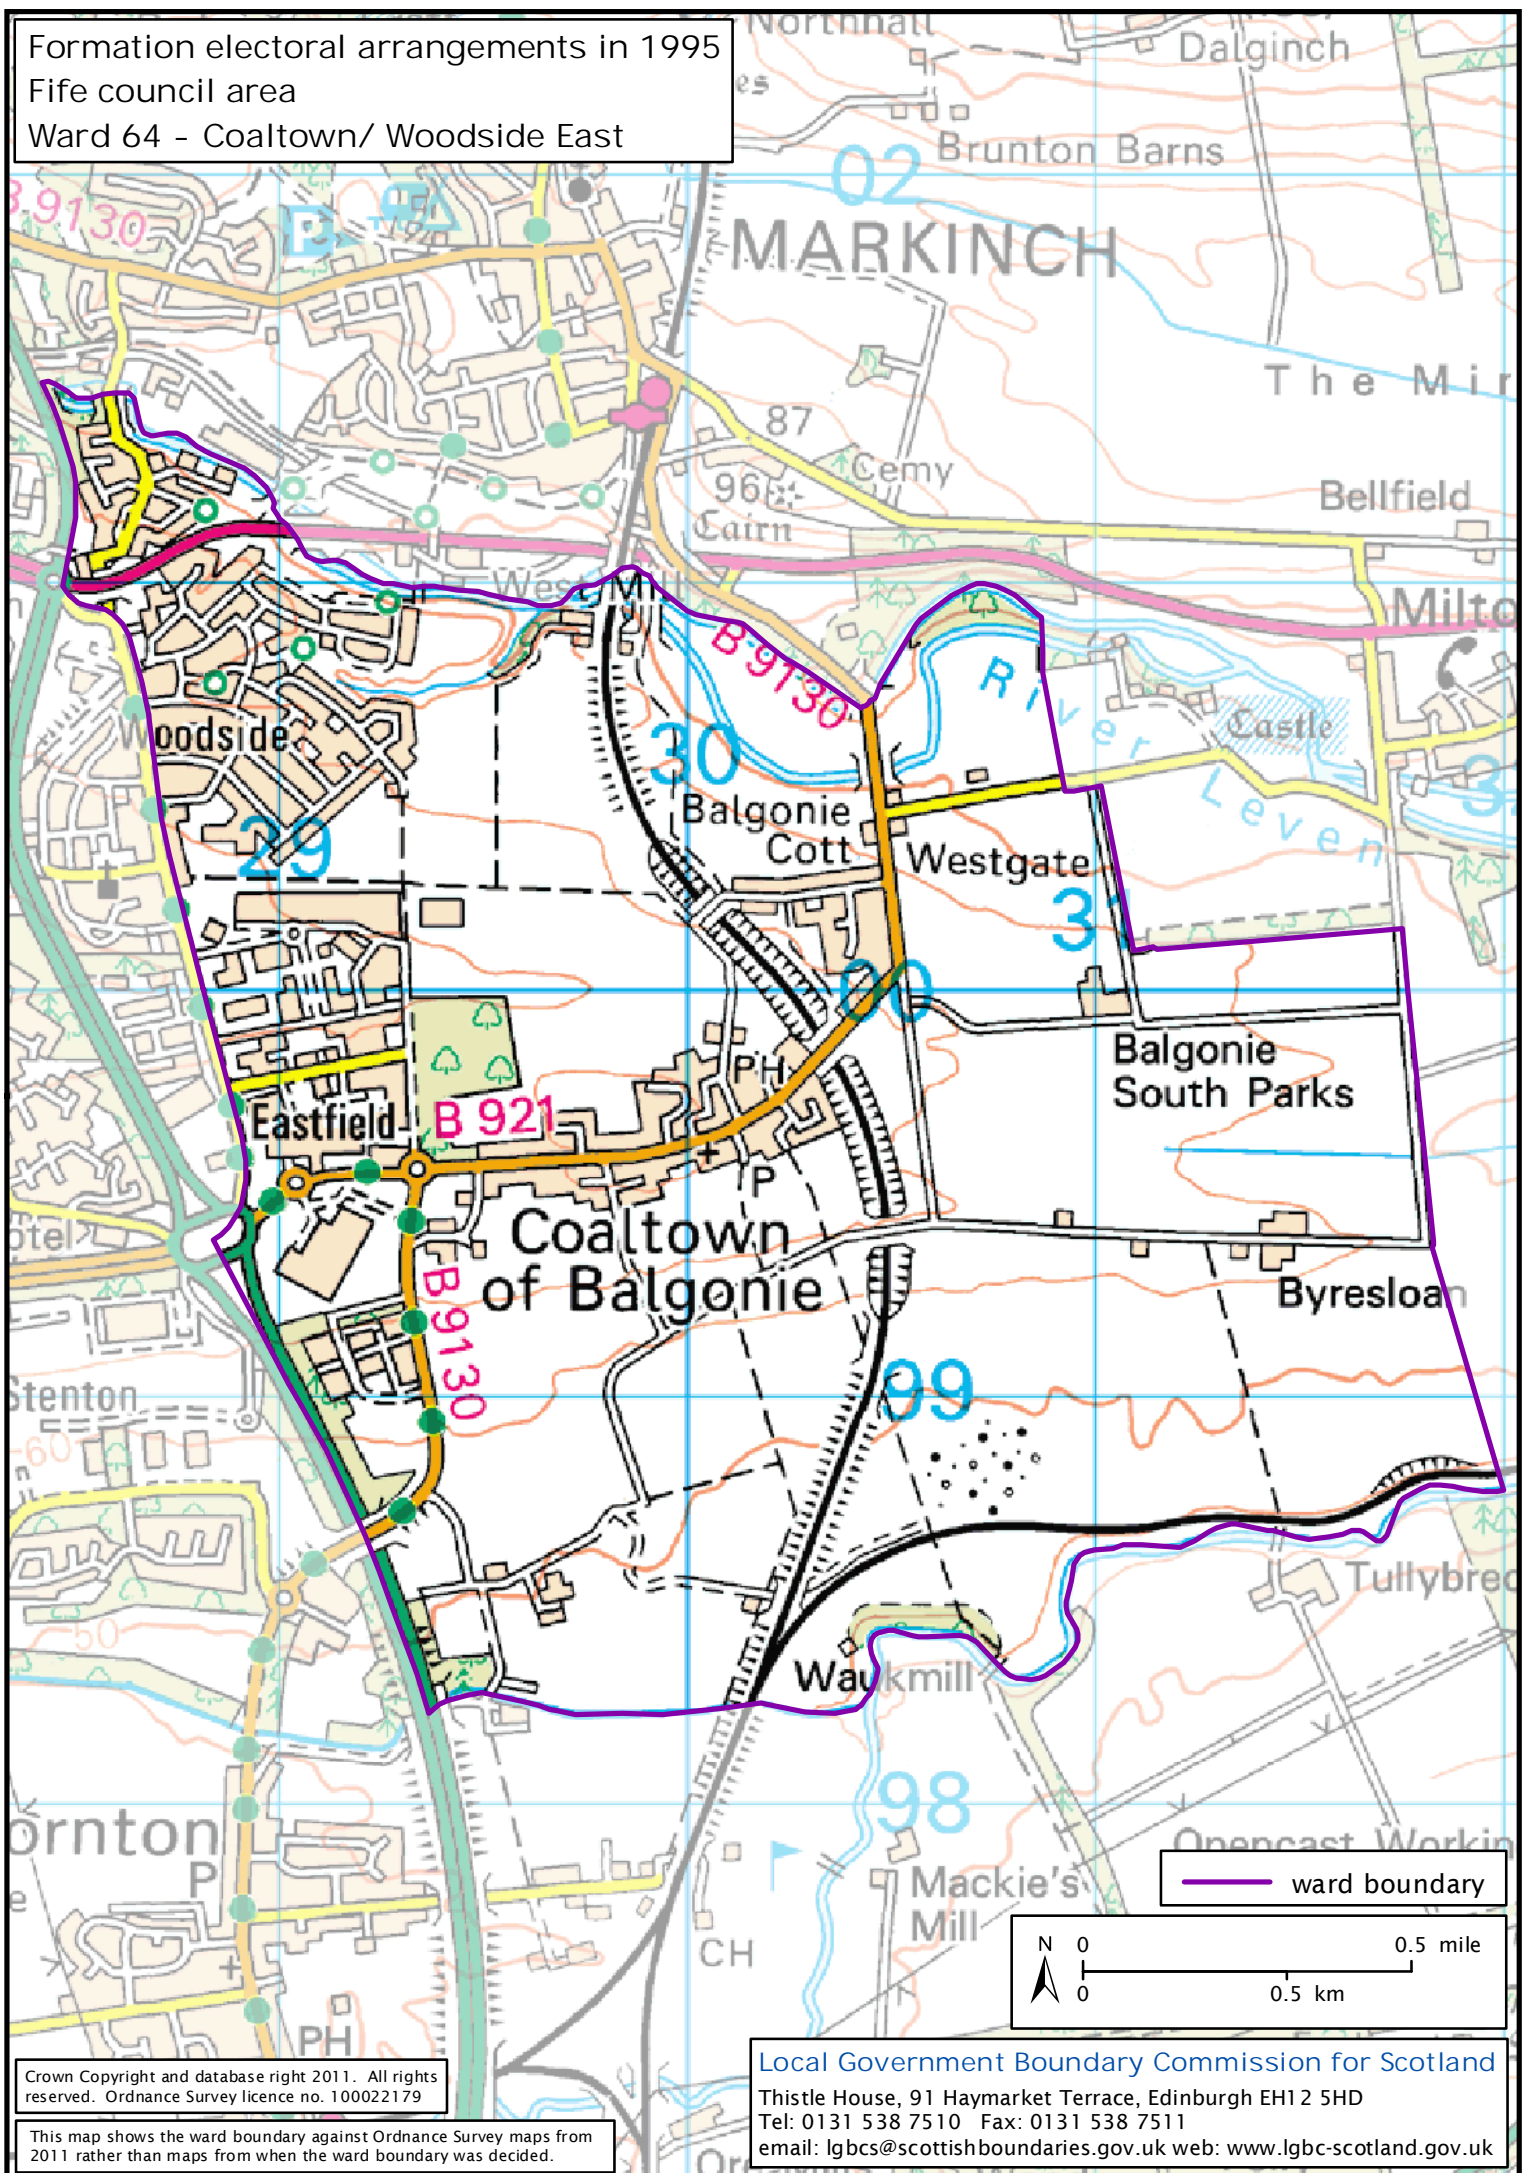

Formation electoral arrangements in 1995

Fife council area

Ward 64 - Coaltown/ Woodside East

Crown Copyright and database right 2011. All rights reserved. Ordnance Survey licence no. 100022179

This map shows the ward boundary against Ordnance Survey maps from 2011 rather than maps from when the ward boundary was decided.