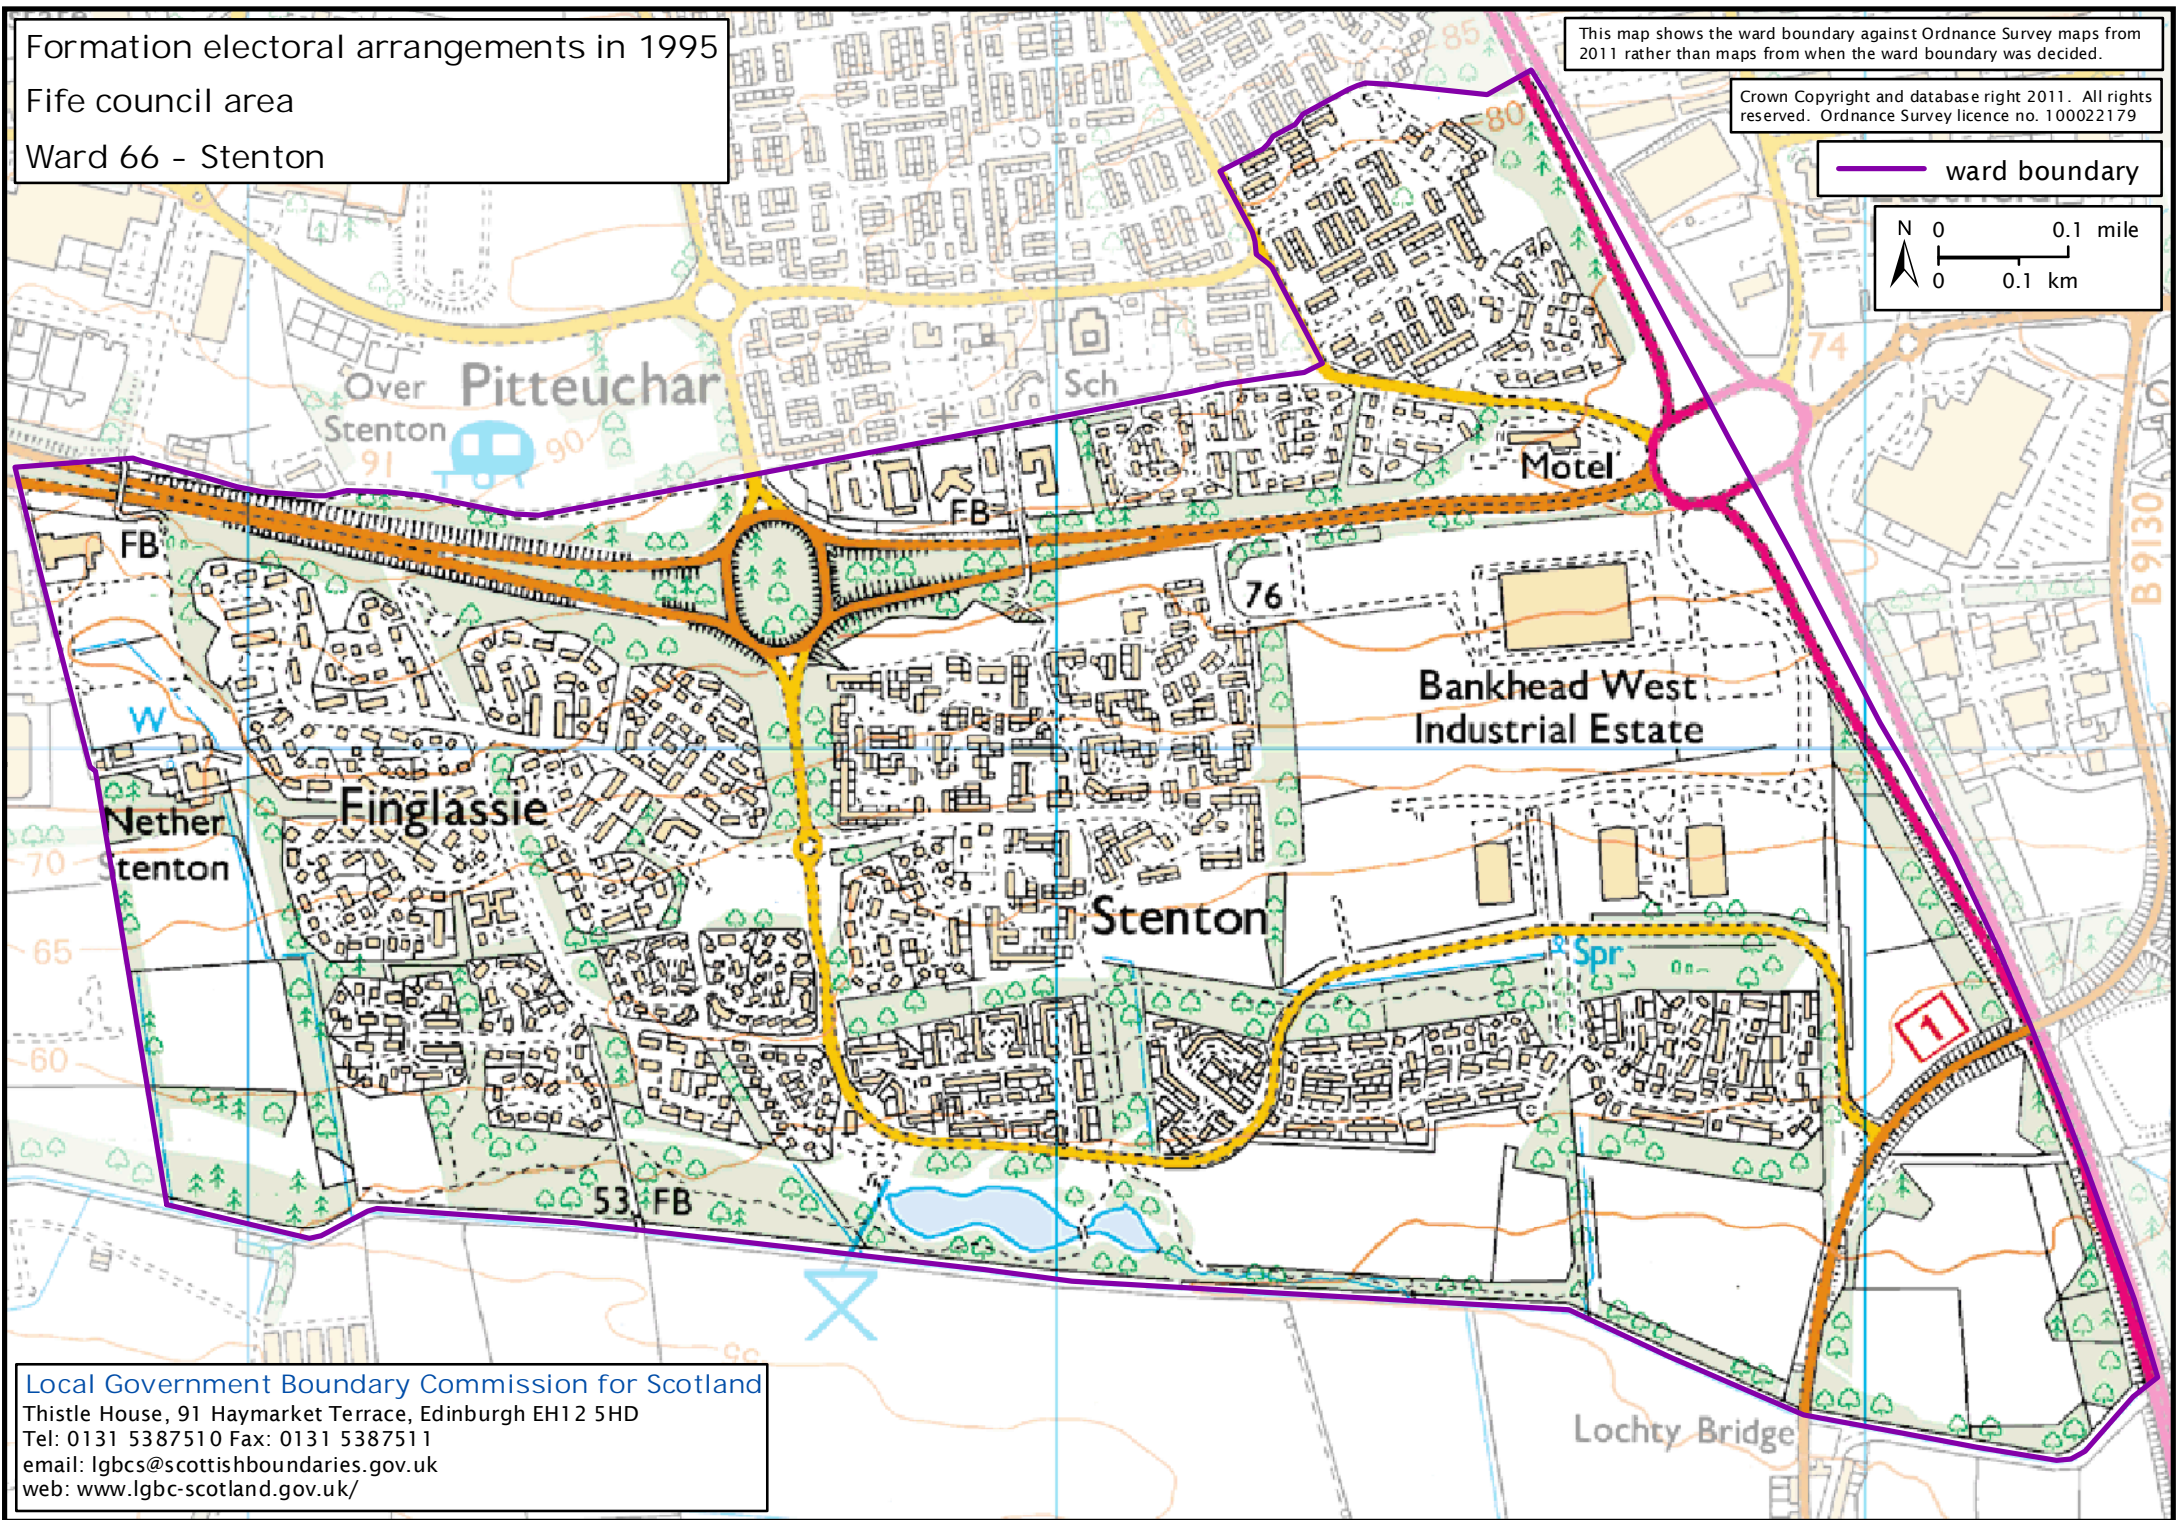

Formation electoral arrangements in 1995

Fife council area

Ward 66 - Stenton

This map shows the ward boundary against Ordnance Survey maps from 2011 rather than maps from when the ward boundary was decided.

Crown Copyright and database right 2011. All rights reserved. Ordnance Survey licence no. 100022179

— ward boundary

Local Government Boundary Commission for Scotland
Thistle House, 91 Haymarket Terrace, Edinburgh EH12 5HD
Tel: 0131 5387510 Fax: 0131 5387511
email: lgbc@scottishboundaries.gov.uk
web: www.lgbc-scotland.gov.uk/