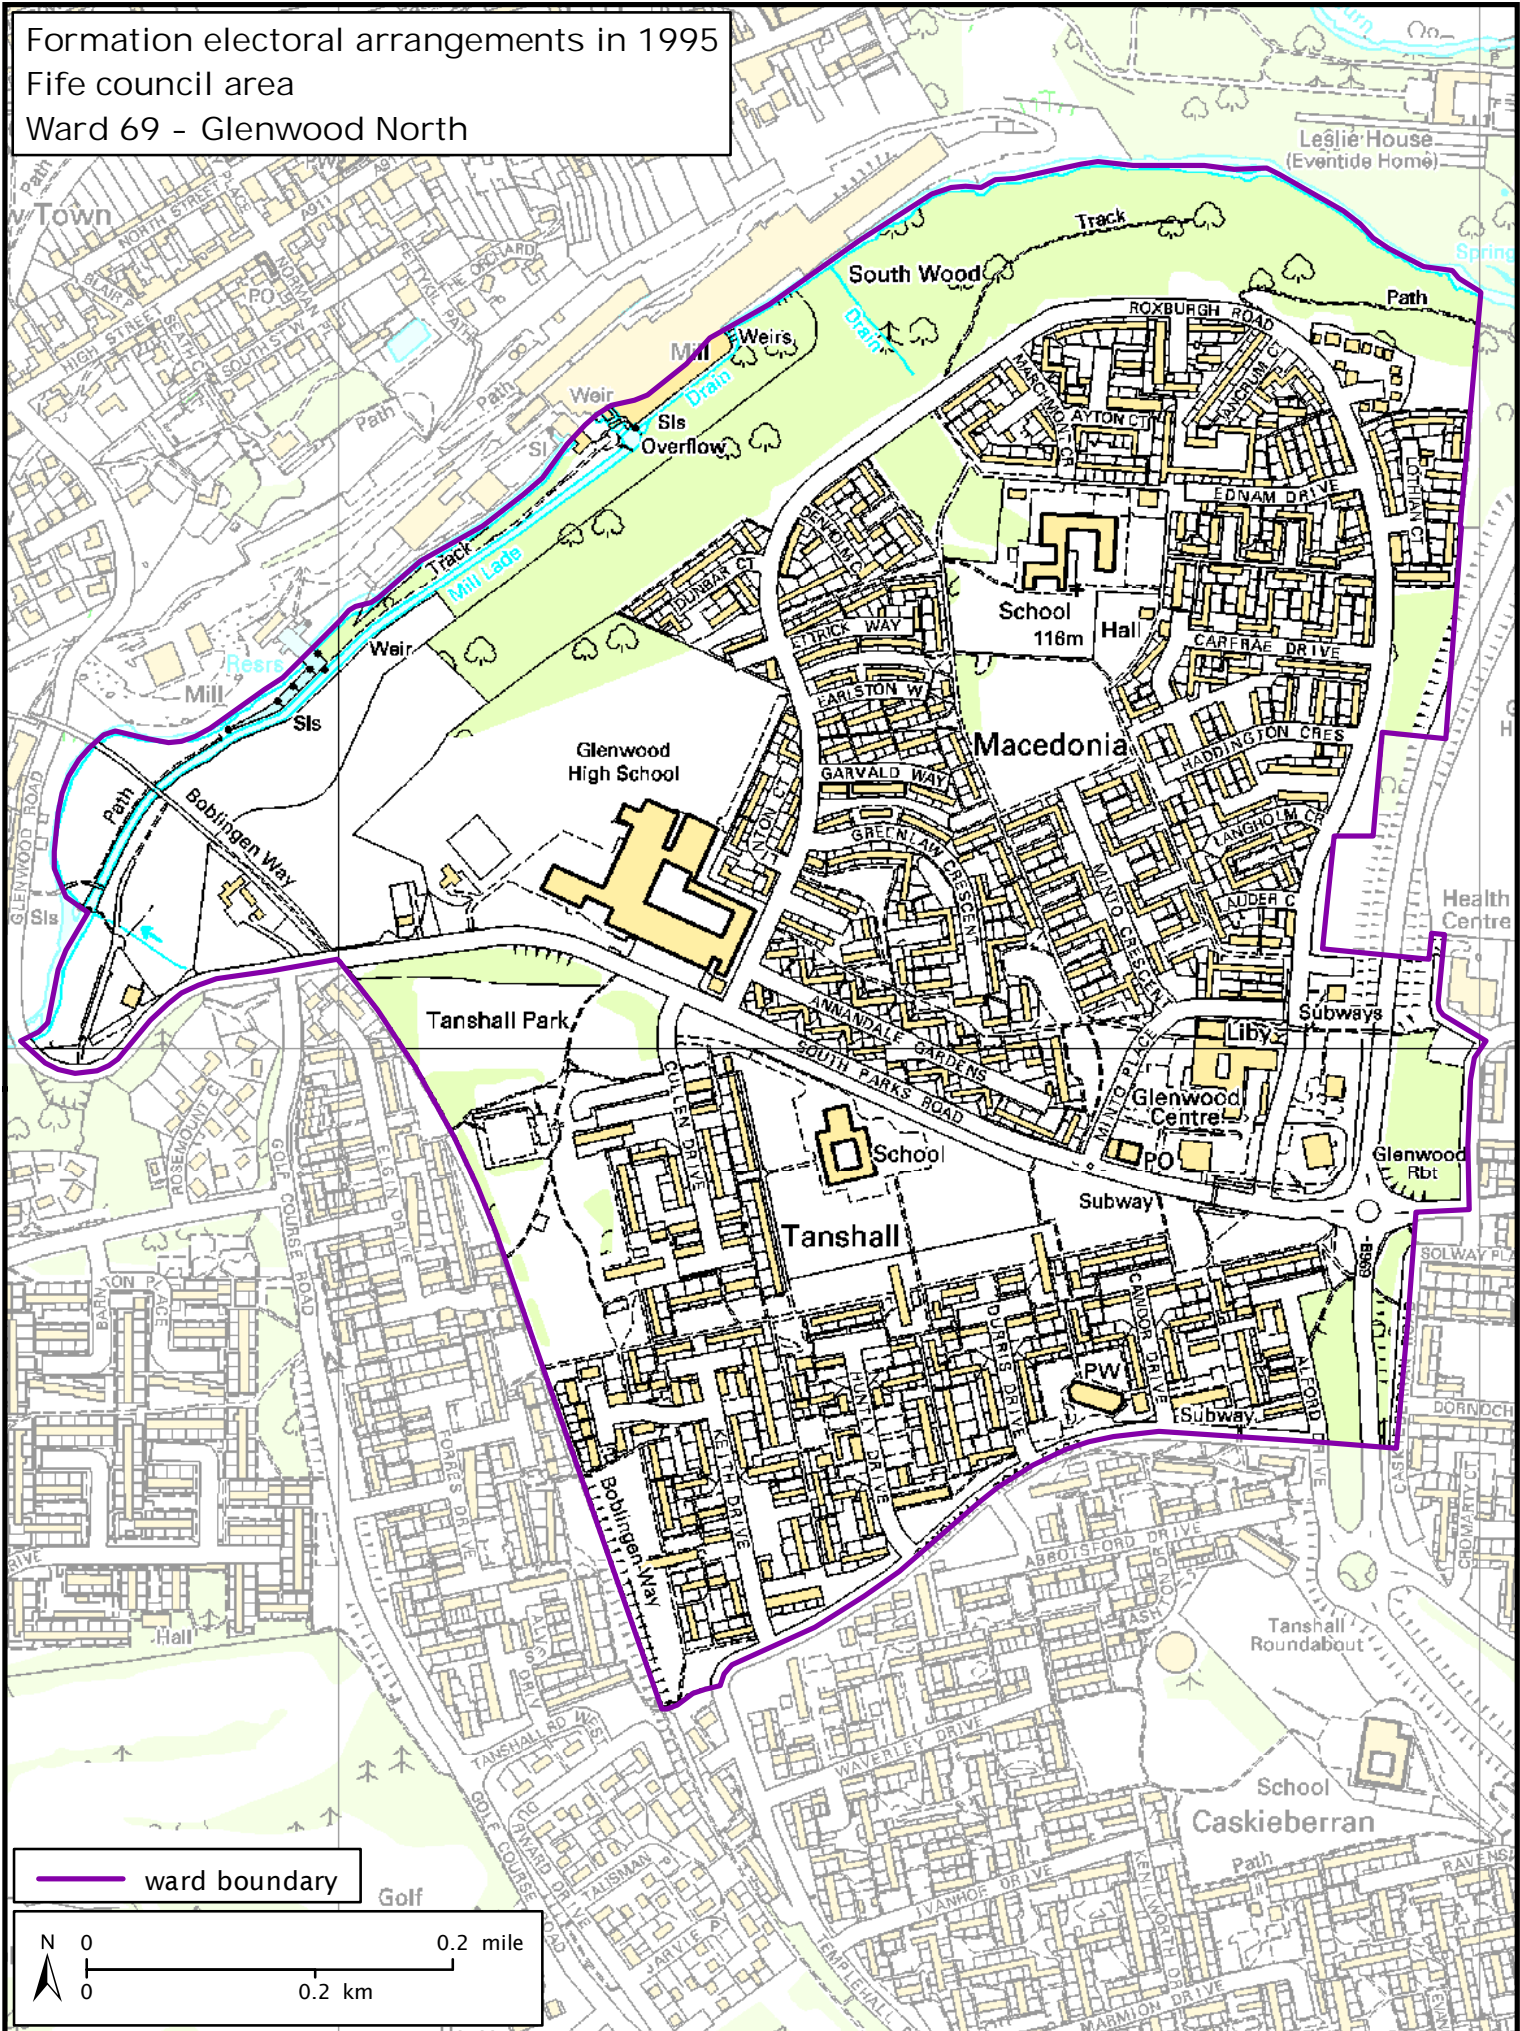

Formation electoral arrangements in 1995  
 Fife council area  
 Ward 69 - Glenwood North

ward boundary

Local Government Boundary Commission for Scotland  
 Thistle House, 91 Haymarket Terrace, Edinburgh EH1 2 HD  
 Tel: 0131 538 7510 Fax: 0131 538 7511  
 email: lgbc@scottishboundaries.gov.uk web: www.lgbc-scotland.gov.uk

Crown Copyright and database right 2011. All rights reserved. Ordnance Survey licence no. 100022179

This map shows the ward boundary against Ordnance Survey maps from 2011 rather than maps from when the ward boundary was decided.