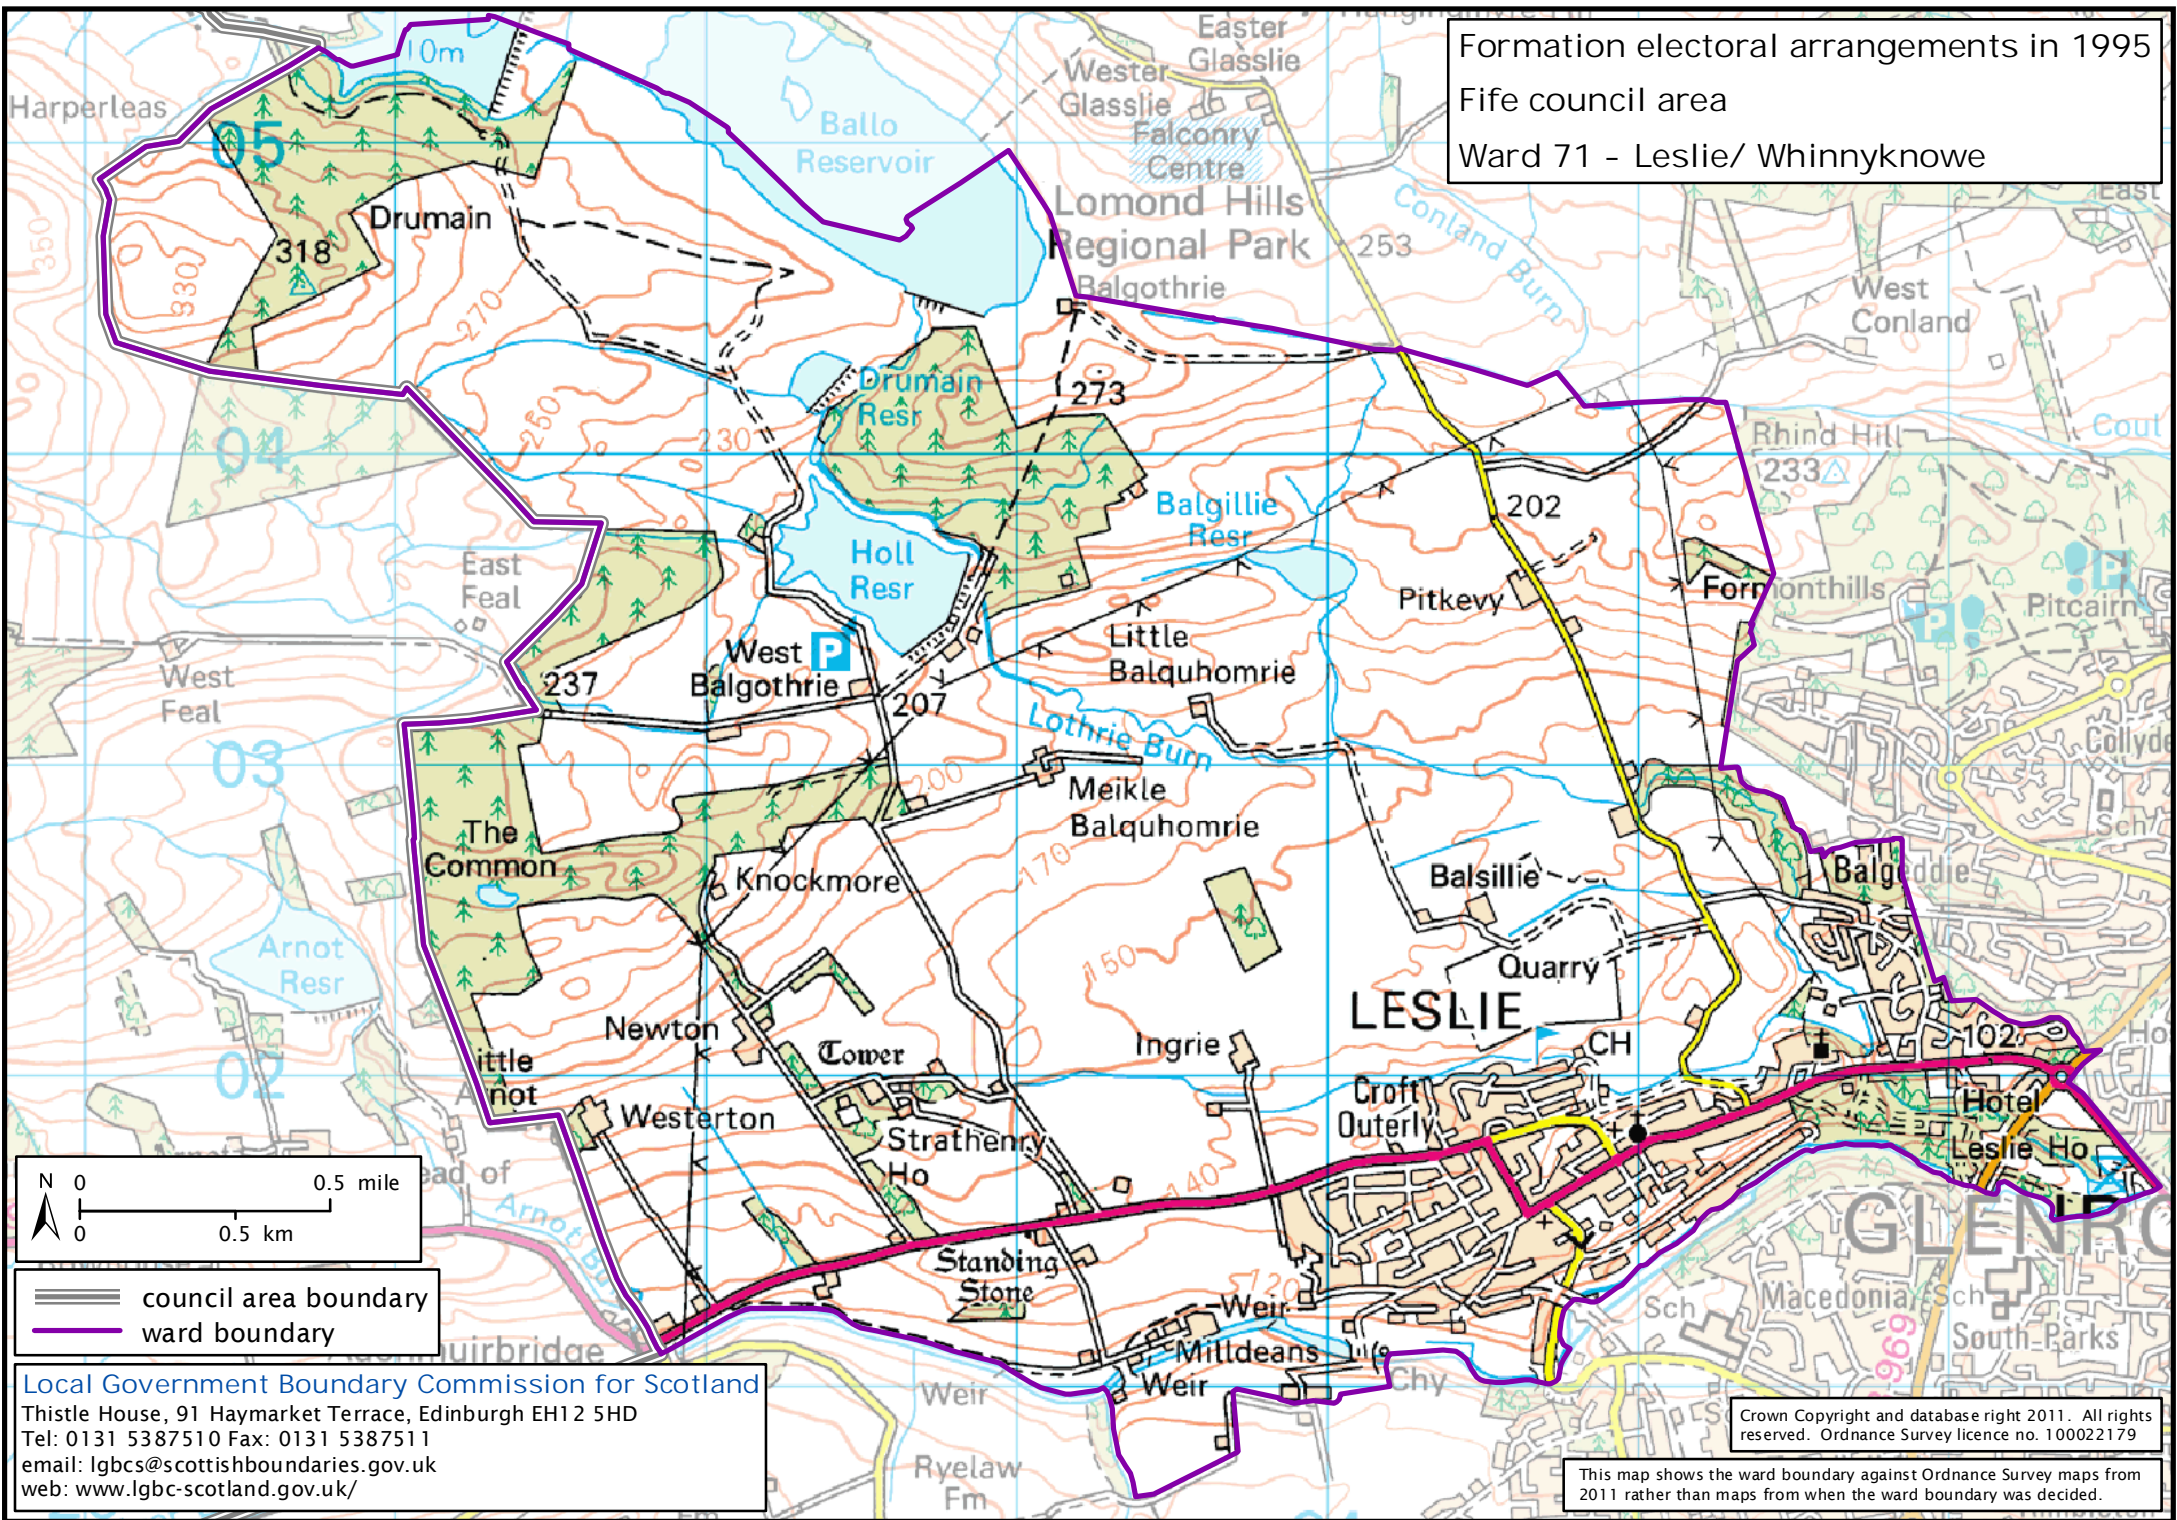

Formation electoral arrangements in 1995  
 Fife council area  
 Ward 71 - Leslie/ Whinnyknowe

 council area boundary  
 ward boundary

Local Government Boundary Commission for Scotland  
 Thistle House, 91 Haymarket Terrace, Edinburgh EH12 5HD  
 Tel: 0131 5387510 Fax: 0131 5387511  
 email: lgbc@scottishboundaries.gov.uk  
 web: www.lgbc-scotland.gov.uk/

Crown Copyright and database right 2011. All rights reserved. Ordnance Survey licence no. 100022179

This map shows the ward boundary against Ordnance Survey maps from 2011 rather than maps from when the ward boundary was decided.