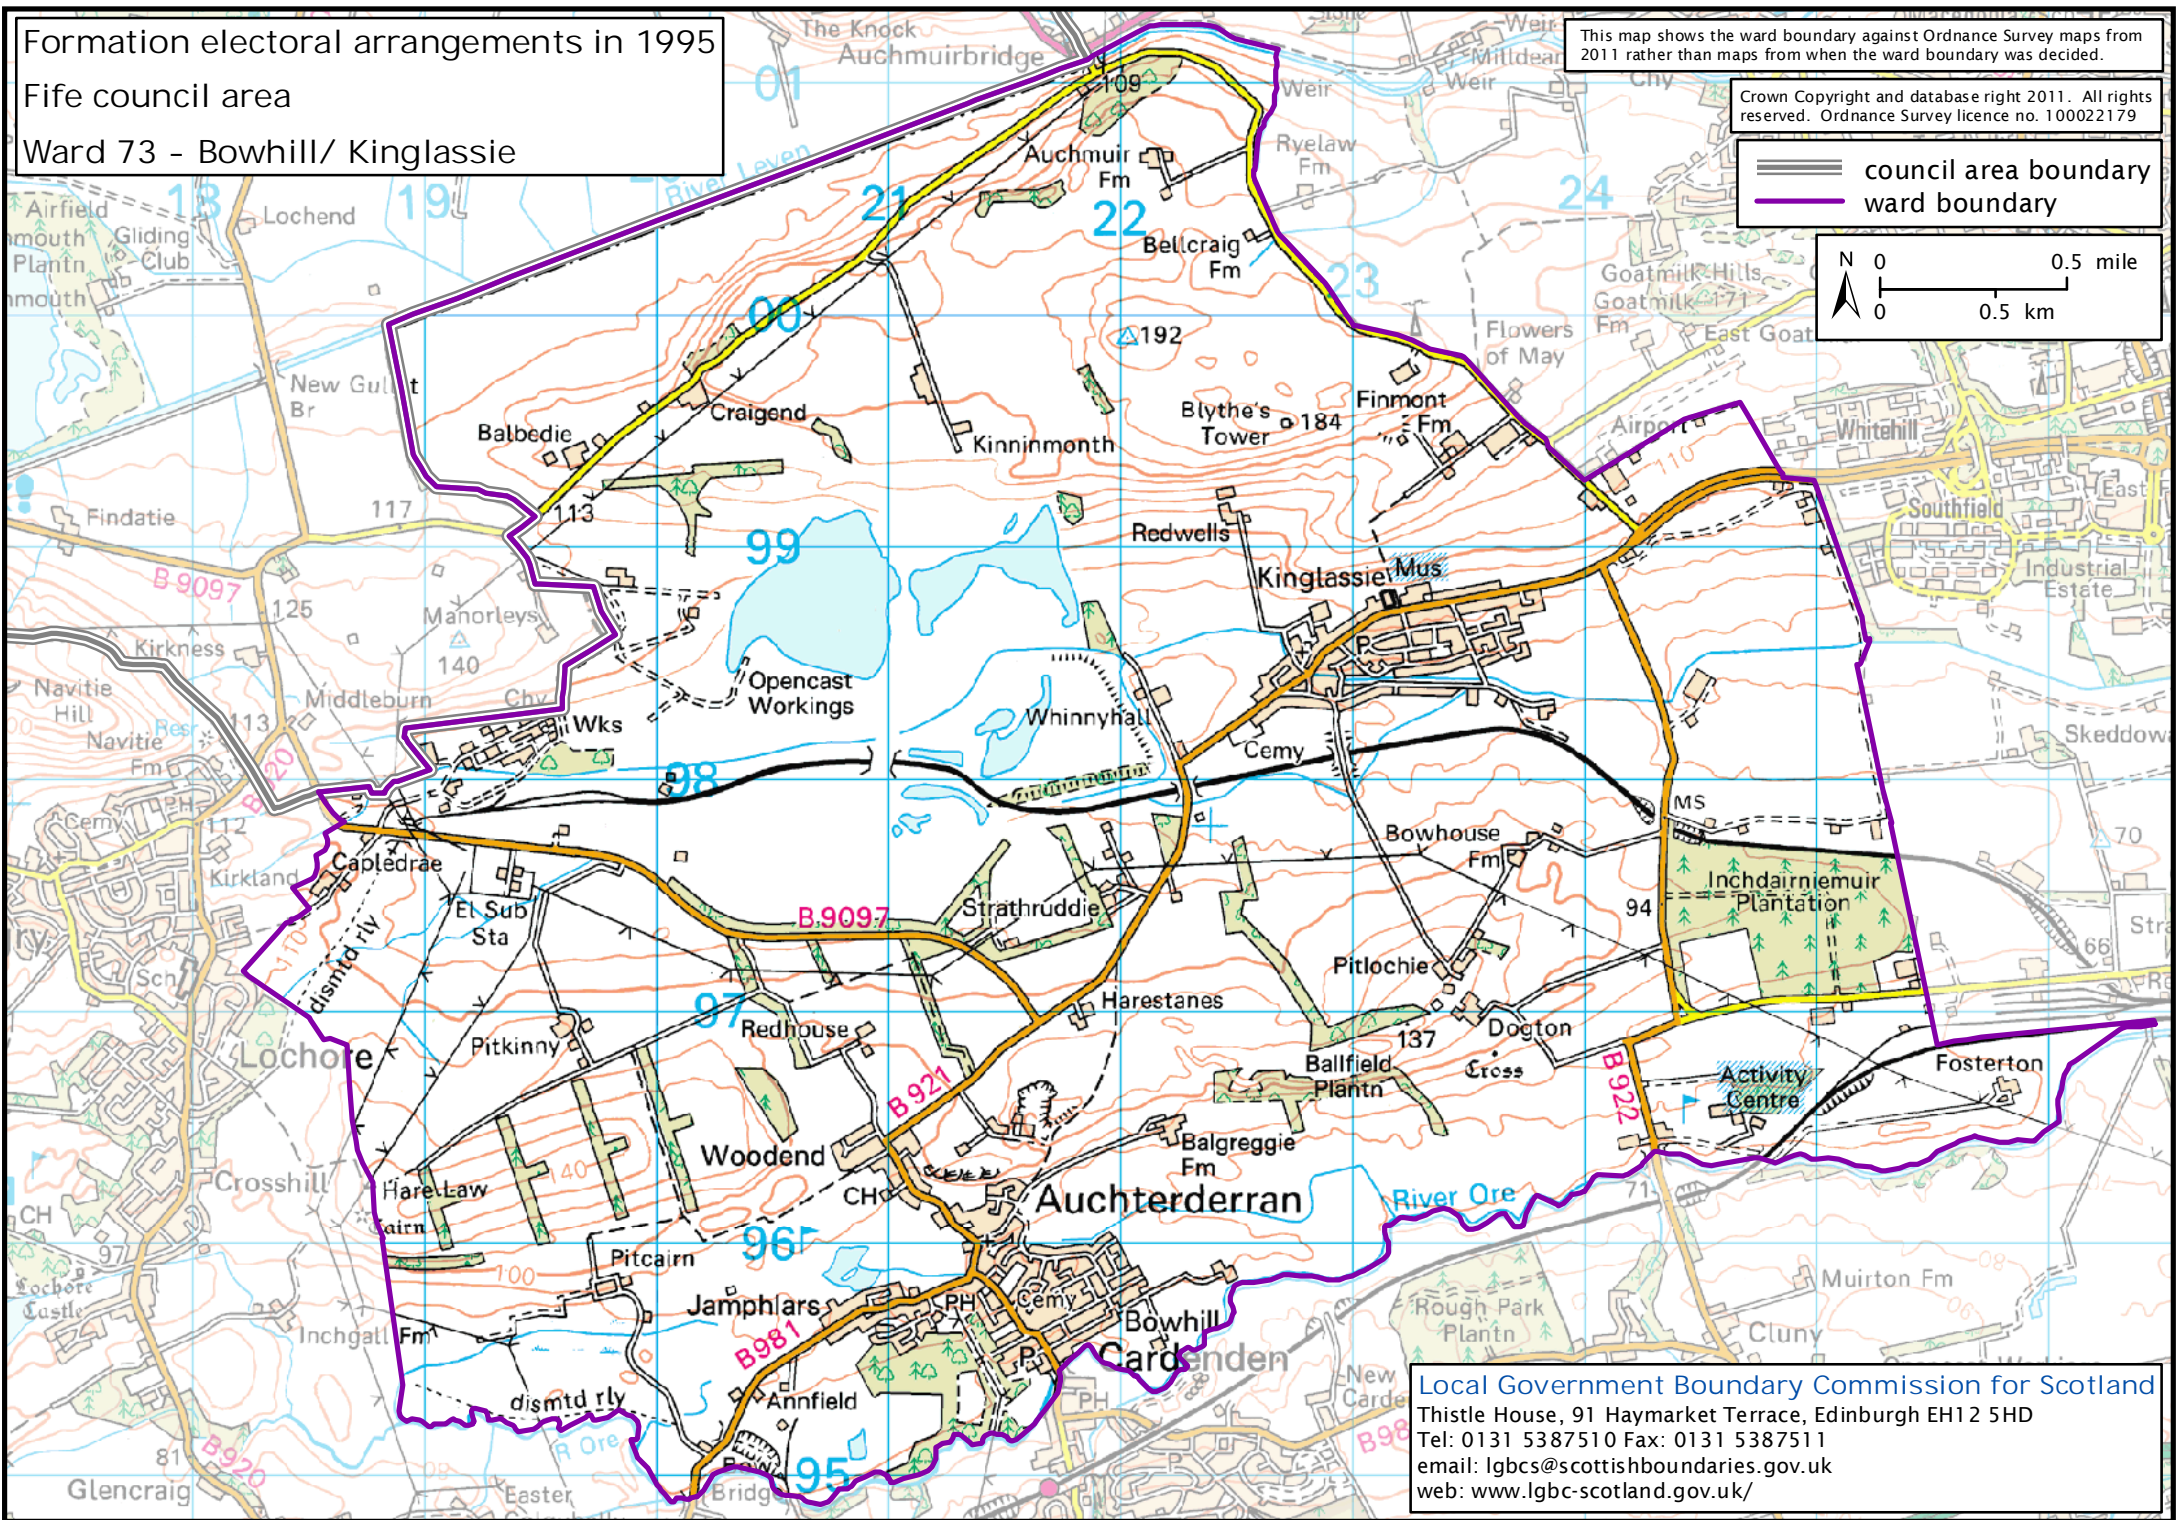

# Formation electoral arrangements in 1995

Fife council area

Ward 73 - Bowhill/ Kinglassie

This map shows the ward boundary against Ordnance Survey maps from 2011 rather than maps from when the ward boundary was decided.

Crown Copyright and database right 2011. All rights reserved. Ordnance Survey licence no. 100022179

 council area boundary  
 ward boundary

Local Government Boundary Commission for Scotland  
Thistle House, 91 Haymarket Terrace, Edinburgh EH12 5HD  
Tel: 0131 5387510 Fax: 0131 5387511  
email: [lgbc@scottishboundaries.gov.uk](mailto:lgbc@scottishboundaries.gov.uk)  
web: [www.lgbc-scotland.gov.uk/](http://www.lgbc-scotland.gov.uk/)