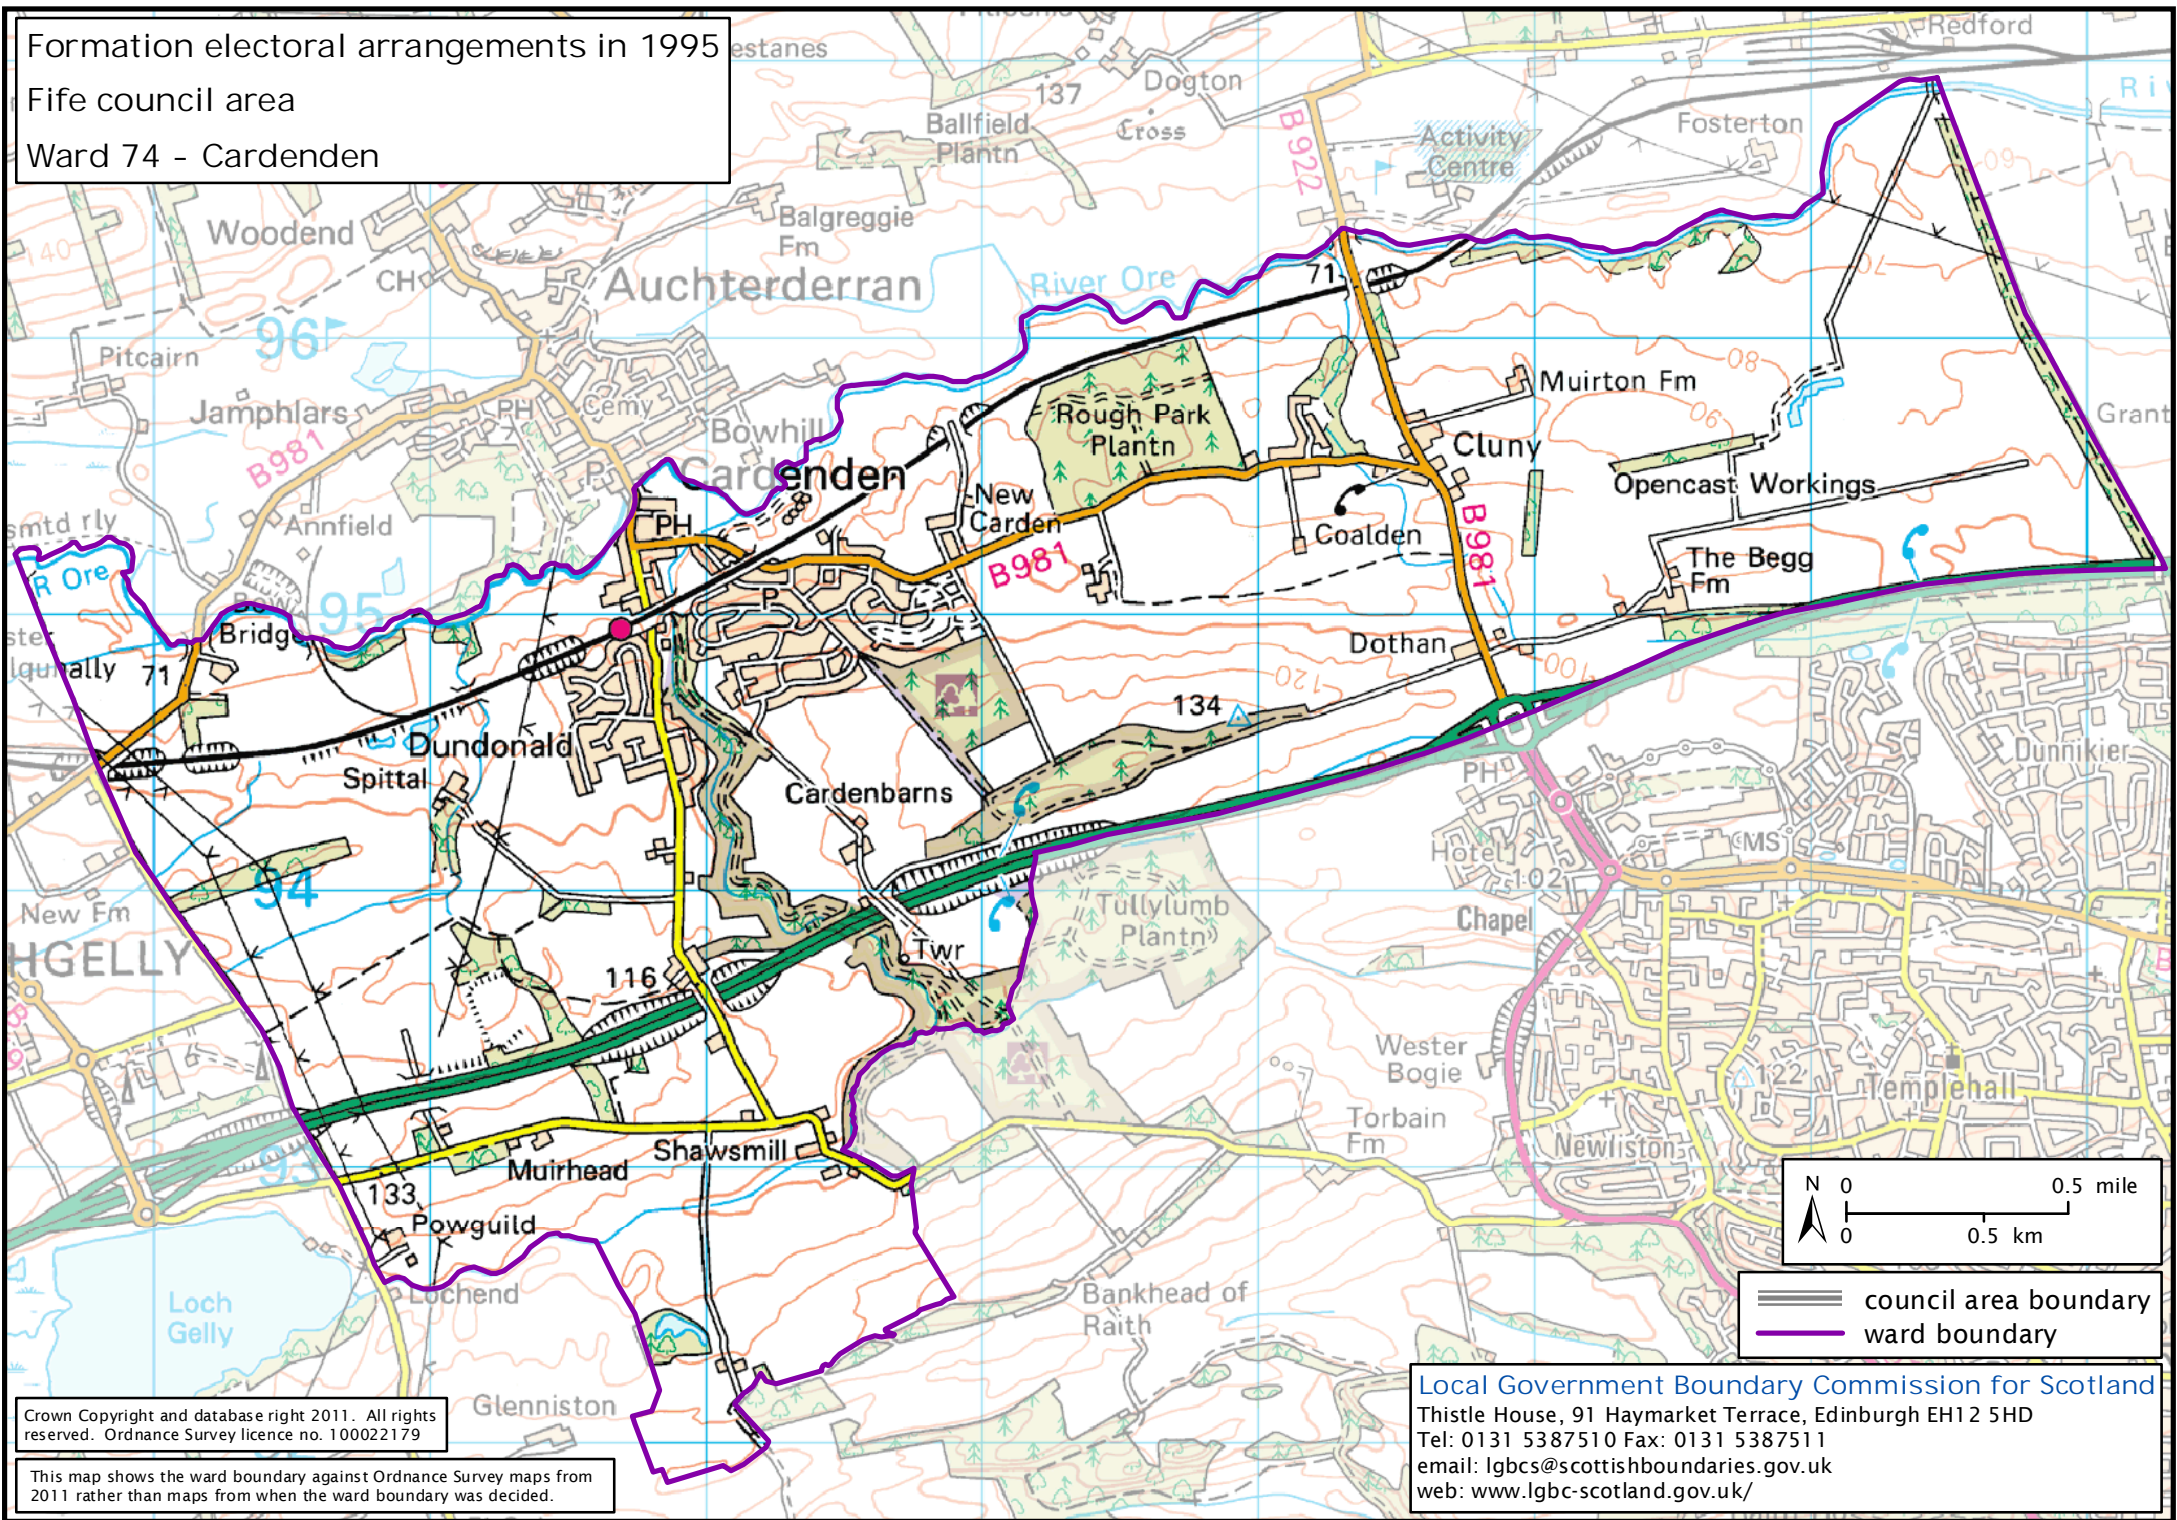

Formation electoral arrangements in 1995

Fife council area

Ward 74 - Cardenden

Crown Copyright and database right 2011. All rights reserved. Ordnance Survey licence no. 100022179

This map shows the ward boundary against Ordnance Survey maps from 2011 rather than maps from when the ward boundary was decided.

==== council area boundary  
—— ward boundary

Local Government Boundary Commission for Scotland  
Thistle House, 91 Haymarket Terrace, Edinburgh EH12 5HD  
Tel: 0131 5387510 Fax: 0131 5387511  
email: lgbc@scottishboundaries.gov.uk  
web: www.lgbc-scotland.gov.uk/