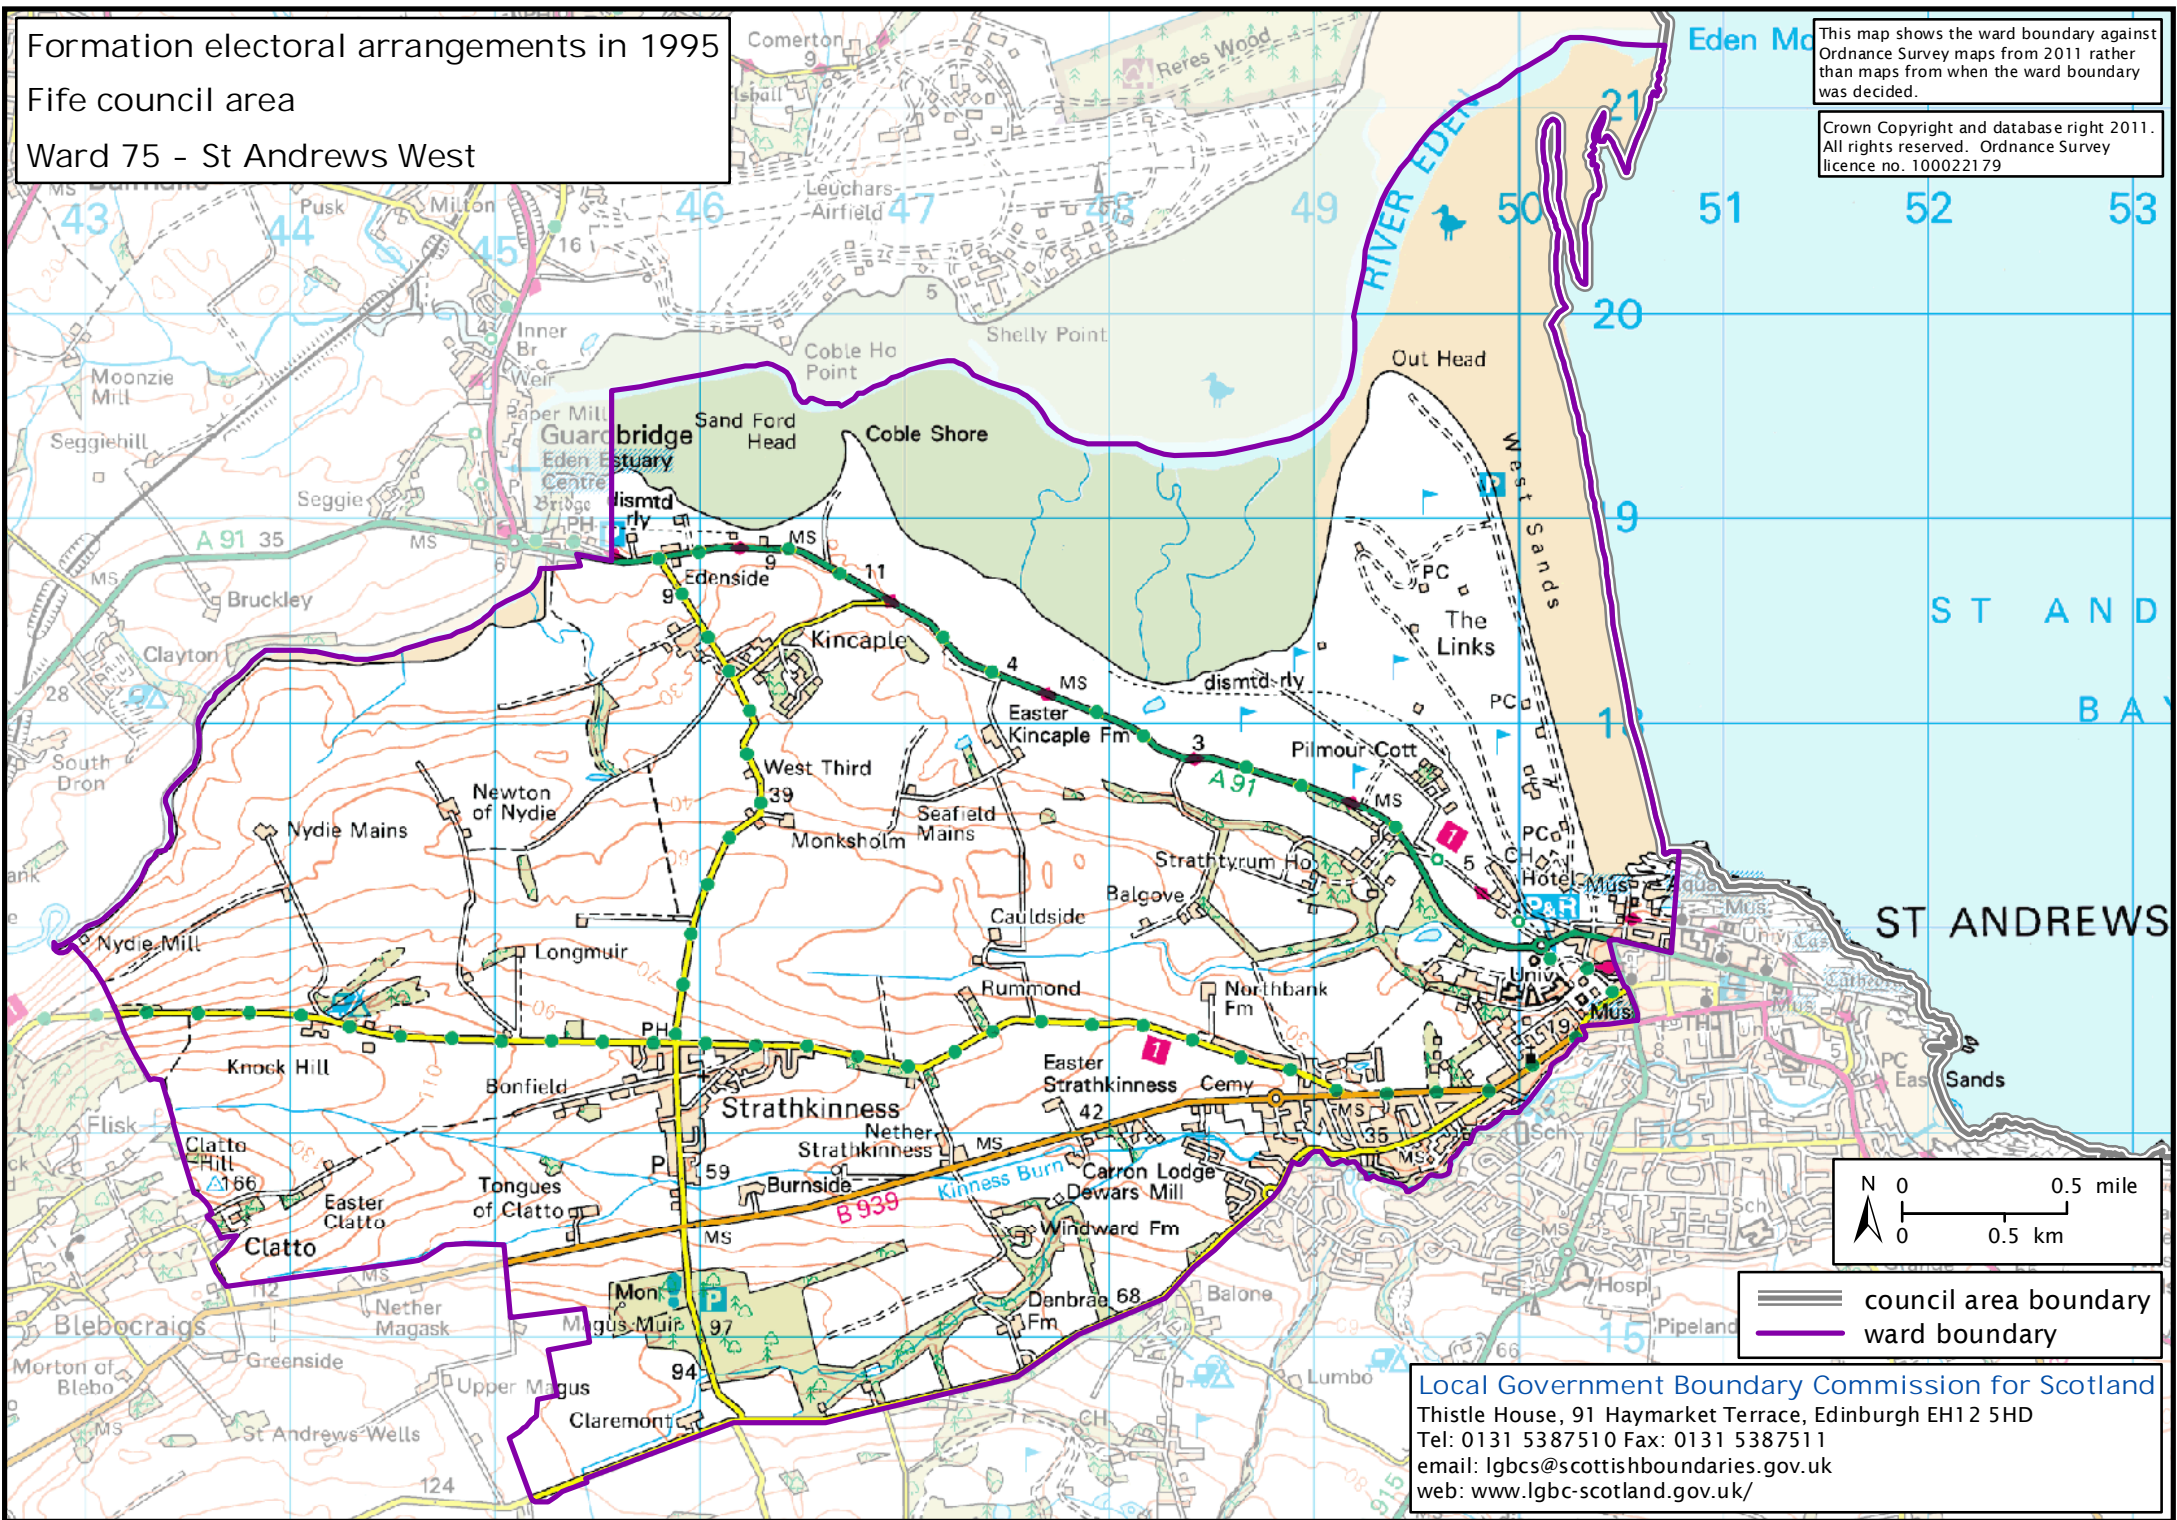

Formation electoral arrangements in 1995

Fife council area

Ward 75 - St Andrews West

This map shows the ward boundary against Ordnance Survey maps from 2011 rather than maps from when the ward boundary was decided.

Crown Copyright and database right 2011. All rights reserved. Ordnance Survey licence no. 100022179

Local Government Boundary Commission for Scotland
Thistle House, 91 Haymarket Terrace, Edinburgh EH12 5HD
Tel: 0131 5387510 Fax: 0131 5387511
email: lgbc@scottishboundaries.gov.uk
web: www.lgbc-scotland.gov.uk/