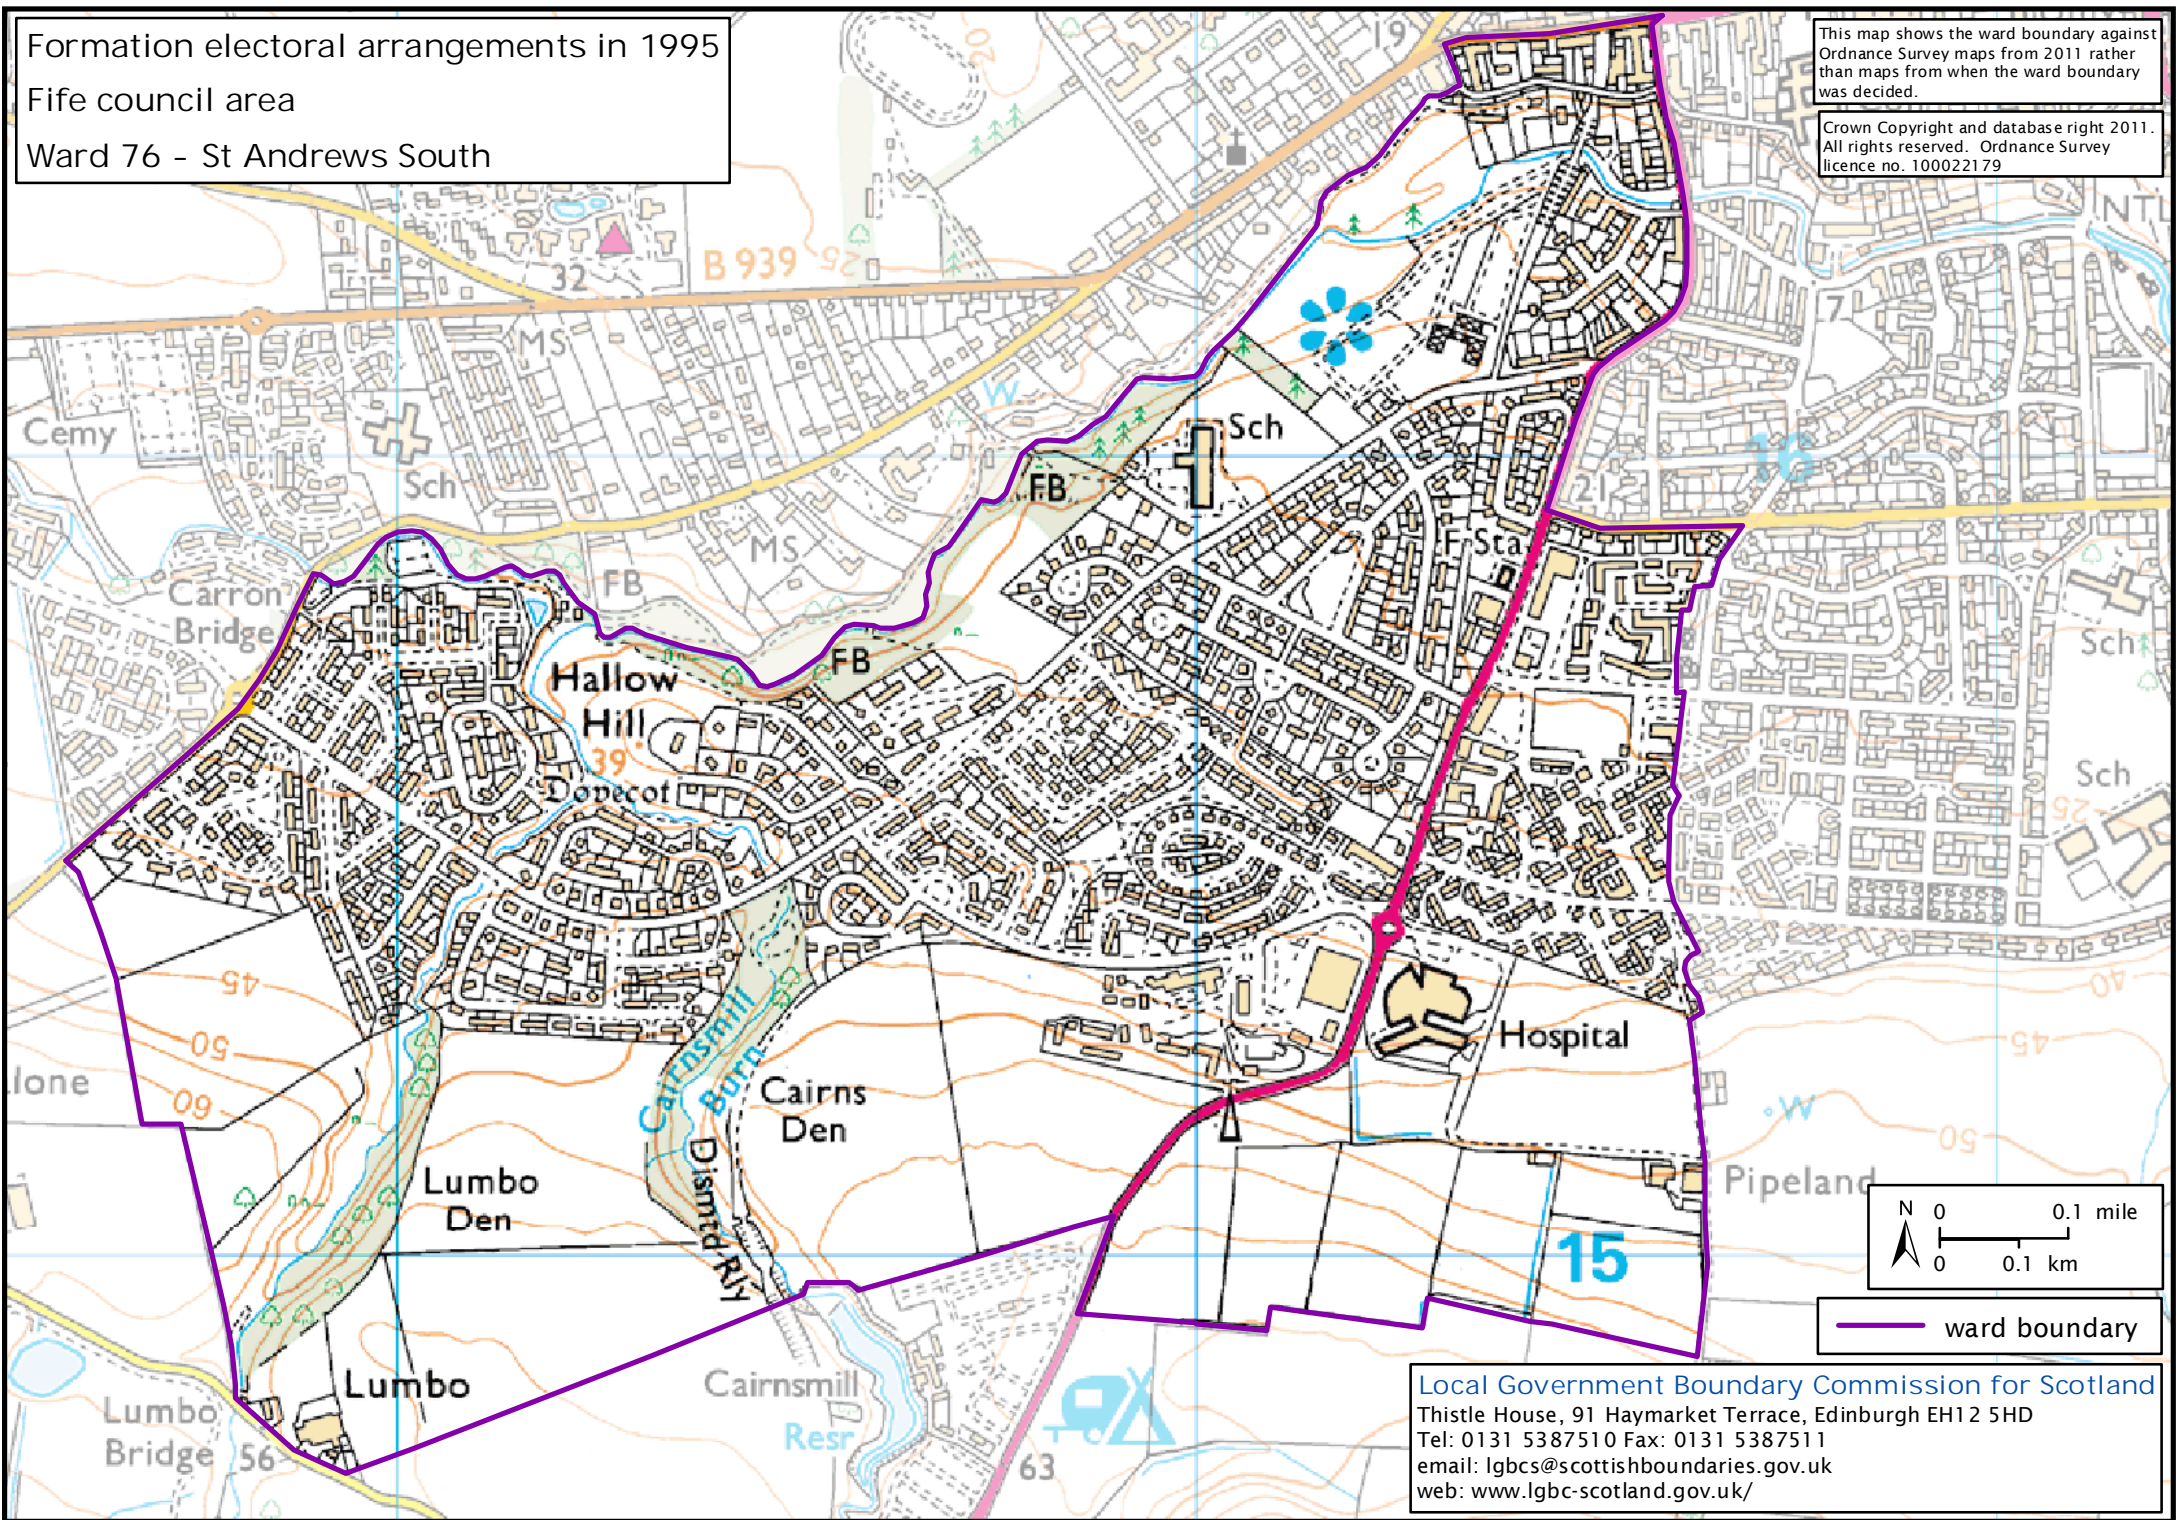

Formation electoral arrangements in 1995

Fife council area

Ward 76 - St Andrews South

This map shows the ward boundary against Ordnance Survey maps from 2011 rather than maps from when the ward boundary was decided.

Crown Copyright and database right 2011. All rights reserved. Ordnance Survey licence no. 100022179

— ward boundary

Local Government Boundary Commission for Scotland
Thistle House, 91 Haymarket Terrace, Edinburgh EH12 5HD
Tel: 0131 5387510 Fax: 0131 5387511
email: lgbc@scottishboundaries.gov.uk
web: www.lgbc-scotland.gov.uk/