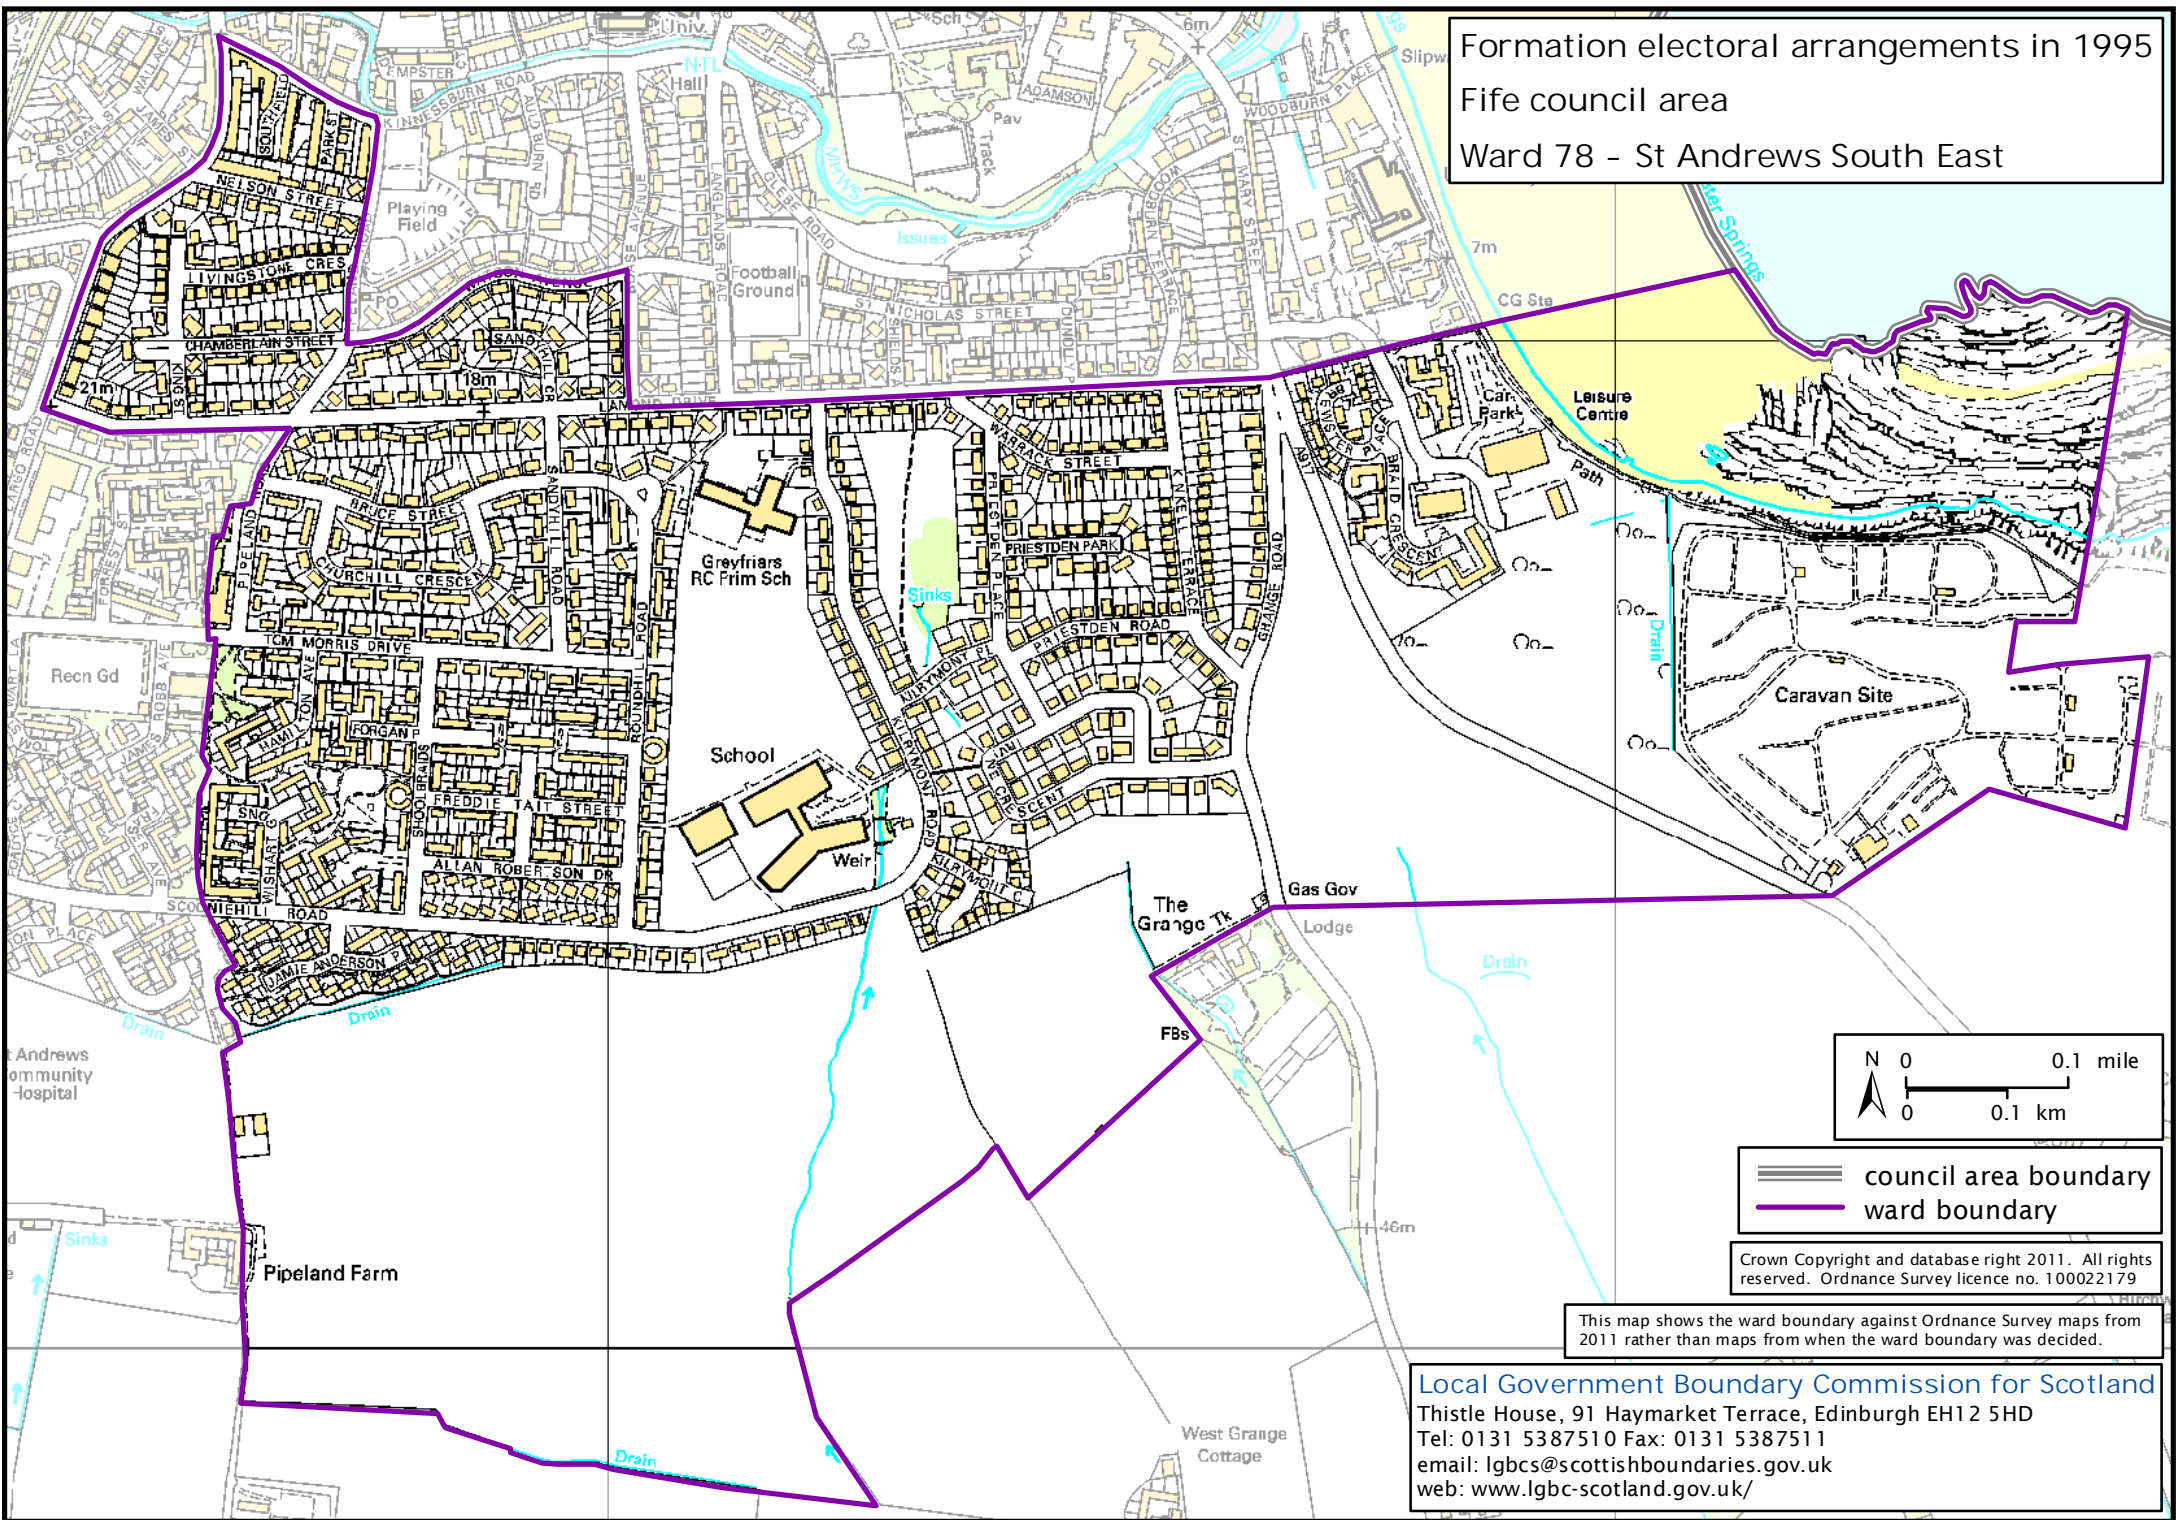

Formation electoral arrangements in 1995
 Fife council area
 Ward 78 - St Andrews South East

 council area boundary
 ward boundary

Crown Copyright and database right 2011. All rights reserved. Ordnance Survey licence no. 100022179

This map shows the ward boundary against Ordnance Survey maps from 2011 rather than maps from when the ward boundary was decided.

Local Government Boundary Commission for Scotland
 Thistle House, 91 Haymarket Terrace, Edinburgh EH12 5HD
 Tel: 0131 5387510 Fax: 0131 5387511
 email: lgbc@scottishboundaries.gov.uk
 web: www.lgbc-scotland.gov.uk/