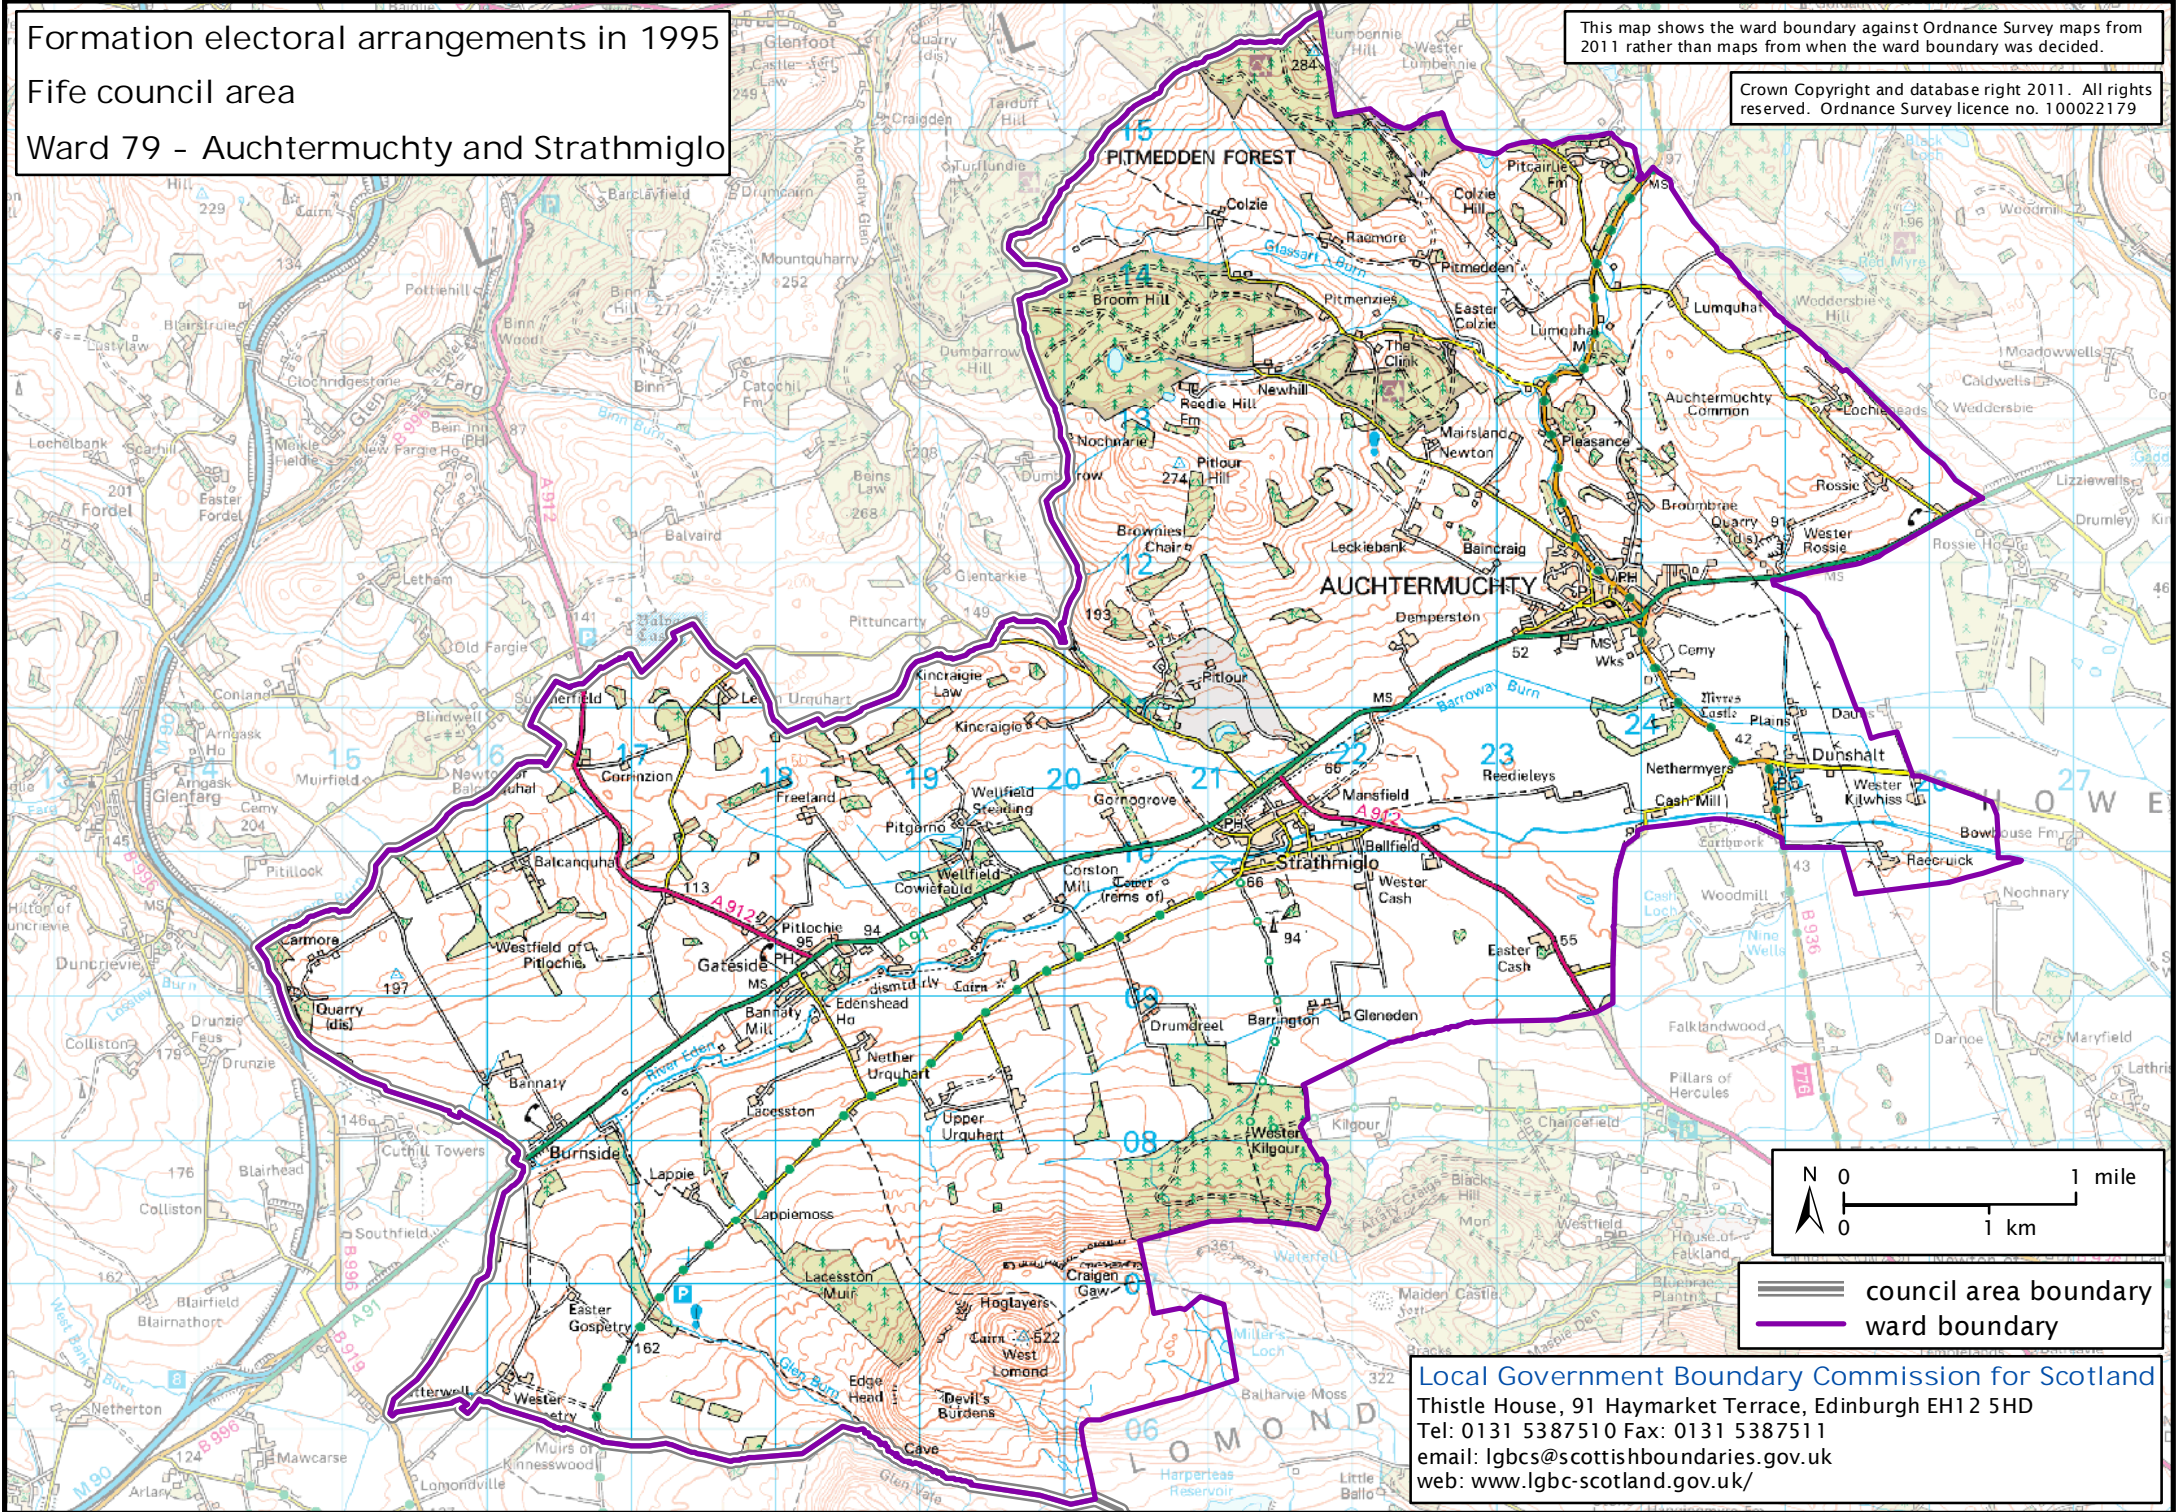

Formation electoral arrangements in 1995

Fife council area

Ward 79 - Auchtermuchty and Strathmiglo

This map shows the ward boundary against Ordnance Survey maps from 2011 rather than maps from when the ward boundary was decided.

Crown Copyright and database right 2011. All rights reserved. Ordnance Survey licence no. 100022179

Local Government Boundary Commission for Scotland
Thistle House, 91 Haymarket Terrace, Edinburgh EH12 5HD
Tel: 0131 5387510 Fax: 0131 5387511
email: lgbc@scottishboundaries.gov.uk
web: www.lgbc-scotland.gov.uk/