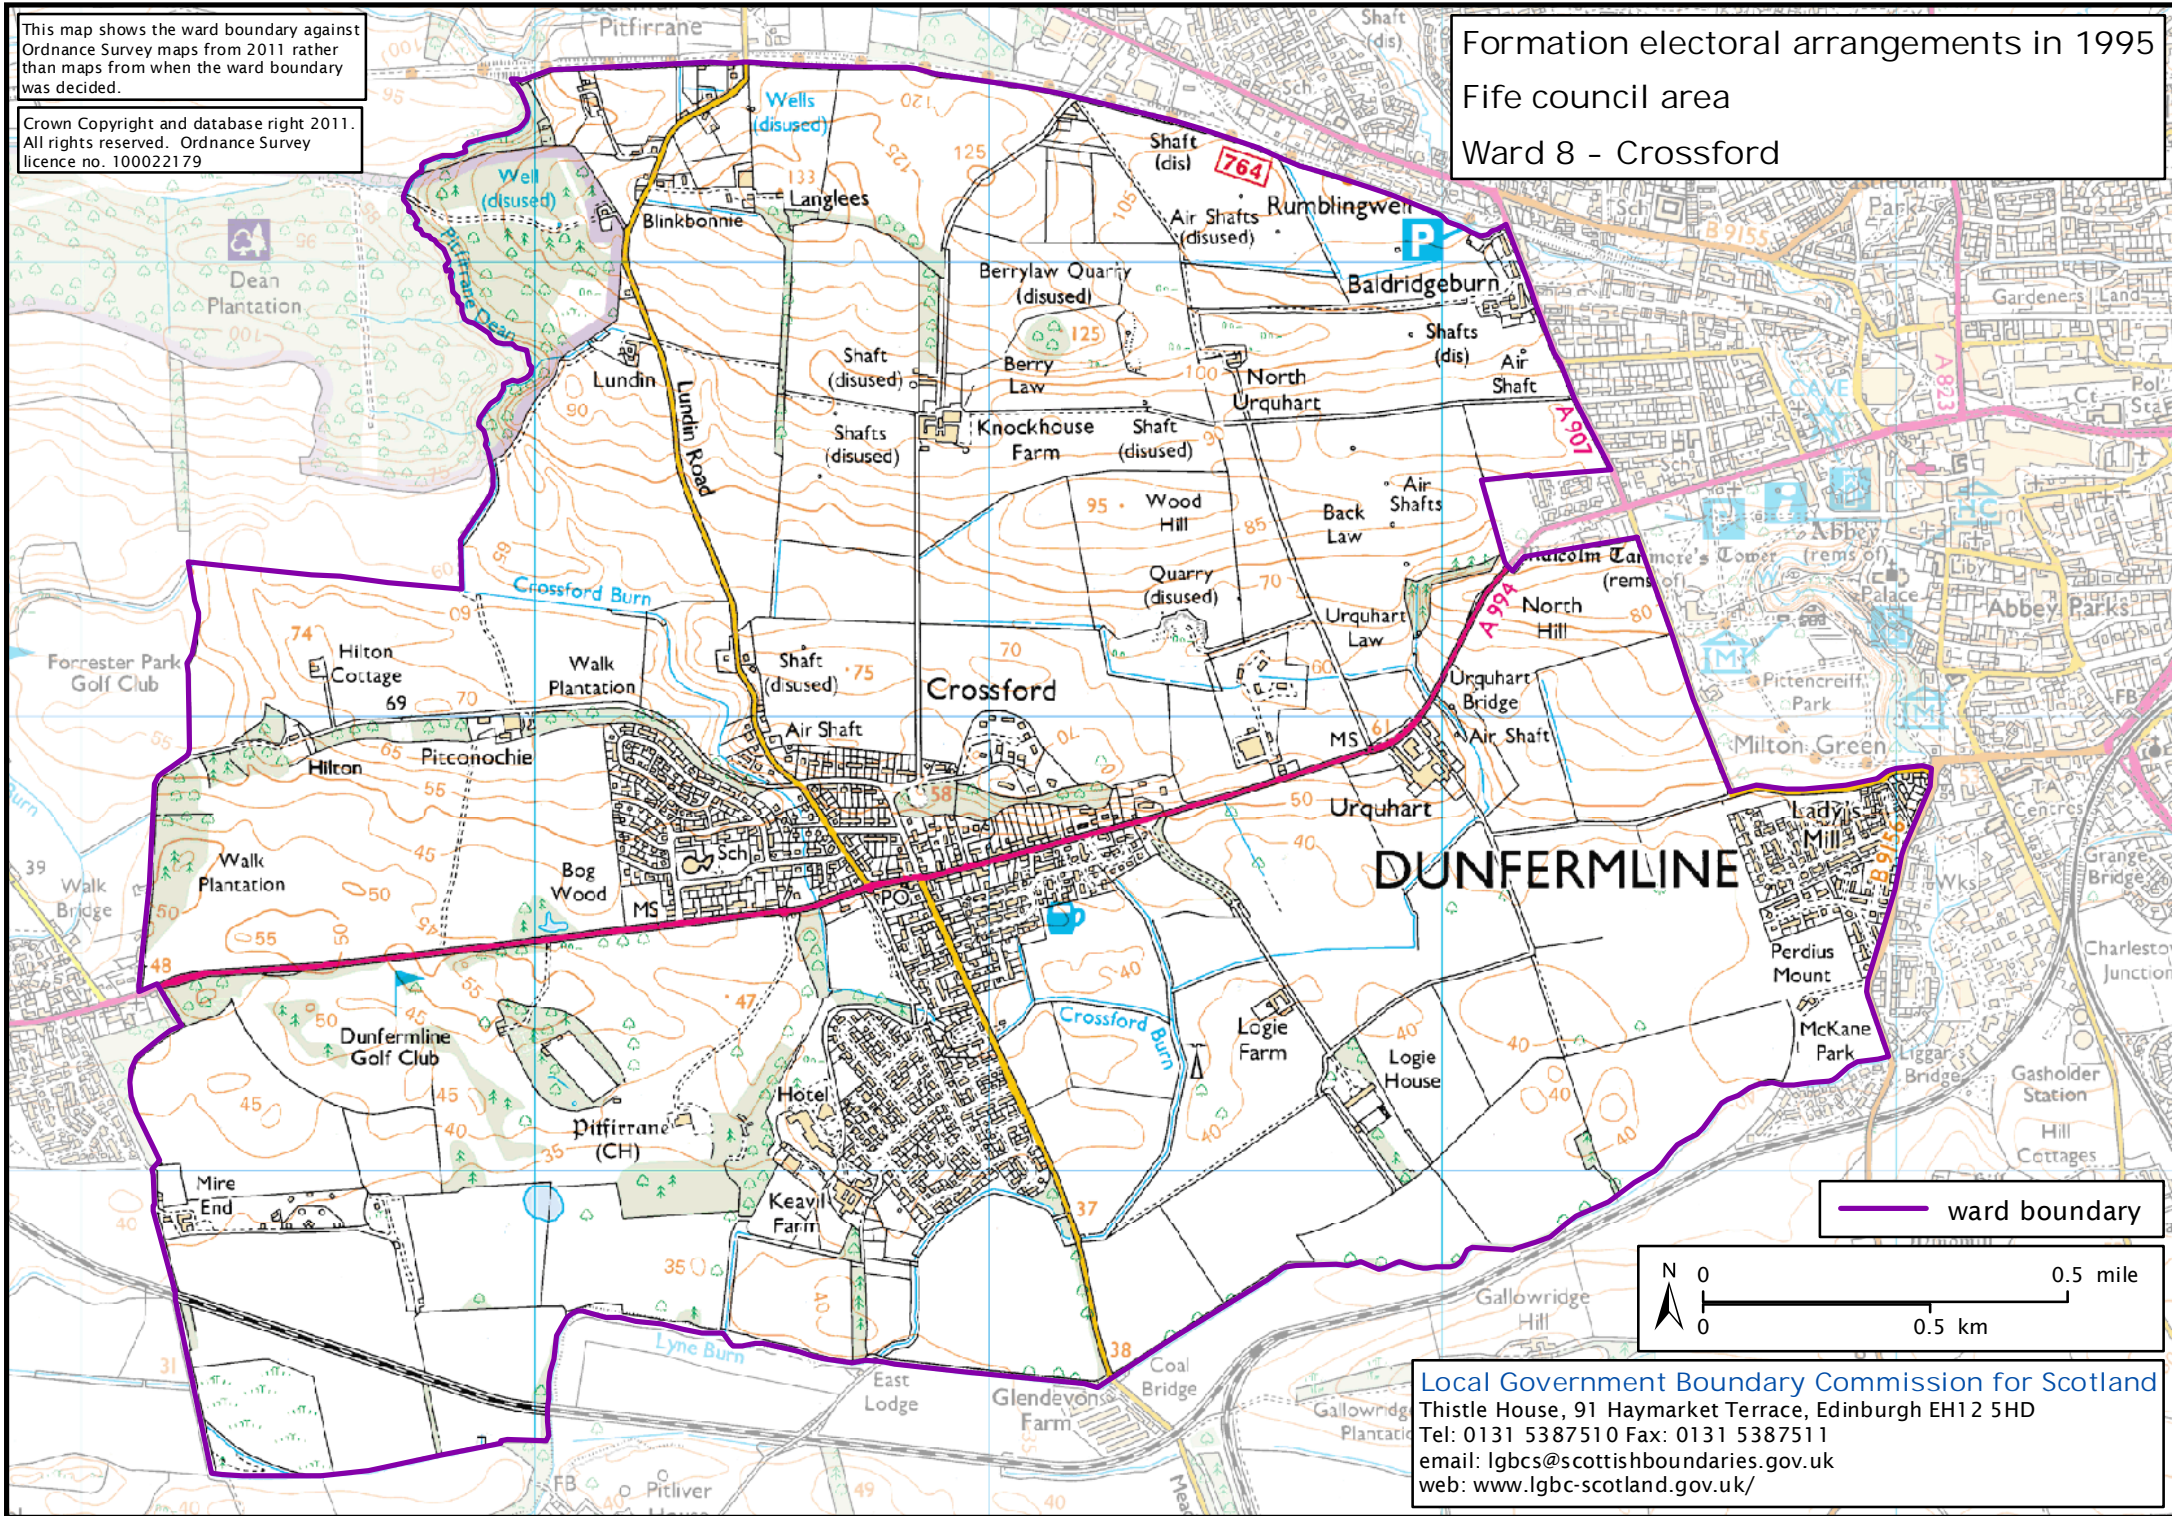

This map shows the ward boundary against Ordnance Survey maps from 2011 rather than maps from when the ward boundary was decided.

Crown Copyright and database right 2011. All rights reserved. Ordnance Survey licence no. 100022179

Formation electoral arrangements in 1995

Fife council area

Ward 8 - Crossford

Local Government Boundary Commission for Scotland
Thistle House, 91 Haymarket Terrace, Edinburgh EH12 5HD
Tel: 0131 5387510 Fax: 0131 5387511
email: lgbc@scottishboundaries.gov.uk
web: www.lgbc-scotland.gov.uk/