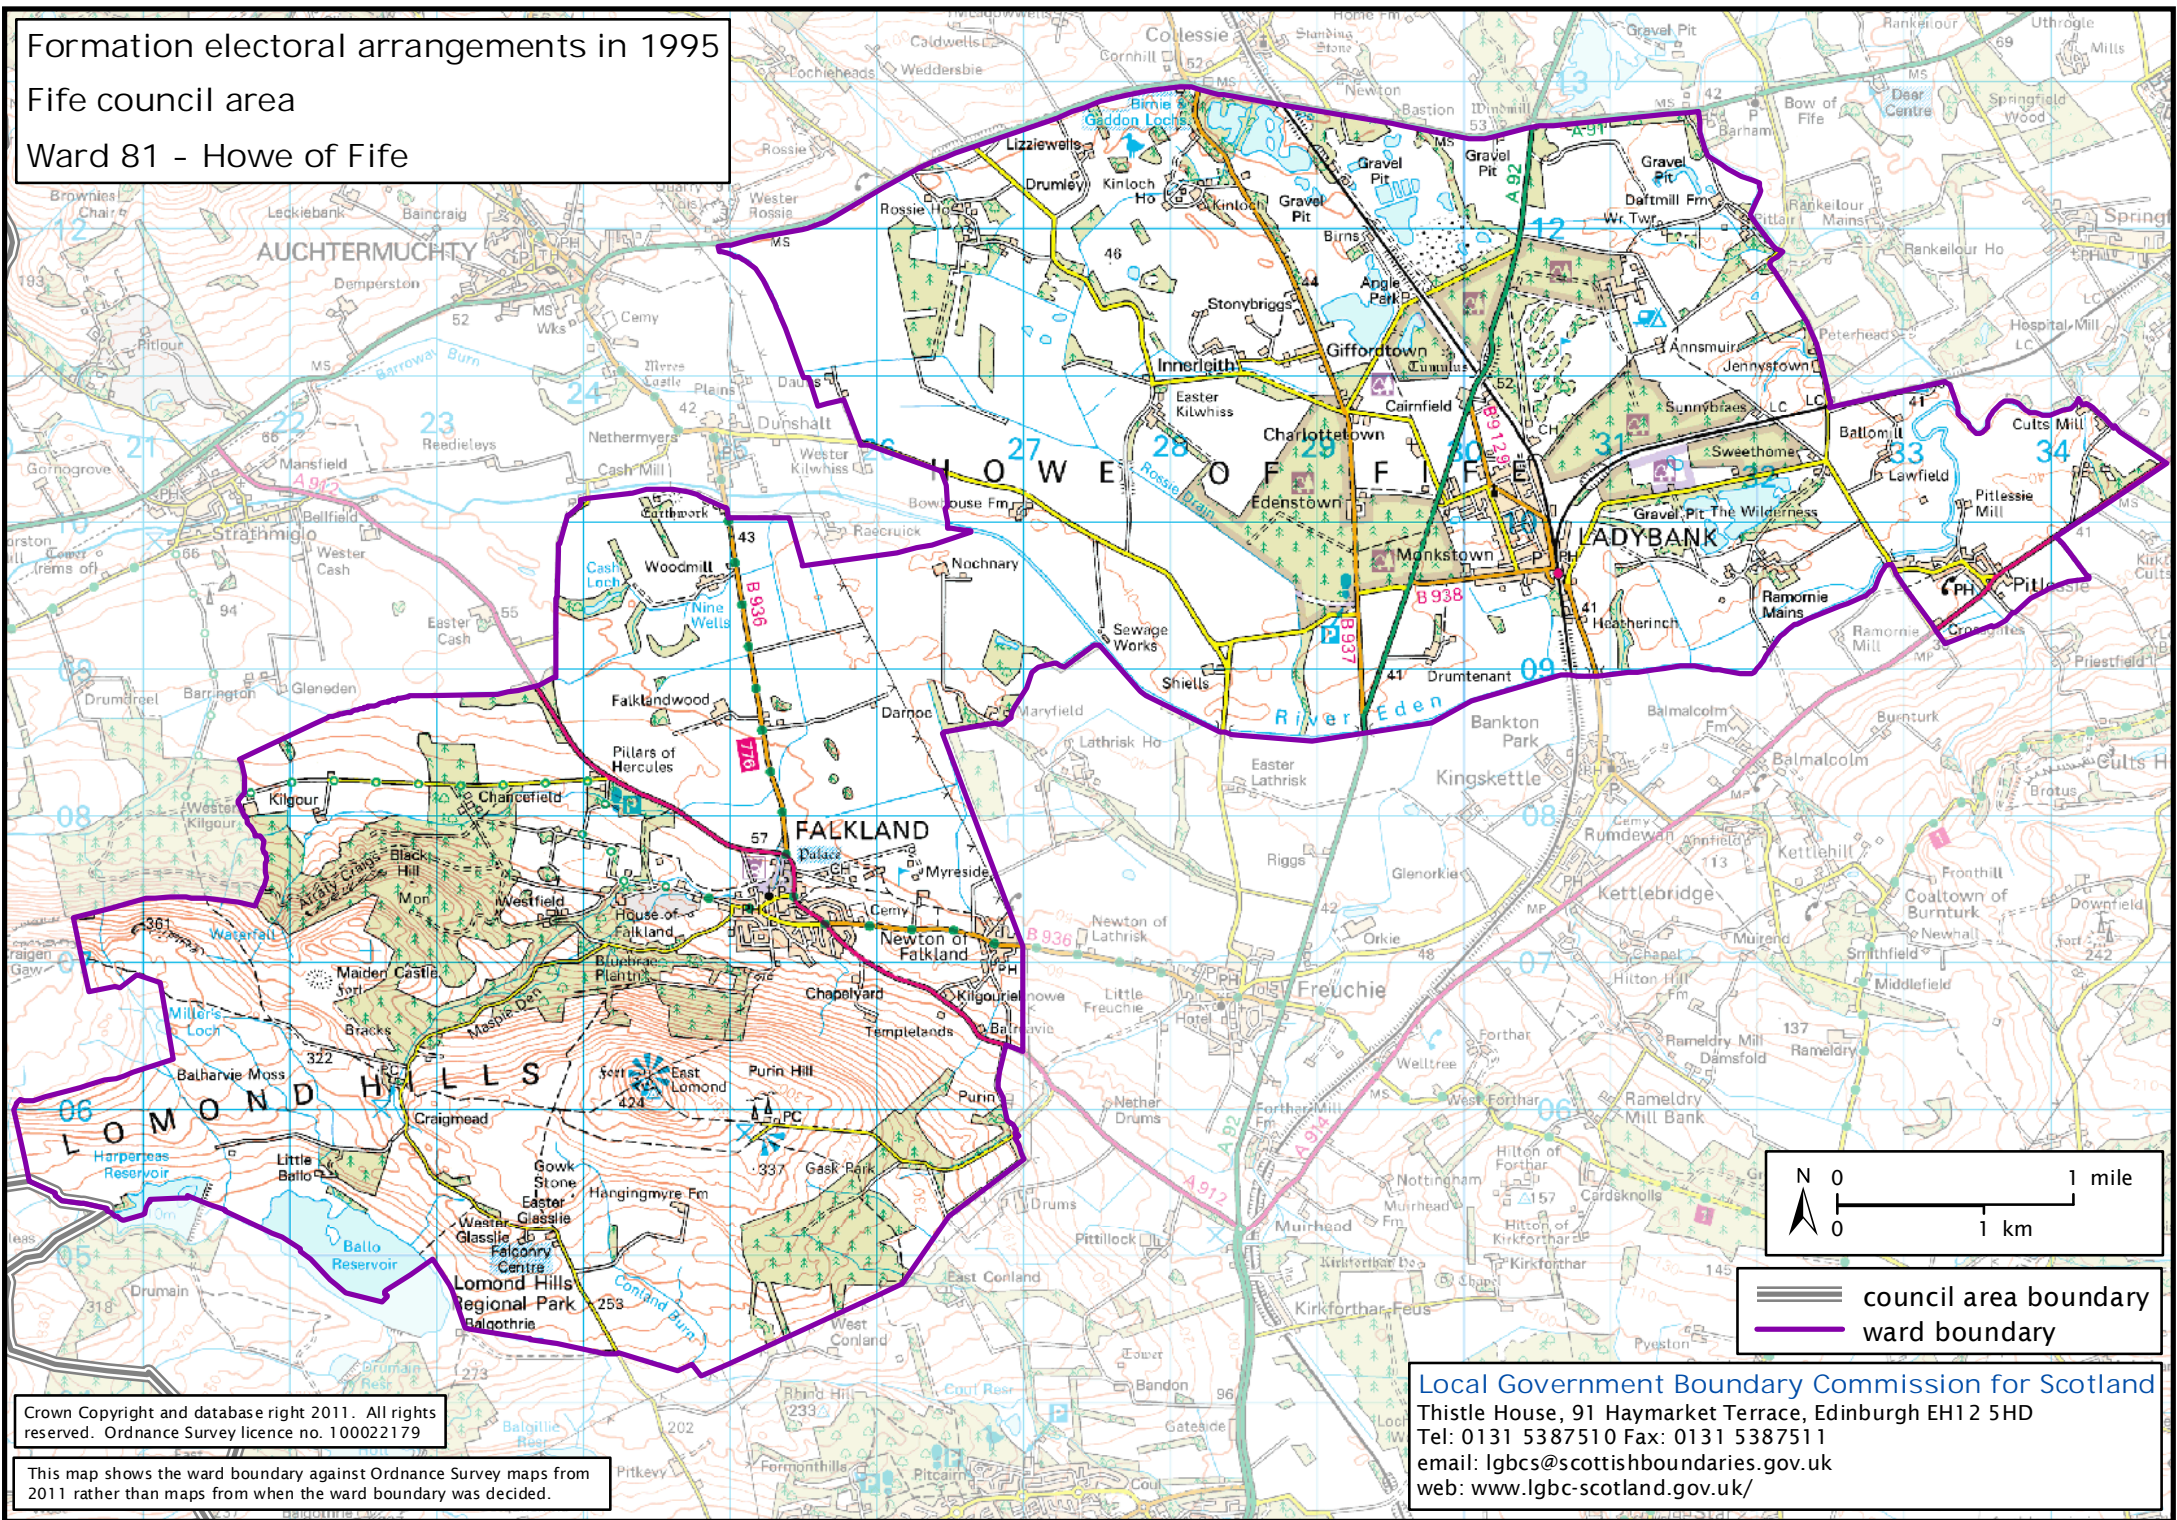

Formation electoral arrangements in 1995

Fife council area

Ward 81 - Howe of Fife

Crown Copyright and database right 2011. All rights reserved. Ordnance Survey licence no. 10002179

This map shows the ward boundary against Ordnance Survey maps from 2011 rather than maps from when the ward boundary was decided.