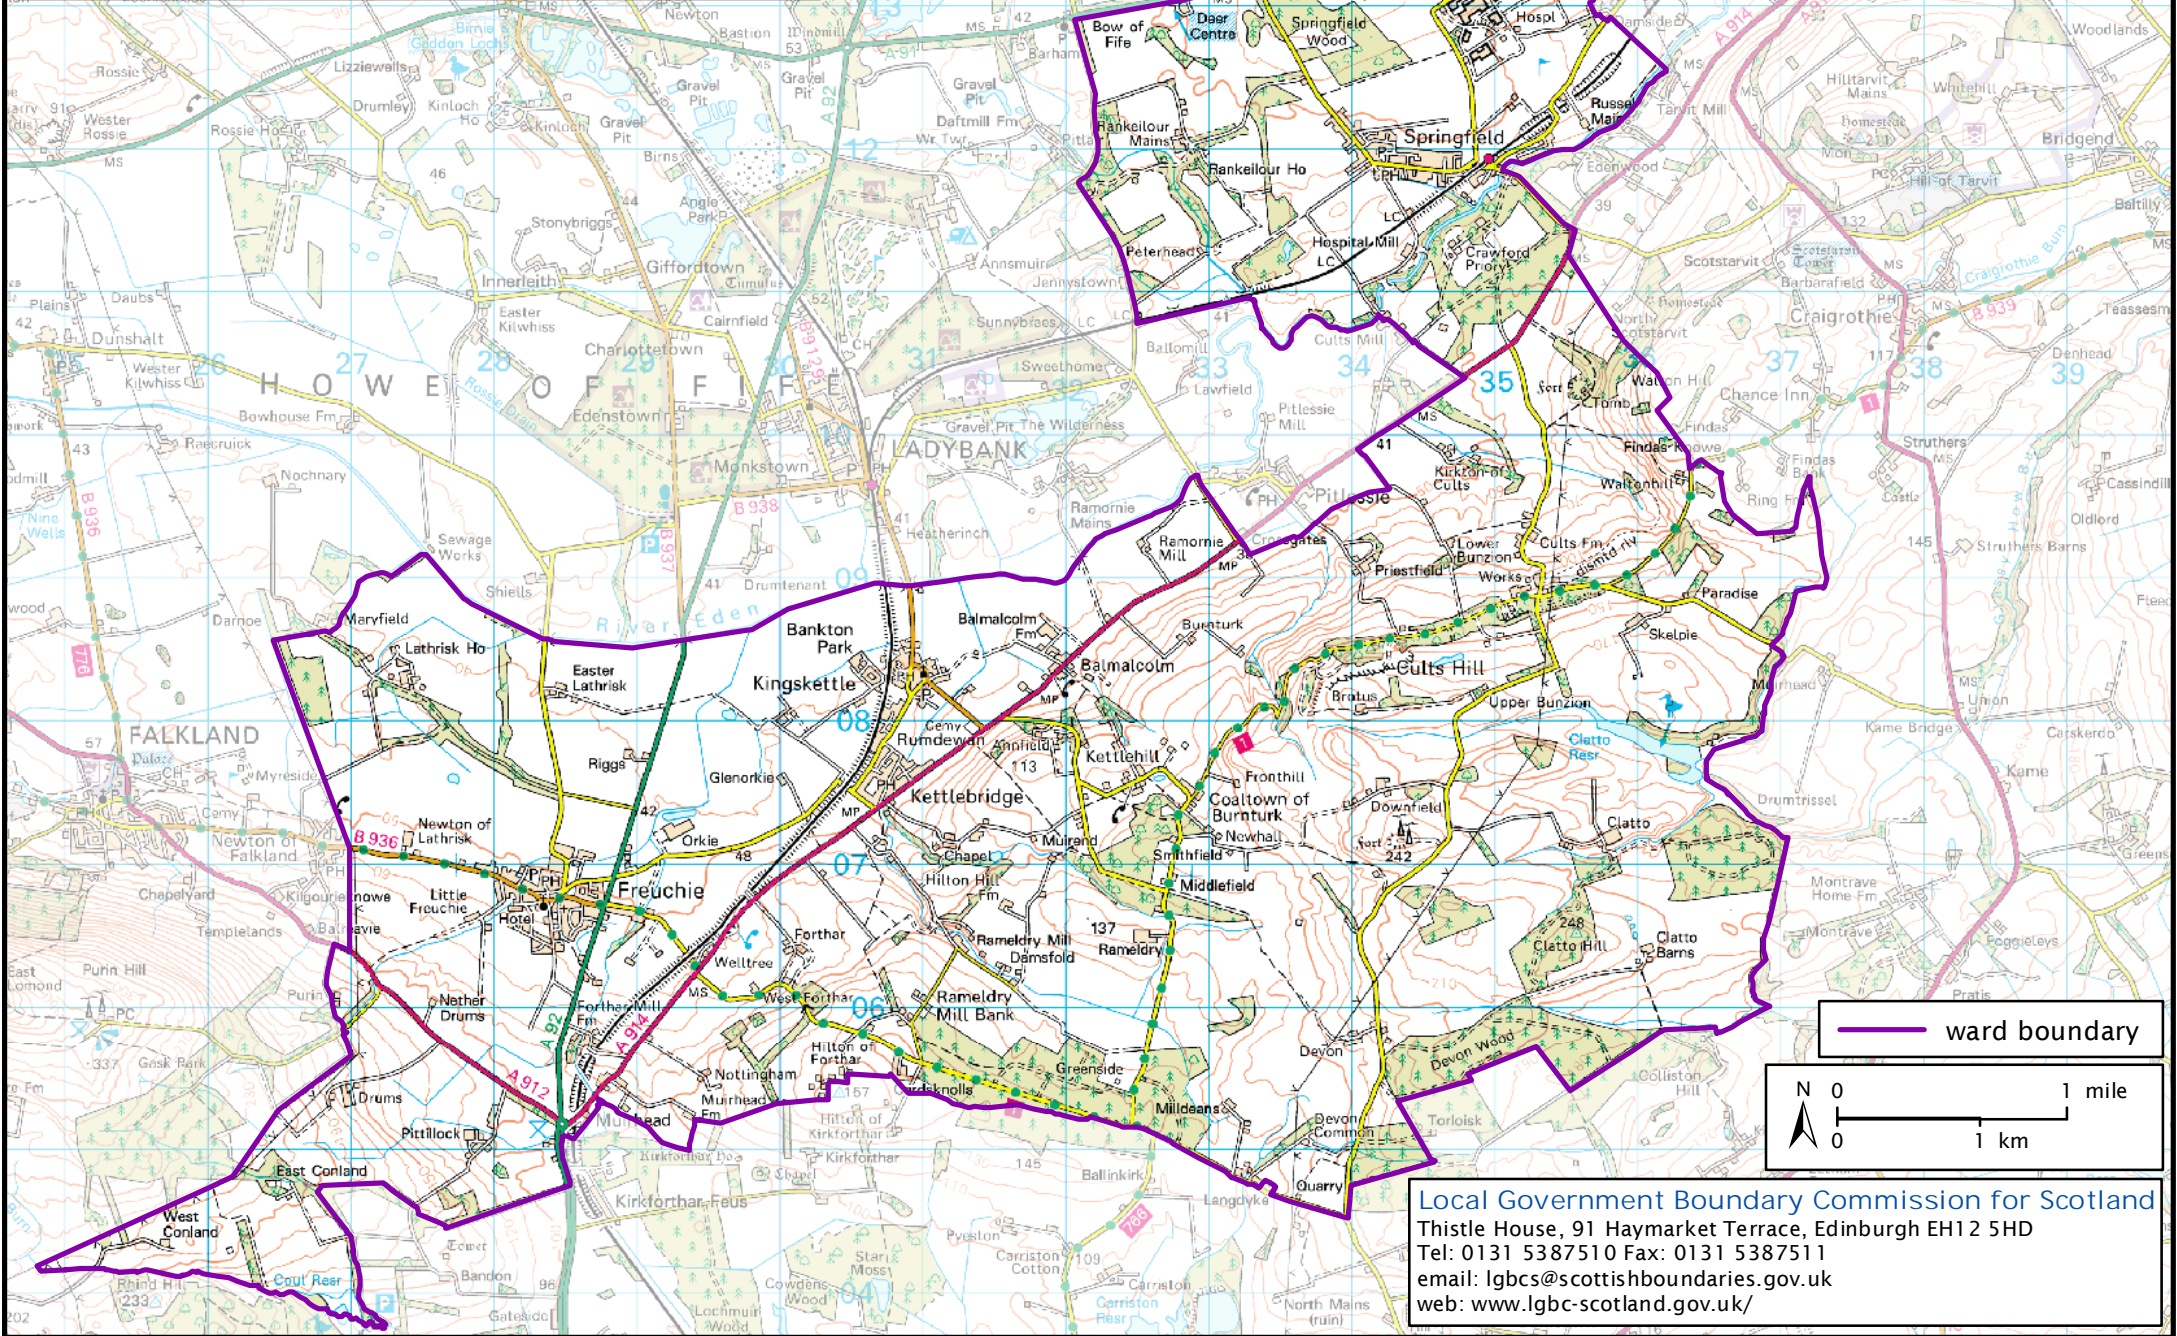

Formation electoral arrangements in 1995
Fife council area
Ward 82 - Freuchie, Kingskettle and Springfield

This map shows the ward boundary against Ordnance Survey maps from 2011 rather than maps from when the ward boundary was decided.

Crown Copyright and database right 2011. All rights reserved. Ordnance Survey licence no. 100022179

— ward boundary

Local Government Boundary Commission for Scotland
Thistle House, 91 Haymarket Terrace, Edinburgh EH12 5HD
Tel: 0131 5387510 Fax: 0131 5387511
email: lgbc@scottishboundaries.gov.uk
web: www.lgbc-scotland.gov.uk/