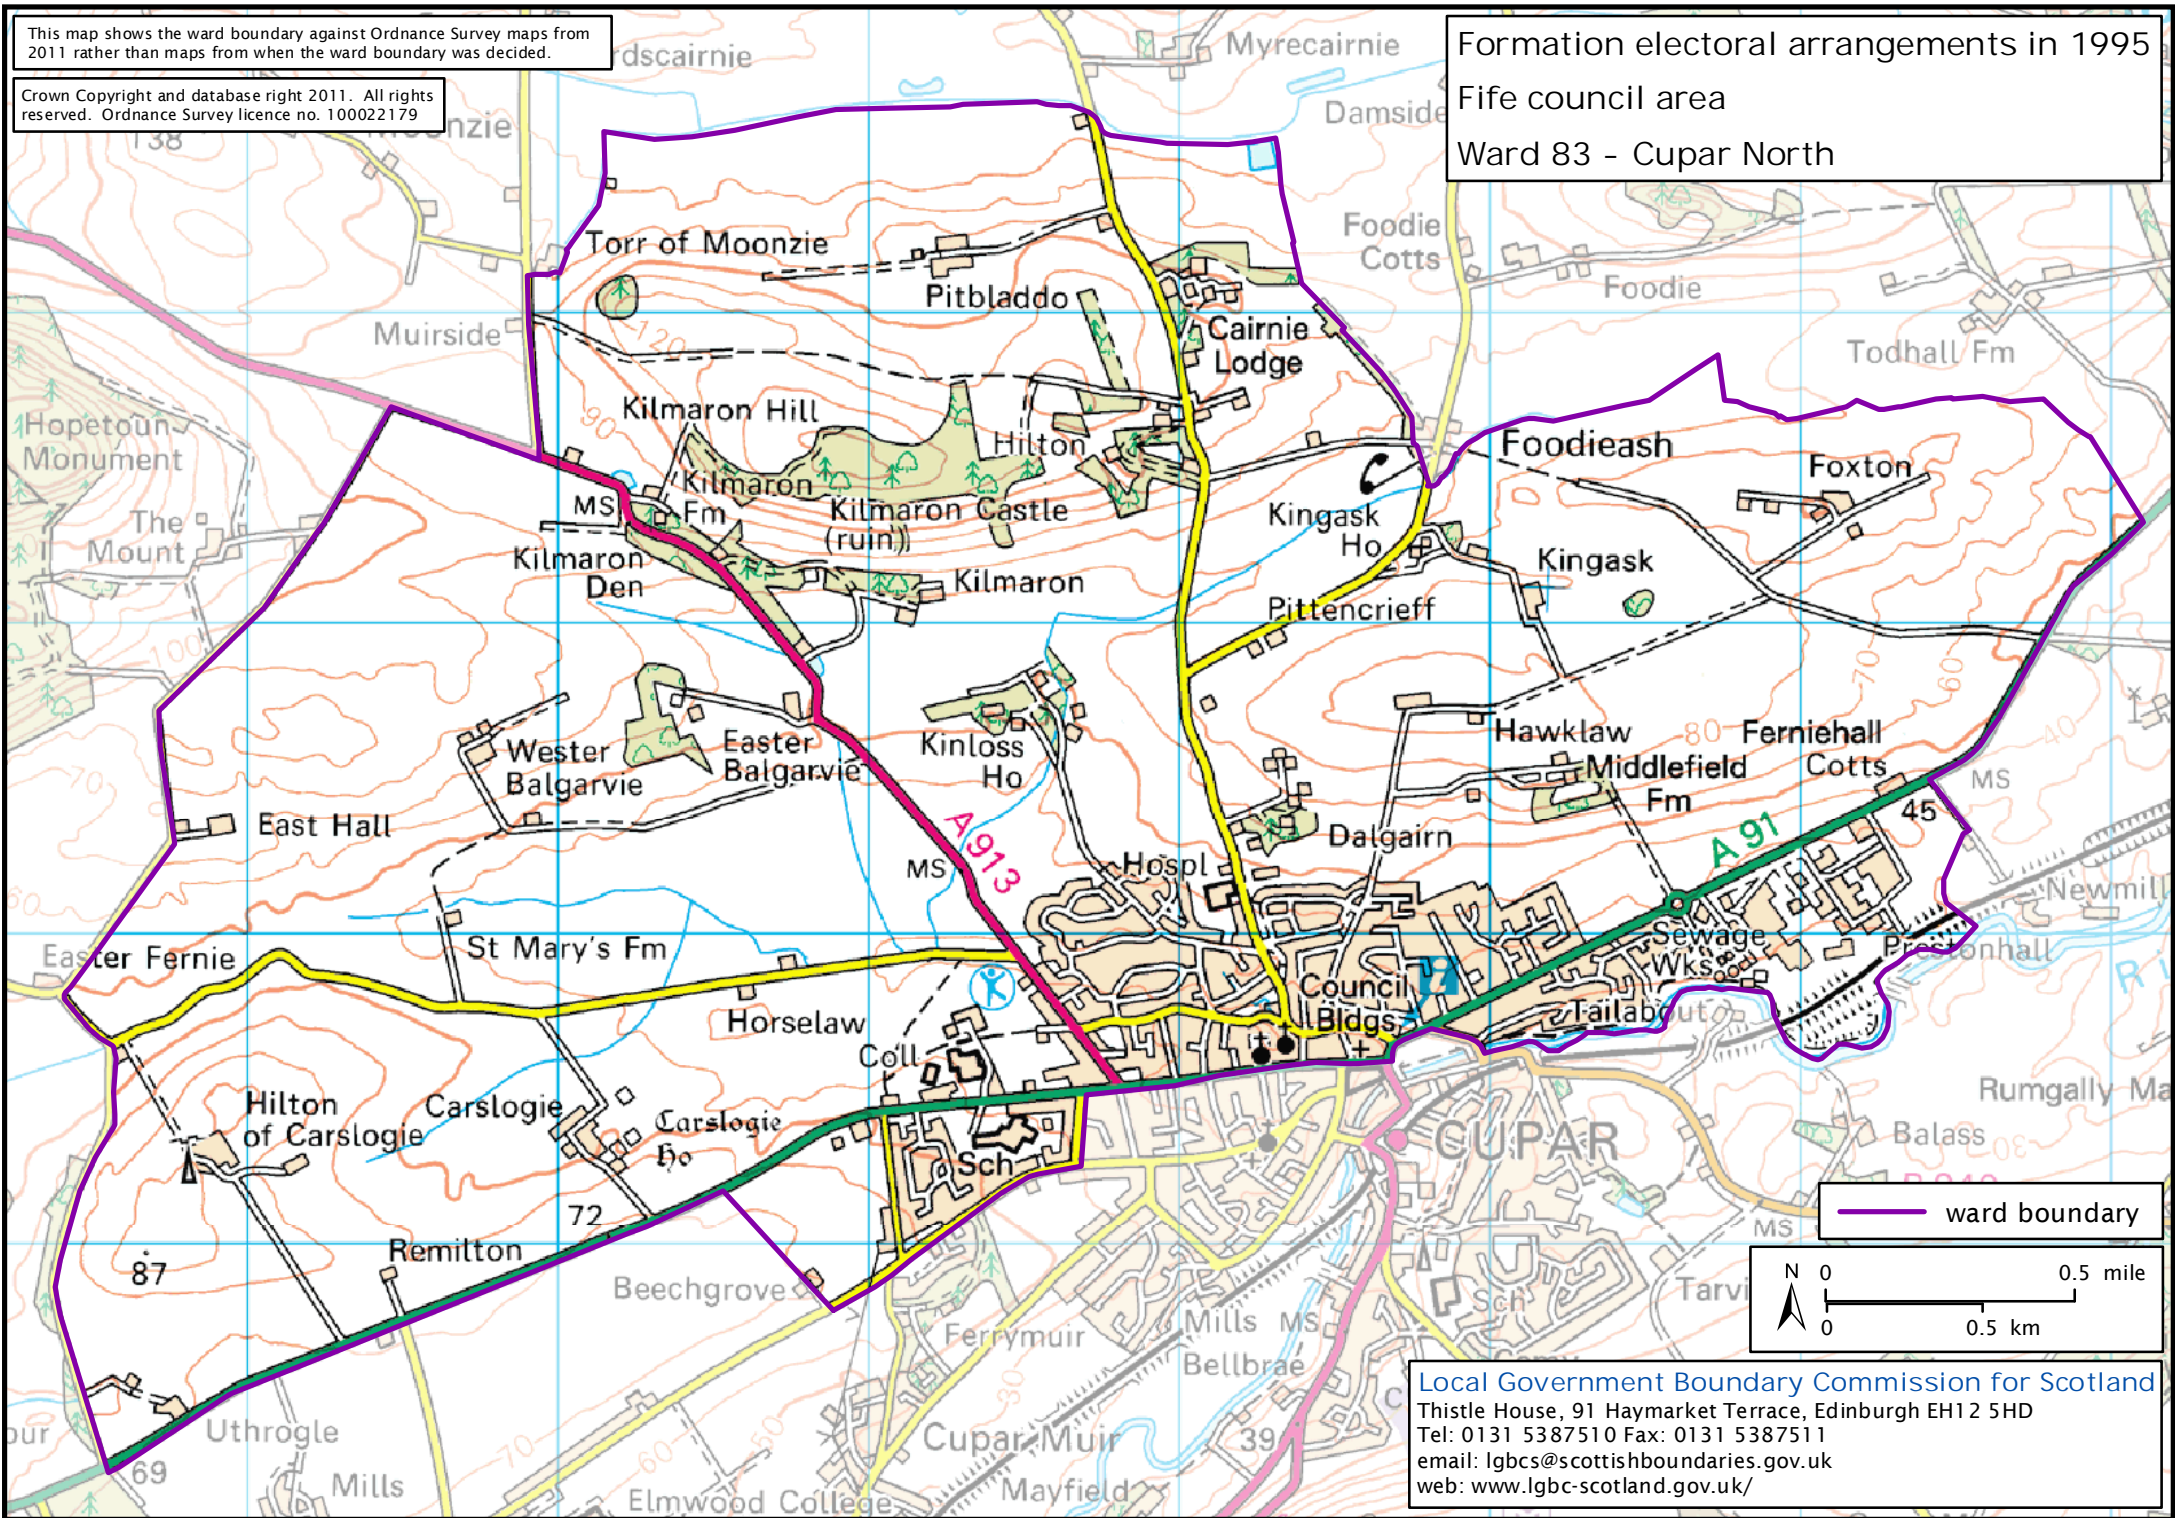

This map shows the ward boundary against Ordnance Survey maps from 2011 rather than maps from when the ward boundary was decided.

Crown Copyright and database right 2011. All rights reserved. Ordnance Survey licence no. 10002179

Formation electoral arrangements in 1995

Fife council area

Ward 83 - Cupar North

ward boundary

Local Government Boundary Commission for Scotland
Thistle House, 91 Haymarket Terrace, Edinburgh EH12 5HD
Tel: 0131 5387510 Fax: 0131 5387511
email: lgbc@scottishboundaries.gov.uk
web: www.lgbc-scotland.gov.uk/