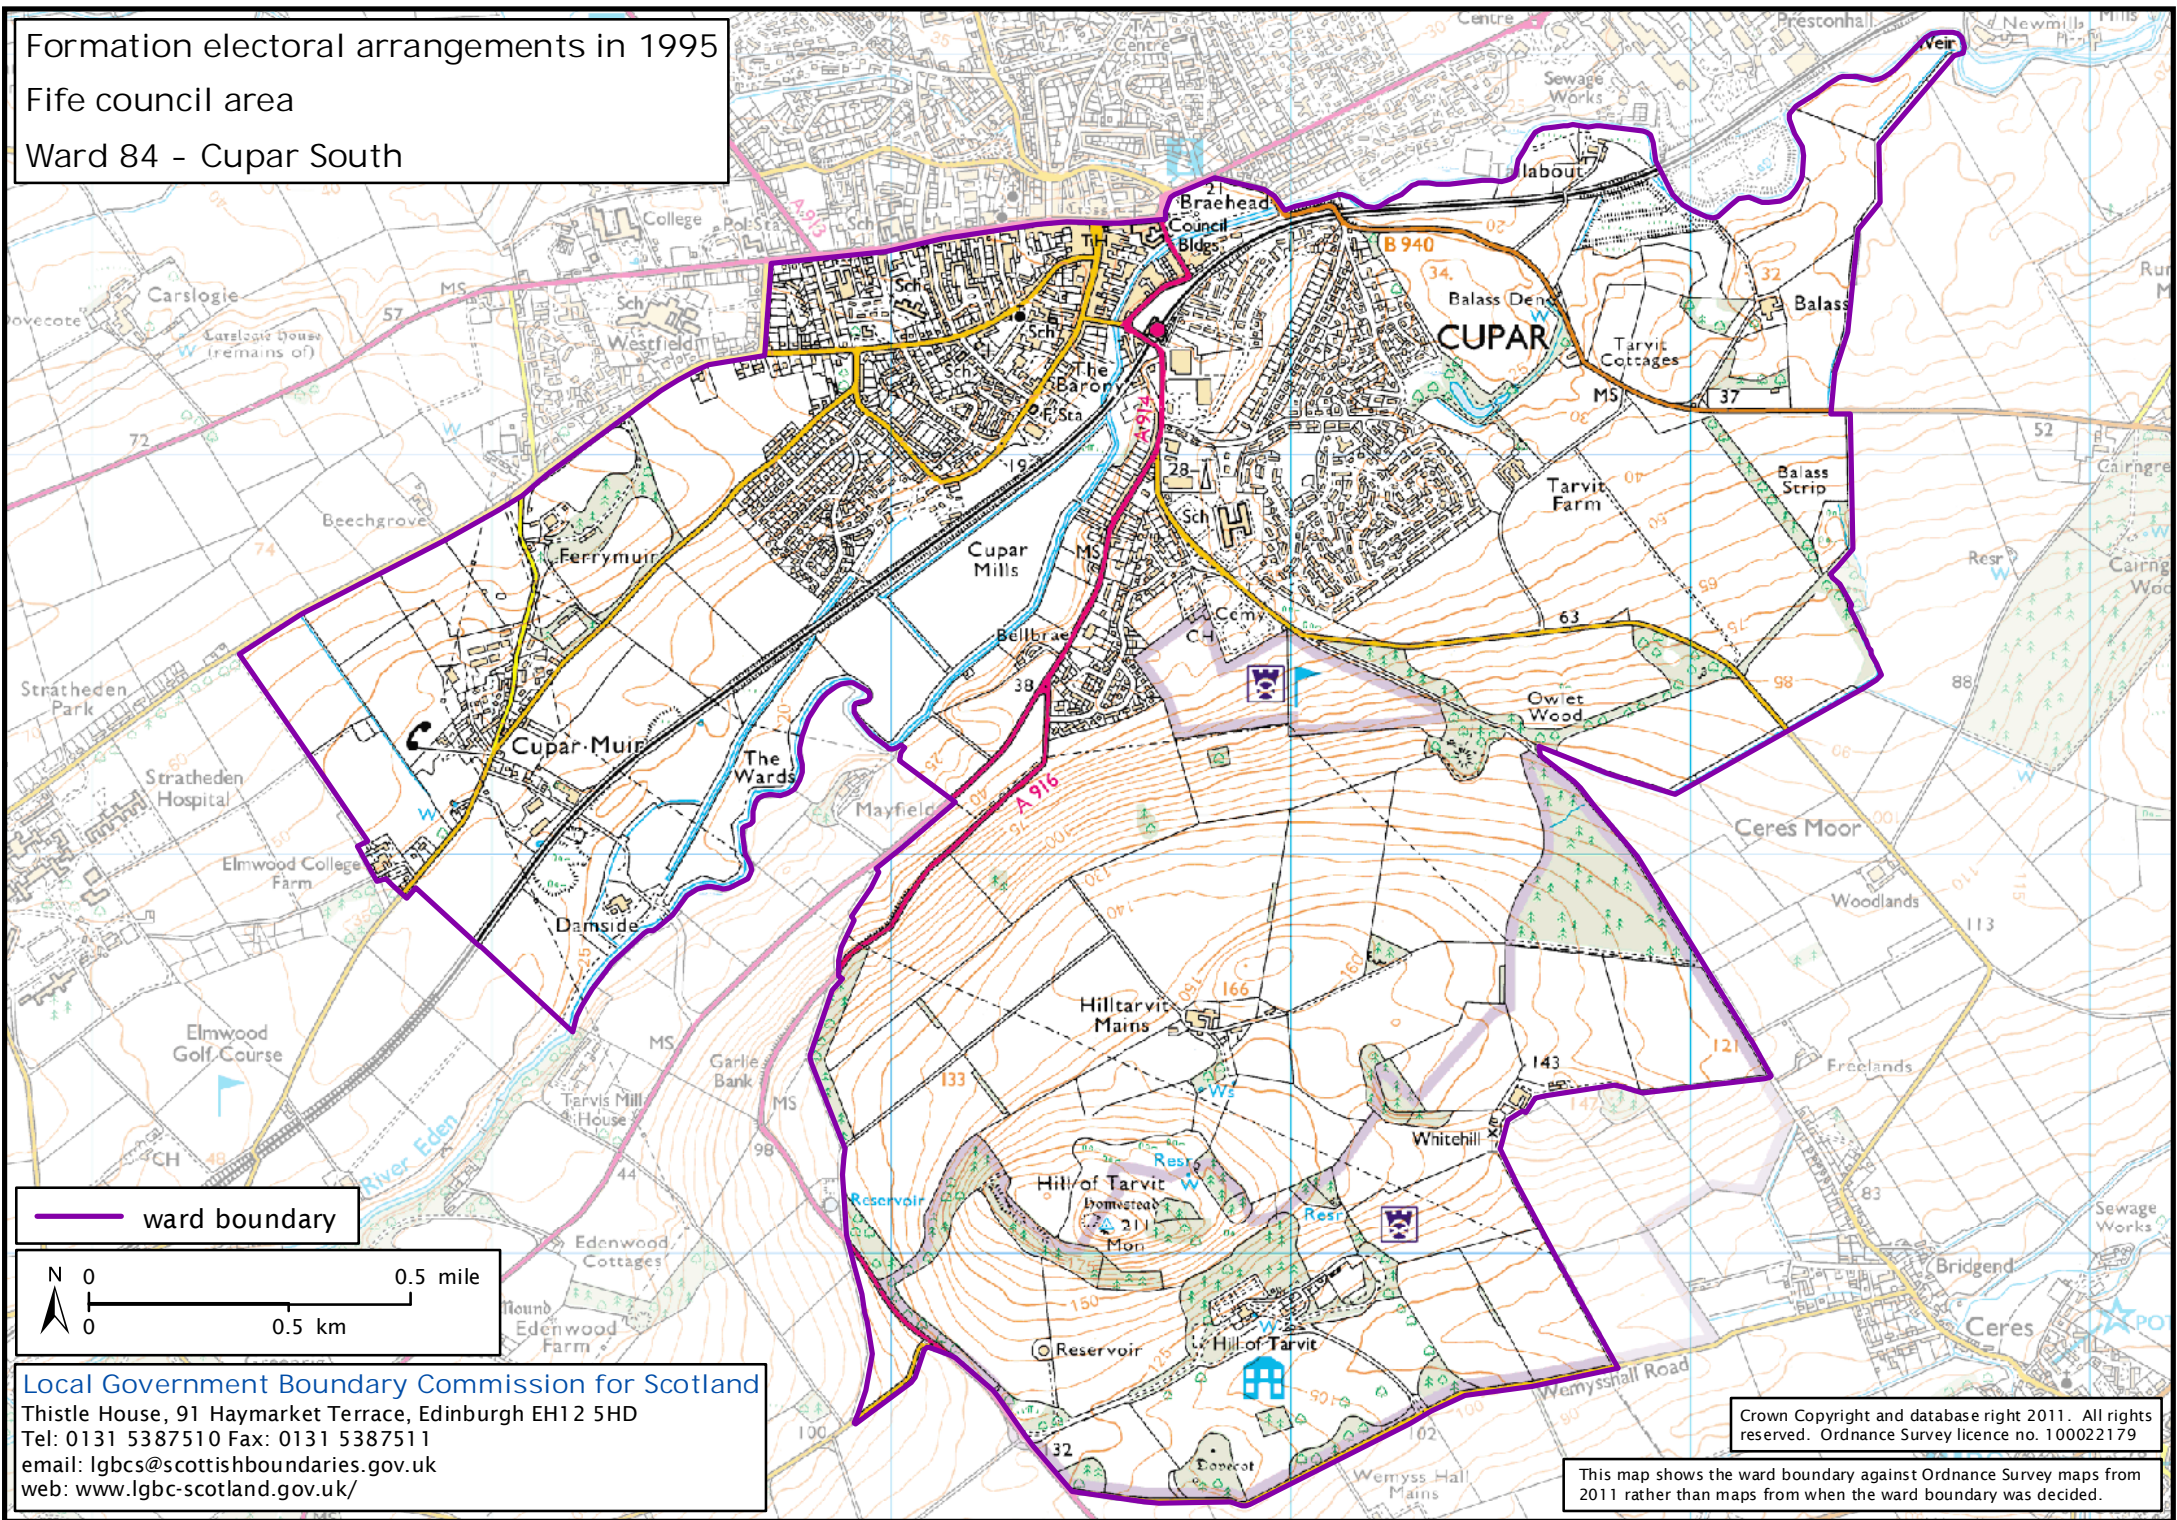

# Formation electoral arrangements in 1995

Fife council area

Ward 84 - Cupar South

ward boundary

Local Government Boundary Commission for Scotland  
Thistle House, 91 Haymarket Terrace, Edinburgh EH12 5HD  
Tel: 0131 5387510 Fax: 0131 5387511  
email: lgbc@scottishboundaries.gov.uk  
web: www.lgbc-scotland.gov.uk/

Crown Copyright and database right 2011. All rights reserved. Ordnance Survey licence no. 100022179

This map shows the ward boundary against Ordnance Survey maps from 2011 rather than maps from when the ward boundary was decided.