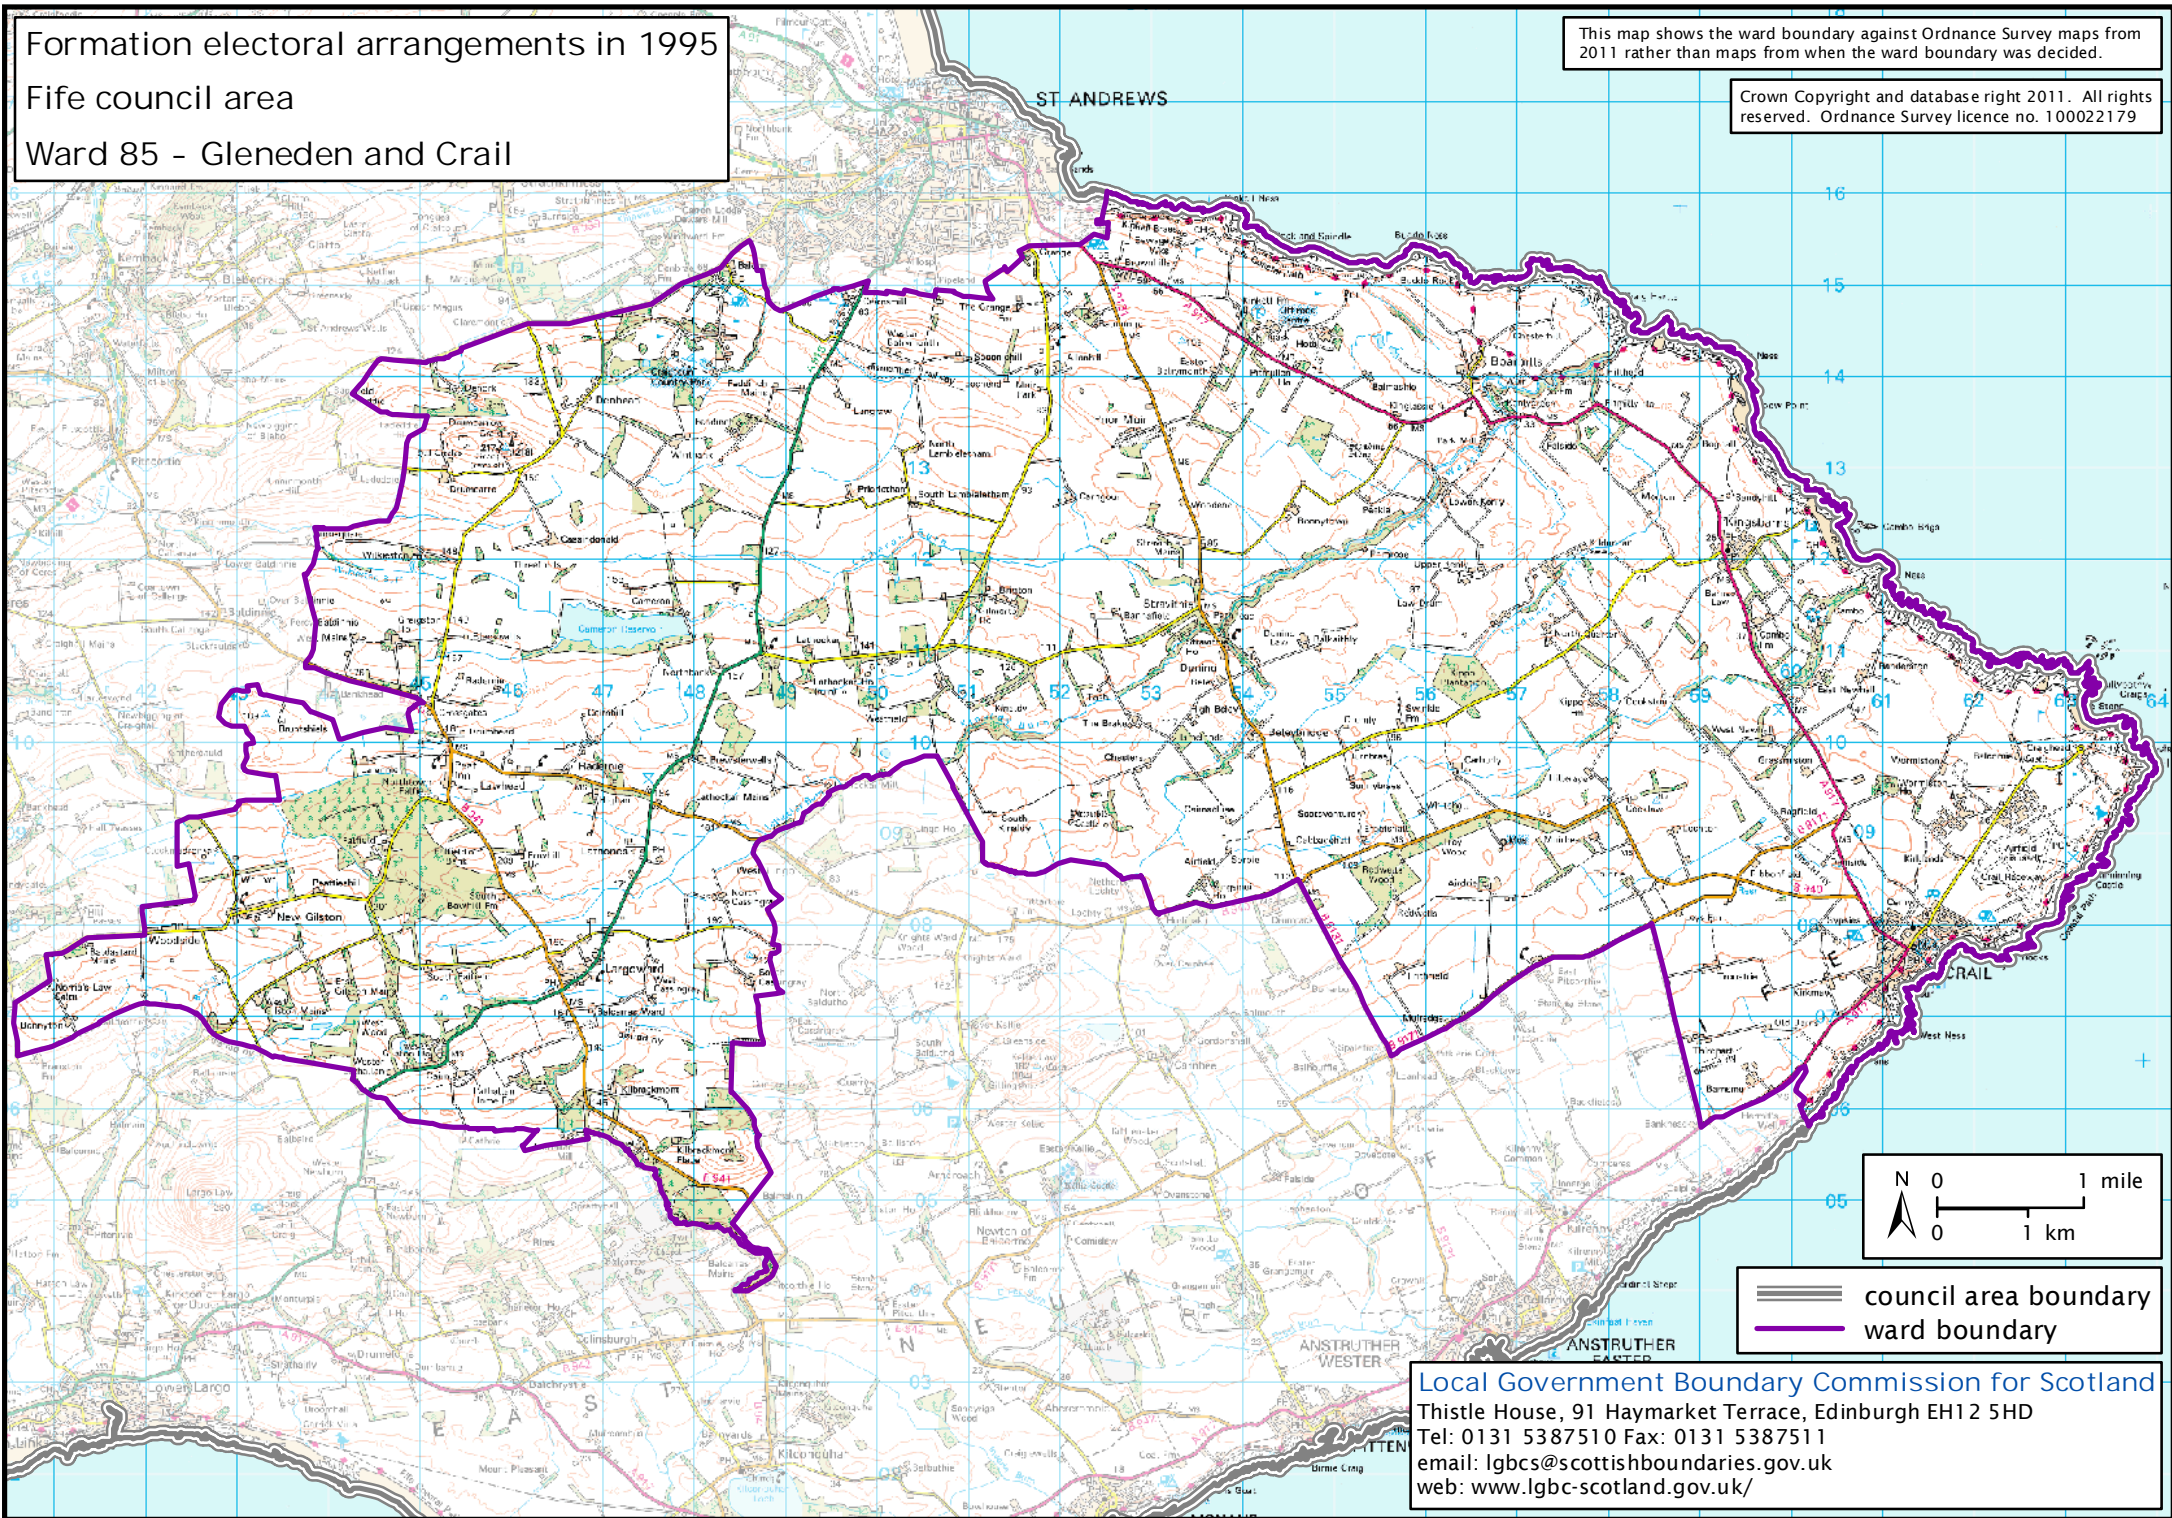

Formation electoral arrangements in 1995

Fife council area

Ward 85 - Gleneden and Crail

This map shows the ward boundary against Ordnance Survey maps from 2011 rather than maps from when the ward boundary was decided.

Crown Copyright and database right 2011. All rights reserved. Ordnance Survey licence no. 100022179

Local Government Boundary Commission for Scotland
Thistle House, 91 Haymarket Terrace, Edinburgh EH12 5HD
Tel: 0131 5387510 Fax: 0131 5387511
email: lgbc@scottishboundaries.gov.uk
web: www.lgbc-scotland.gov.uk/