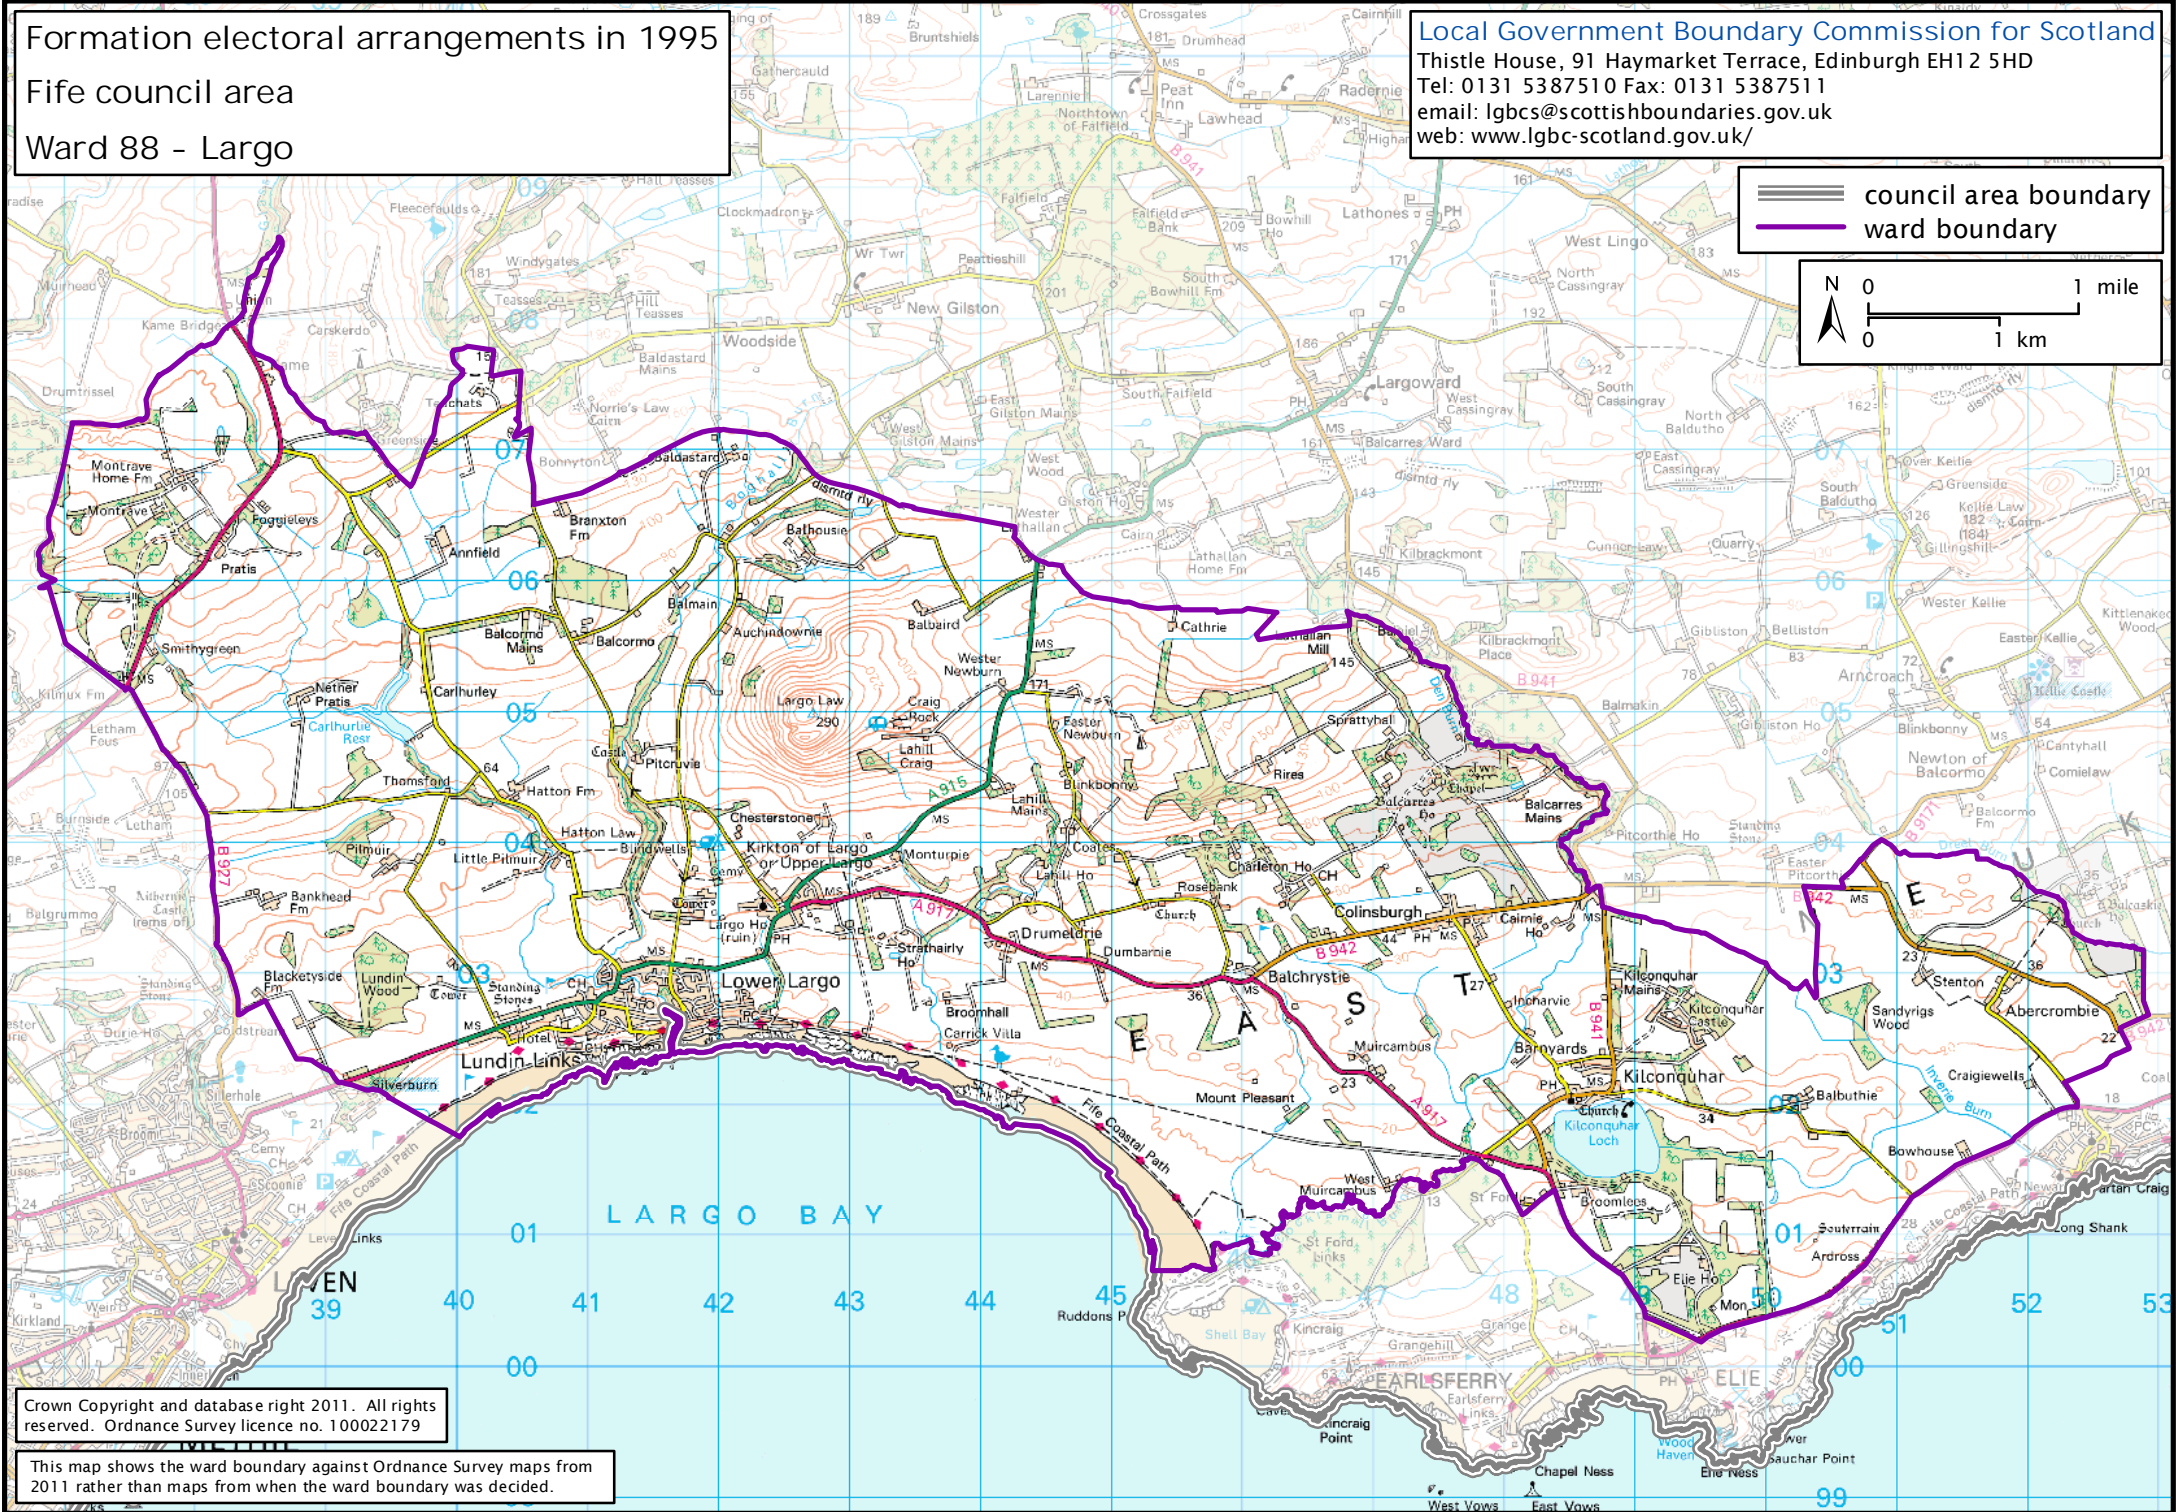

Formation electoral arrangements in 1995

Fife council area

Ward 88 - Largo

Local Government Boundary Commission for Scotland

Thistle House, 91 Haymarket Terrace, Edinburgh EH12 5HD

Tel: 0131 5387510 Fax: 0131 5387511

email: lgbc@scottishboundaries.gov.uk

web: www.lgbc-scotland.gov.uk/

 council area boundary
 ward boundary

Crown Copyright and database right 2011. All rights reserved. Ordnance Survey licence no. 100022179

This map shows the ward boundary against Ordnance Survey maps from 2011 rather than maps from when the ward boundary was decided.