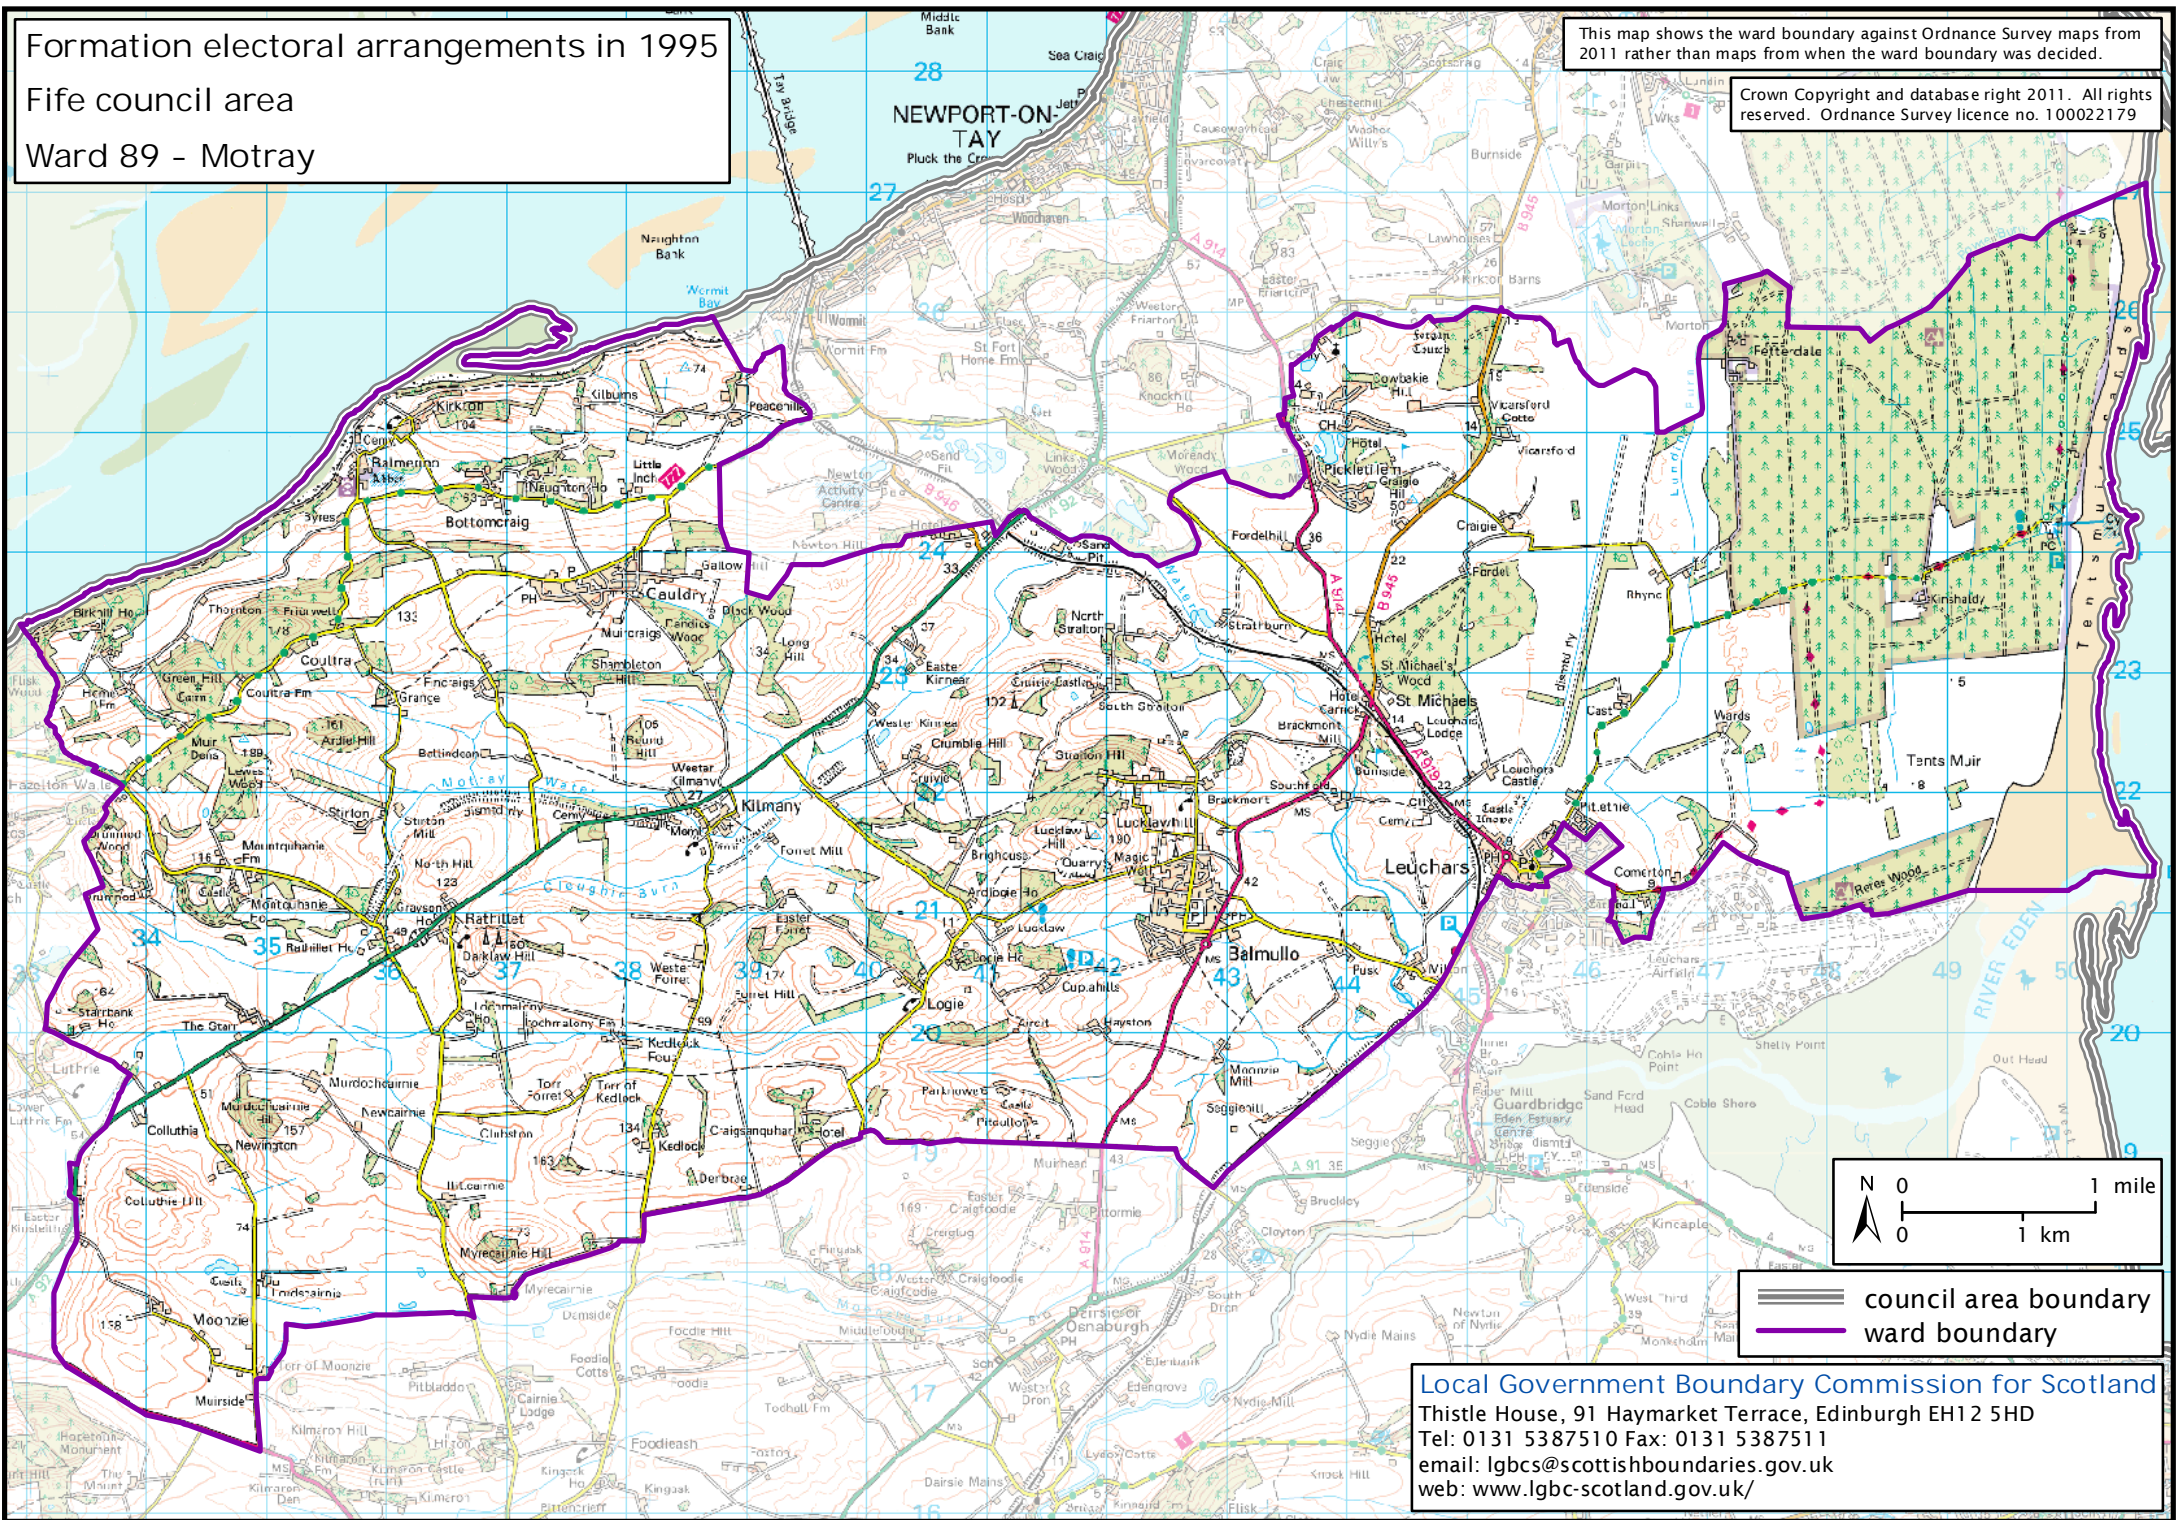

# Formation electoral arrangements in 1995

Fife council area

Ward 89 - Motray

This map shows the ward boundary against Ordnance Survey maps from 2011 rather than maps from when the ward boundary was decided.

Crown Copyright and database right 2011. All rights reserved. Ordnance Survey licence no. 100022179

==== council area boundary  
—— ward boundary

Local Government Boundary Commission for Scotland  
Thistle House, 91 Haymarket Terrace, Edinburgh EH12 5HD  
Tel: 0131 5387510 Fax: 0131 5387511  
email: [lgbc@scottishboundaries.gov.uk](mailto:lgbc@scottishboundaries.gov.uk)  
web: [www.lgbc-scotland.gov.uk/](http://www.lgbc-scotland.gov.uk/)