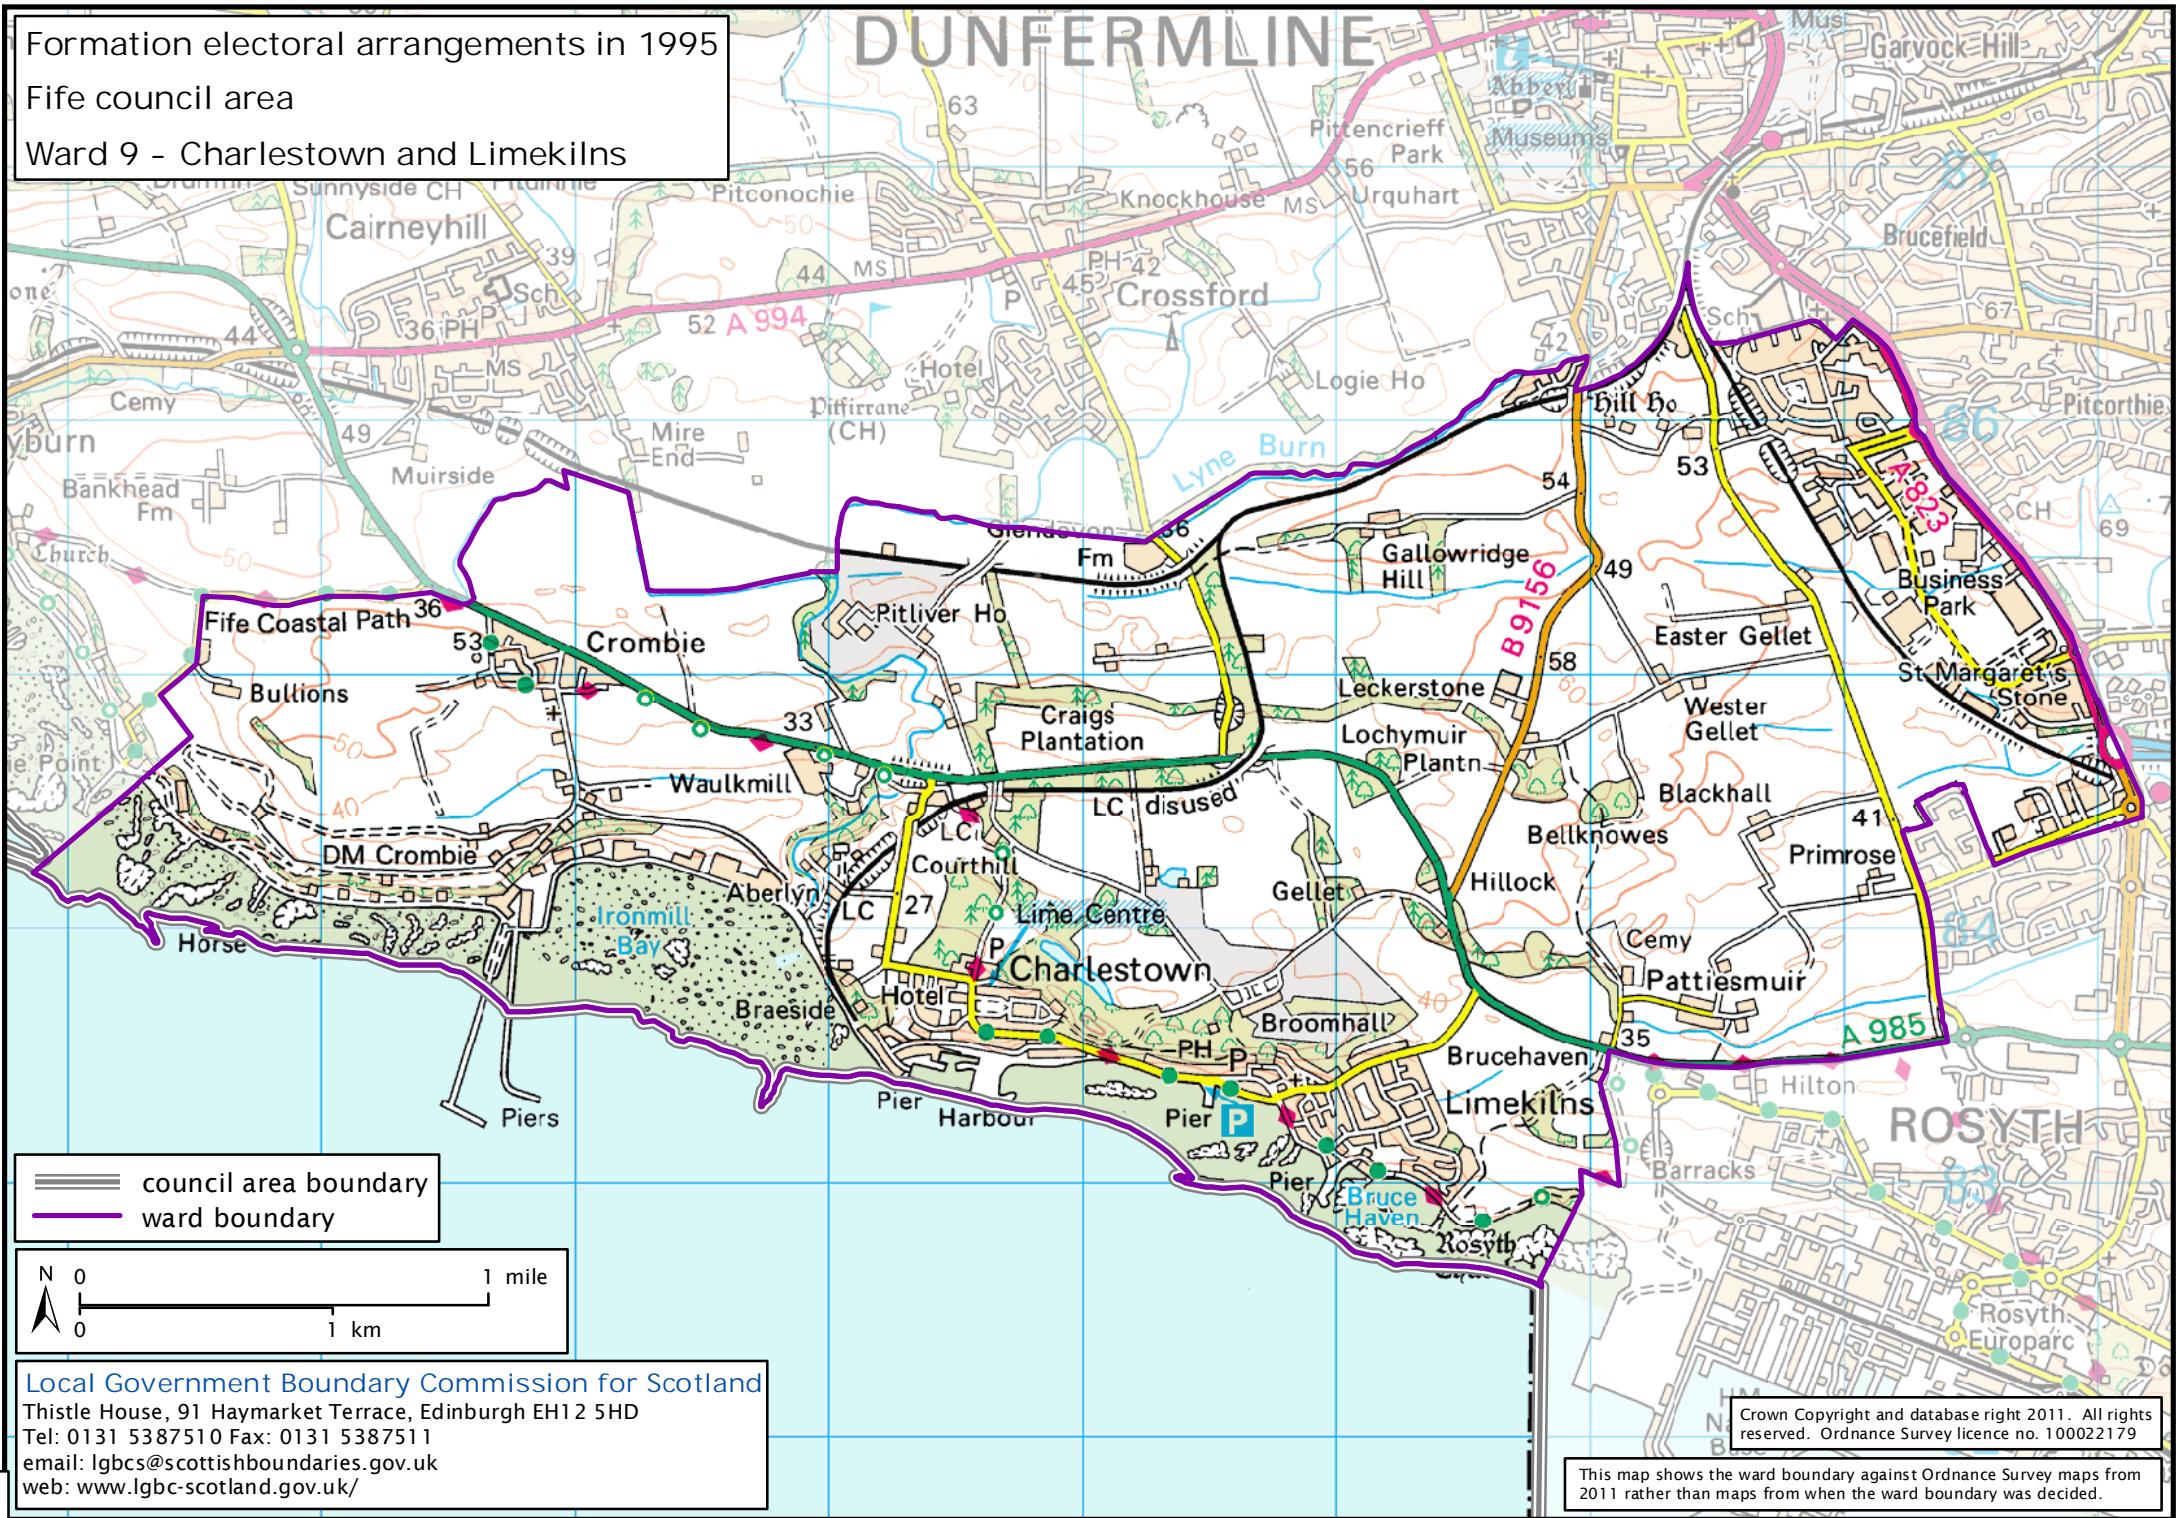

Formation electoral arrangements in 1995

Fife council area

Ward 9 - Charlestown and Limekilns

==== council area boundary
===== ward boundary

Local Government Boundary Commission for Scotland
Thistle House, 91 Haymarket Terrace, Edinburgh EH12 5HD
Tel: 0131 5387510 Fax: 0131 5387511
email: lgbc@scottishboundaries.gov.uk
web: www.lgbc-scotland.gov.uk/

Crown Copyright and database right 2011. All rights reserved. Ordnance Survey licence no. 100022179

This map shows the ward boundary against Ordnance Survey maps from 2011 rather than maps from when the ward boundary was decided.