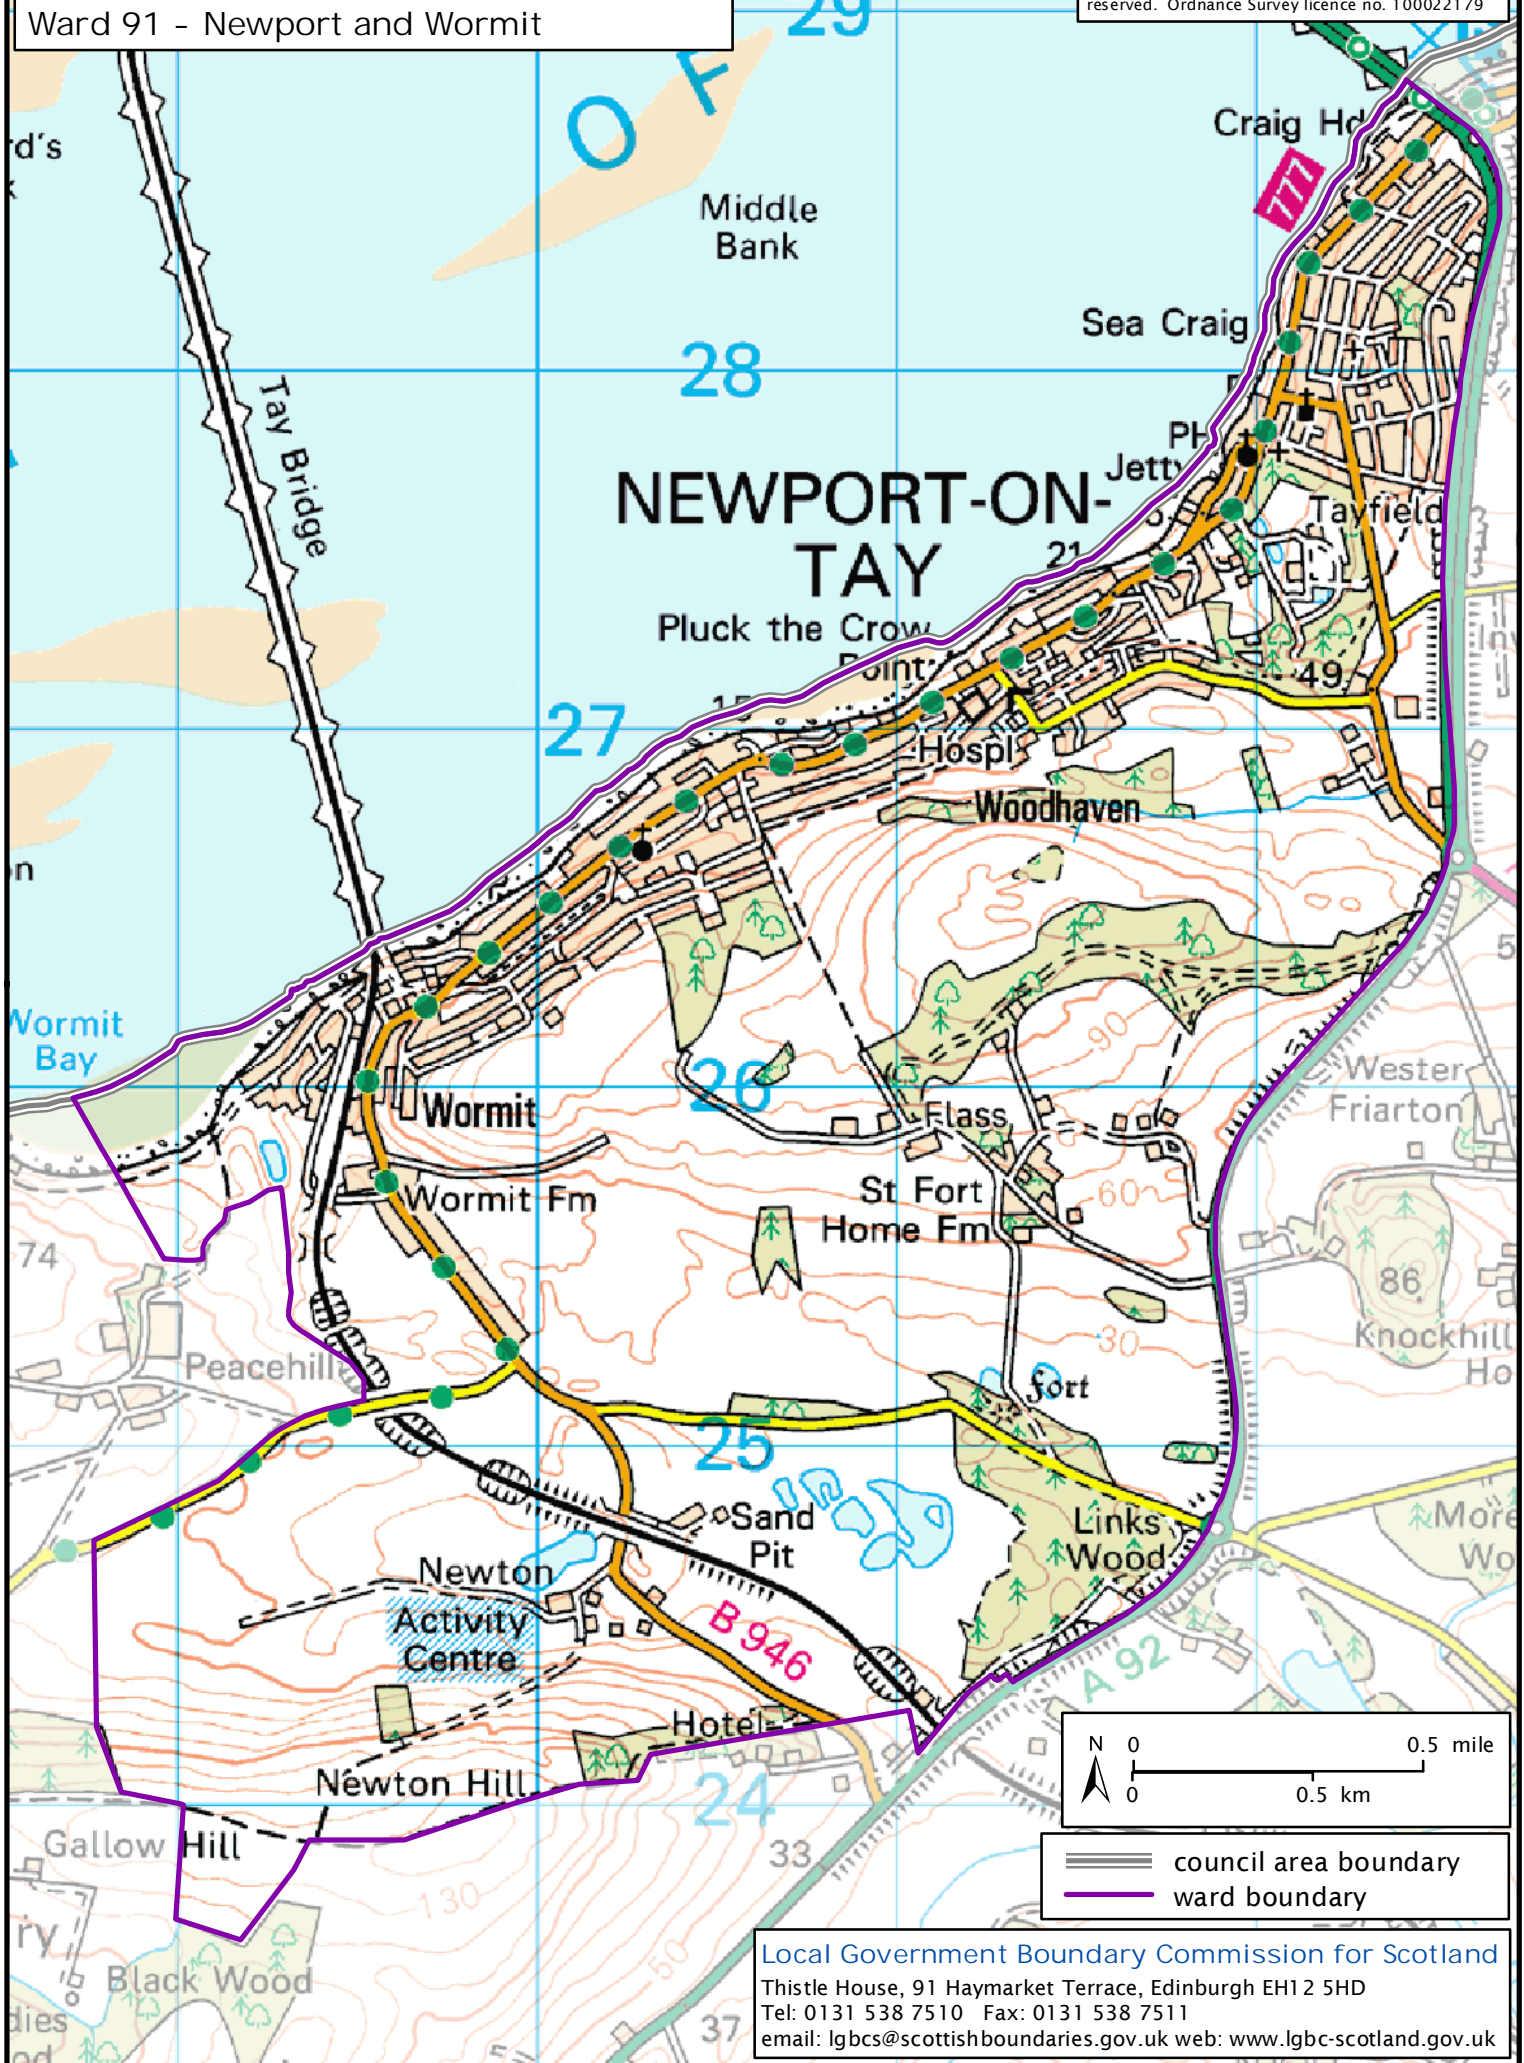

Formation electoral arrangements in 1995

Fife council area

Ward 91 - Newport and Wormit

This map shows the ward boundary against Ordnance Survey maps from 2011 rather than maps from when the ward boundary was decided.

Crown Copyright and database right 2011. All rights reserved. Ordnance Survey licence no. 100022179

Local Government Boundary Commission for Scotland

Thistle House, 91 Haymarket Terrace, Edinburgh EH1 2 5HD