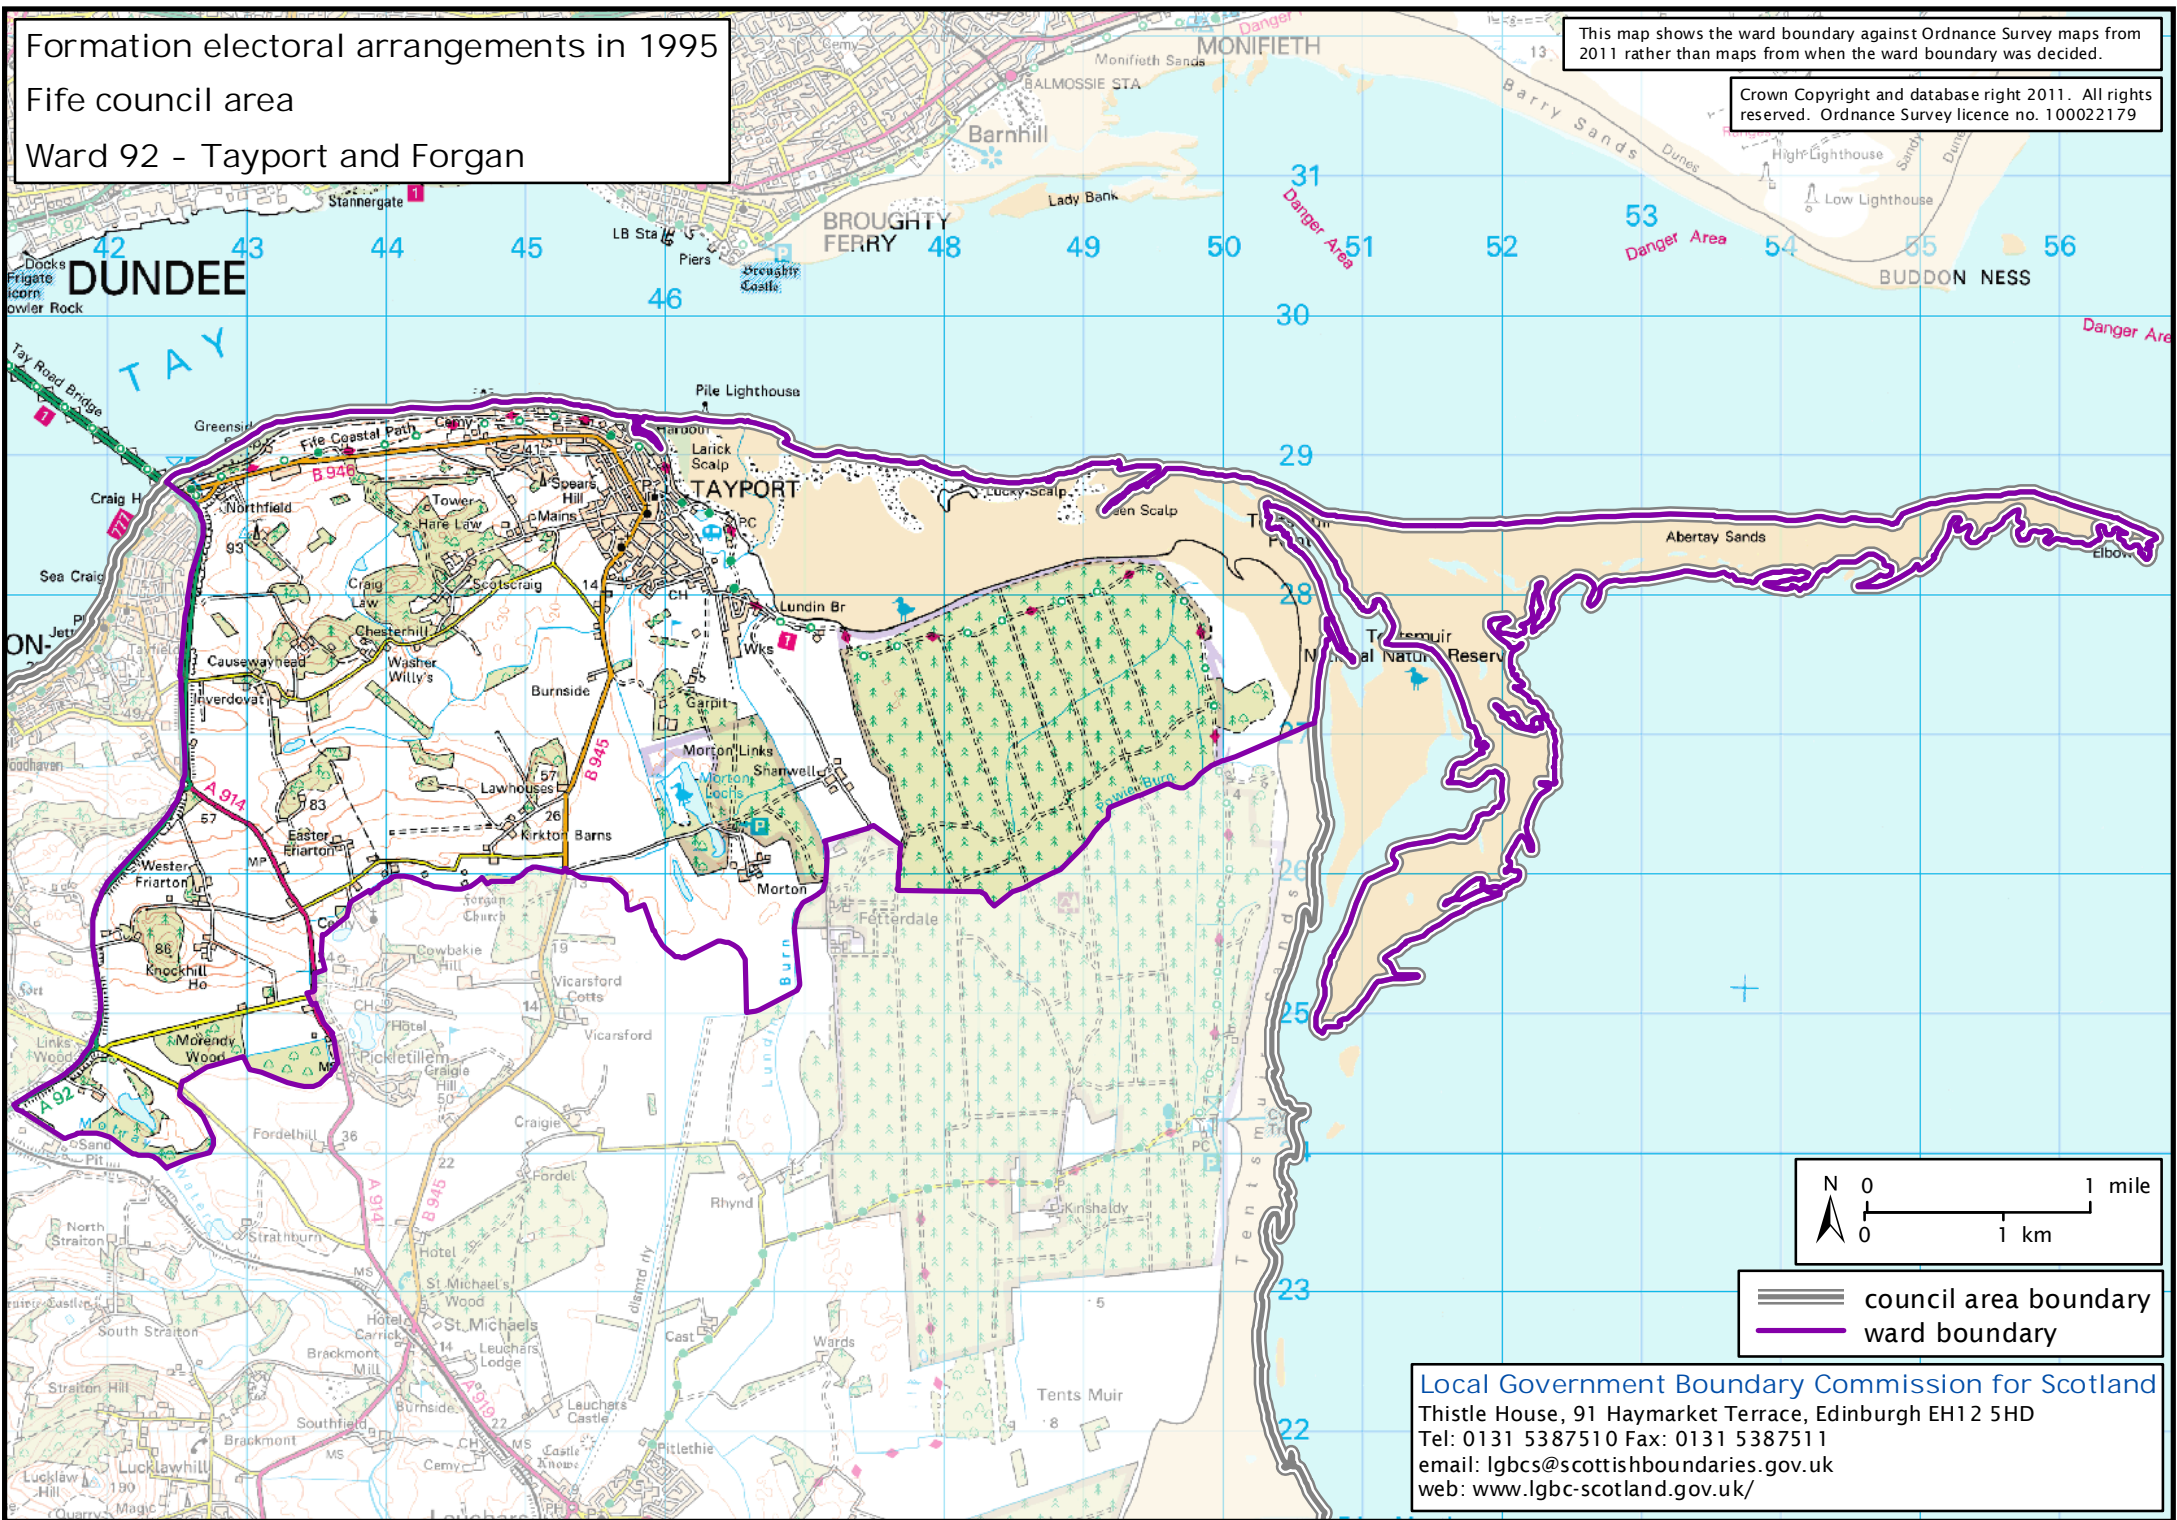

Formation electoral arrangements in 1995

Fife council area

Ward 92 - Tayport and Forgan

This map shows the ward boundary against Ordnance Survey maps from 2011 rather than maps from when the ward boundary was decided.

Crown Copyright and database right 2011. All rights reserved. Ordnance Survey licence no. 100022179

Local Government Boundary Commission for Scotland
Thistle House, 91 Haymarket Terrace, Edinburgh EH12 5HD
Tel: 0131 5387510 Fax: 0131 5387511
email: lgbc@scottishboundaries.gov.uk
web: www.lgbc-scotland.gov.uk/