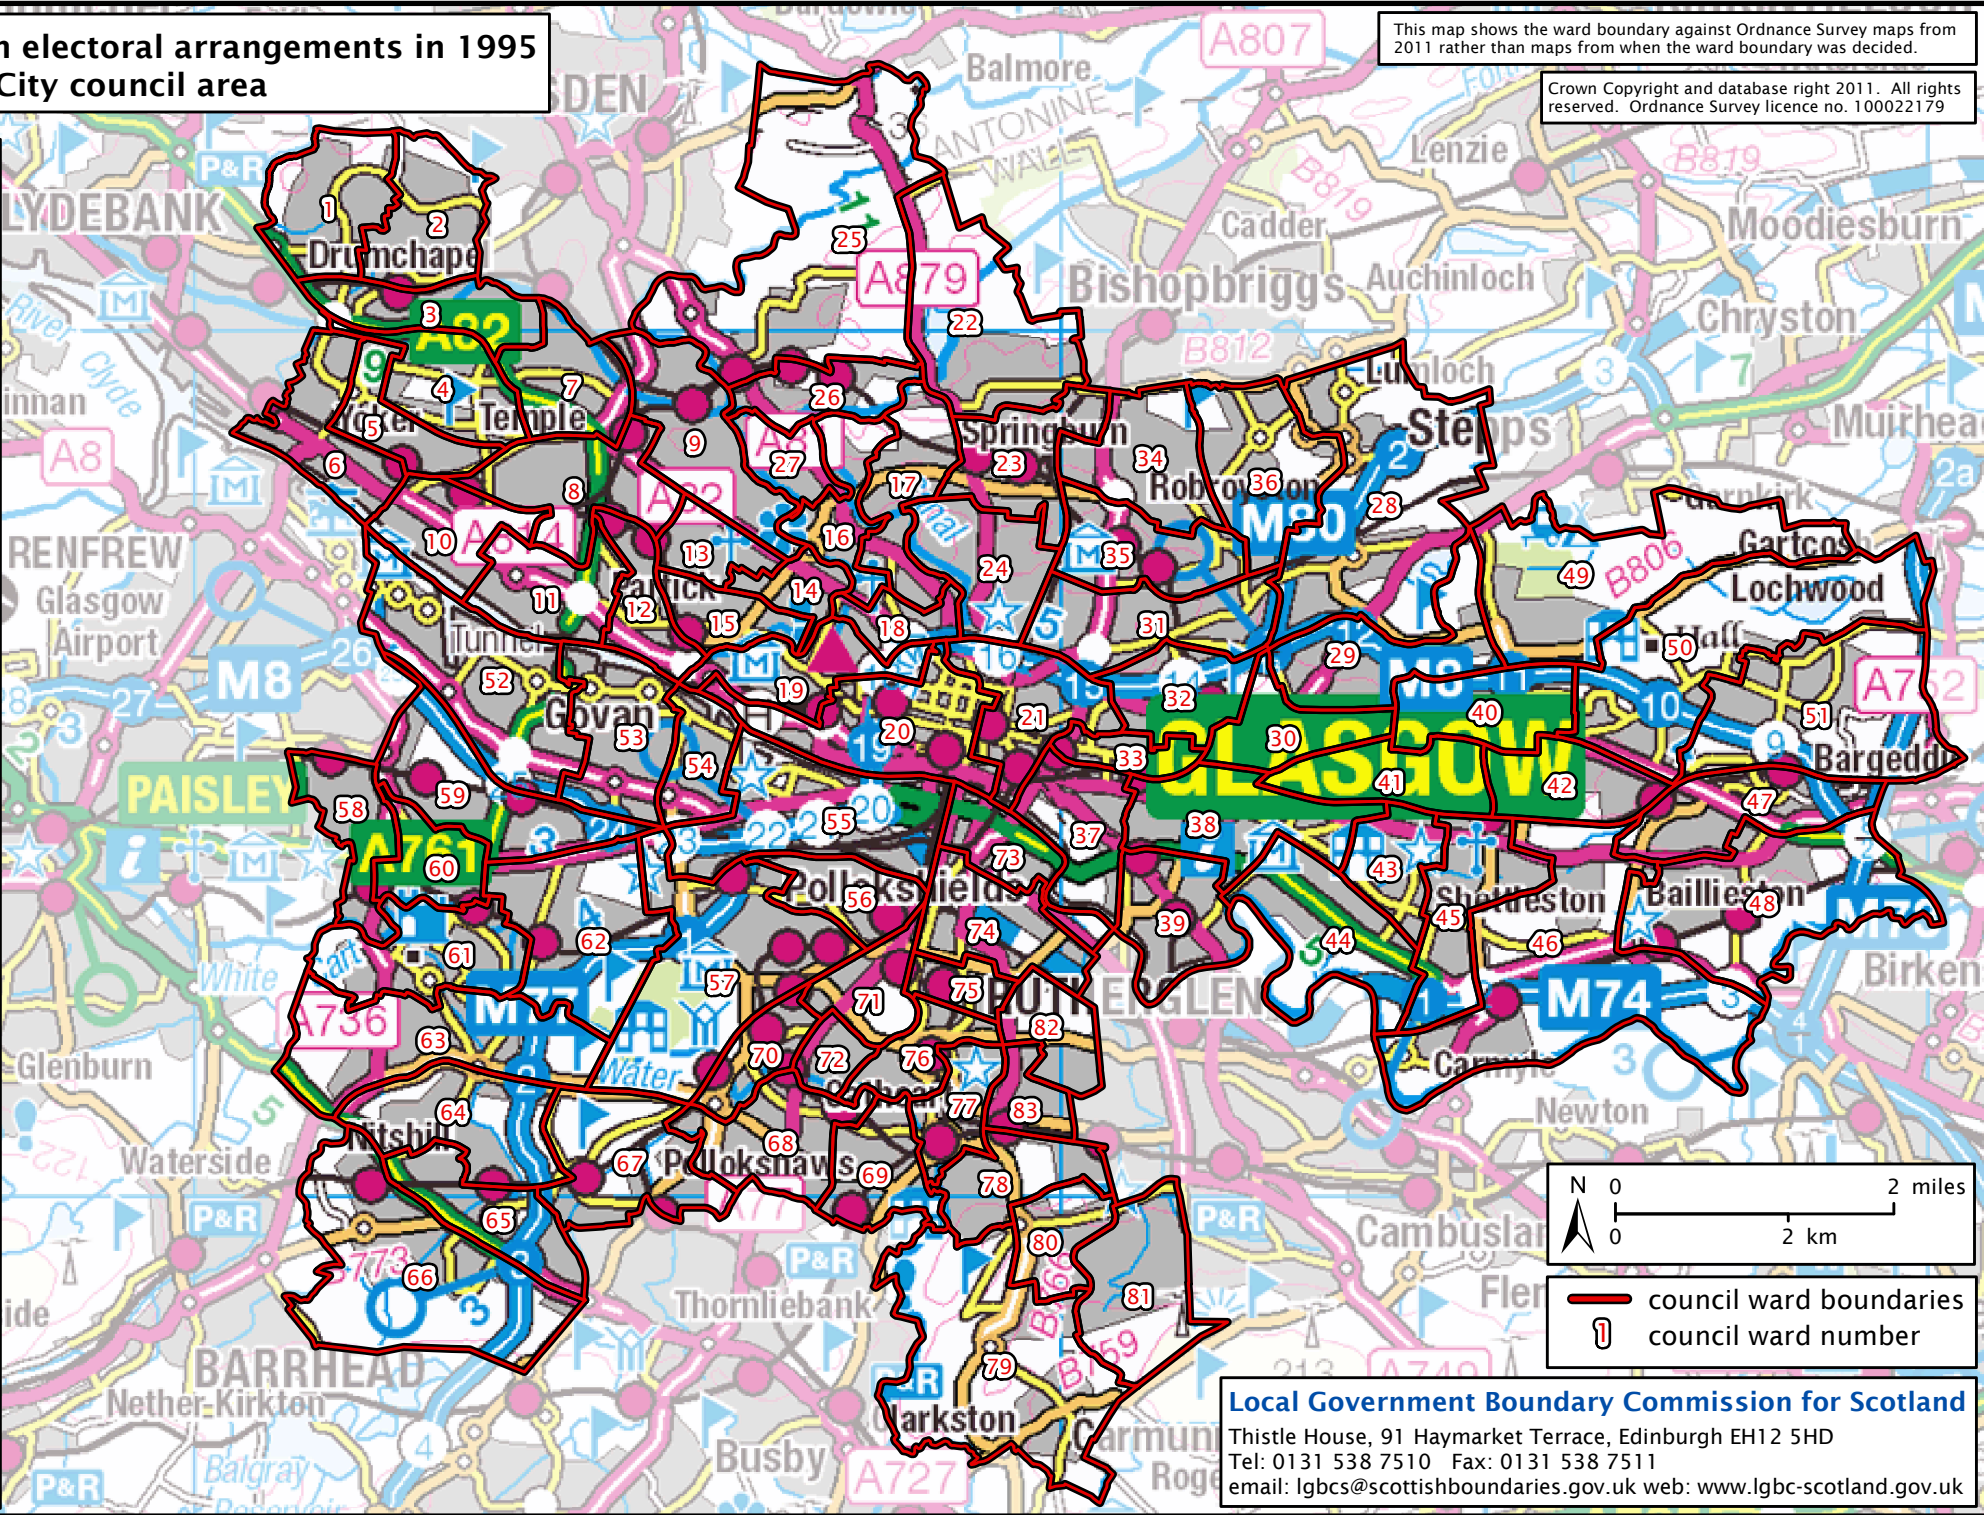

# Formation electoral arrangements in 1995 Glasgow City council area

This map shows the ward boundary against Ordnance Survey maps from 2011 rather than maps from when the ward boundary was decided.

Crown Copyright and database right 2011. All rights reserved. Ordnance Survey licence no. 100022179

Ward No.	Ward Name
1	DRUMRY
2	SUMMERHILL
3	BLAIRDARIE
4	KNIGHTSWOOD PARK
5	KNIGHTSWOOD SOUTH
6	YOKER
7	ANNIESLAND
8	JORDANHILL
9	KELVINDALE
10	SCOTSTOUN
11	VICTORIA PARK
12	BROOMHILL
13	HYNDLAND
14	HILLHEAD
15	PARTICK
16	KELVIN
17	FIRHILL
18	WOODLANDS
19	KELVINGROVE
20	ANDERSTON
21	MERCHANT CITY
22	MILTON
23	POSSIL
24	KEPPOCHHILL
25	SUMMERSTON
26	MARYHILL
27	WYNDFORD
28	ROBBOYSTON
29	GARTCRAG
30	CARNTYNE
31	ROYSTON
32	MILNBANK
33	DENNISTOUN
34	SPRINGBURN
35	COWLAIRS
36	WALLACEWELL
37	CALTON
38	BRIDGETON
39	DALMARNOCK
40	QUEENSIE
41	GREENFIELD
42	BARLANARK
43	TOLLROSS PARK
44	BRAIDFAULD
45	SHTLESTON
46	MOUNT VERNON
47	GARROWHILL
48	BAILLIESTON
49	GARTHAMLOCK
50	WELLHOUSE
51	EASTERHOUSE
52	DRUMOYNE
53	GOVAN
54	IBROX
55	KINGSTON
56	POLLOKSHIELDS EAST
57	MAXWELL PARK
58	PENLEE
59	CRAIGTON
60	CARDONALD
61	POLLOK
62	MOSSPARK
63	CROOKSTON
64	SOUTH POLLOK
65	ARDEEN
66	LEVERNOLM
67	CARNWADRIC
68	NEWLANDS
69	CATHCART
70	POLLOKSHAW
71	STRATHBUNGO
72	LANGSIDE
73	HUTCHESONTOWN
74	OATLANDS
75	GOVANHILL
76	BATTLEFIELD
77	MOUNT FLORIDA
78	AIKENHEAD
79	CARMUNNOCK
80	CASTLEMILK
81	GLENWOOD
82	TORYGLEN
83	KING'S PARK