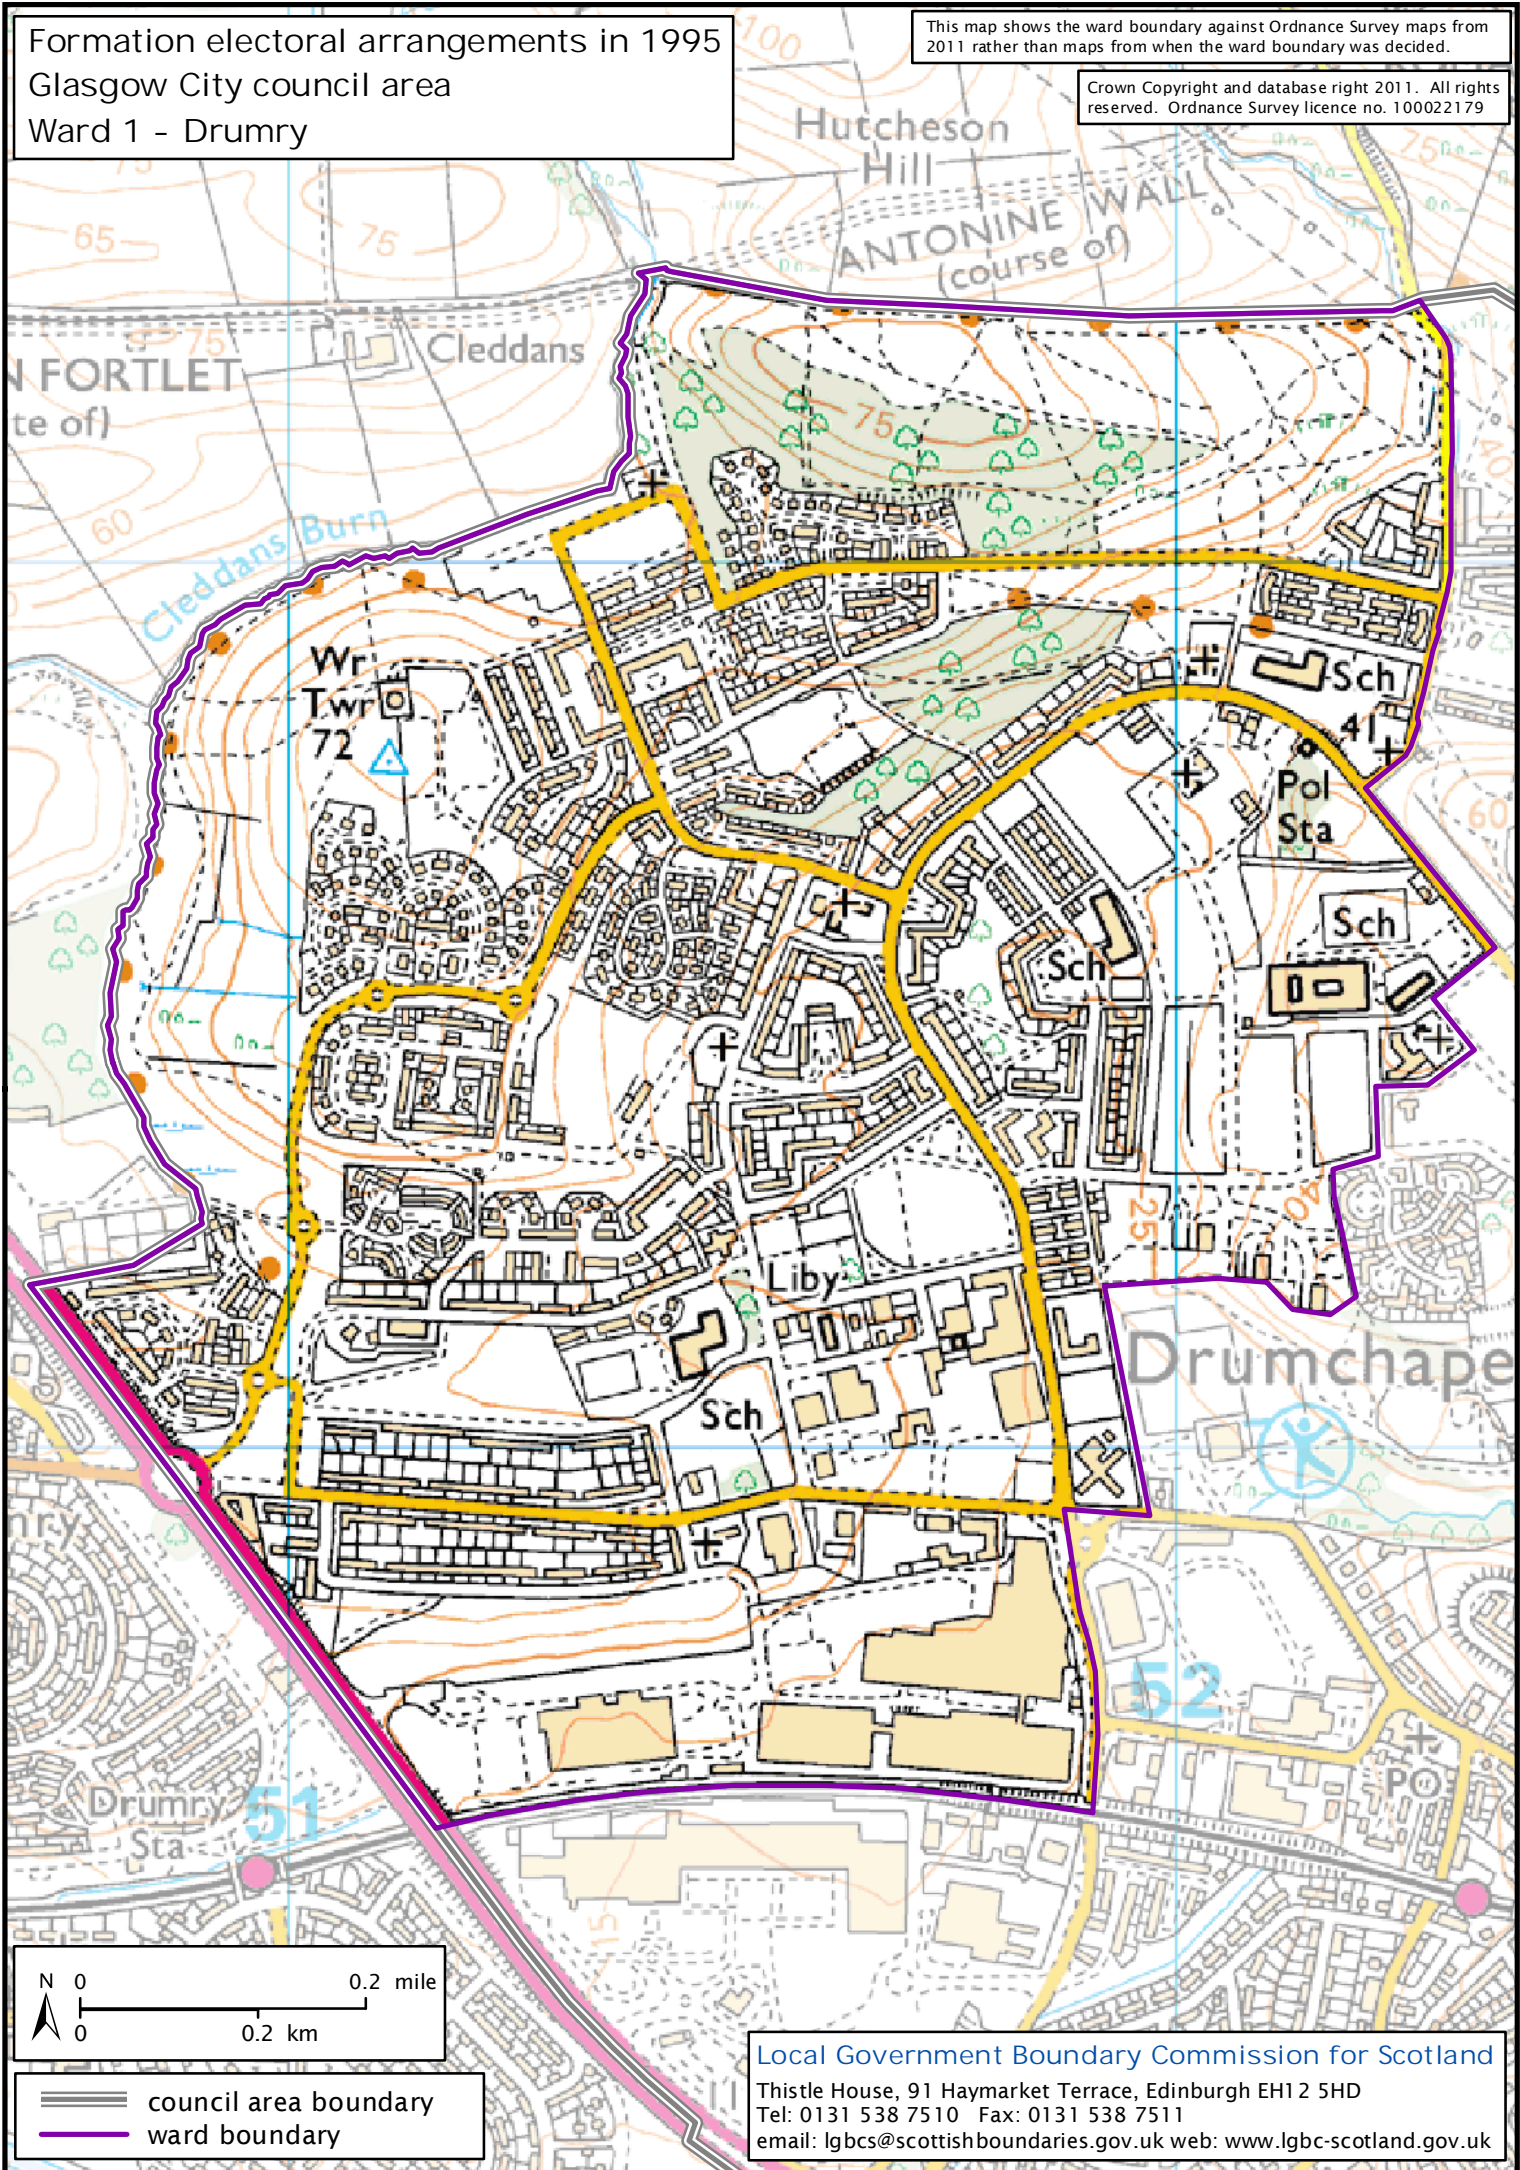

Formation electoral arrangements in 1995
Glasgow City council area
Ward 1 - Drumry

This map shows the ward boundary against Ordnance Survey maps from 2011 rather than maps from when the ward boundary was decided.

Crown Copyright and database right 2011. All rights reserved. Ordnance Survey licence no. 100022179

— council area boundary
— ward boundary

Local Government Boundary Commission for Scotland
Thistle House, 91 Haymarket Terrace, Edinburgh EH1 2 5HD
Tel: 0131 538 7510 Fax: 0131 538 7511
email: lgbc@scottishboundaries.gov.uk web: www.lgbc-scotland.gov.uk