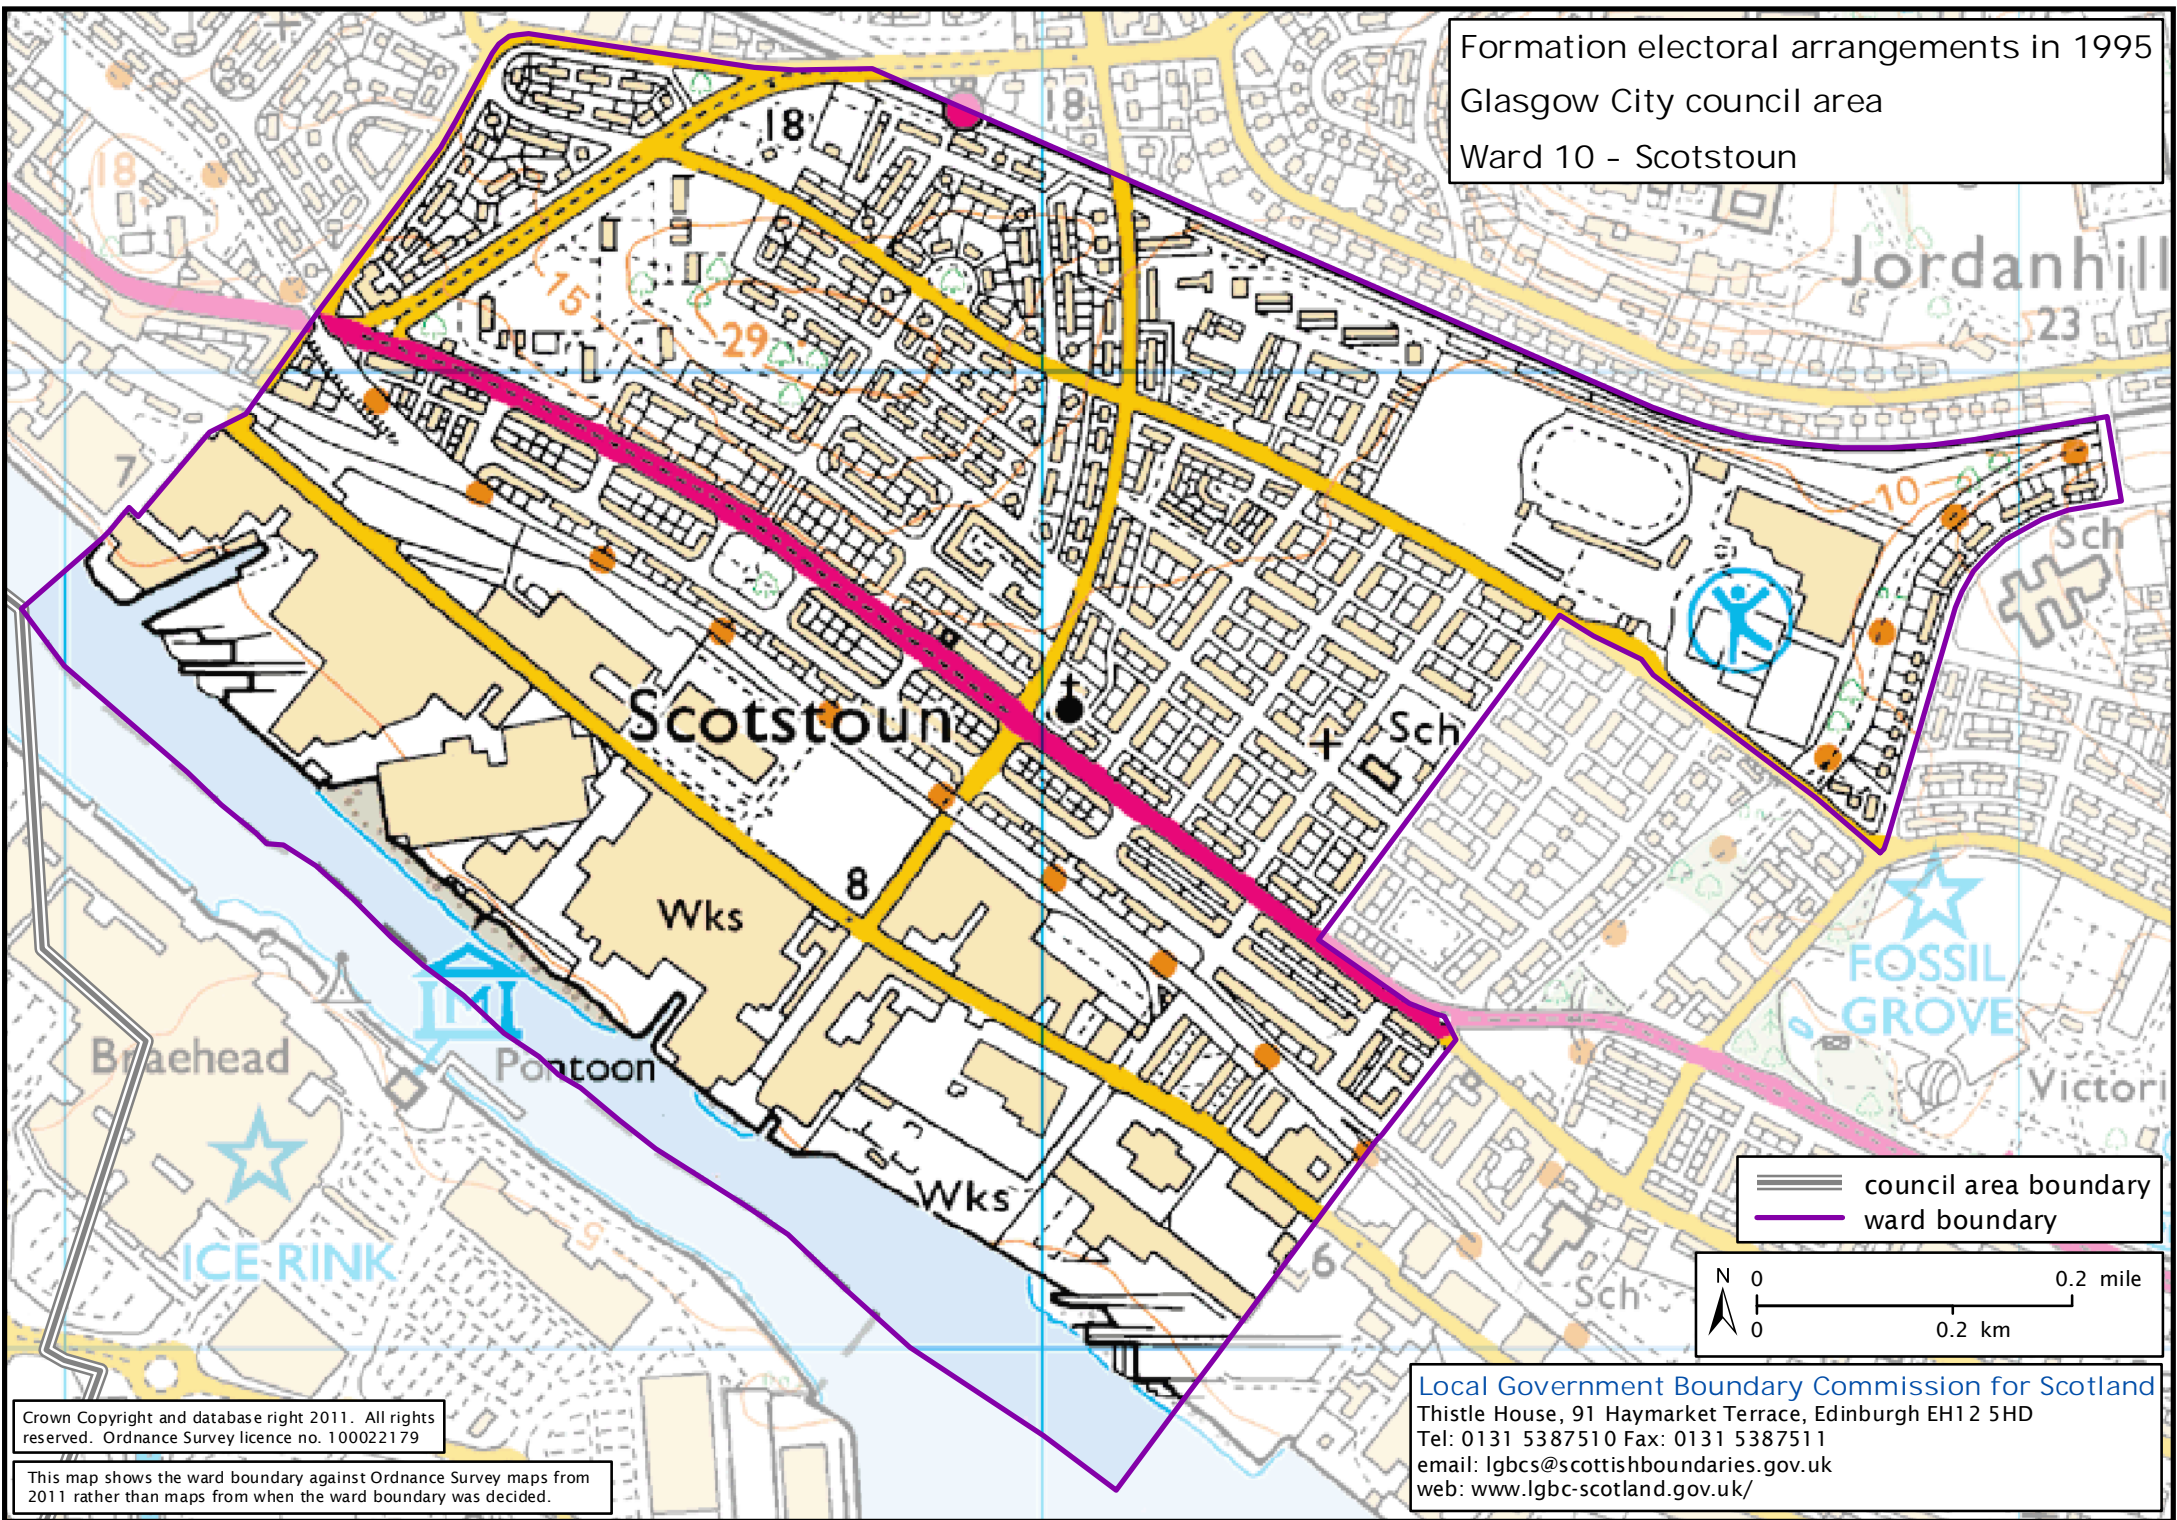

Formation electoral arrangements in 1995  
Glasgow City council area  
Ward 10 - Scotstoun

Crown Copyright and database right 2011. All rights reserved. Ordnance Survey licence no. 100022179

This map shows the ward boundary against Ordnance Survey maps from 2011 rather than maps from when the ward boundary was decided.