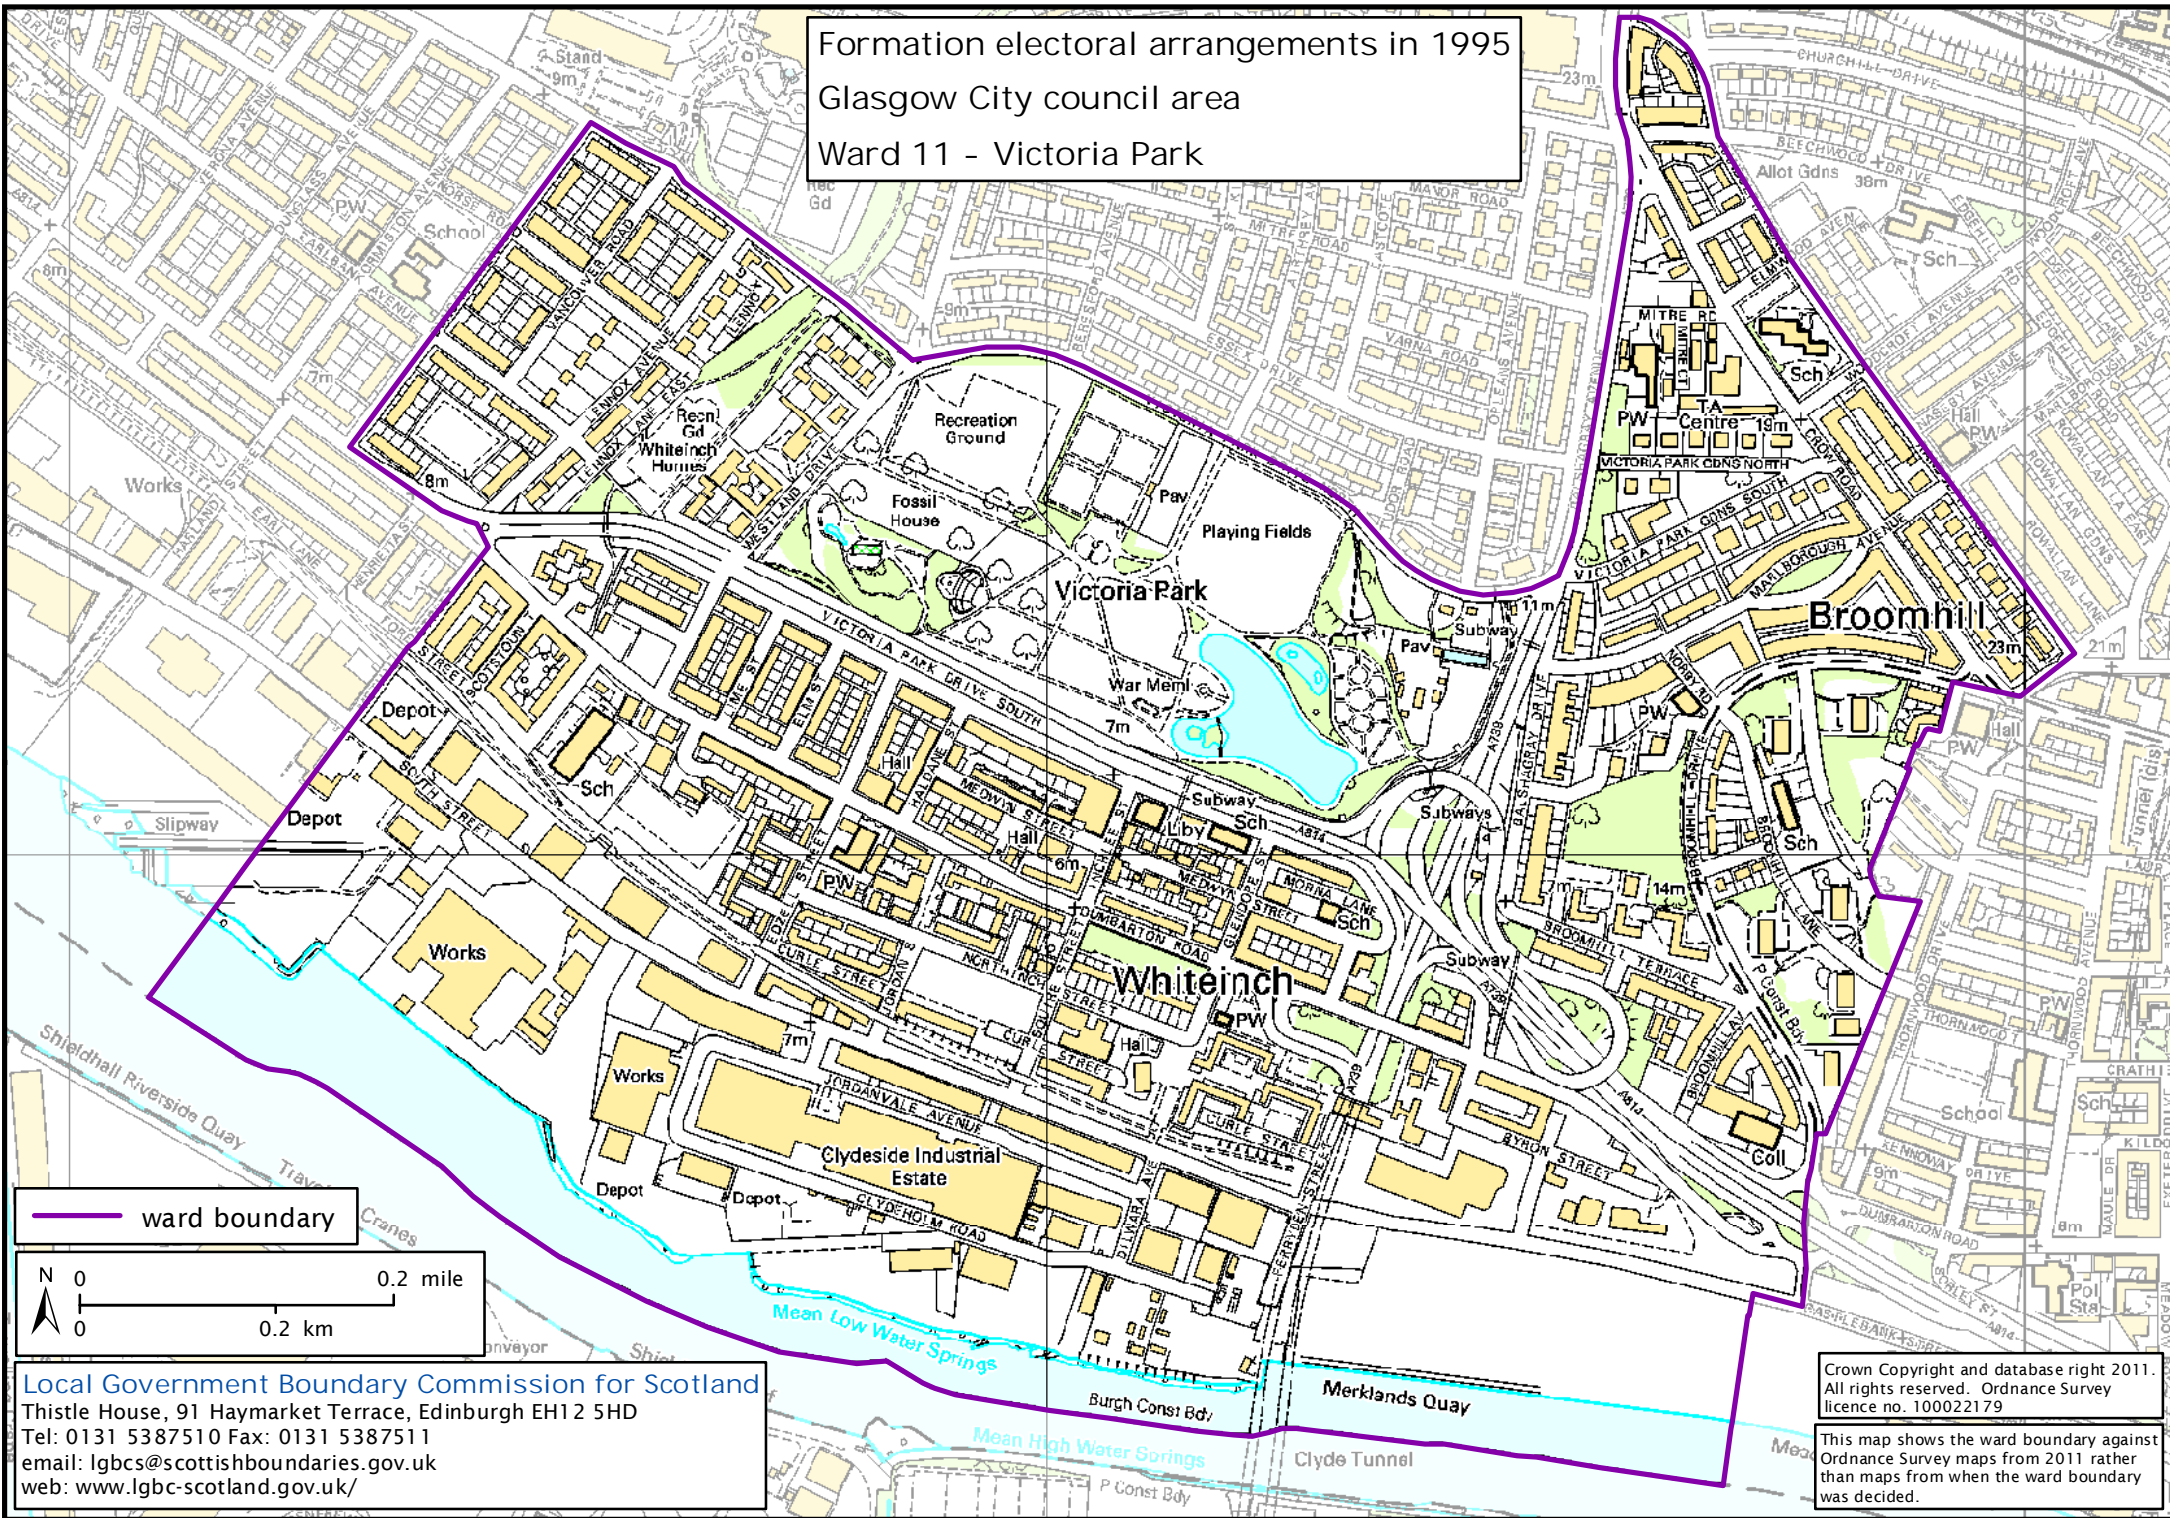

Formation electoral arrangements in 1995
 Glasgow City council area
 Ward 11 - Victoria Park

Local Government Boundary Commission for Scotland
 Thistle House, 91 Haymarket Terrace, Edinburgh EH12 5HD
 Tel: 0131 5387510 Fax: 0131 5387511
 email: lgbc@scottishboundaries.gov.uk
 web: www.lgbc-scotland.gov.uk/

Crown Copyright and database right 2011.
 All rights reserved. Ordnance Survey
 licence no. 100022179

This map shows the ward boundary against
 Ordnance Survey maps from 2011 rather
 than maps from when the ward boundary
 was decided.