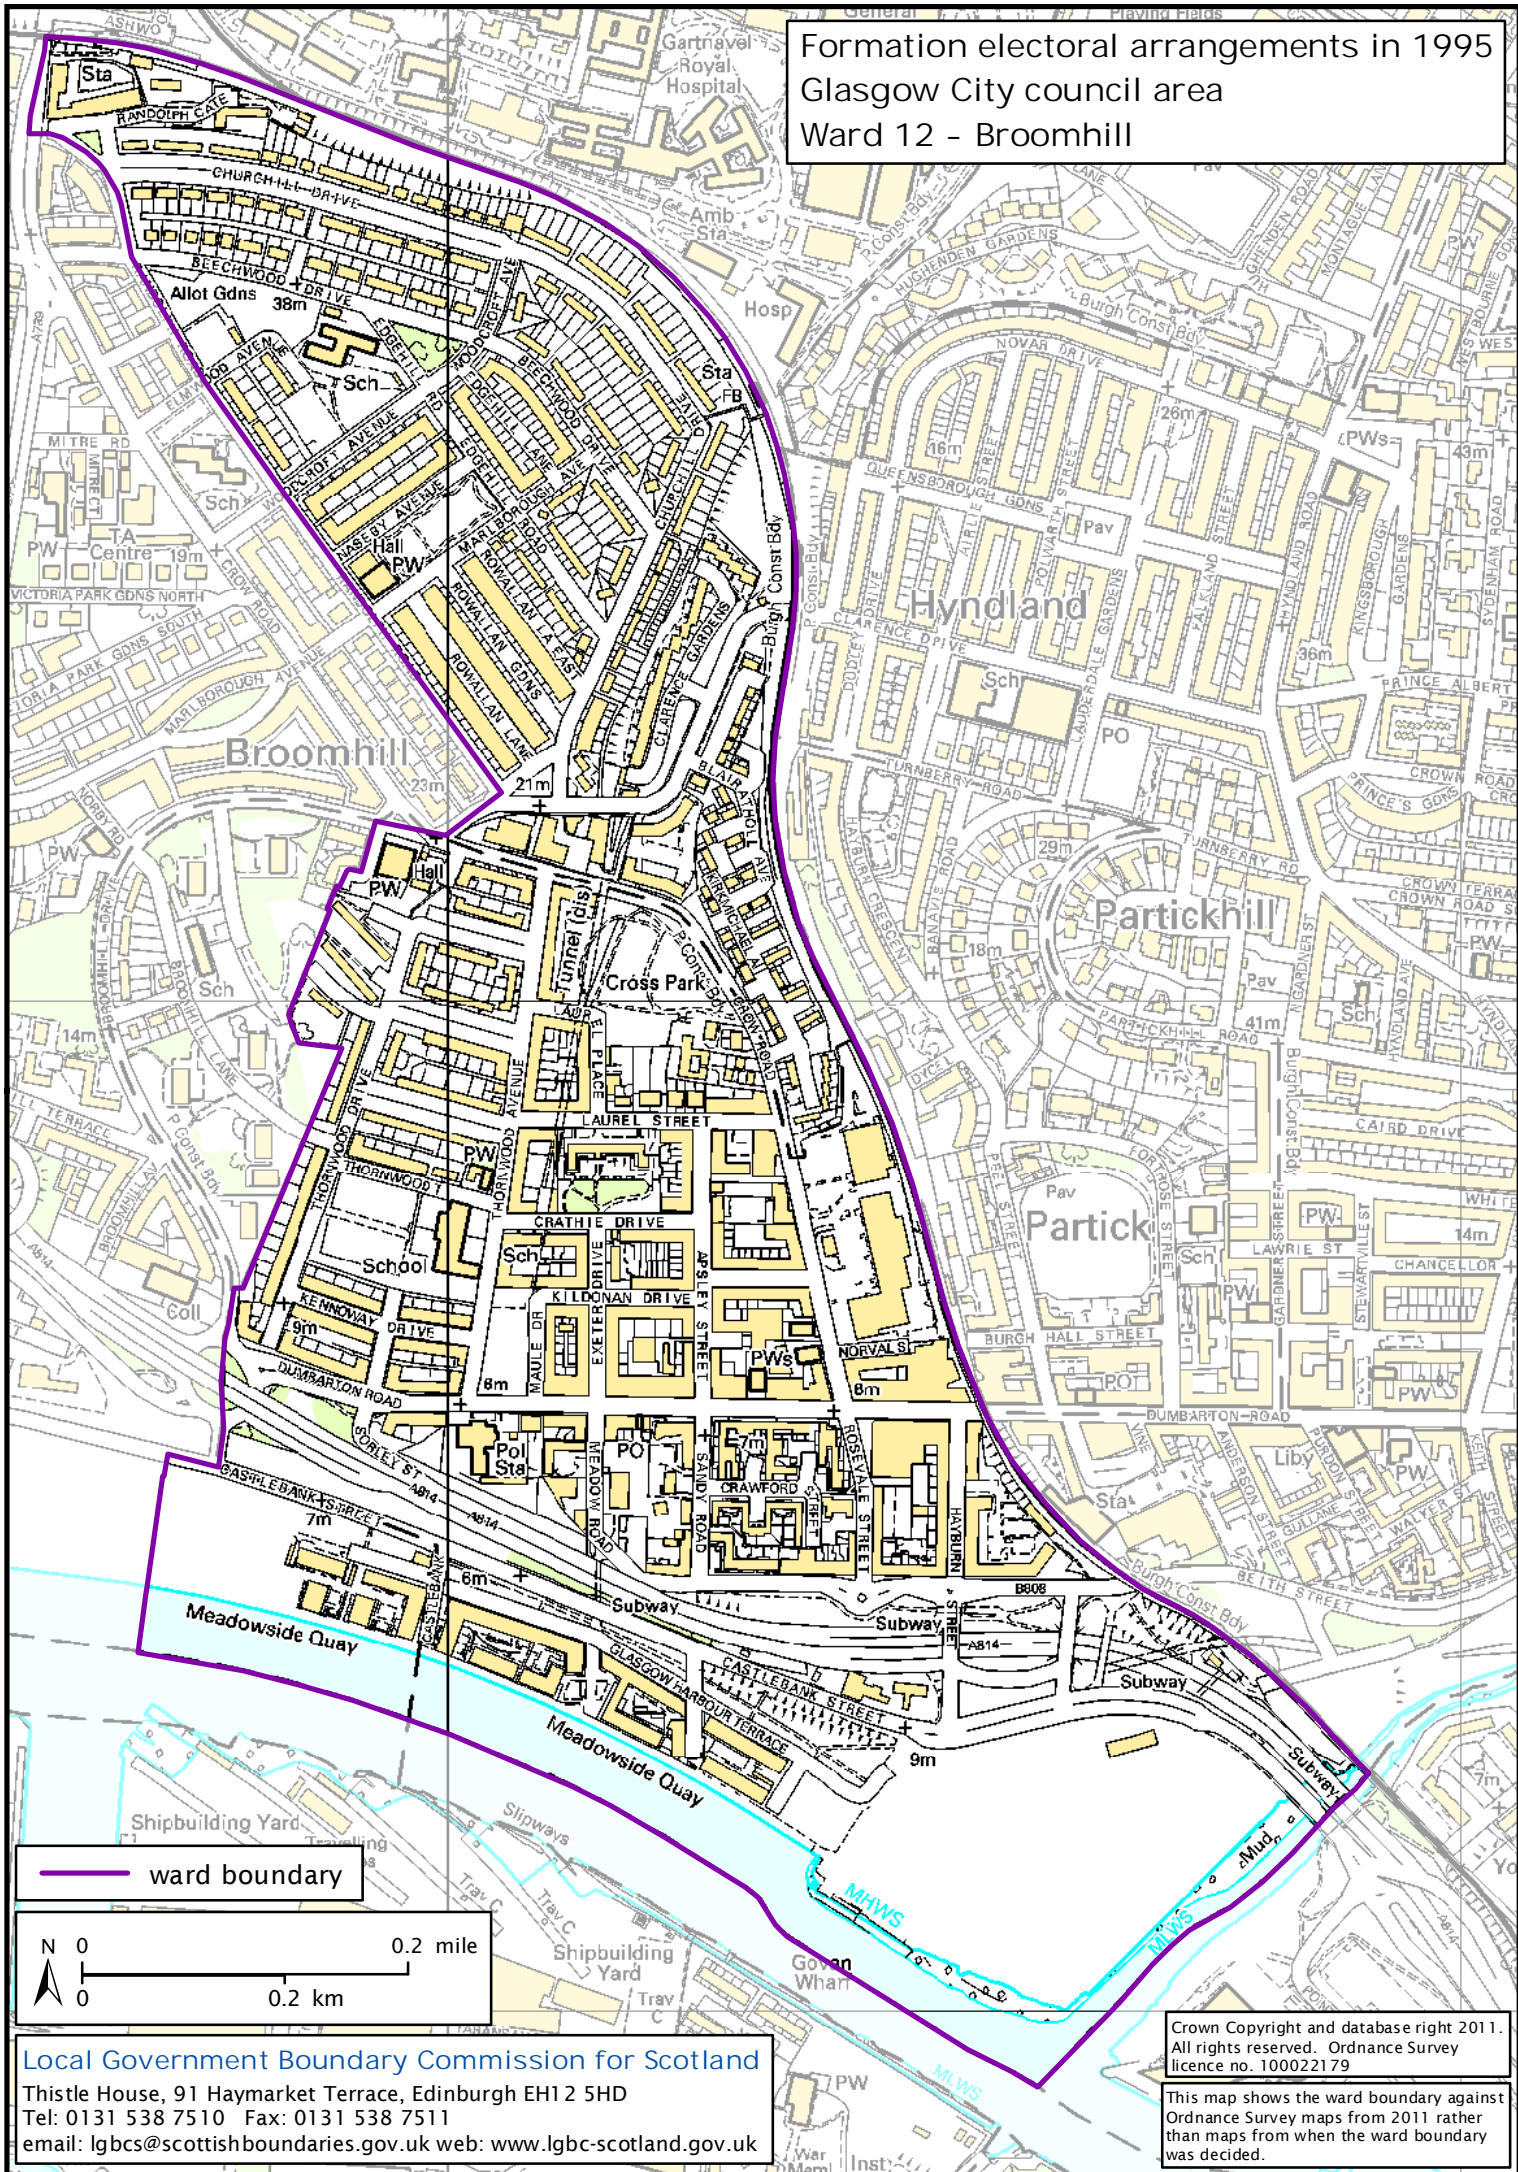

Formation electoral arrangements in 1995  
 Glasgow City council area  
 Ward 12 - Broomhill

ward boundary

Local Government Boundary Commission for Scotland  
 Thistle House, 91 Haymarket Terrace, Edinburgh EH1 2 5HD  
 Tel: 0131 538 7510 Fax: 0131 538 7511  
 email: lgbc@scottishboundaries.gov.uk web: www.lgbc-scotland.gov.uk

Crown Copyright and database right 2011.  
 All rights reserved. Ordnance Survey  
 licence no. 100022179

This map shows the ward boundary against  
 Ordnance Survey maps from 2011 rather than  
 maps from when the ward boundary  
 was decided.