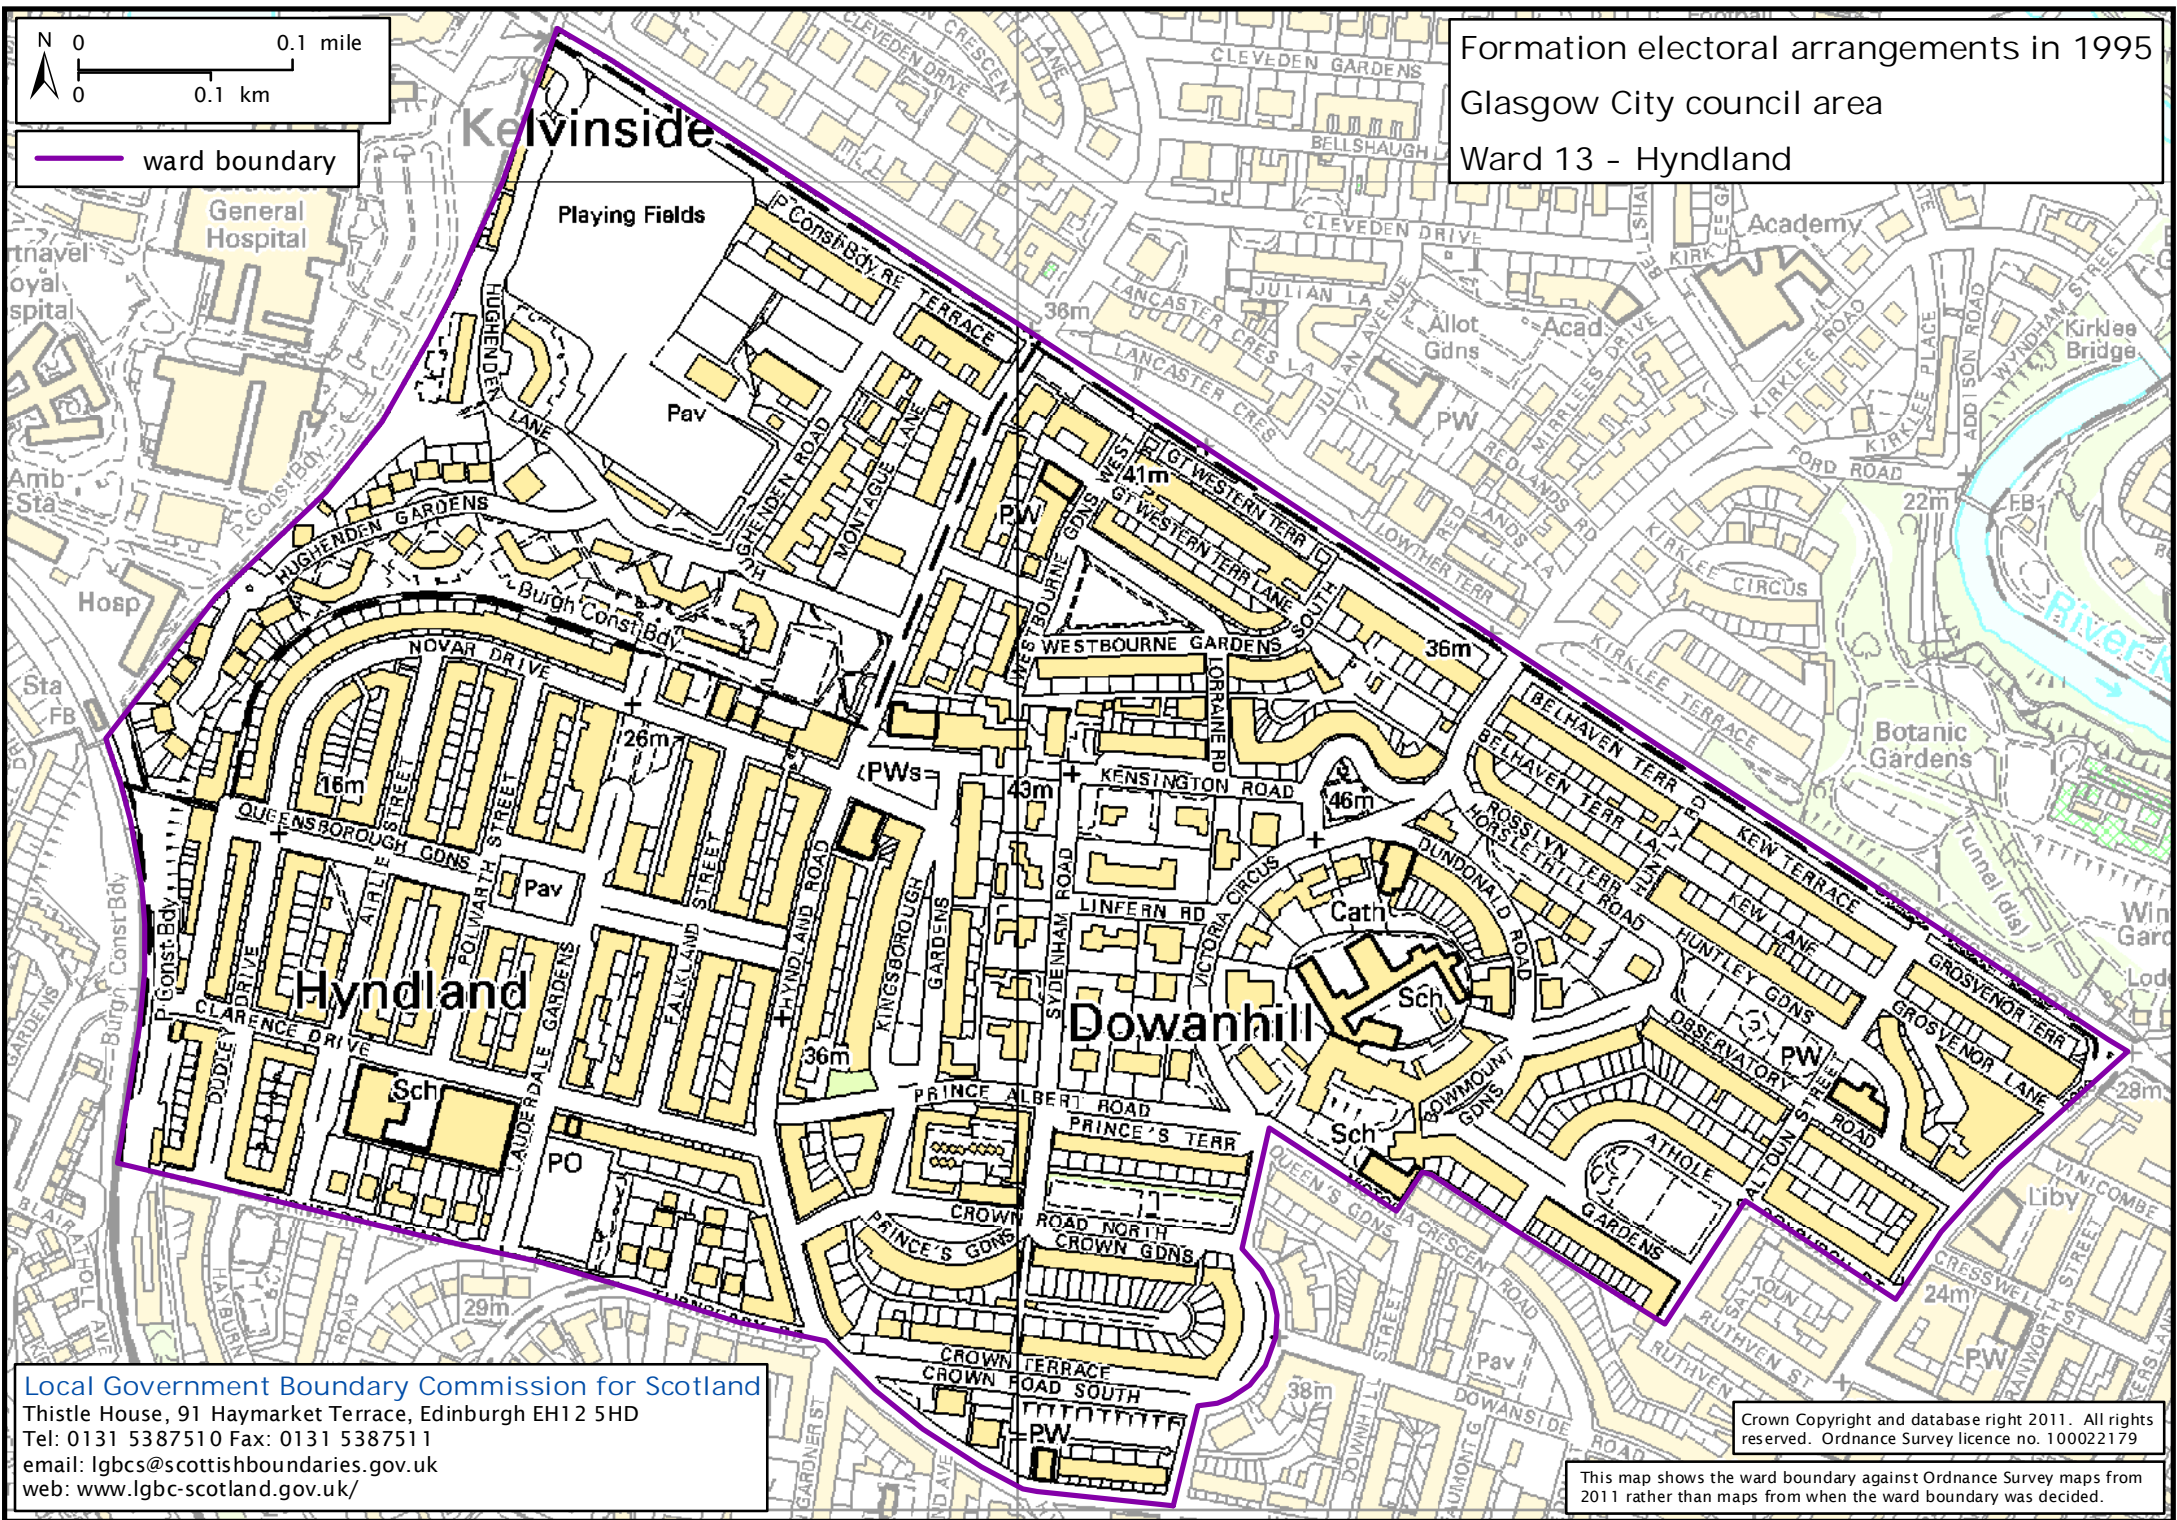

— ward boundary

Formation electoral arrangements in 1995
 Glasgow City council area
 Ward 13 - Hyndland

Local Government Boundary Commission for Scotland
 Thistle House, 91 Haymarket Terrace, Edinburgh EH12 5HD
 Tel: 0131 5387510 Fax: 0131 5387511
 email: lgbc@scottishboundaries.gov.uk
 web: www.lgbc-scotland.gov.uk/

Crown Copyright and database right 2011. All rights reserved. Ordnance Survey licence no. 100022179

This map shows the ward boundary against Ordnance Survey maps from 2011 rather than maps from when the ward boundary was decided.