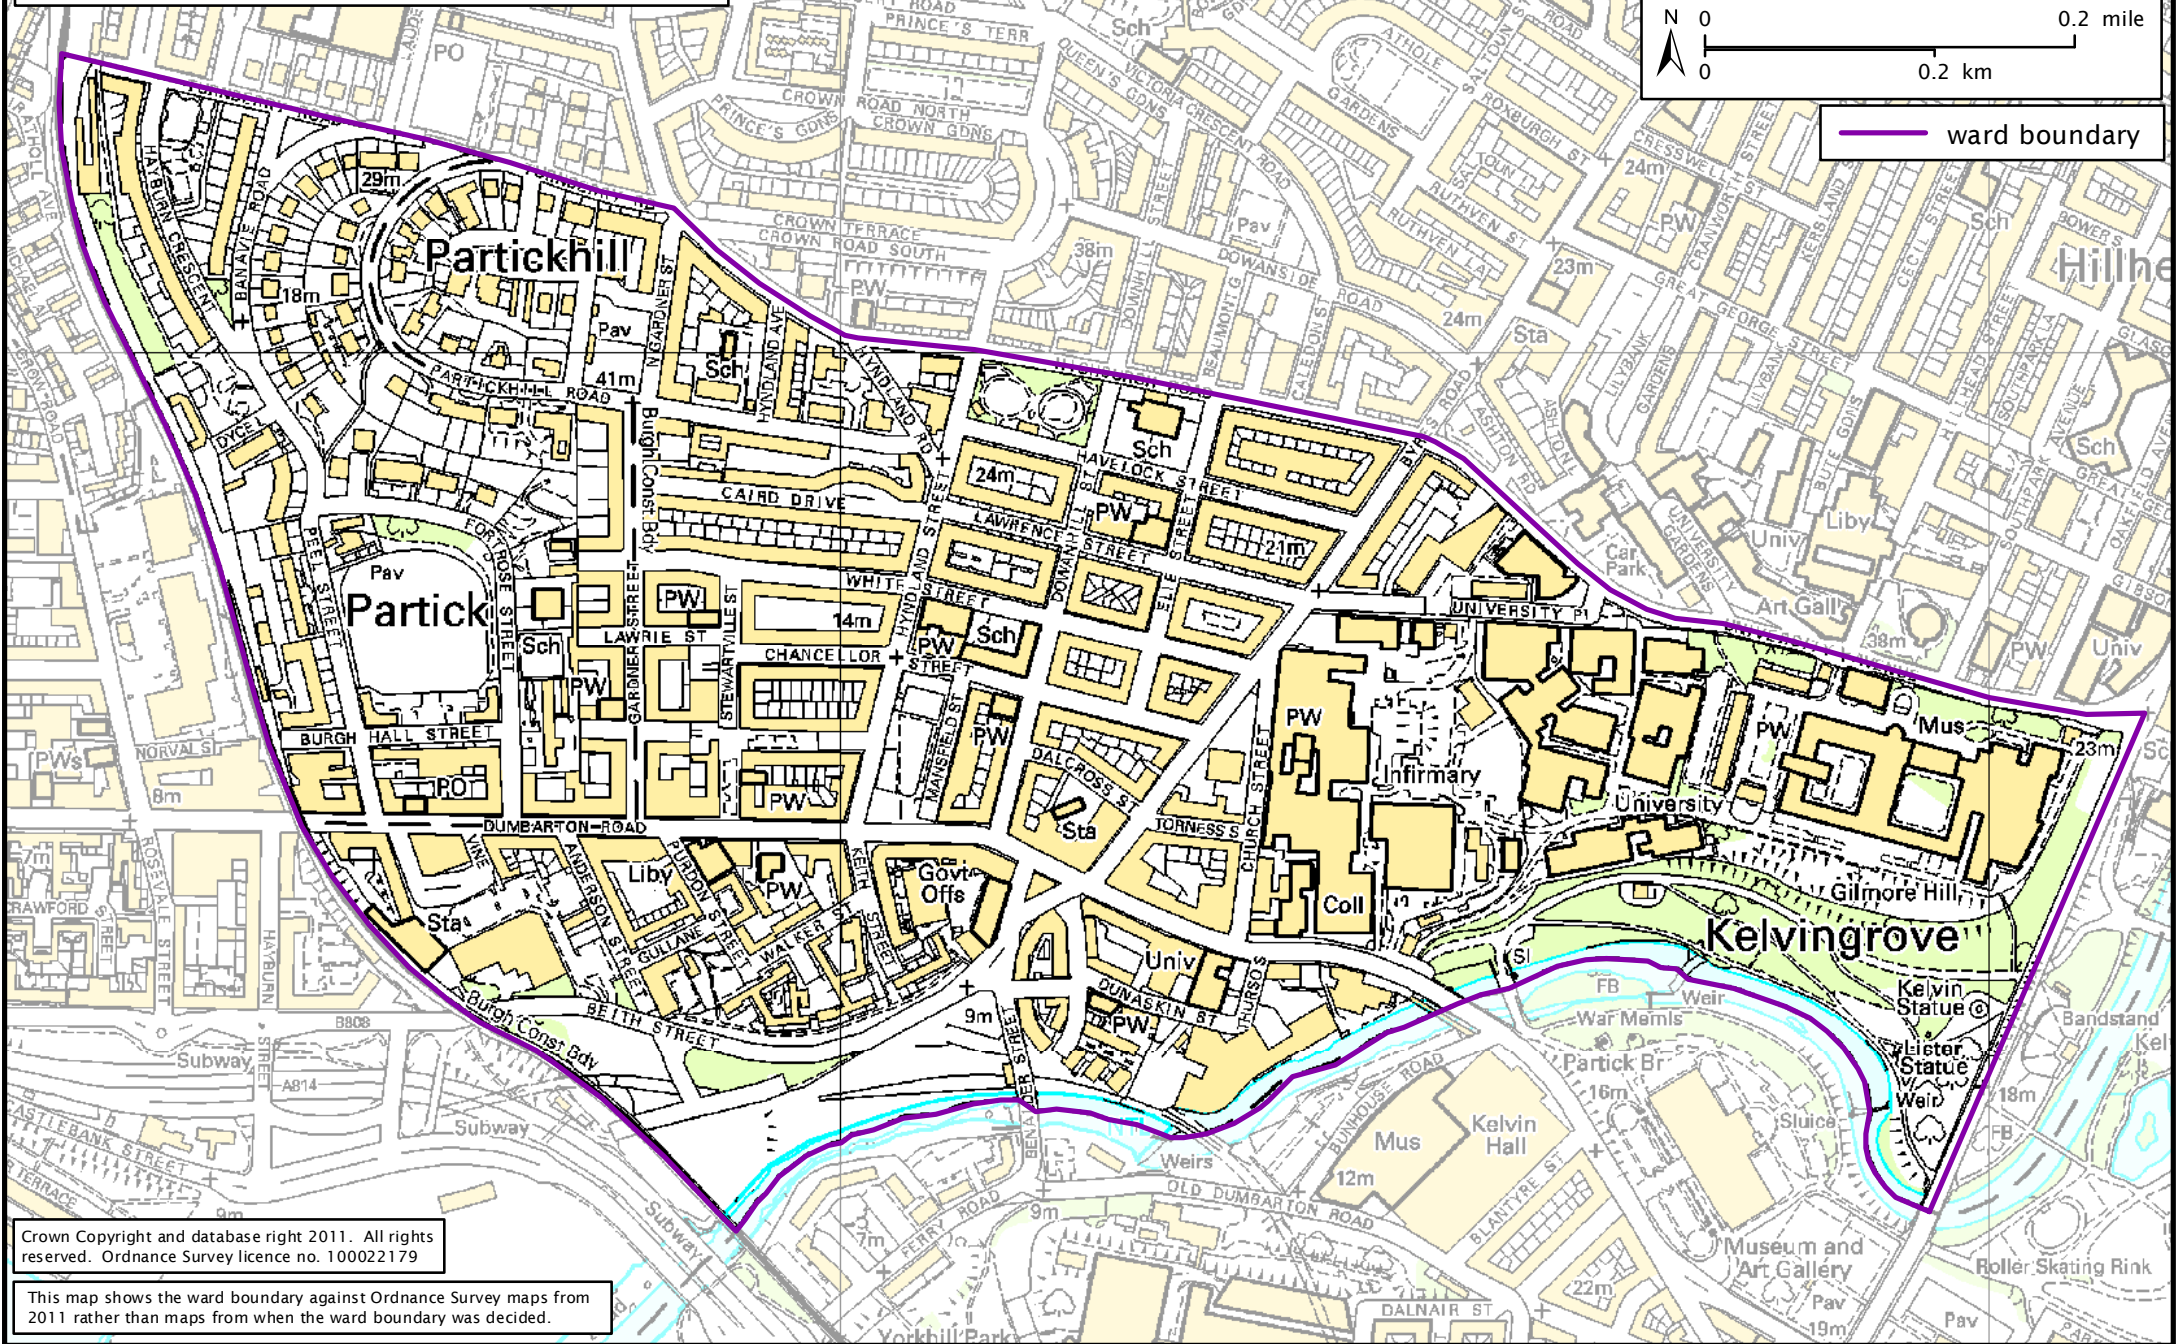

Formation electoral arrangements in 1995

Glasgow City council area

Ward 15 - Partick

Local Government Boundary Commission for Scotland

Thistle House, 91 Haymarket Terrace, Edinburgh EH12 5HD

Tel: 0131 5387510 Fax: 0131 5387511

email: lgbc@scottishboundaries.gov.uk

web: www.lgbc-scotland.gov.uk/

— ward boundary

Crown Copyright and database right 2011. All rights reserved. Ordnance Survey licence no. 100022179

This map shows the ward boundary against Ordnance Survey maps from 2011 rather than maps from when the ward boundary was decided.