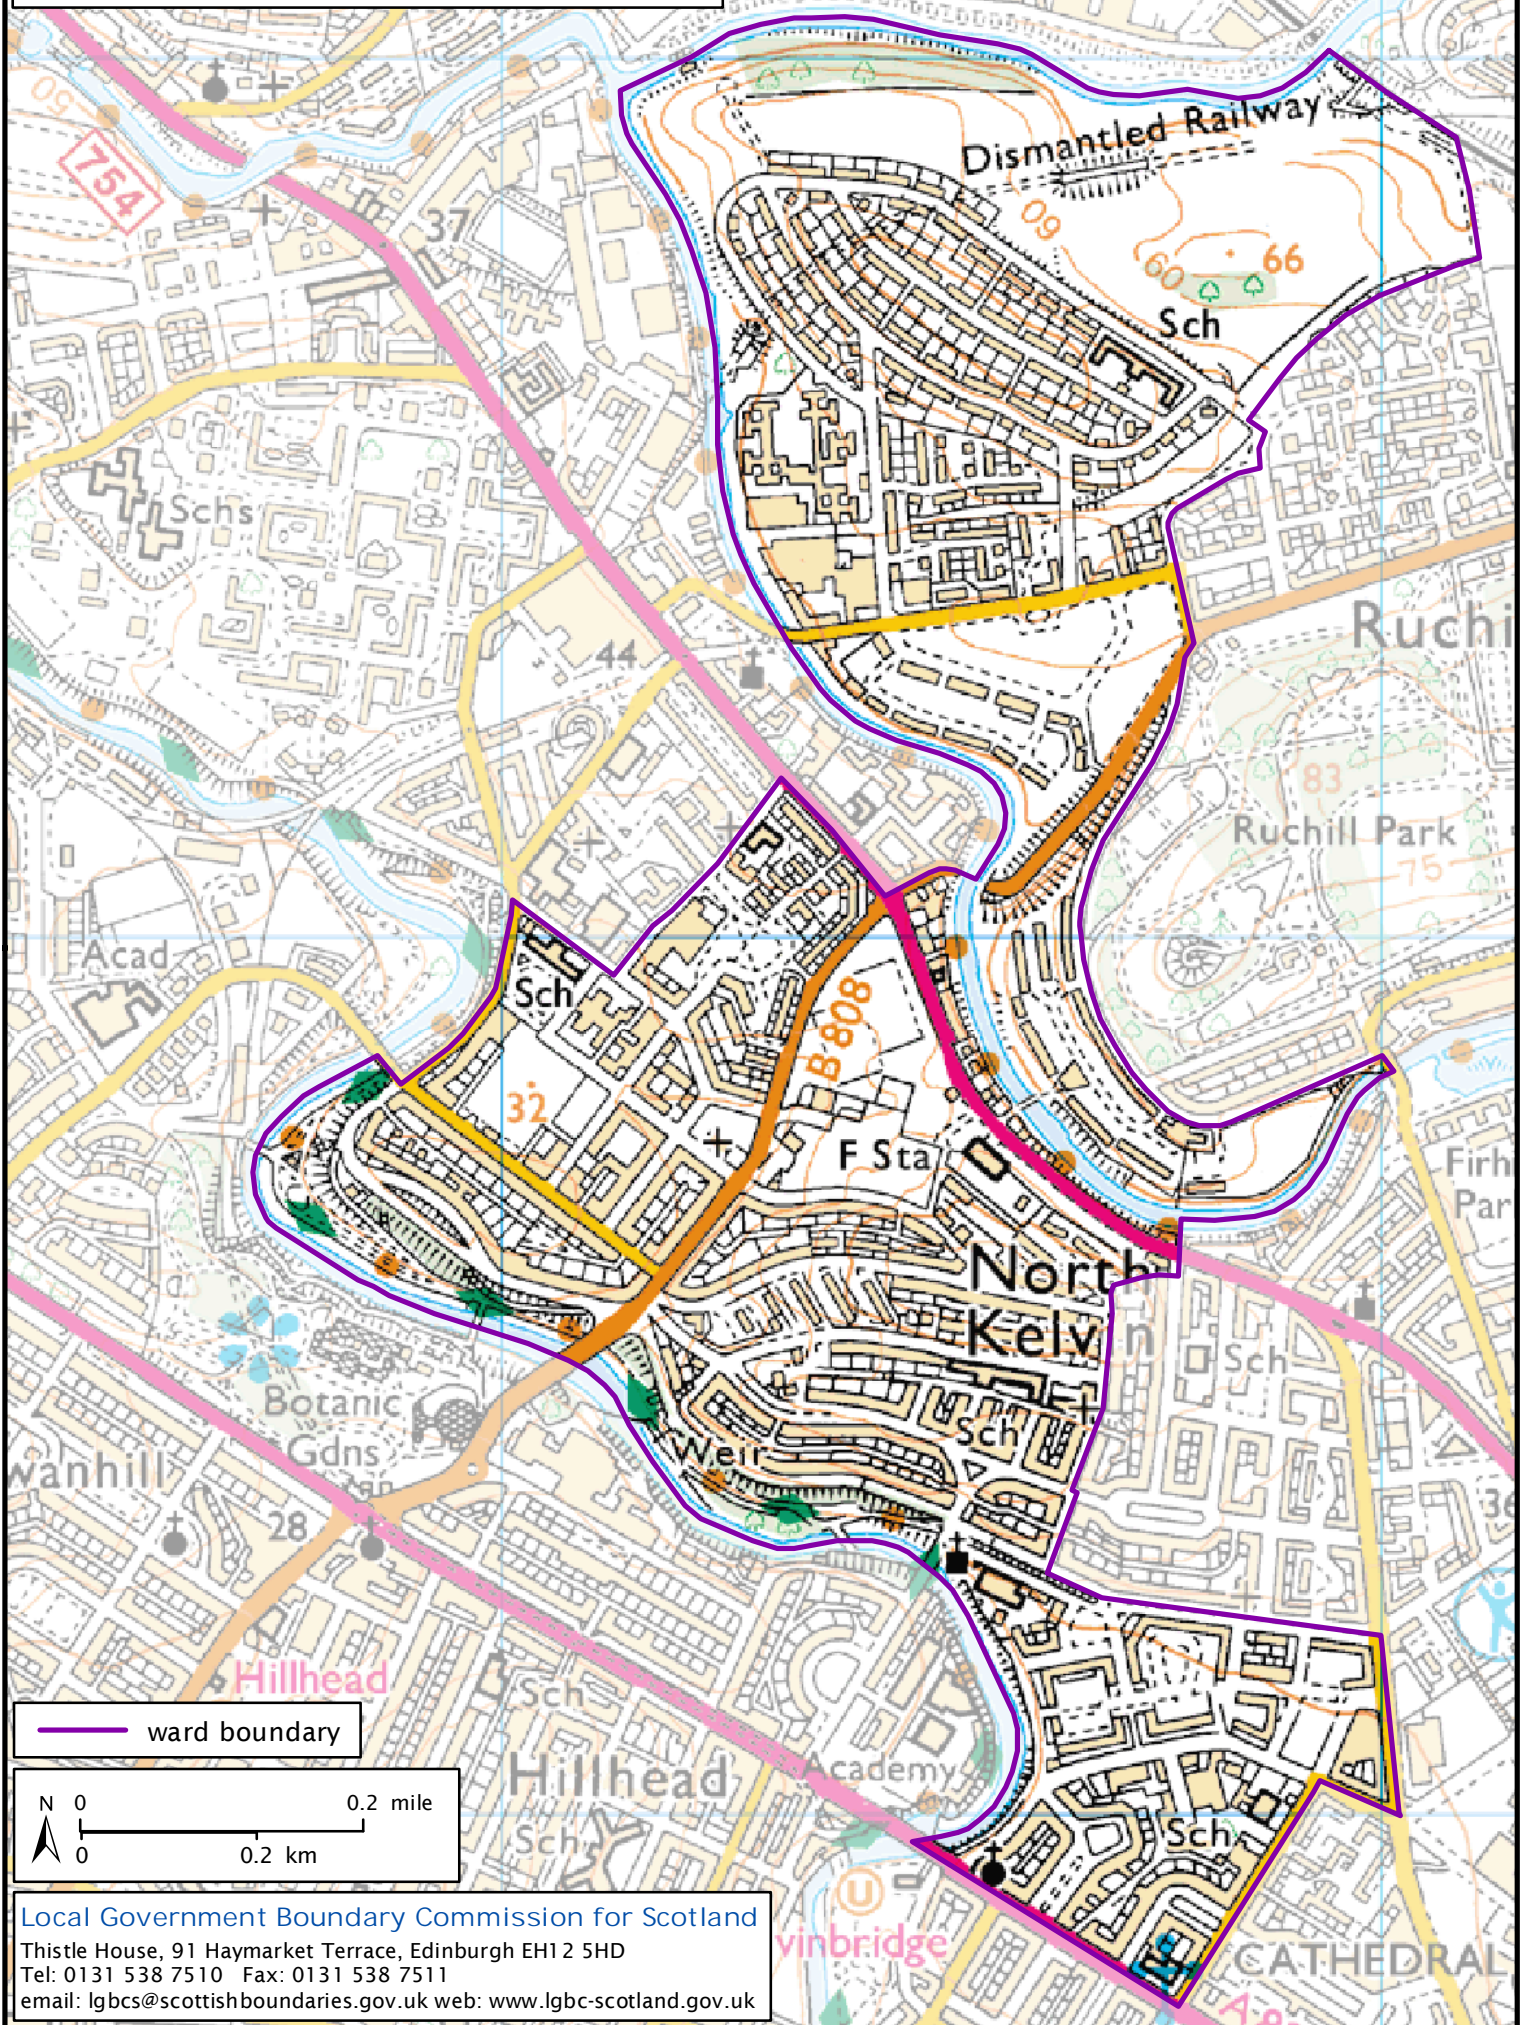

Formation electoral arrangements in 1995

Glasgow City council area

Ward 16 - Kelvin

This map shows the ward boundary against Ordnance Survey maps from 2011 rather than maps from when the ward boundary was decided.

Crown Copyright and database right 2011. All rights reserved. Ordnance Survey licence no. 100022179

— ward boundary

Local Government Boundary Commission for Scotland
Thistle House, 91 Haymarket Terrace, Edinburgh EH1 2 5HD
Tel: 0131 538 7510 Fax: 0131 538 7511
email: lgbc@scottishboundaries.gov.uk web: www.lgbc-scotland.gov.uk