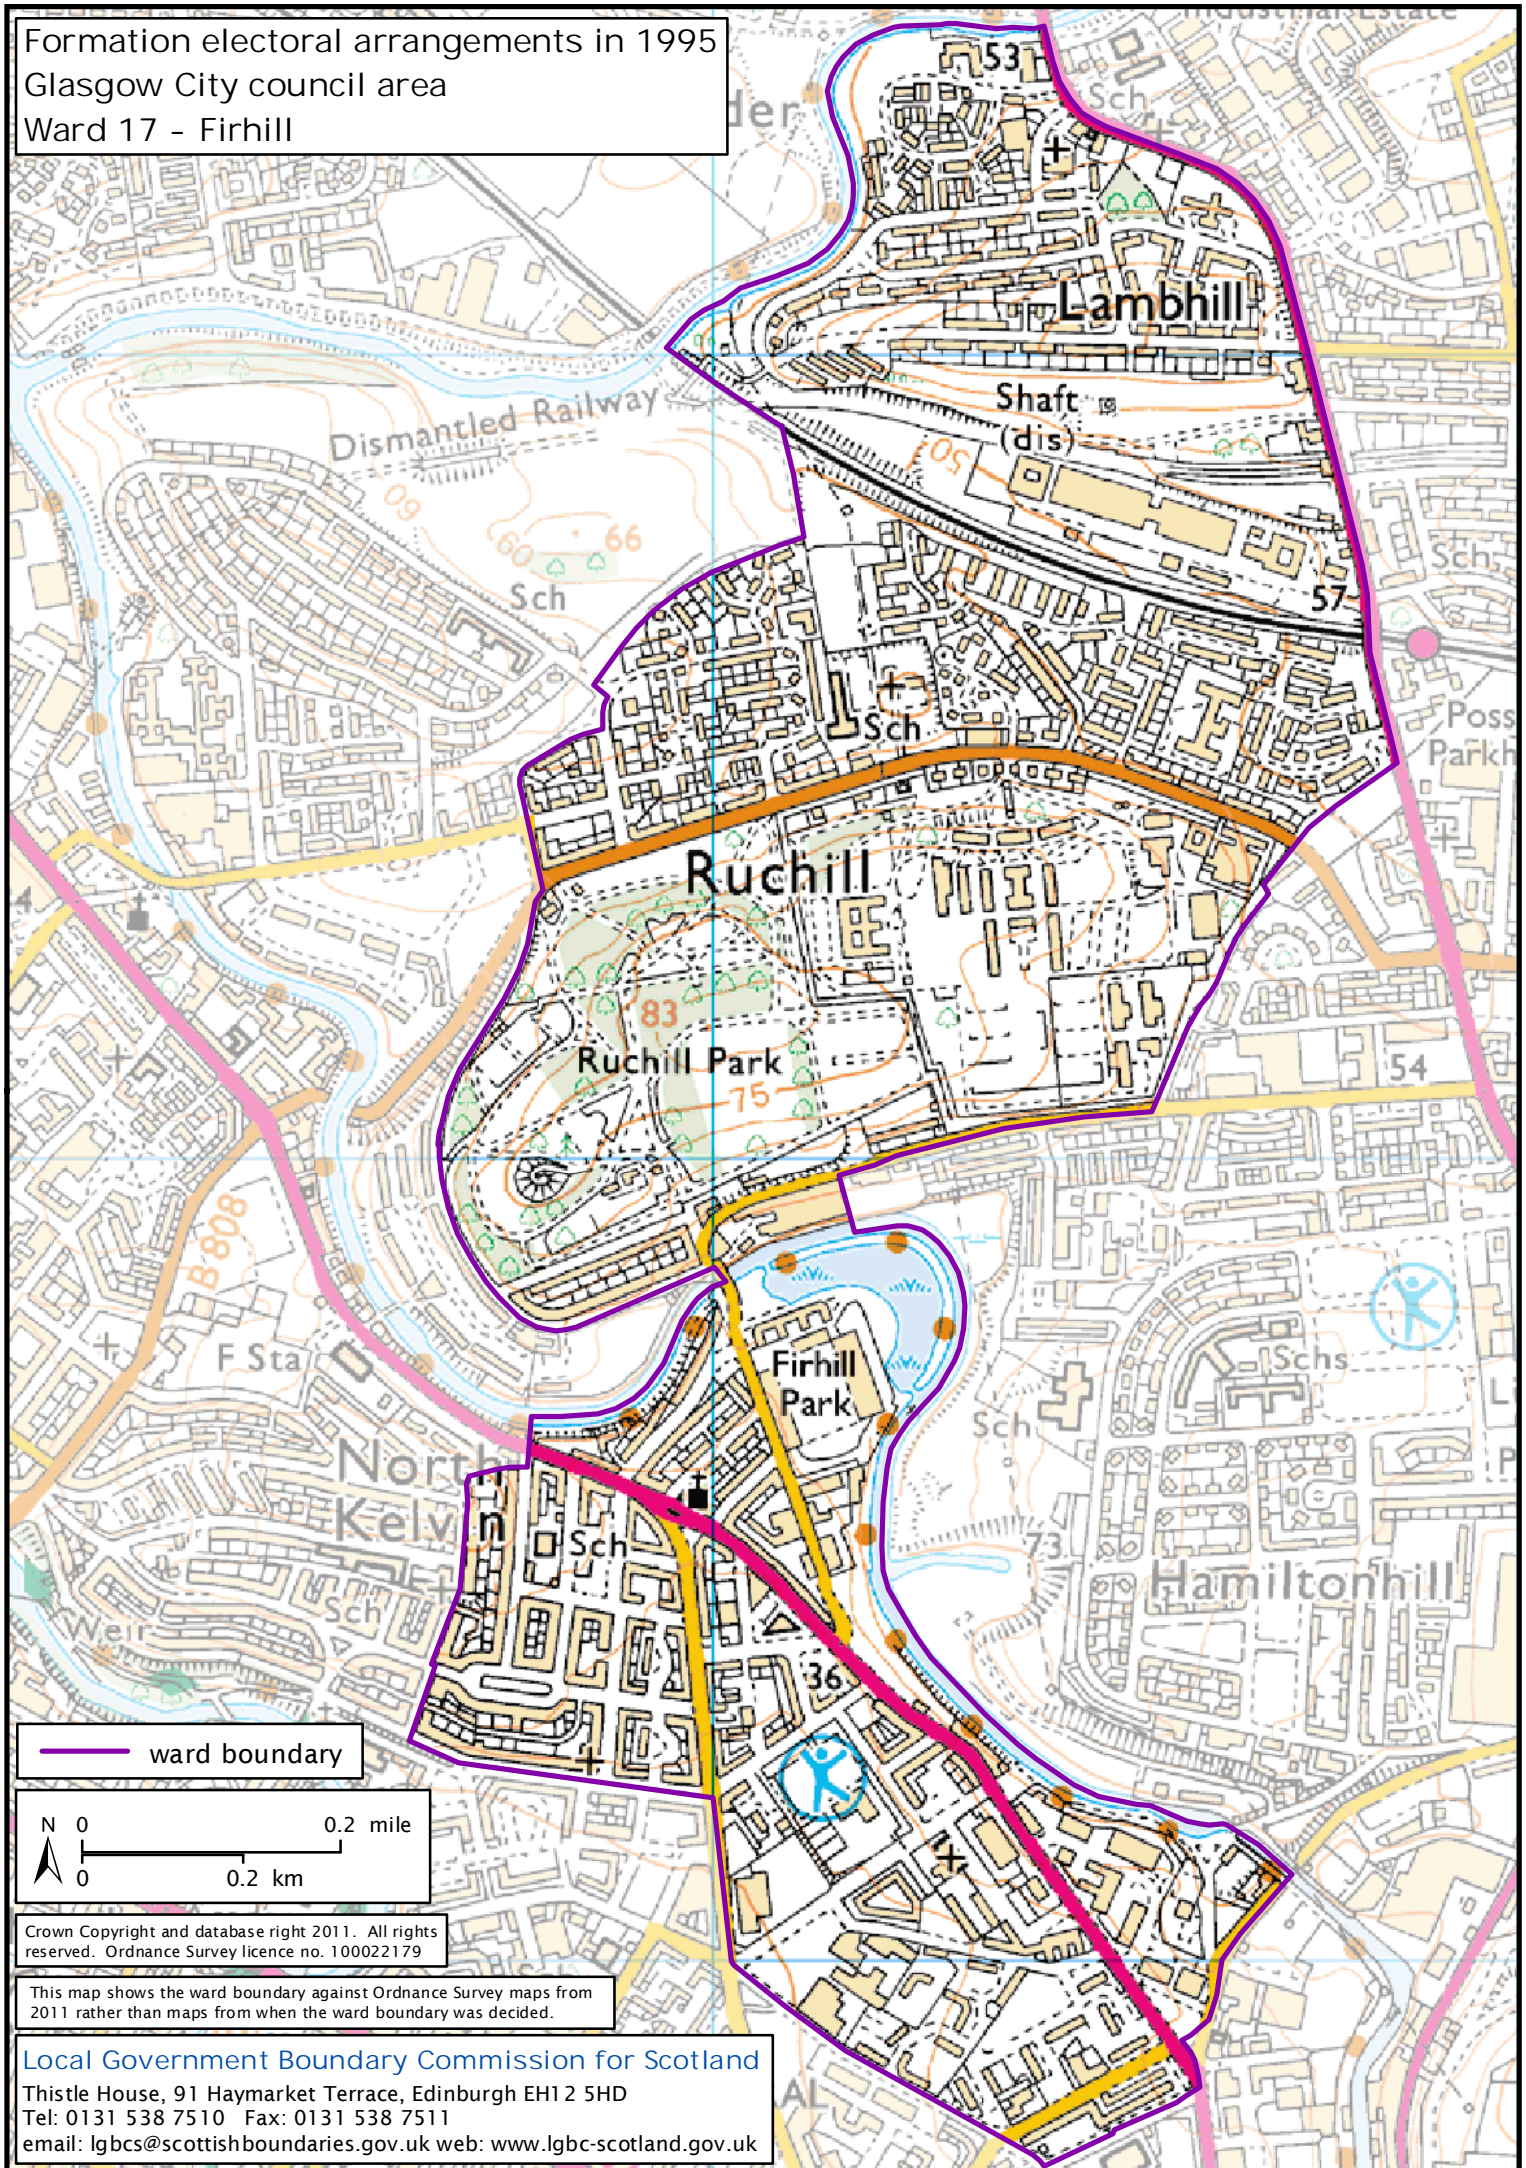

Formation electoral arrangements in 1995
Glasgow City council area
Ward 17 - Firhill

— ward boundary

N 0 0.2 mile
0 0.2 km

Crown Copyright and database right 2011. All rights reserved. Ordnance Survey licence no. 100022179

This map shows the ward boundary against Ordnance Survey maps from 2011 rather than maps from when the ward boundary was decided.

Local Government Boundary Commission for Scotland
Thistle House, 91 Haymarket Terrace, Edinburgh EH1 2 5HD
Tel: 0131 538 7510 Fax: 0131 538 7511
email: lgbc@scottishboundaries.gov.uk web: www.lgbc-scotland.gov.uk