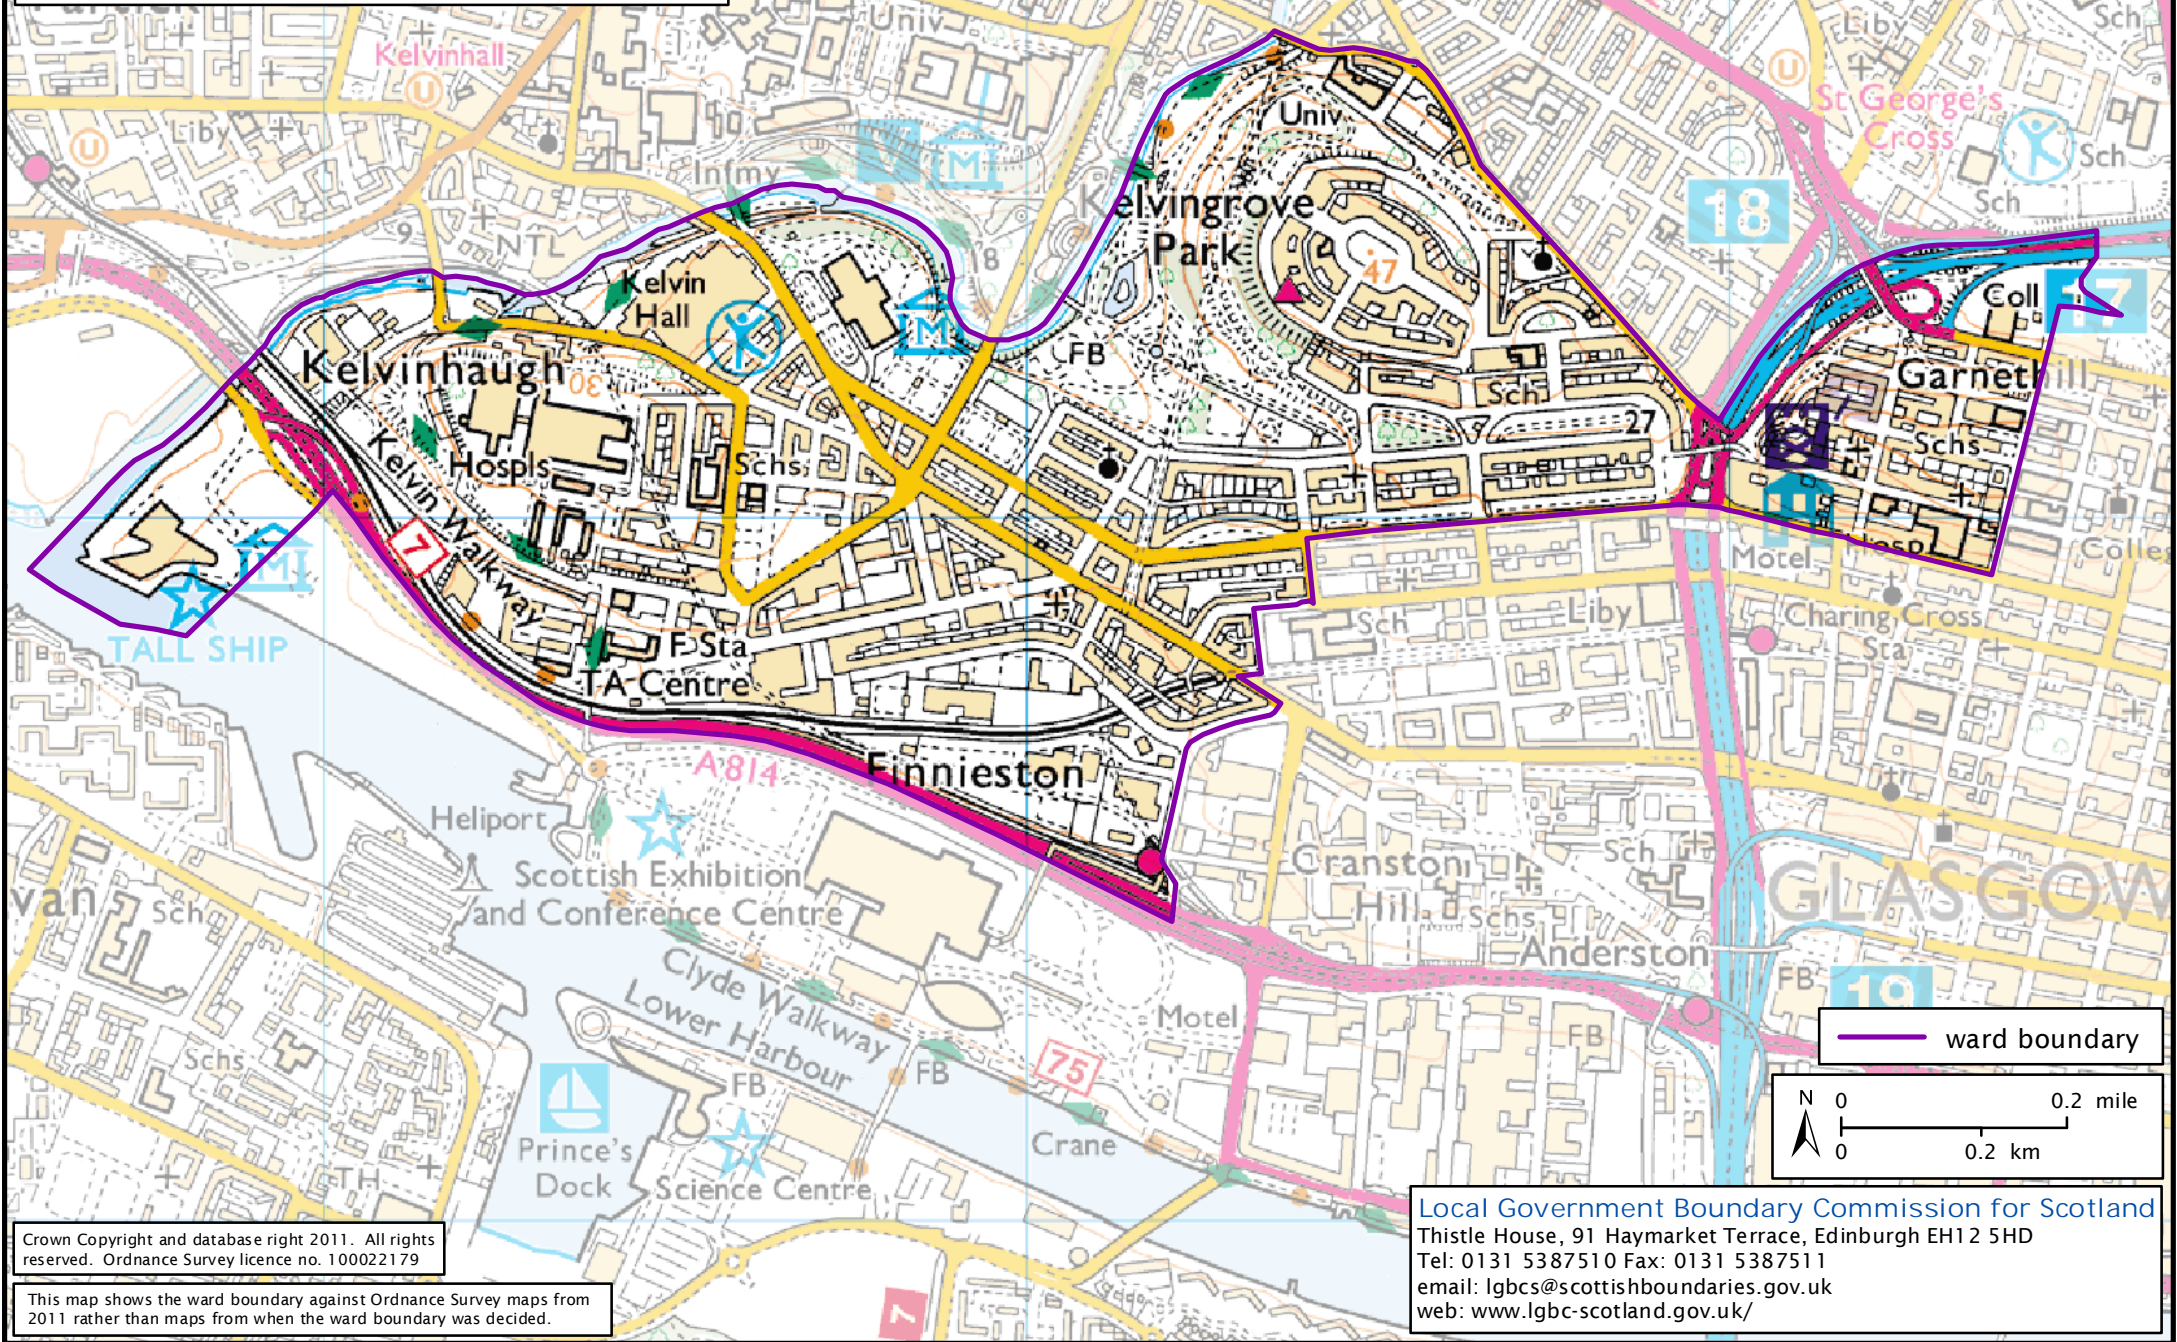

Formation electoral arrangements in 1995

Glasgow City council area

Ward 19 - Kelvingrove

Crown Copyright and database right 2011. All rights reserved. Ordnance Survey licence no. 100022179

This map shows the ward boundary against Ordnance Survey maps from 2011 rather than maps from when the ward boundary was decided.