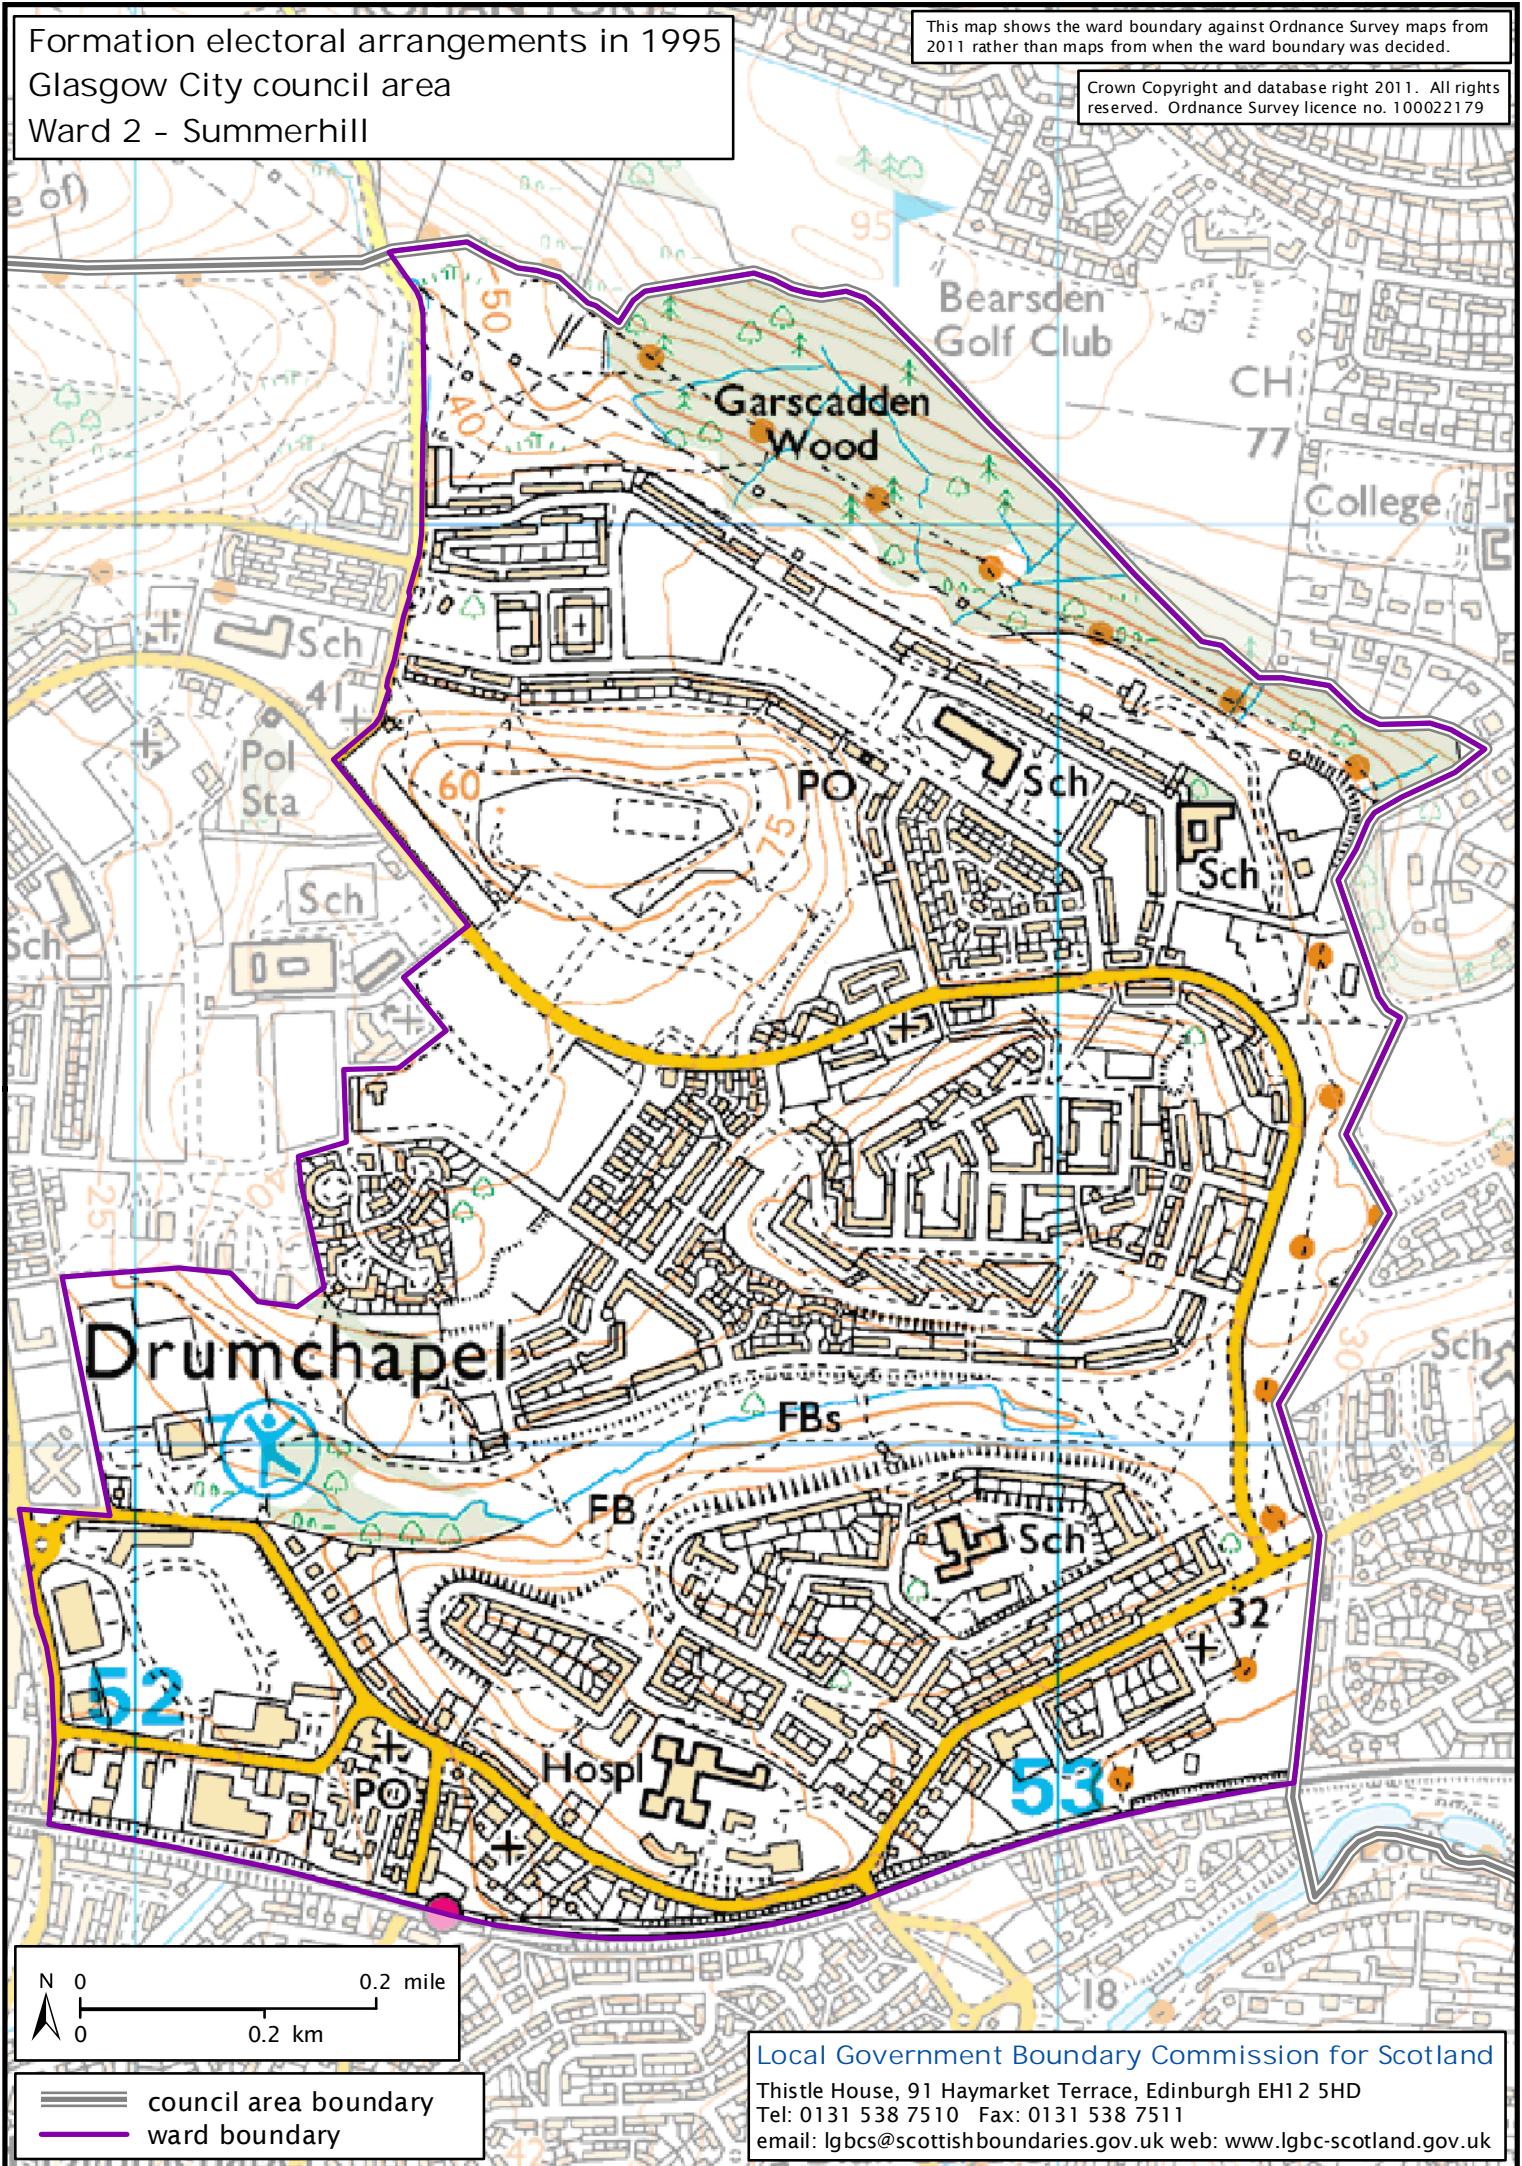

Formation electoral arrangements in 1995  
Glasgow City council area  
Ward 2 - Summerhill

This map shows the ward boundary against Ordnance Survey maps from 2011 rather than maps from when the ward boundary was decided.

Crown Copyright and database right 2011. All rights reserved. Ordnance Survey licence no. 100022179

— council area boundary  
— ward boundary

Local Government Boundary Commission for Scotland  
Thistle House, 91 Haymarket Terrace, Edinburgh EH1 2 5HD  
Tel: 0131 538 7510 Fax: 0131 538 7511  
email: lgbcscottishboundaries.gov.uk web: www.lgbc-scotland.gov.uk