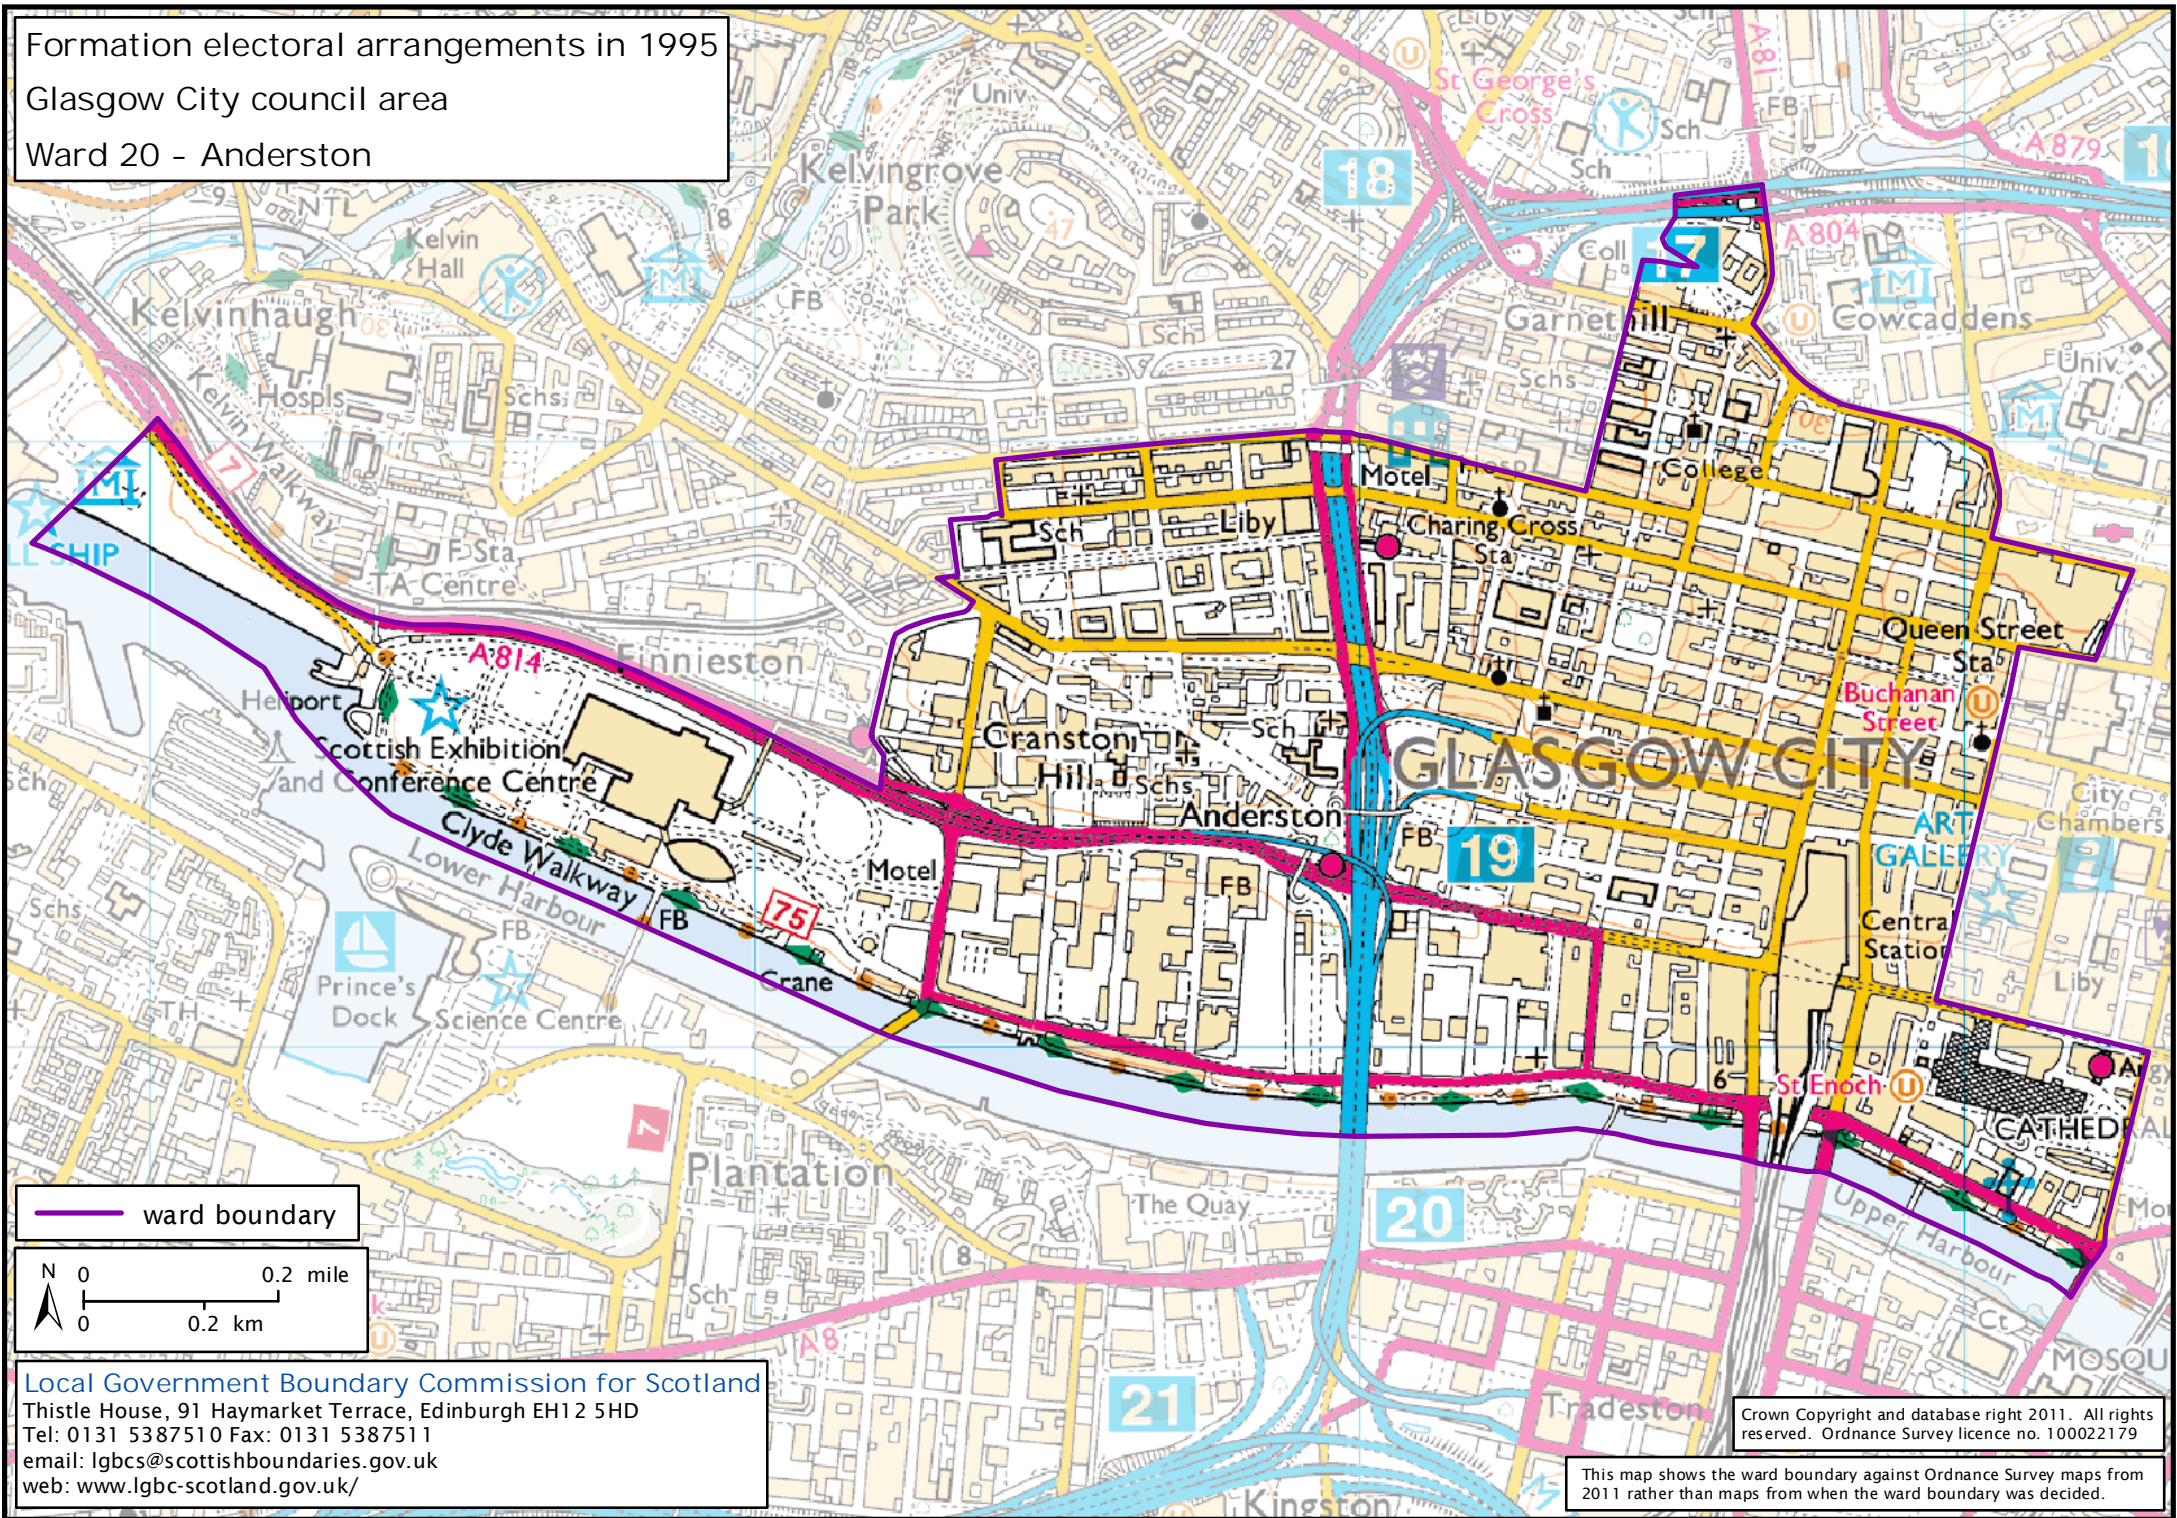

Formation electoral arrangements in 1995

Glasgow City council area

Ward 20 - Anderston

Local Government Boundary Commission for Scotland
Thistle House, 91 Haymarket Terrace, Edinburgh EH12 5HD
Tel: 0131 5387510 Fax: 0131 5387511
email: lgbc@scottishboundaries.gov.uk
web: www.lgbc-scotland.gov.uk/

Crown Copyright and database right 2011. All rights reserved. Ordnance Survey licence no. 100022179

This map shows the ward boundary against Ordnance Survey maps from 2011 rather than maps from when the ward boundary was decided.