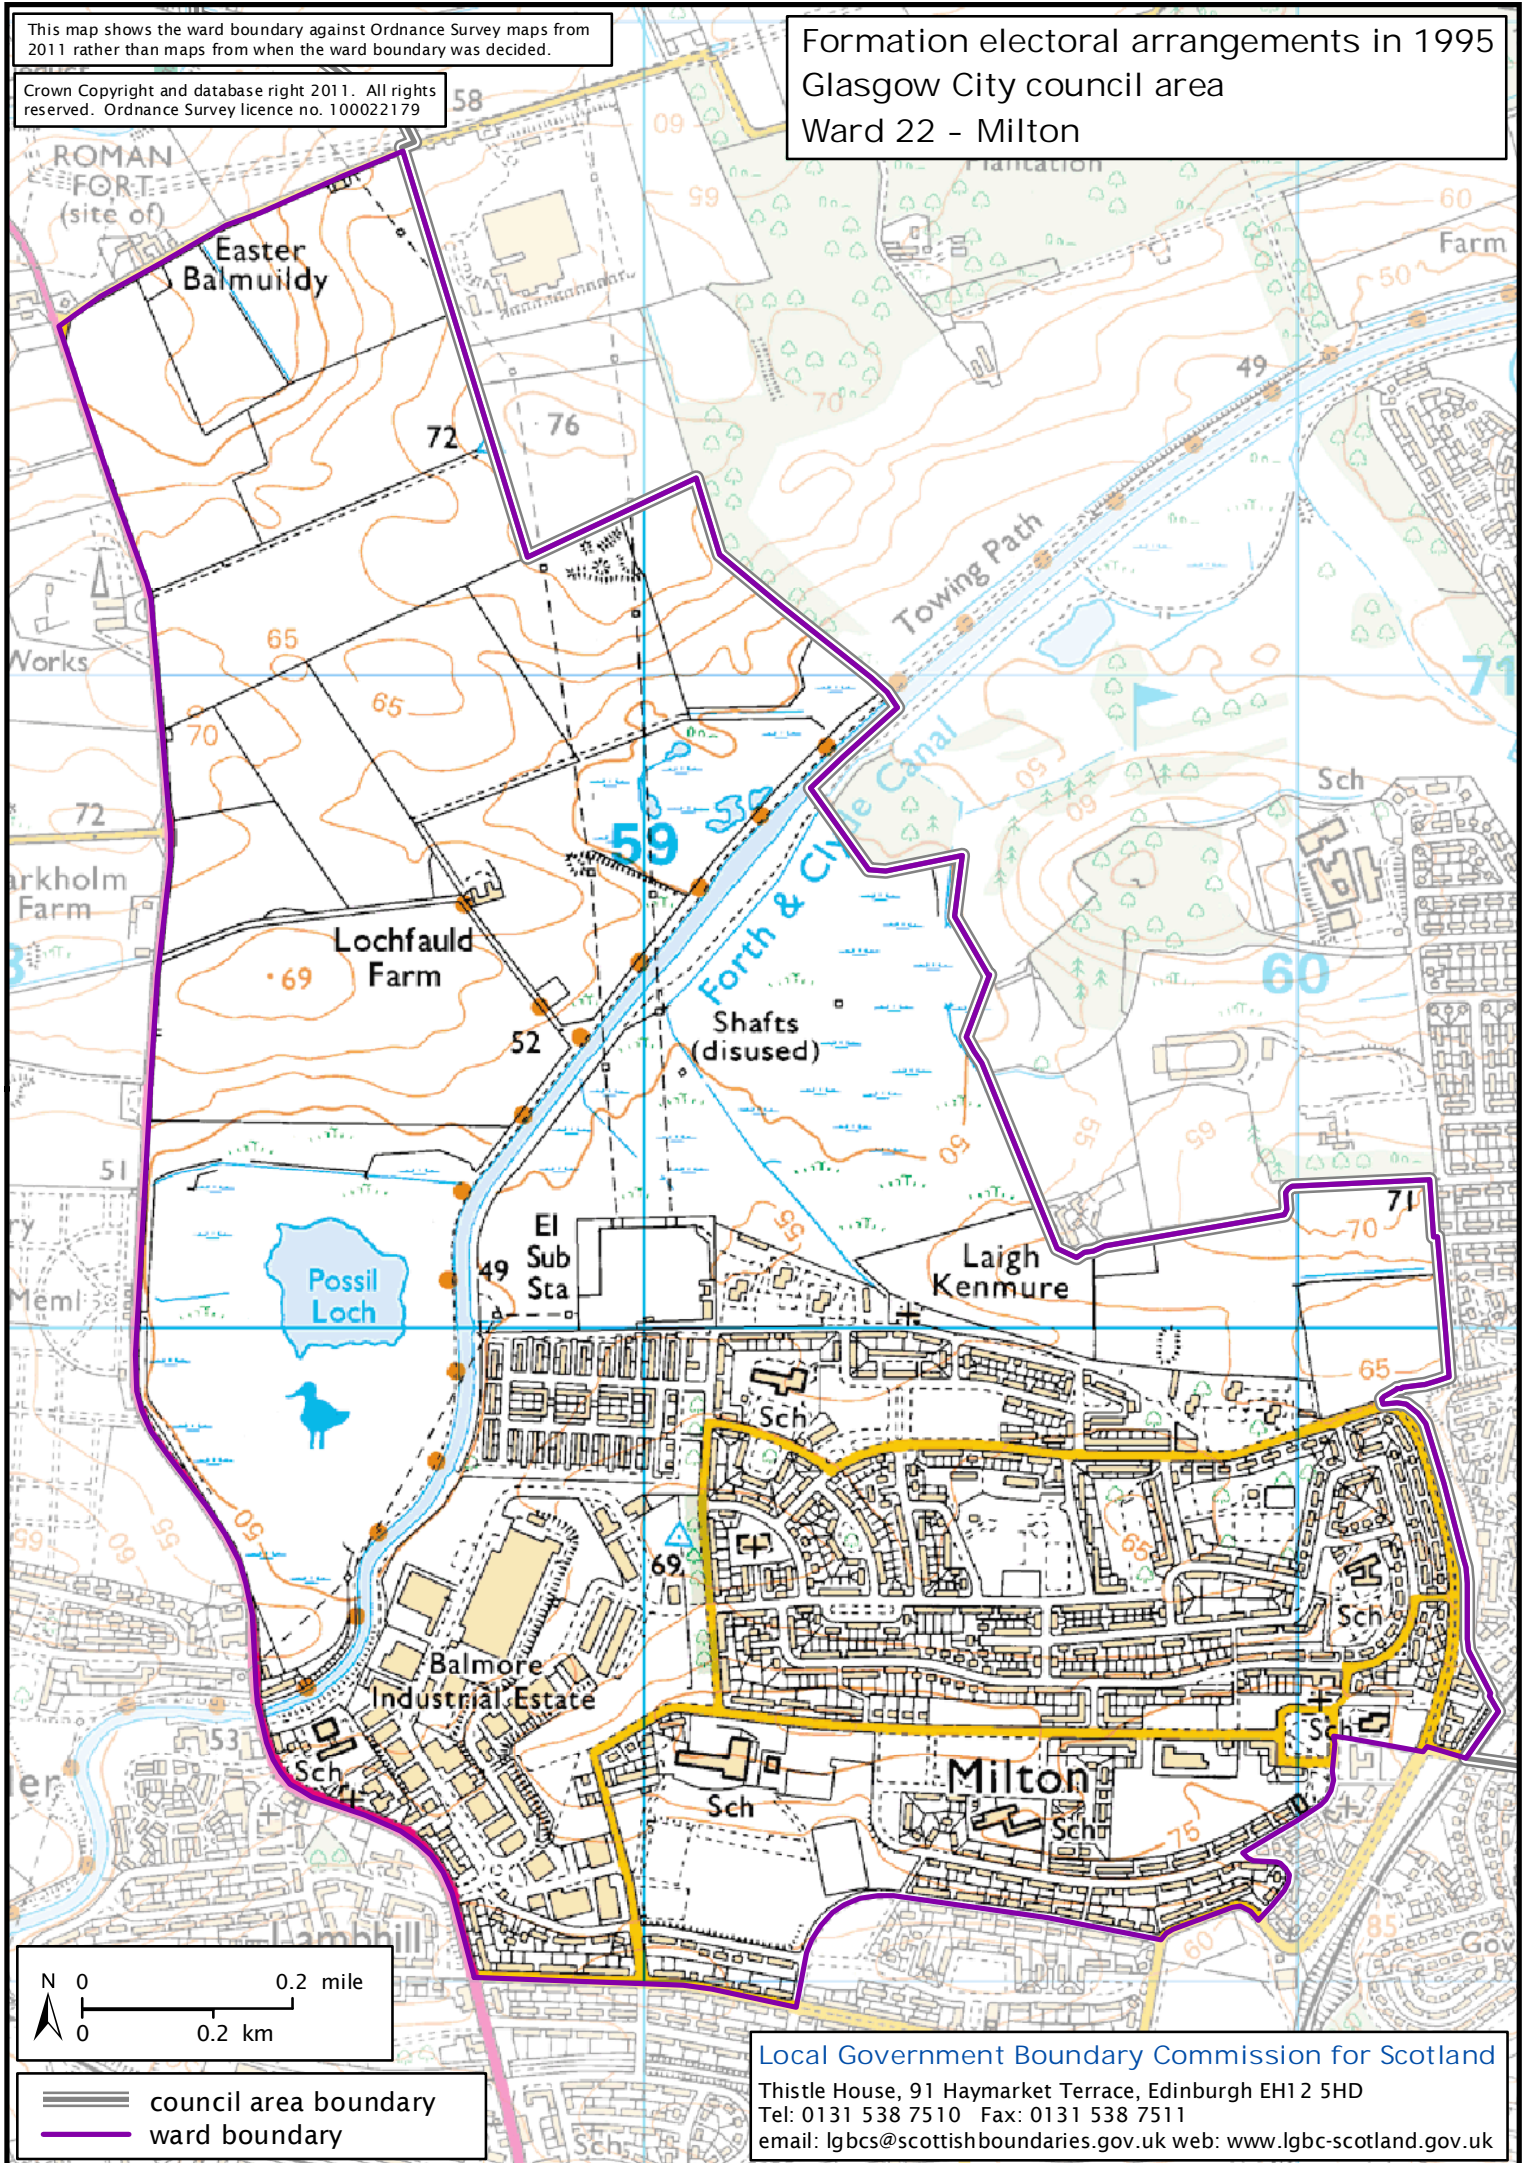

This map shows the ward boundary against Ordnance Survey maps from 2011 rather than maps from when the ward boundary was decided.

Crown Copyright and database right 2011. All rights reserved. Ordnance Survey licence no. 100022179

# Formation electoral arrangements in 1995 Glasgow City council area Ward 22 - Milton

Local Government Boundary Commission for Scotland  
Thistle House, 91 Haymarket Terrace, Edinburgh EH1 2 5HD  
Tel: 0131 538 7510 Fax: 0131 538 7511  
email: lgbcscottishboundaries.gov.uk web: www.lgbc-scotland.gov.uk