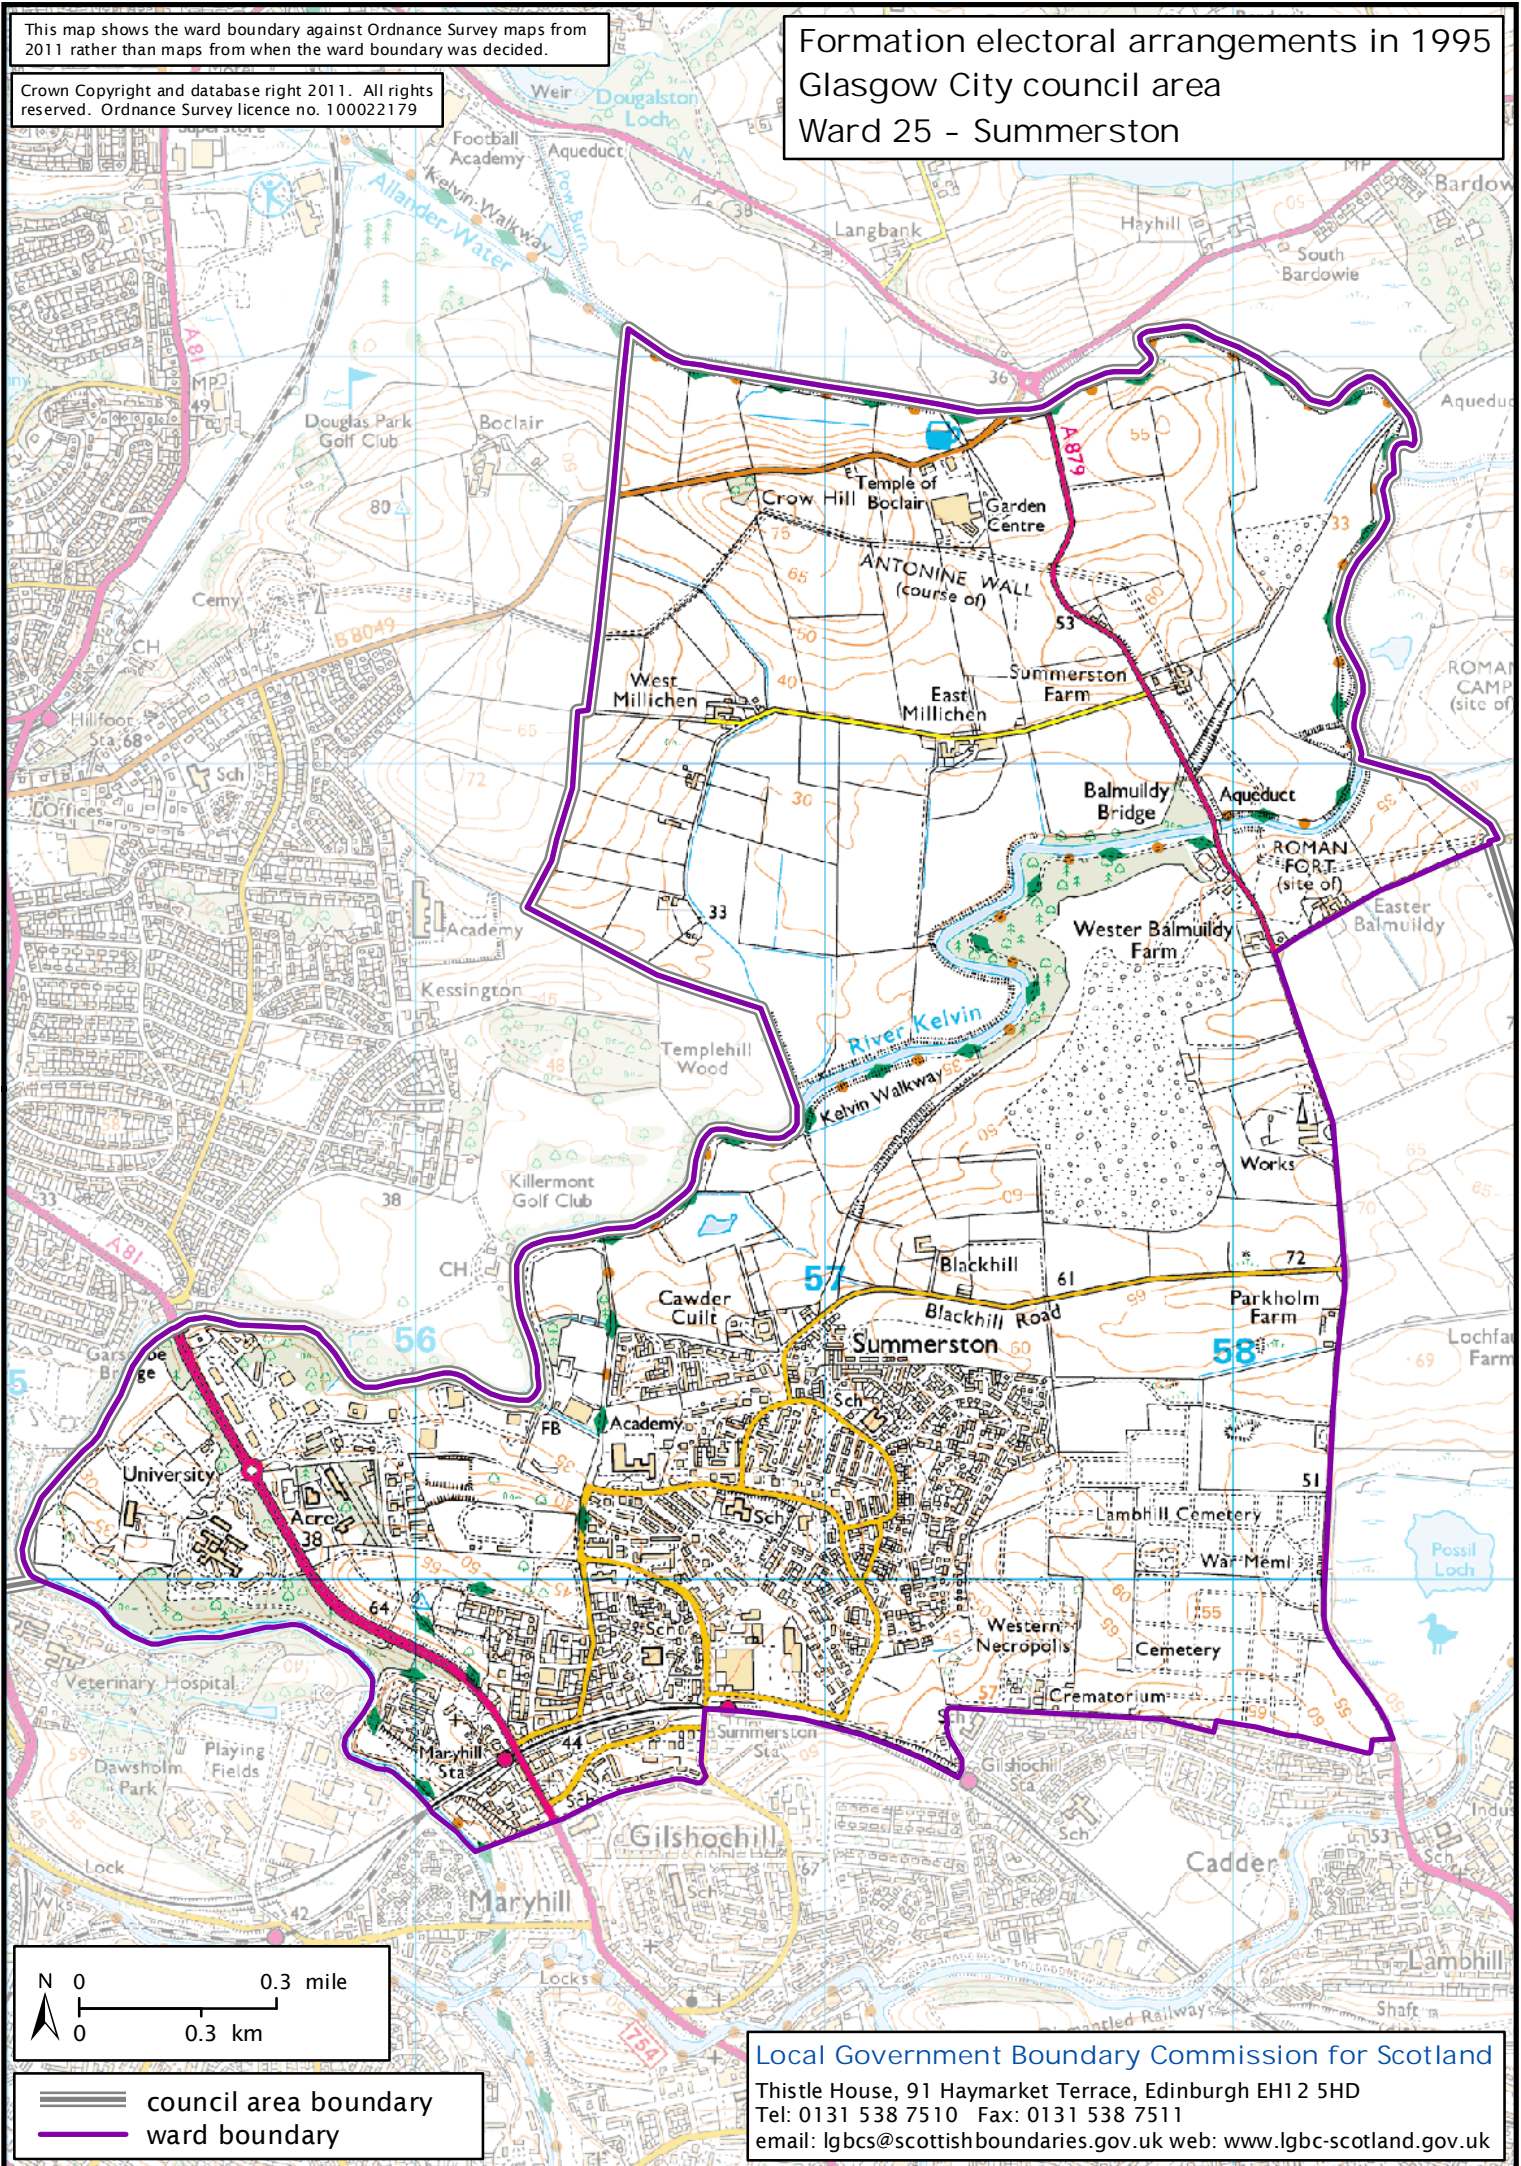

This map shows the ward boundary against Ordnance Survey maps from 2011 rather than maps from when the ward boundary was decided.

Crown Copyright and database right 2011. All rights reserved. Ordnance Survey licence no. 100022179

Formation electoral arrangements in 1995 Glasgow City council area Ward 25 - Summerston

— council area boundary
— ward boundary

Local Government Boundary Commission for Scotland
Thistle House, 91 Haymarket Terrace, Edinburgh EH1 2 5HD
Tel: 0131 538 7510 Fax: 0131 538 7511
email: lgbc@scottishboundaries.gov.uk web: www.lgbc-scotland.gov.uk