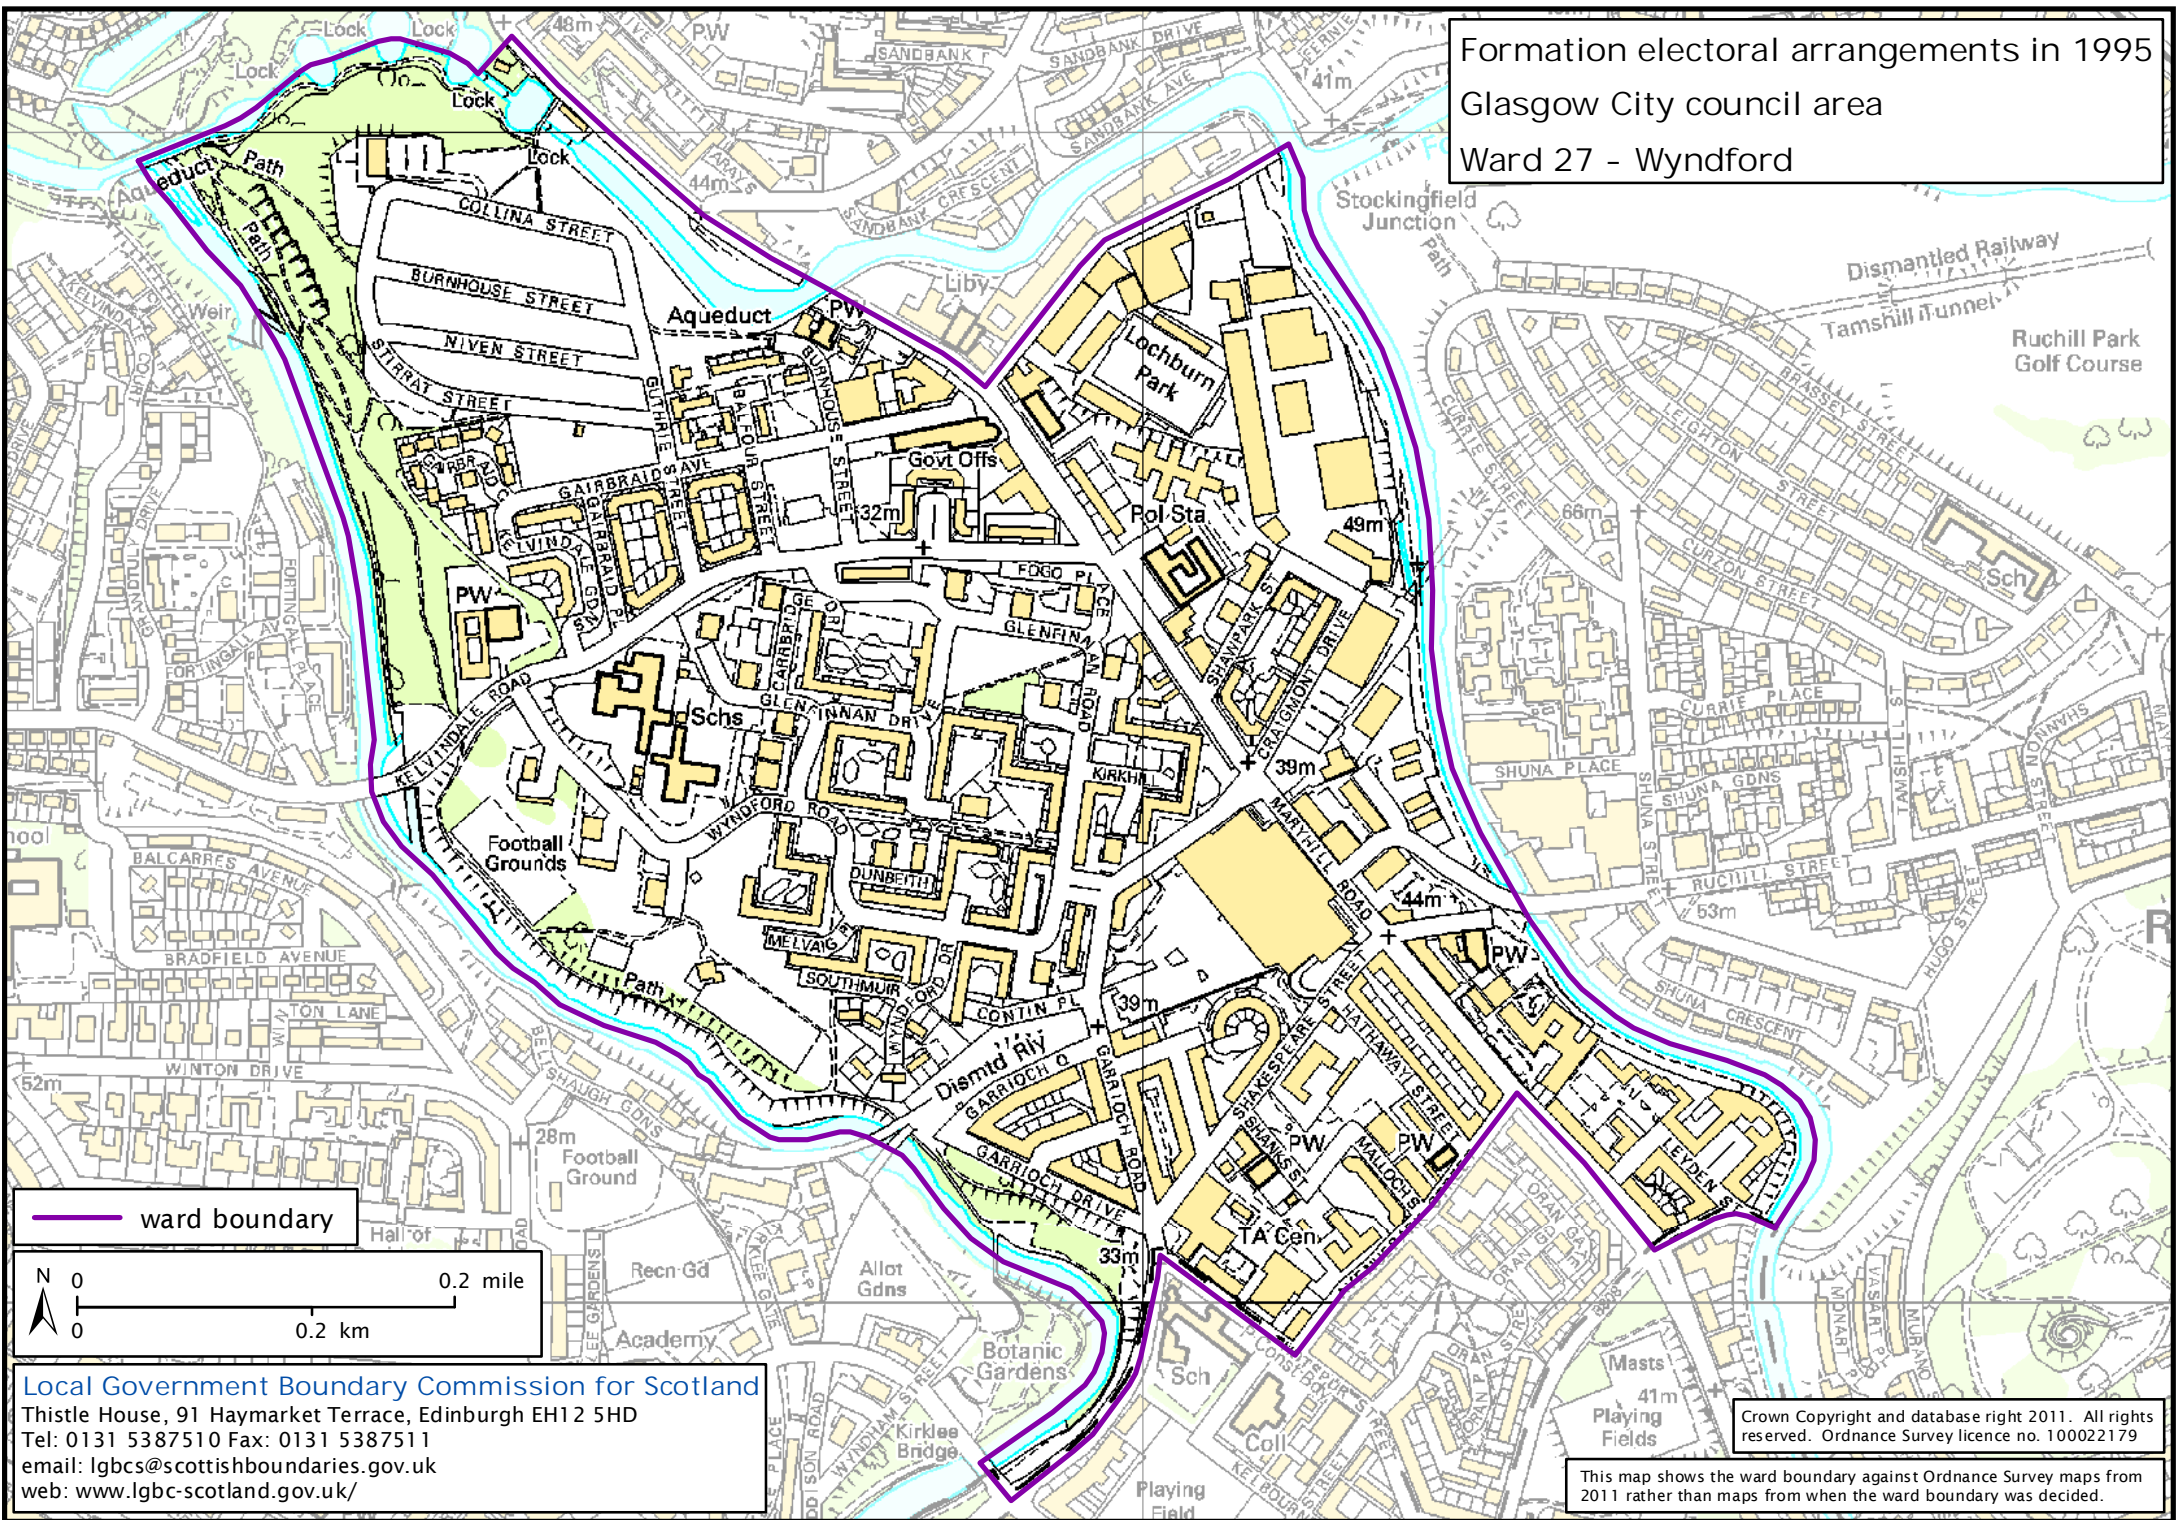

Formation electoral arrangements in 1995
 Glasgow City council area
 Ward 27 - Wyndford

— ward boundary

N 0 0.2 mile
 0 0.2 km

Local Government Boundary Commission for Scotland
 Thistle House, 91 Haymarket Terrace, Edinburgh EH12 5HD
 Tel: 0131 5387510 Fax: 0131 5387511
 email: lgbc@scottishboundaries.gov.uk
 web: www.lgbc-scotland.gov.uk/

Crown Copyright and database right 2011. All rights reserved. Ordnance Survey licence no. 100022179

This map shows the ward boundary against Ordnance Survey maps from 2011 rather than maps from when the ward boundary was decided.