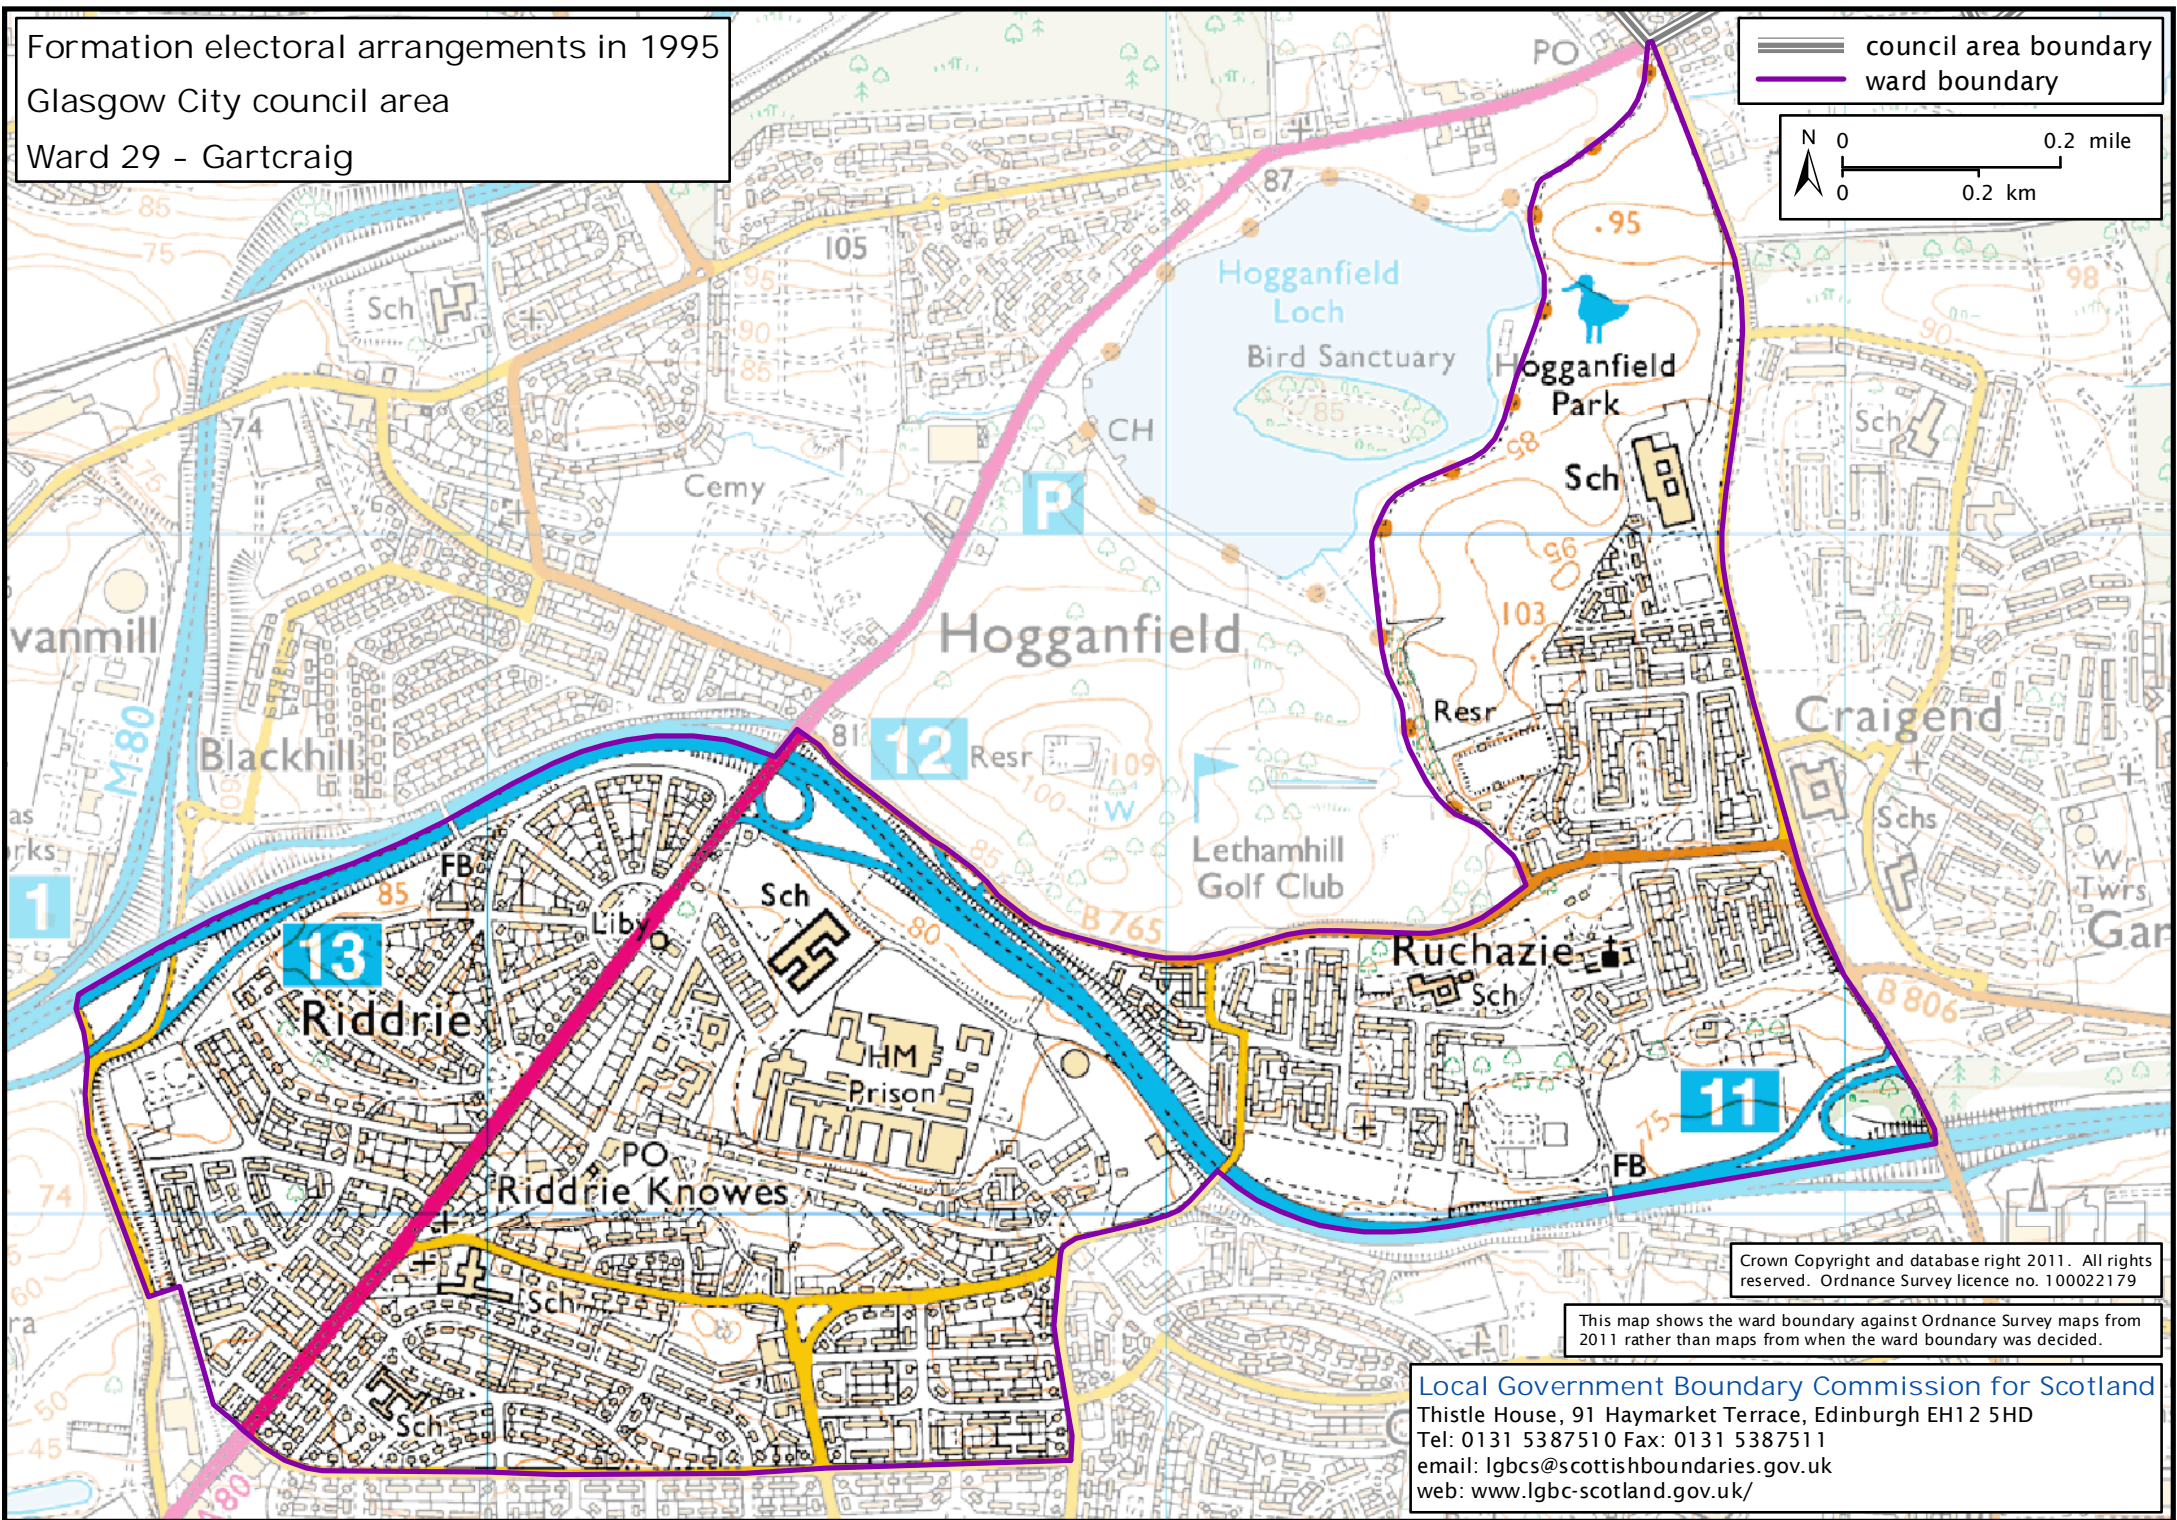

Formation electoral arrangements in 1995

Glasgow City council area

Ward 29 - Gartcraig

— council area boundary
— ward boundary

Crown Copyright and database right 2011. All rights reserved. Ordnance Survey licence no. 100022179

This map shows the ward boundary against Ordnance Survey maps from 2011 rather than maps from when the ward boundary was decided.

Local Government Boundary Commission for Scotland
Thistle House, 91 Haymarket Terrace, Edinburgh EH12 5HD
Tel: 0131 5387510 Fax: 0131 5387511
email: lgbc@scottishboundaries.gov.uk
web: www.lgbc-scotland.gov.uk/