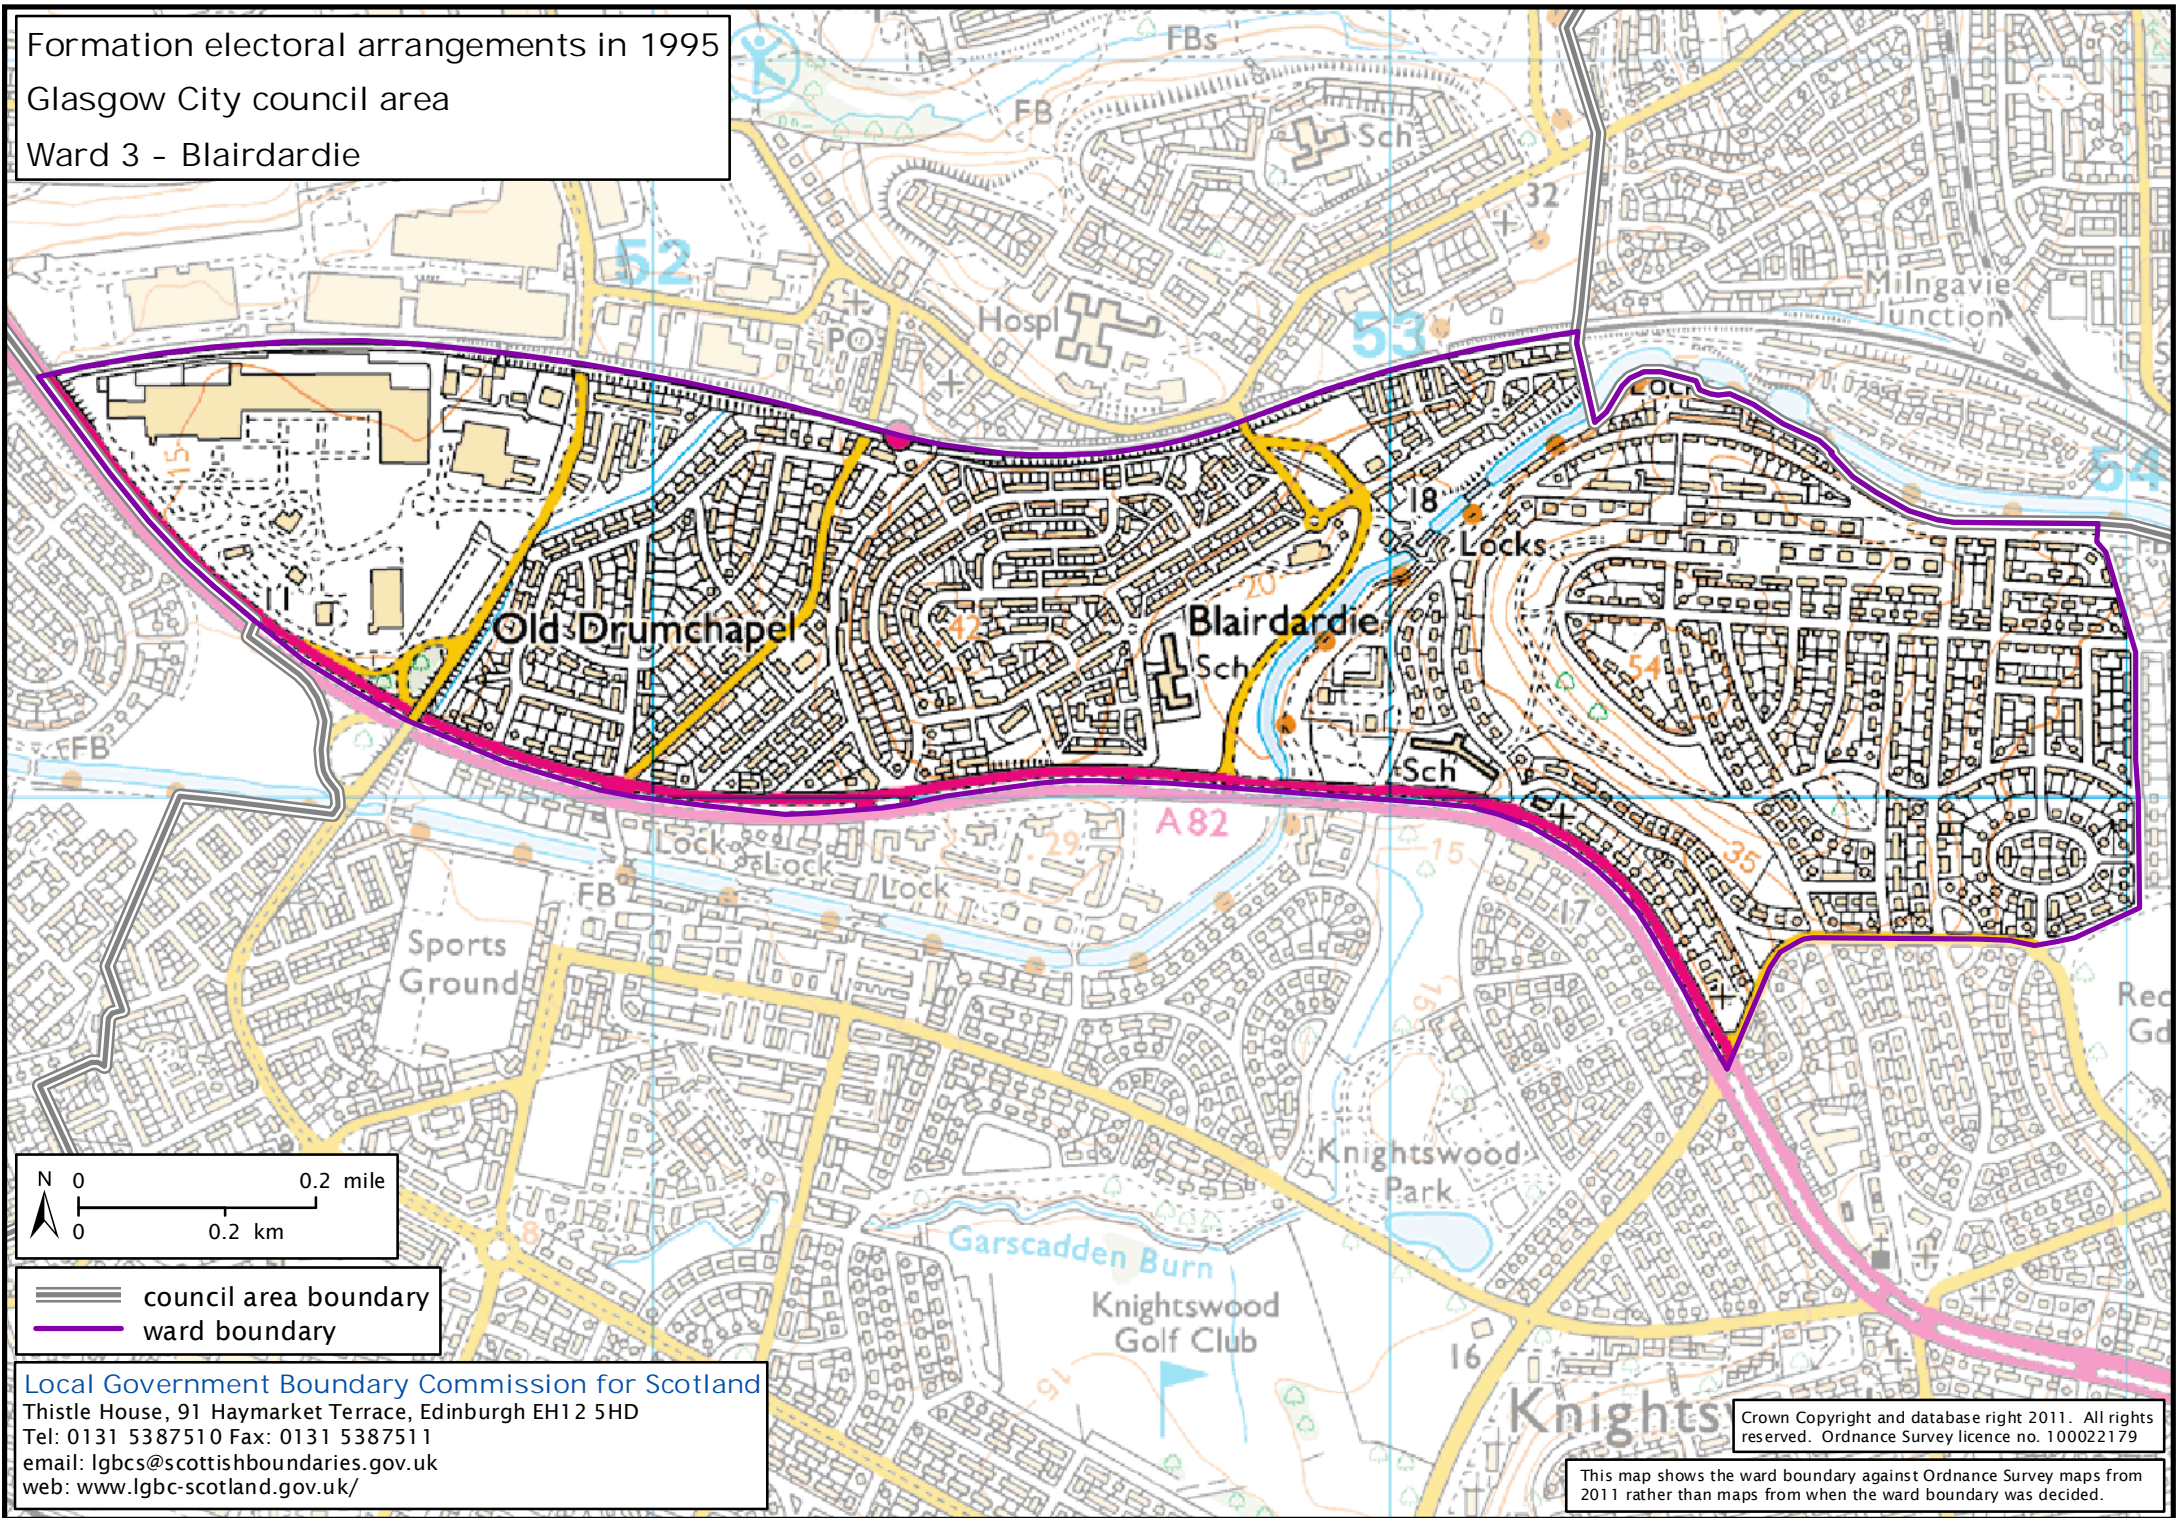

Formation electoral arrangements in 1995

Glasgow City council area

Ward 3 - Blairdardie

Local Government Boundary Commission for Scotland
Thistle House, 91 Haymarket Terrace, Edinburgh EH12 5HD
Tel: 0131 5387510 Fax: 0131 5387511
email: lgbc@scottishboundaries.gov.uk
web: www.lgbc-scotland.gov.uk/

Crown Copyright and database right 2011. All rights reserved. Ordnance Survey licence no. 100022179

This map shows the ward boundary against Ordnance Survey maps from 2011 rather than maps from when the ward boundary was decided.