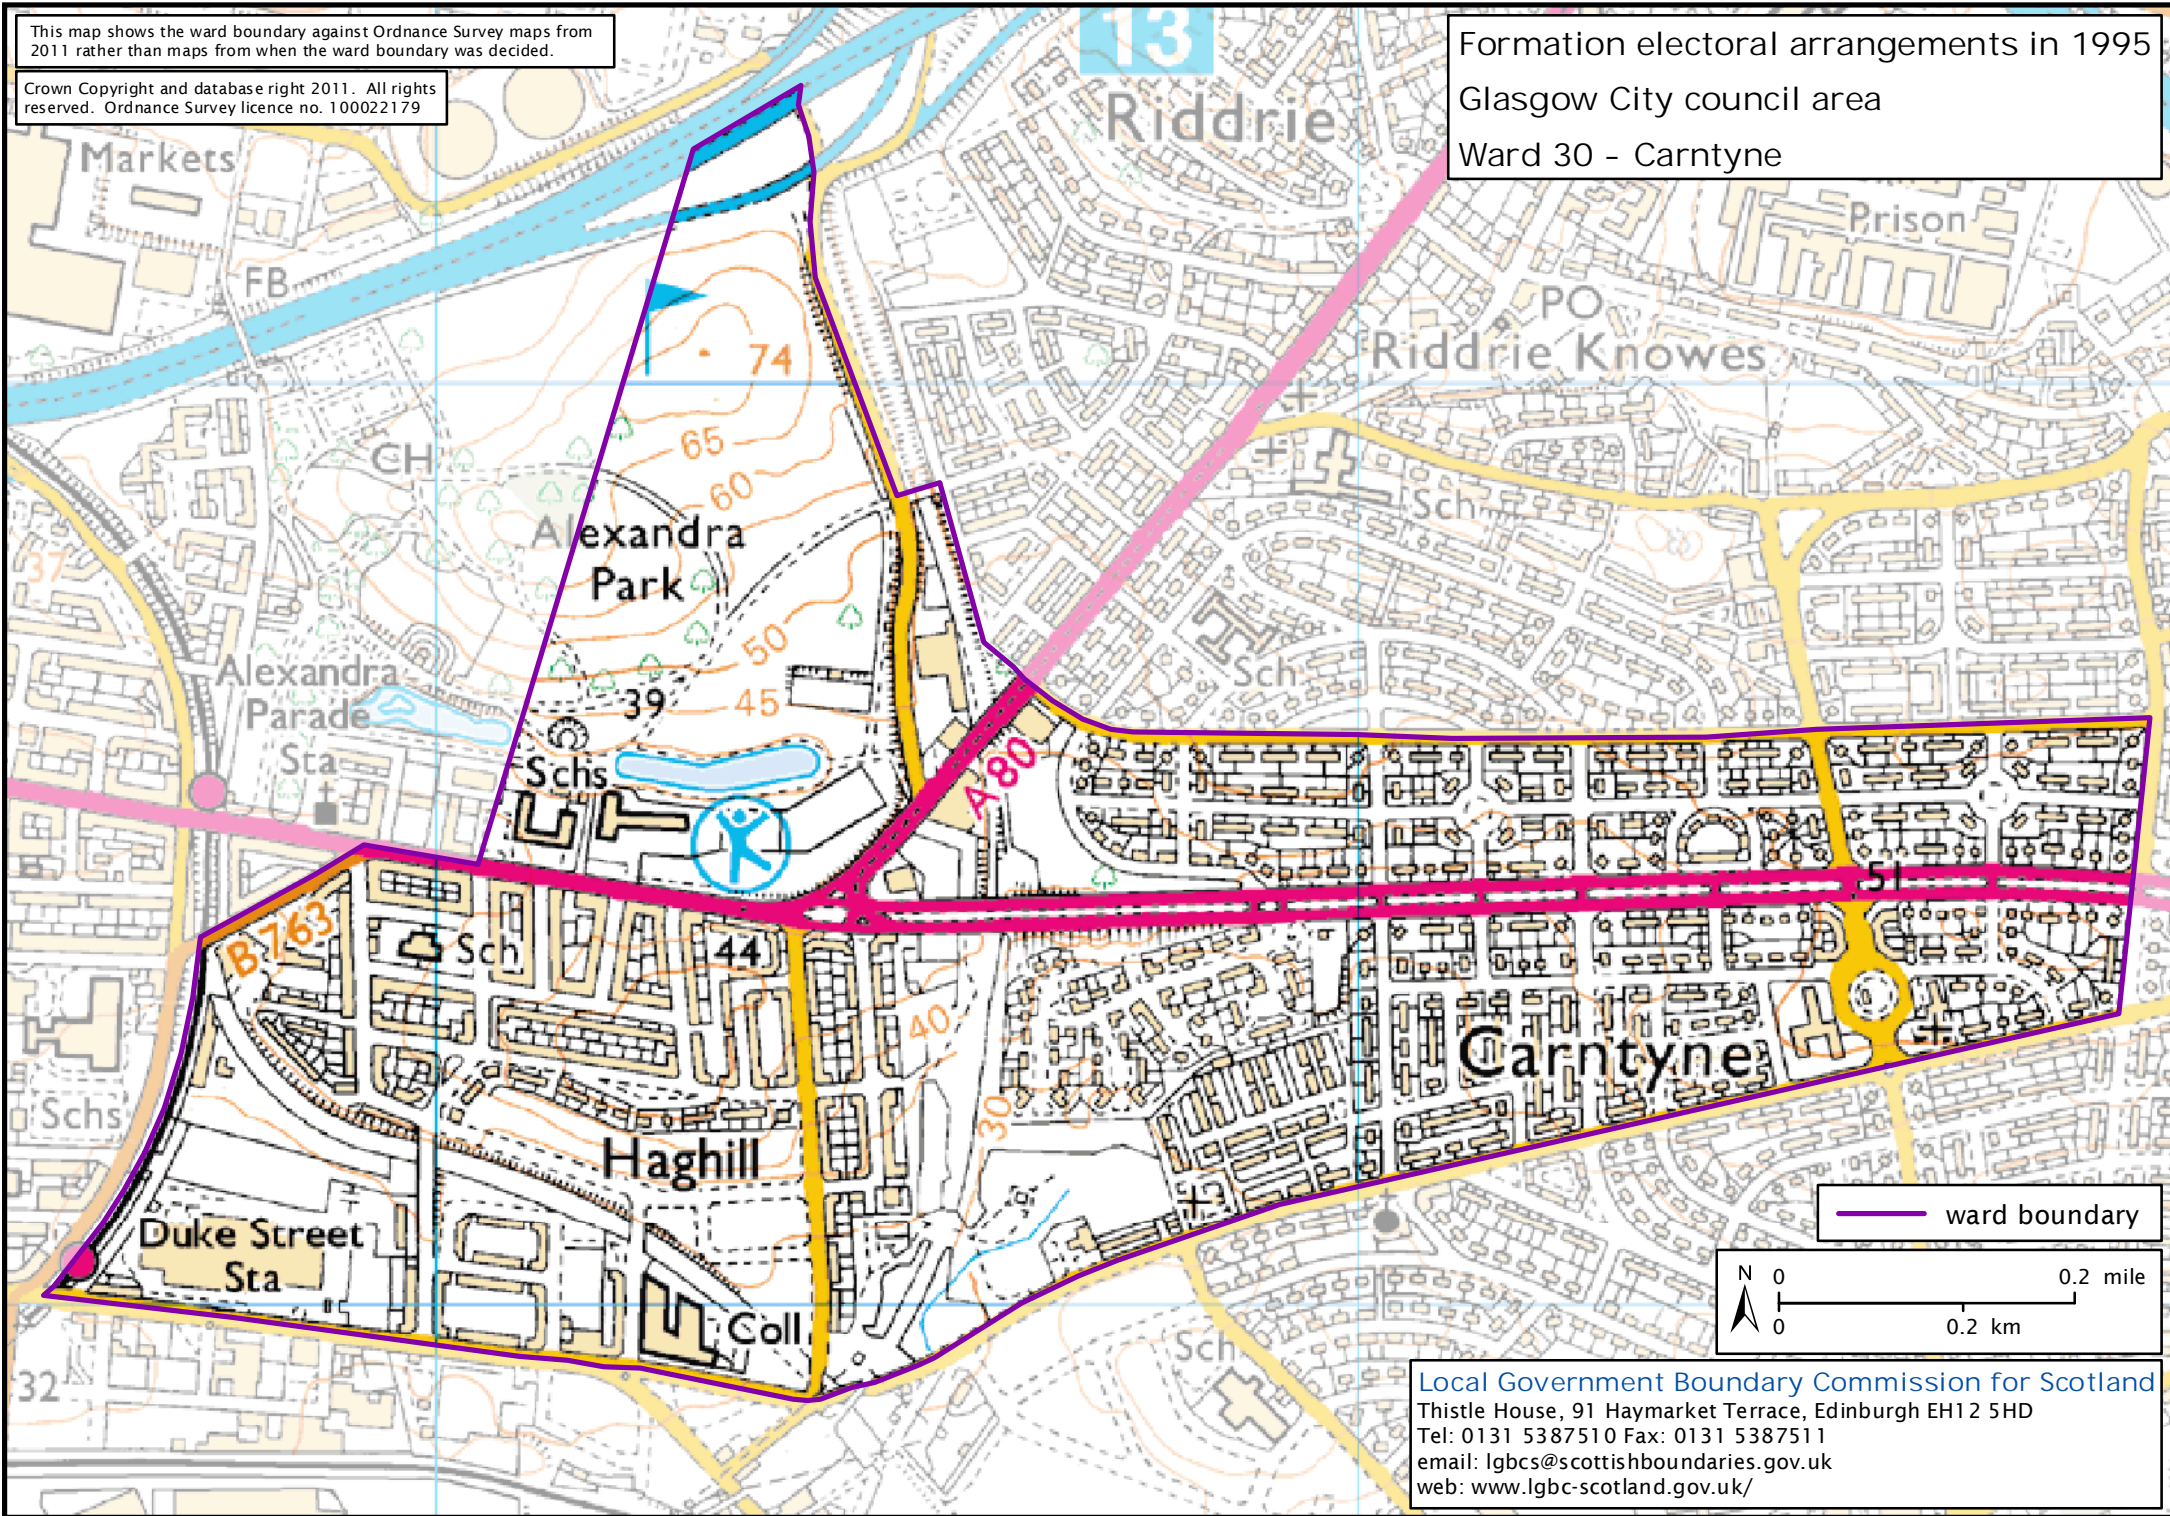

This map shows the ward boundary against Ordnance Survey maps from 2011 rather than maps from when the ward boundary was decided.

Crown Copyright and database right 2011. All rights reserved. Ordnance Survey licence no. 100022179

Formation electoral arrangements in 1995
Glasgow City council area
Ward 30 - Carntyne

Local Government Boundary Commission for Scotland
Thistle House, 91 Haymarket Terrace, Edinburgh EH12 5HD
Tel: 0131 5387510 Fax: 0131 5387511
email: lgbc@scottishboundaries.gov.uk
web: www.lgbc-scotland.gov.uk/