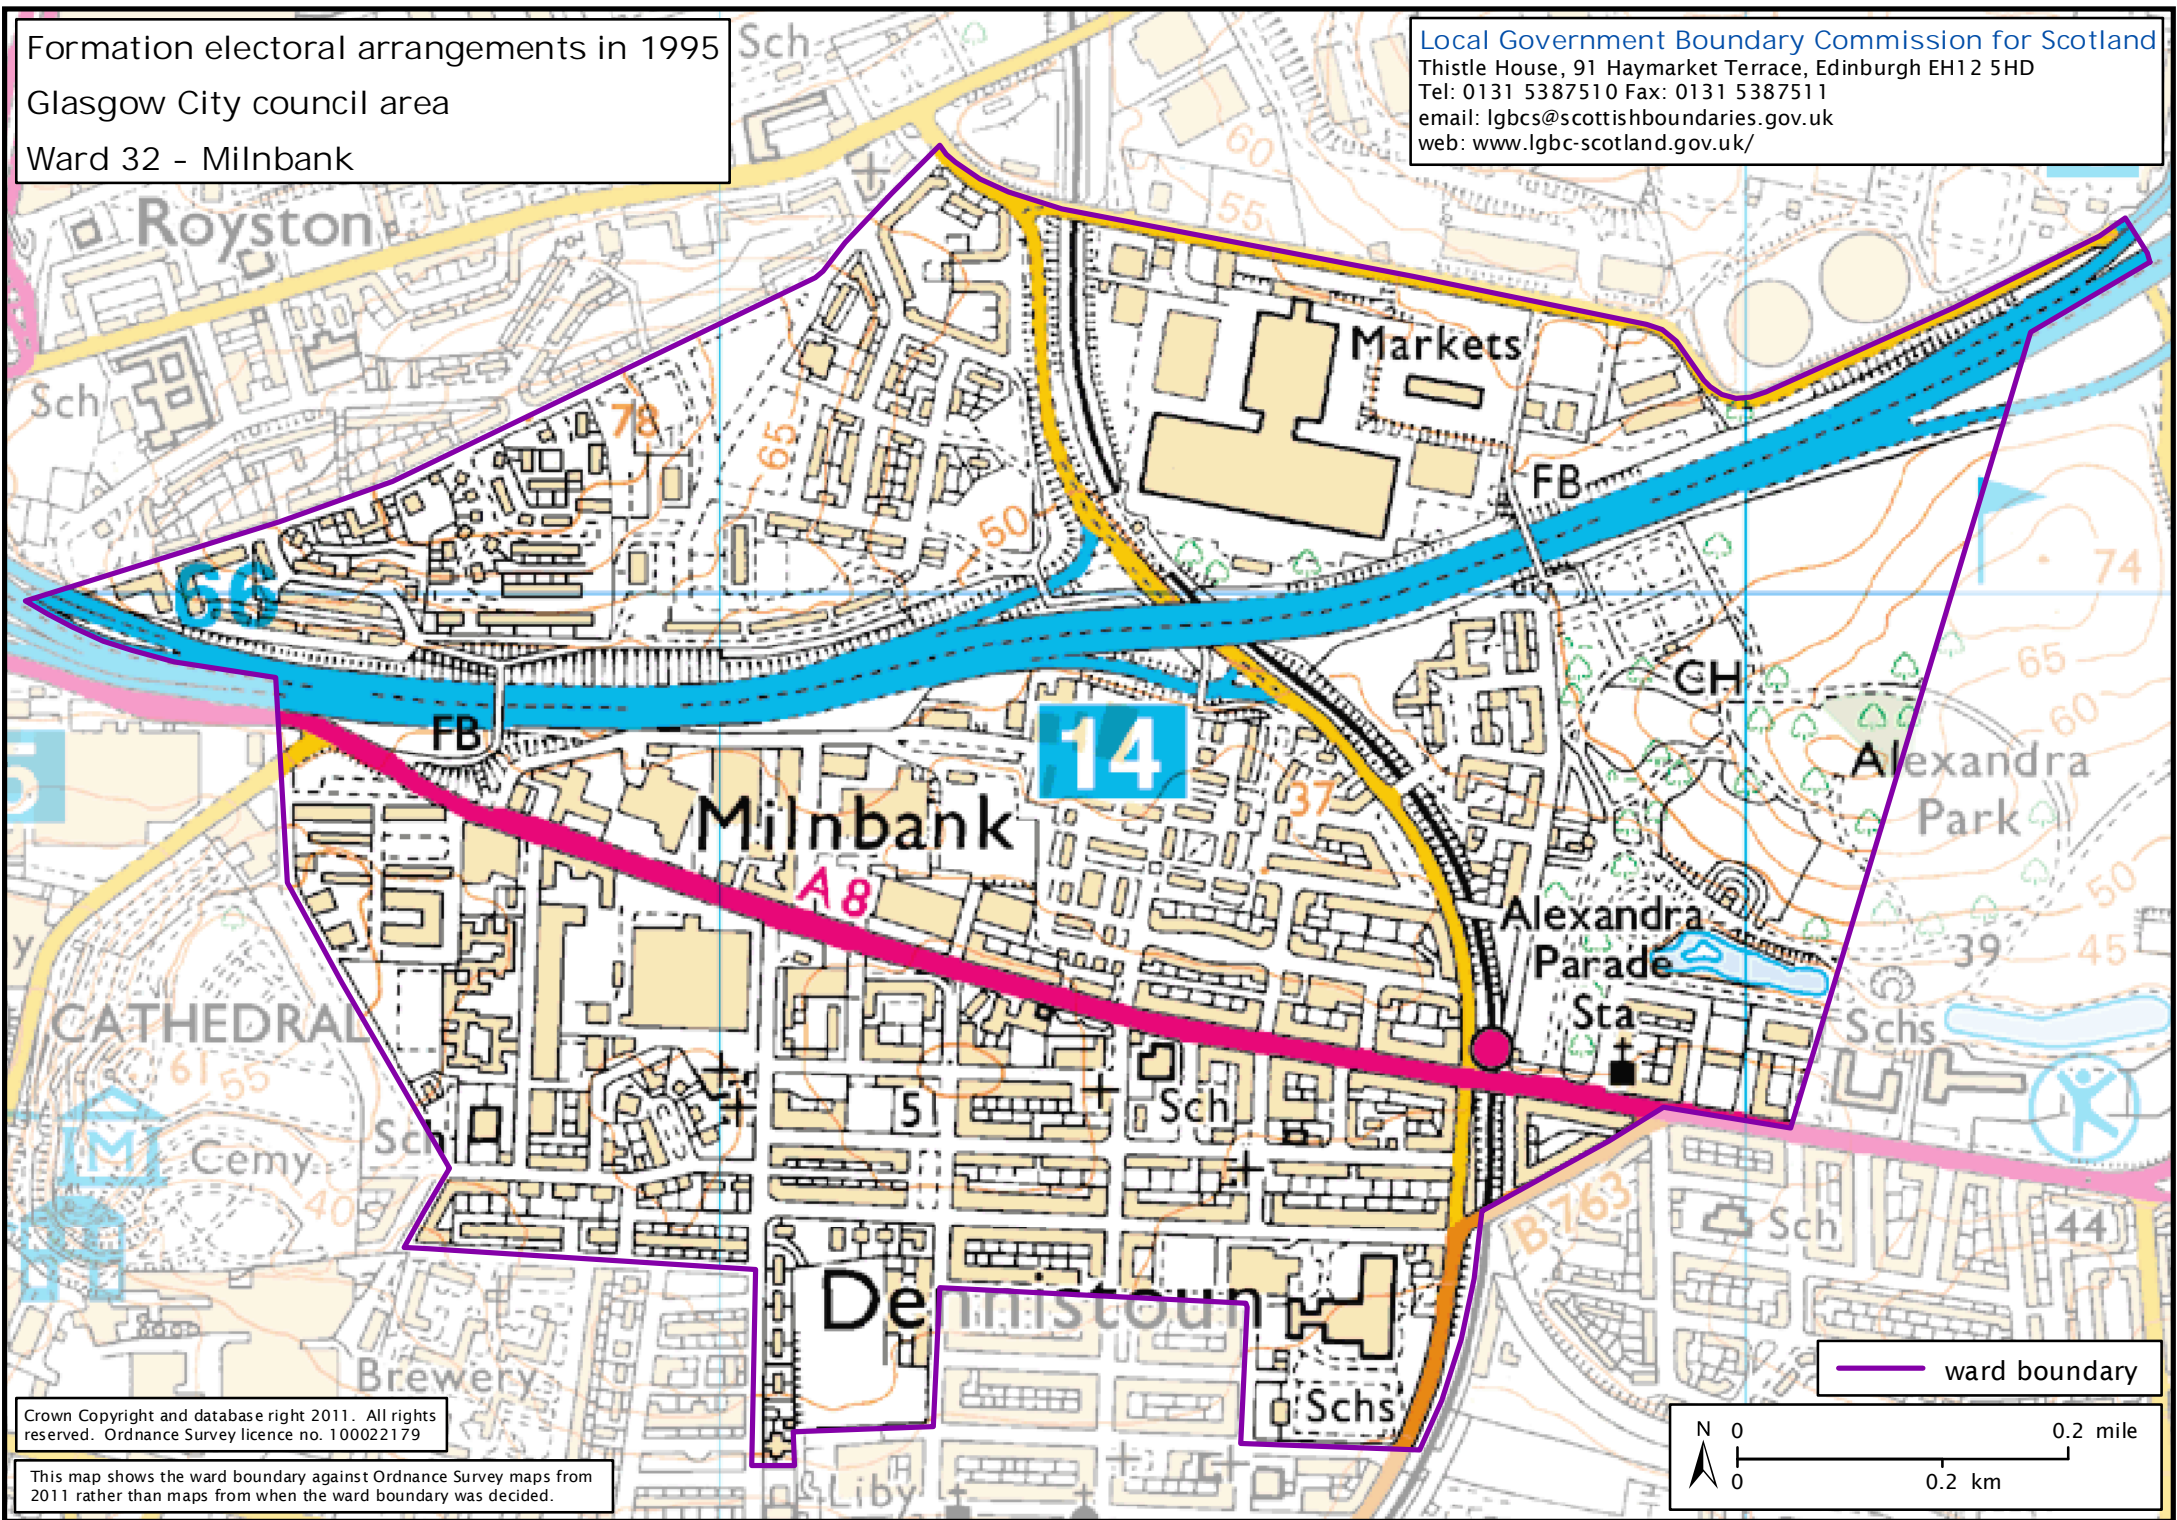

Formation electoral arrangements in 1995

Glasgow City council area

Ward 32 - Milnbank

Local Government Boundary Commission for Scotland

Thistle House, 91 Haymarket Terrace, Edinburgh EH12 5HD

Tel: 0131 5387510 Fax: 0131 5387511

email: lgbc@scottishboundaries.gov.uk

web: www.lgbc-scotland.gov.uk/

Crown Copyright and database right 2011. All rights reserved. Ordnance Survey licence no. 100022179

This map shows the ward boundary against Ordnance Survey maps from 2011 rather than maps from when the ward boundary was decided.

ward boundary