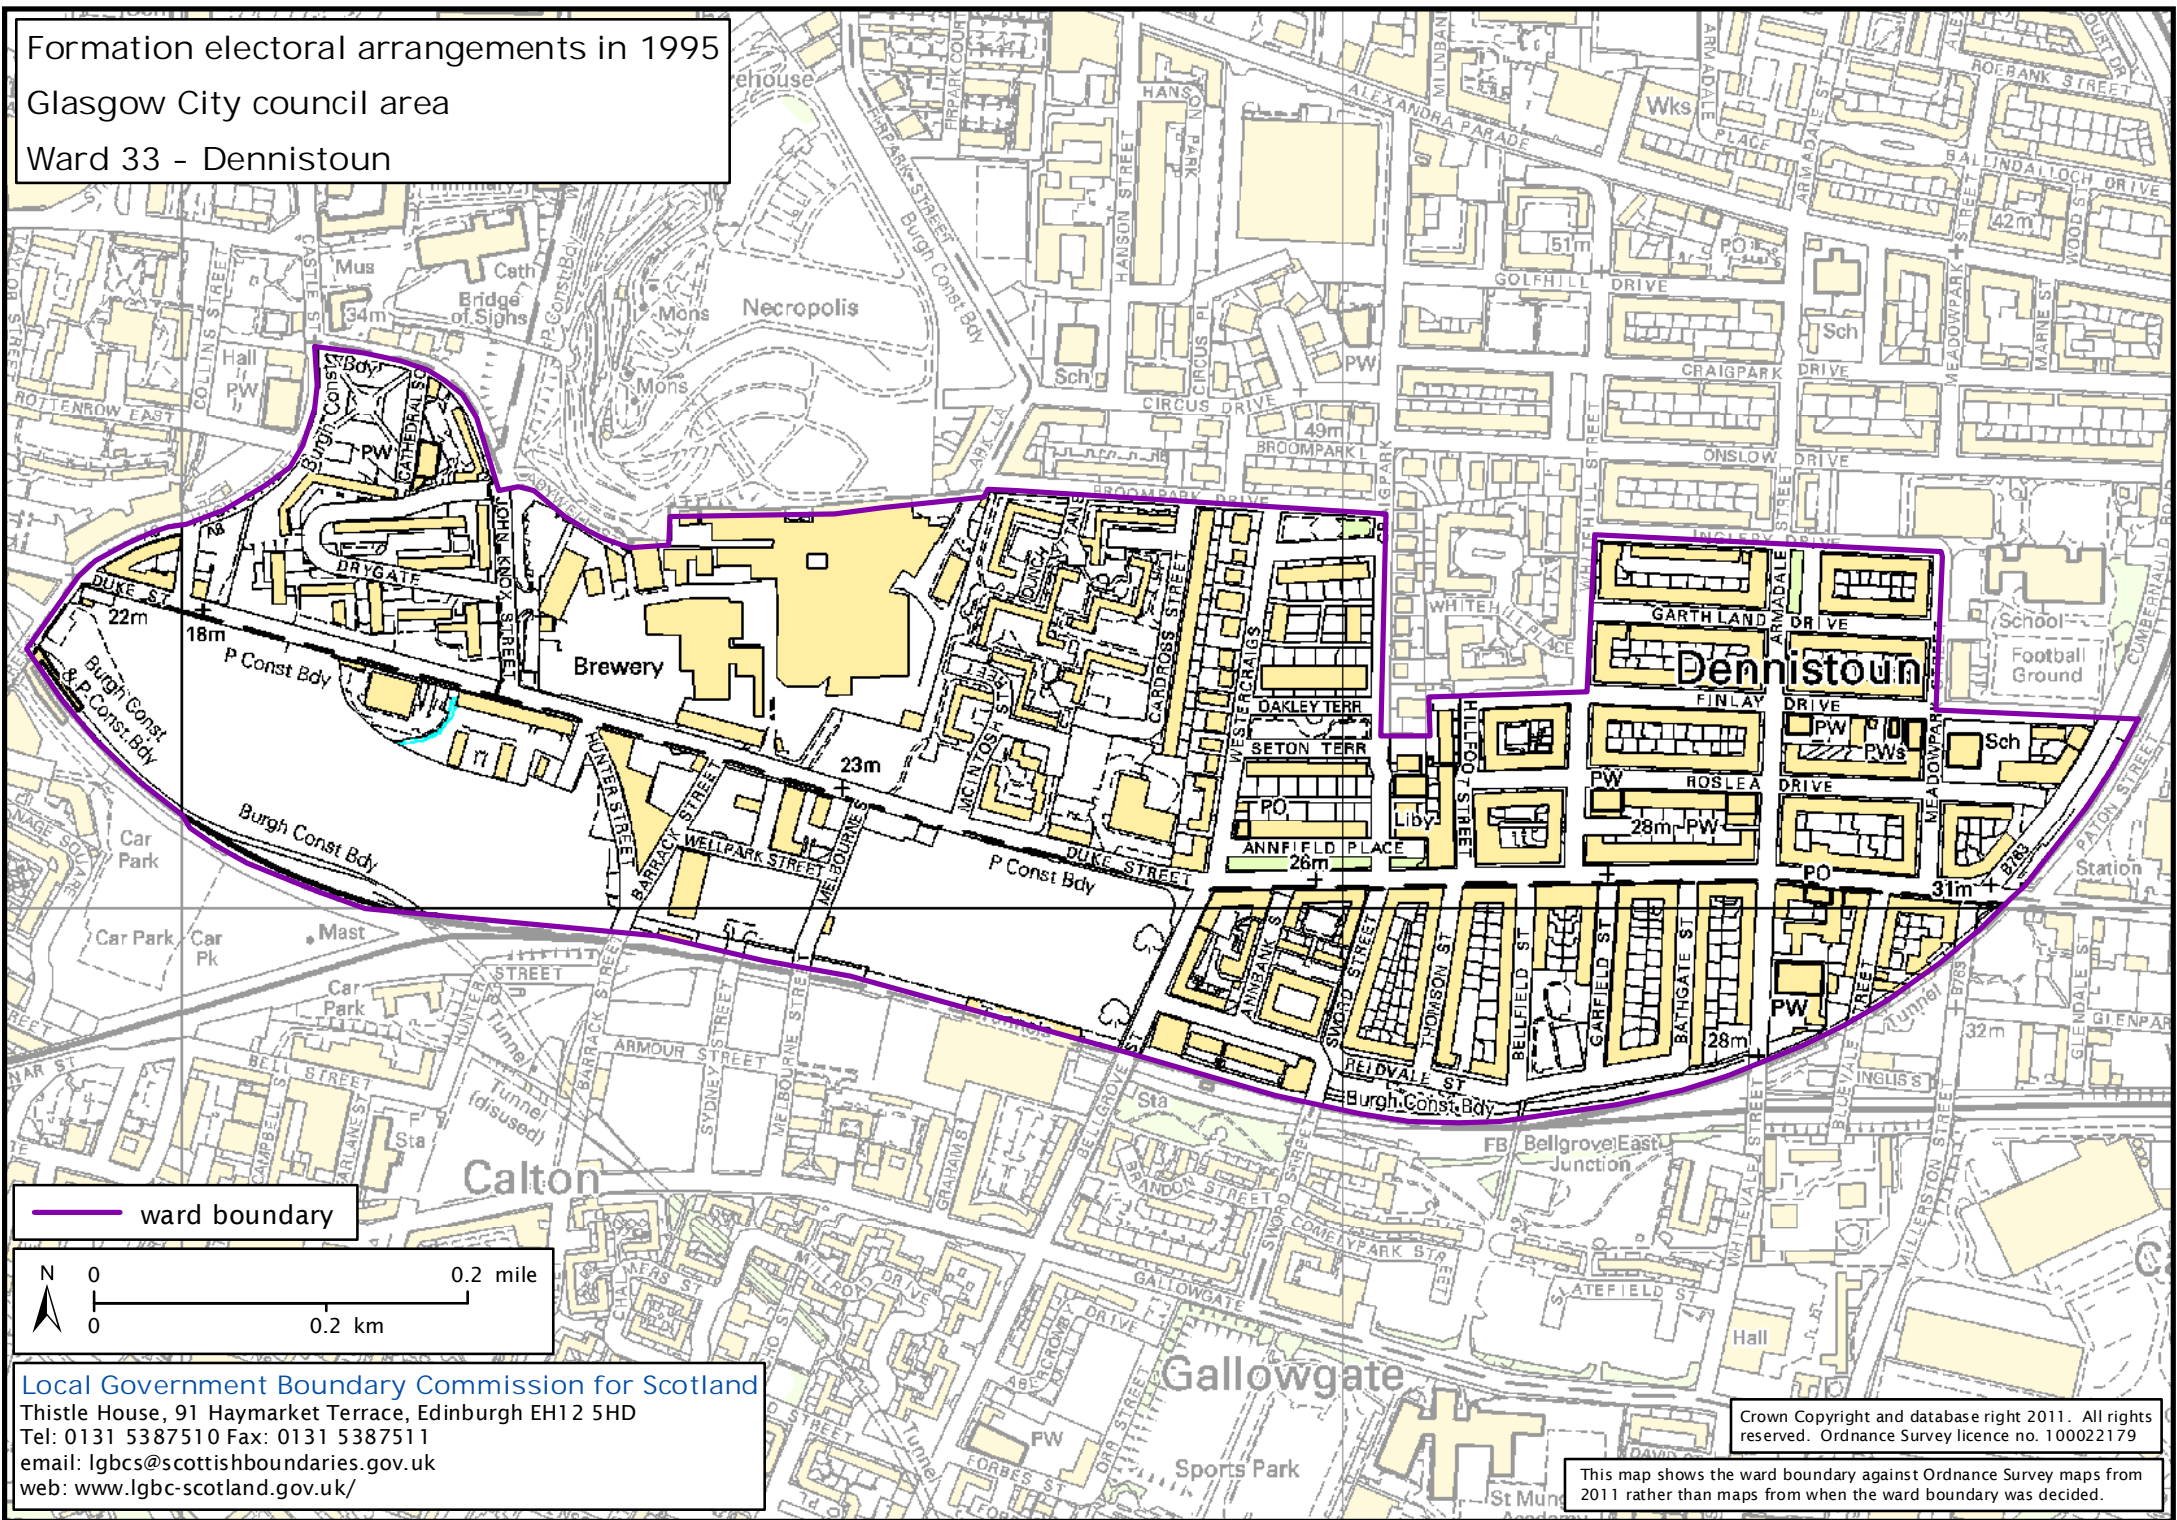

Formation electoral arrangements in 1995
 Glasgow City council area
 Ward 33 - Dennistoun

— ward boundary

Local Government Boundary Commission for Scotland
 Thistle House, 91 Haymarket Terrace, Edinburgh EH12 5HD
 Tel: 0131 5387510 Fax: 0131 5387511
 email: lgbc@scottishboundaries.gov.uk
 web: www.lgbc-scotland.gov.uk/

Crown Copyright and database right 2011. All rights reserved. Ordnance Survey licence no. 100022179

This map shows the ward boundary against Ordnance Survey maps from 2011 rather than maps from when the ward boundary was decided.