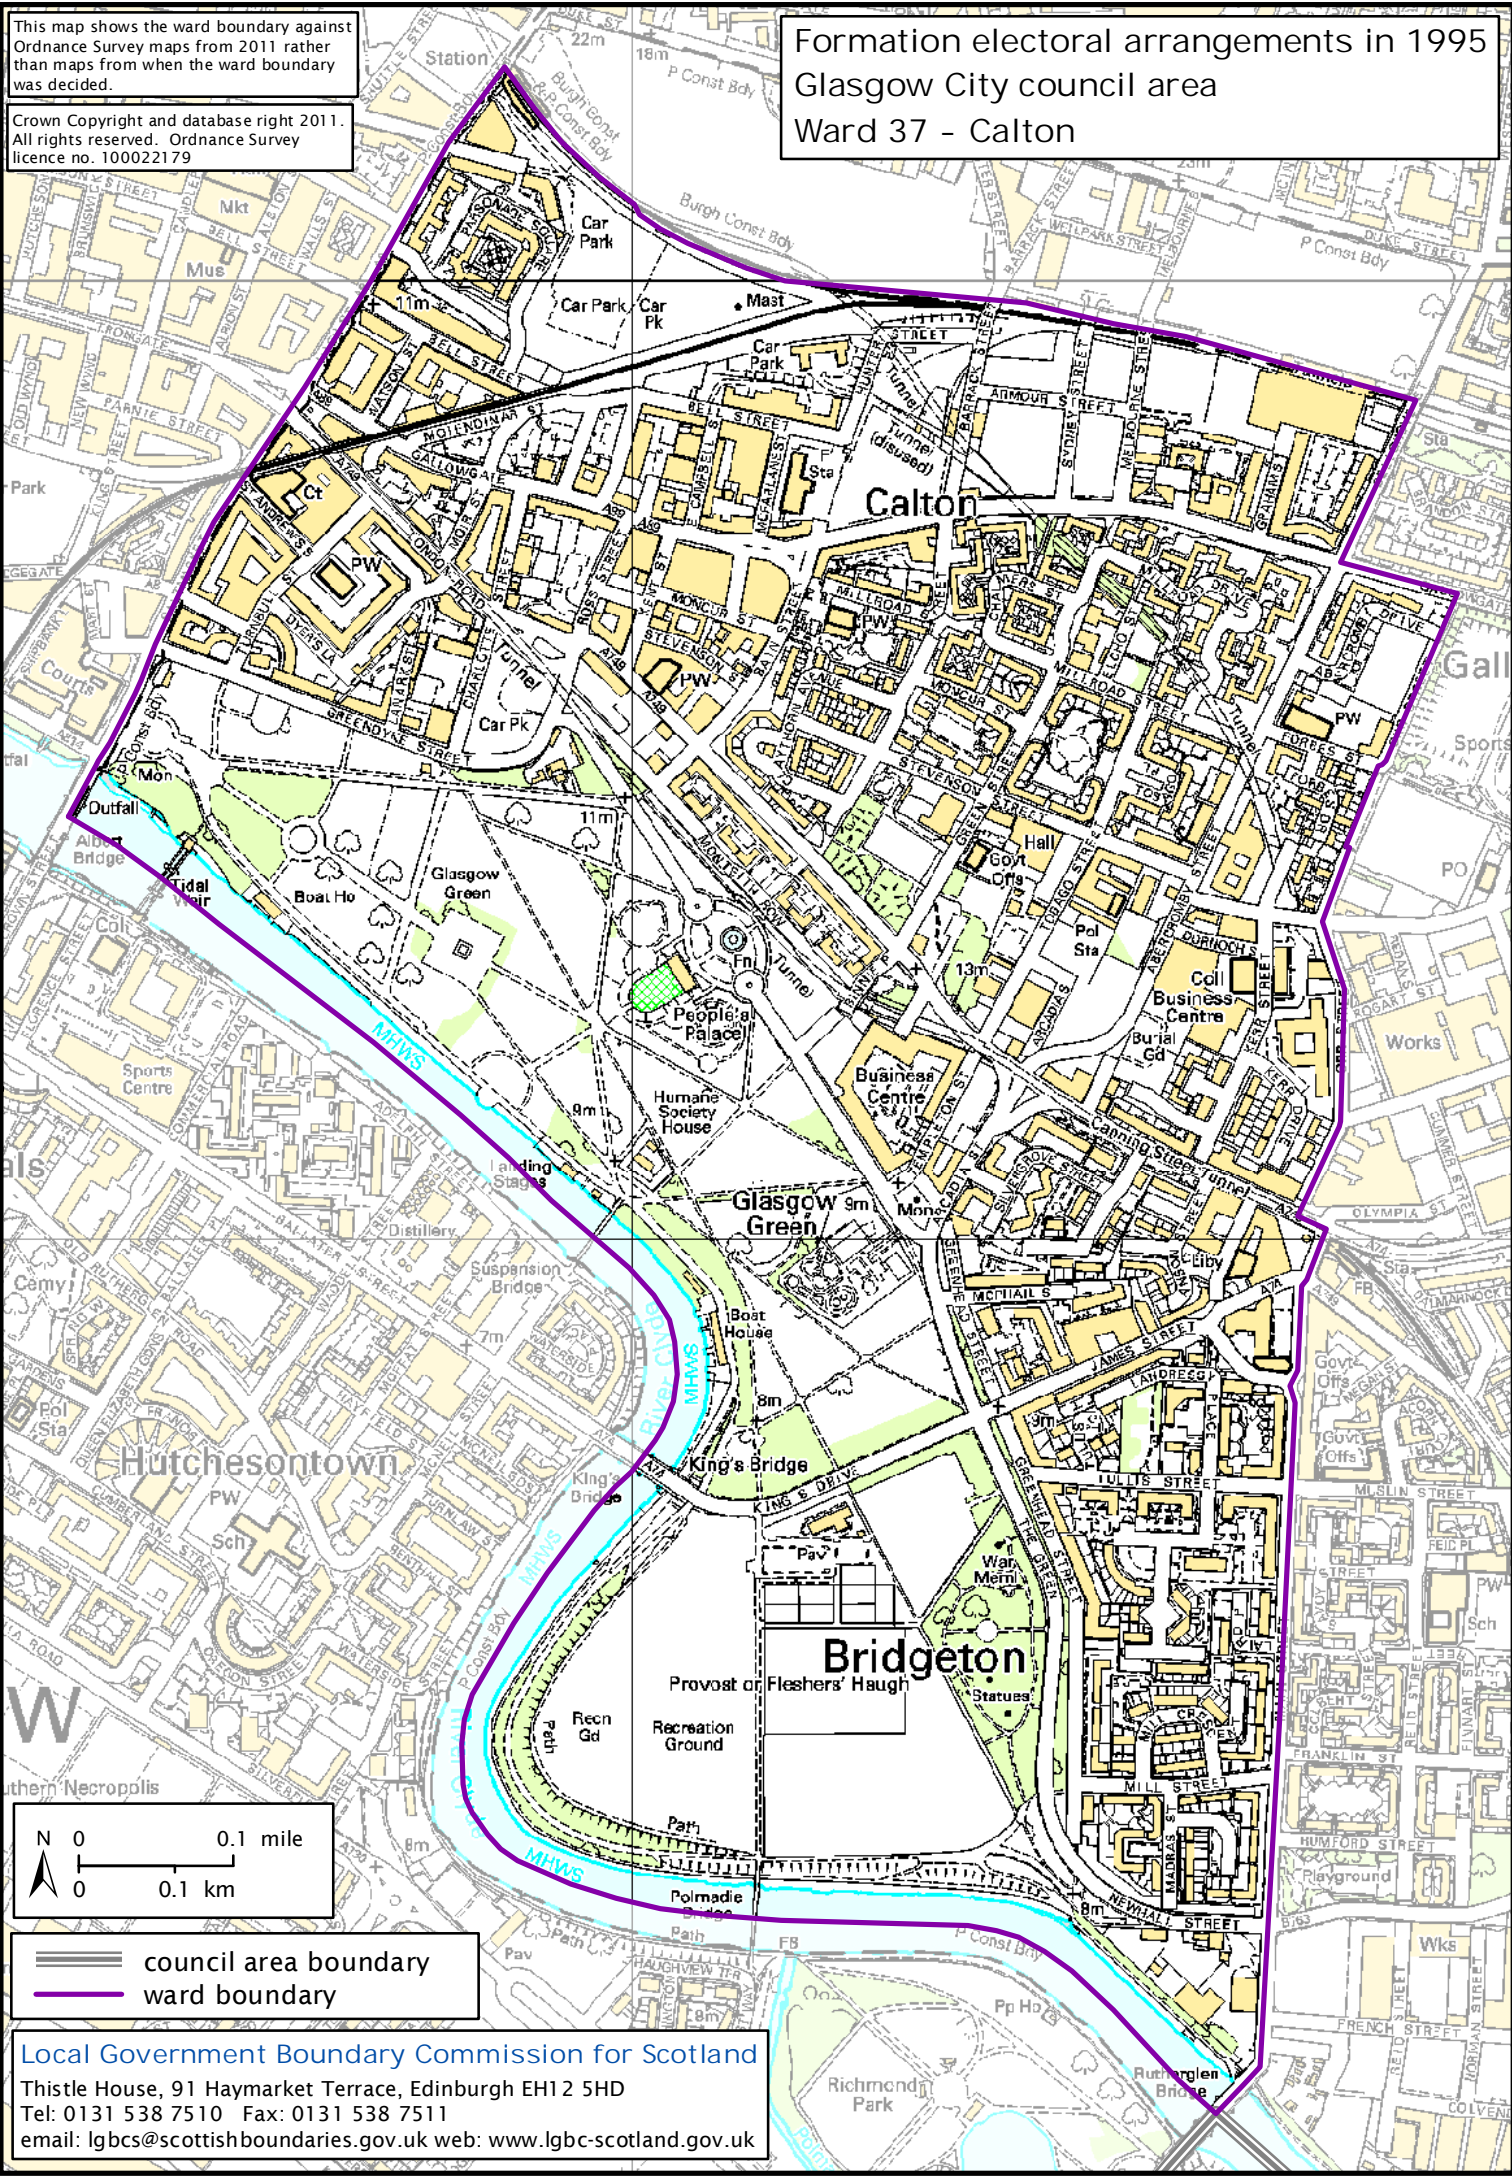

This map shows the ward boundary against Ordnance Survey maps from 2011 rather than maps from when the ward boundary was decided.

Crown Copyright and database right 2011. All rights reserved. Ordnance Survey licence no. 100022179

# Formation electoral arrangements in 1995 Glasgow City council area Ward 37 - Calton

— council area boundary  
— ward boundary

Local Government Boundary Commission for Scotland  
Thistle House, 91 Haymarket Terrace, Edinburgh EH12 5HD  
Tel: 0131 538 7510 Fax: 0131 538 7511  
email: lgbcsc@scottishboundaries.gov.uk web: www.lgbc-scotland.gov.uk