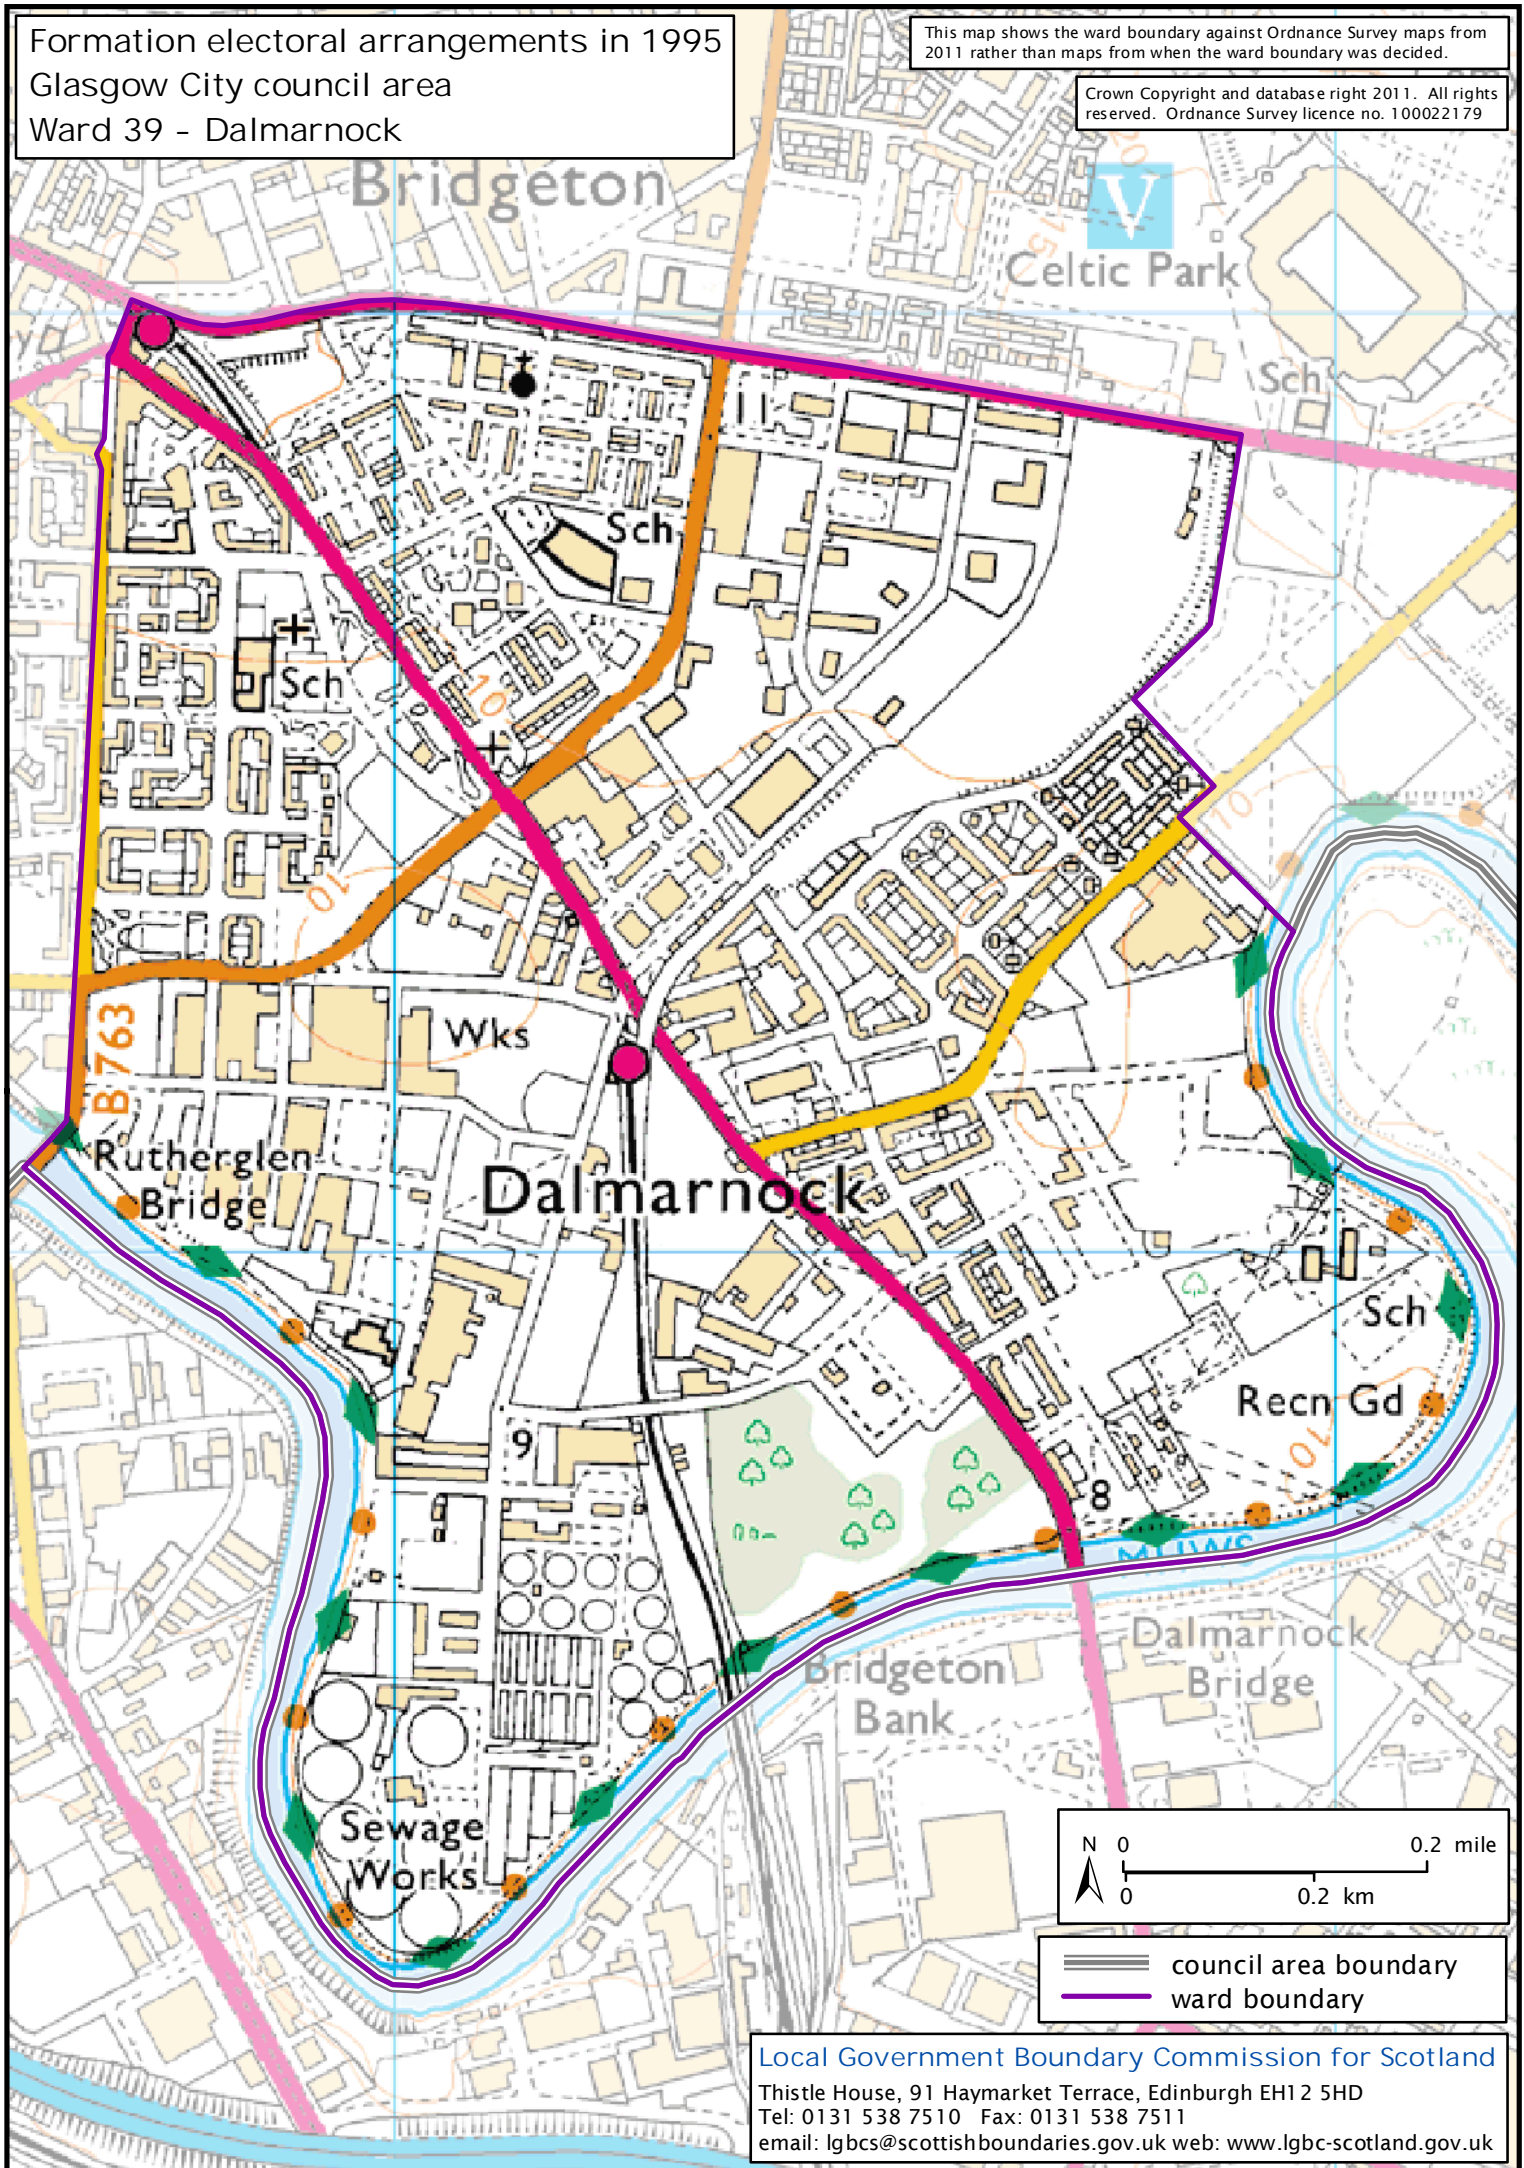

Formation electoral arrangements in 1995
Glasgow City council area
Ward 39 - Dalmarnock

This map shows the ward boundary against Ordnance Survey maps from 2011 rather than maps from when the ward boundary was decided.

Crown Copyright and database right 2011. All rights reserved. Ordnance Survey licence no. 100022179

Local Government Boundary Commission for Scotland
Thistle House, 91 Haymarket Terrace, Edinburgh EH1 2 5HD
Tel: 0131 538 7510 Fax: 0131 538 7511
email: lgbcscottishboundaries.gov.uk web: www.lgbc-scotland.gov.uk