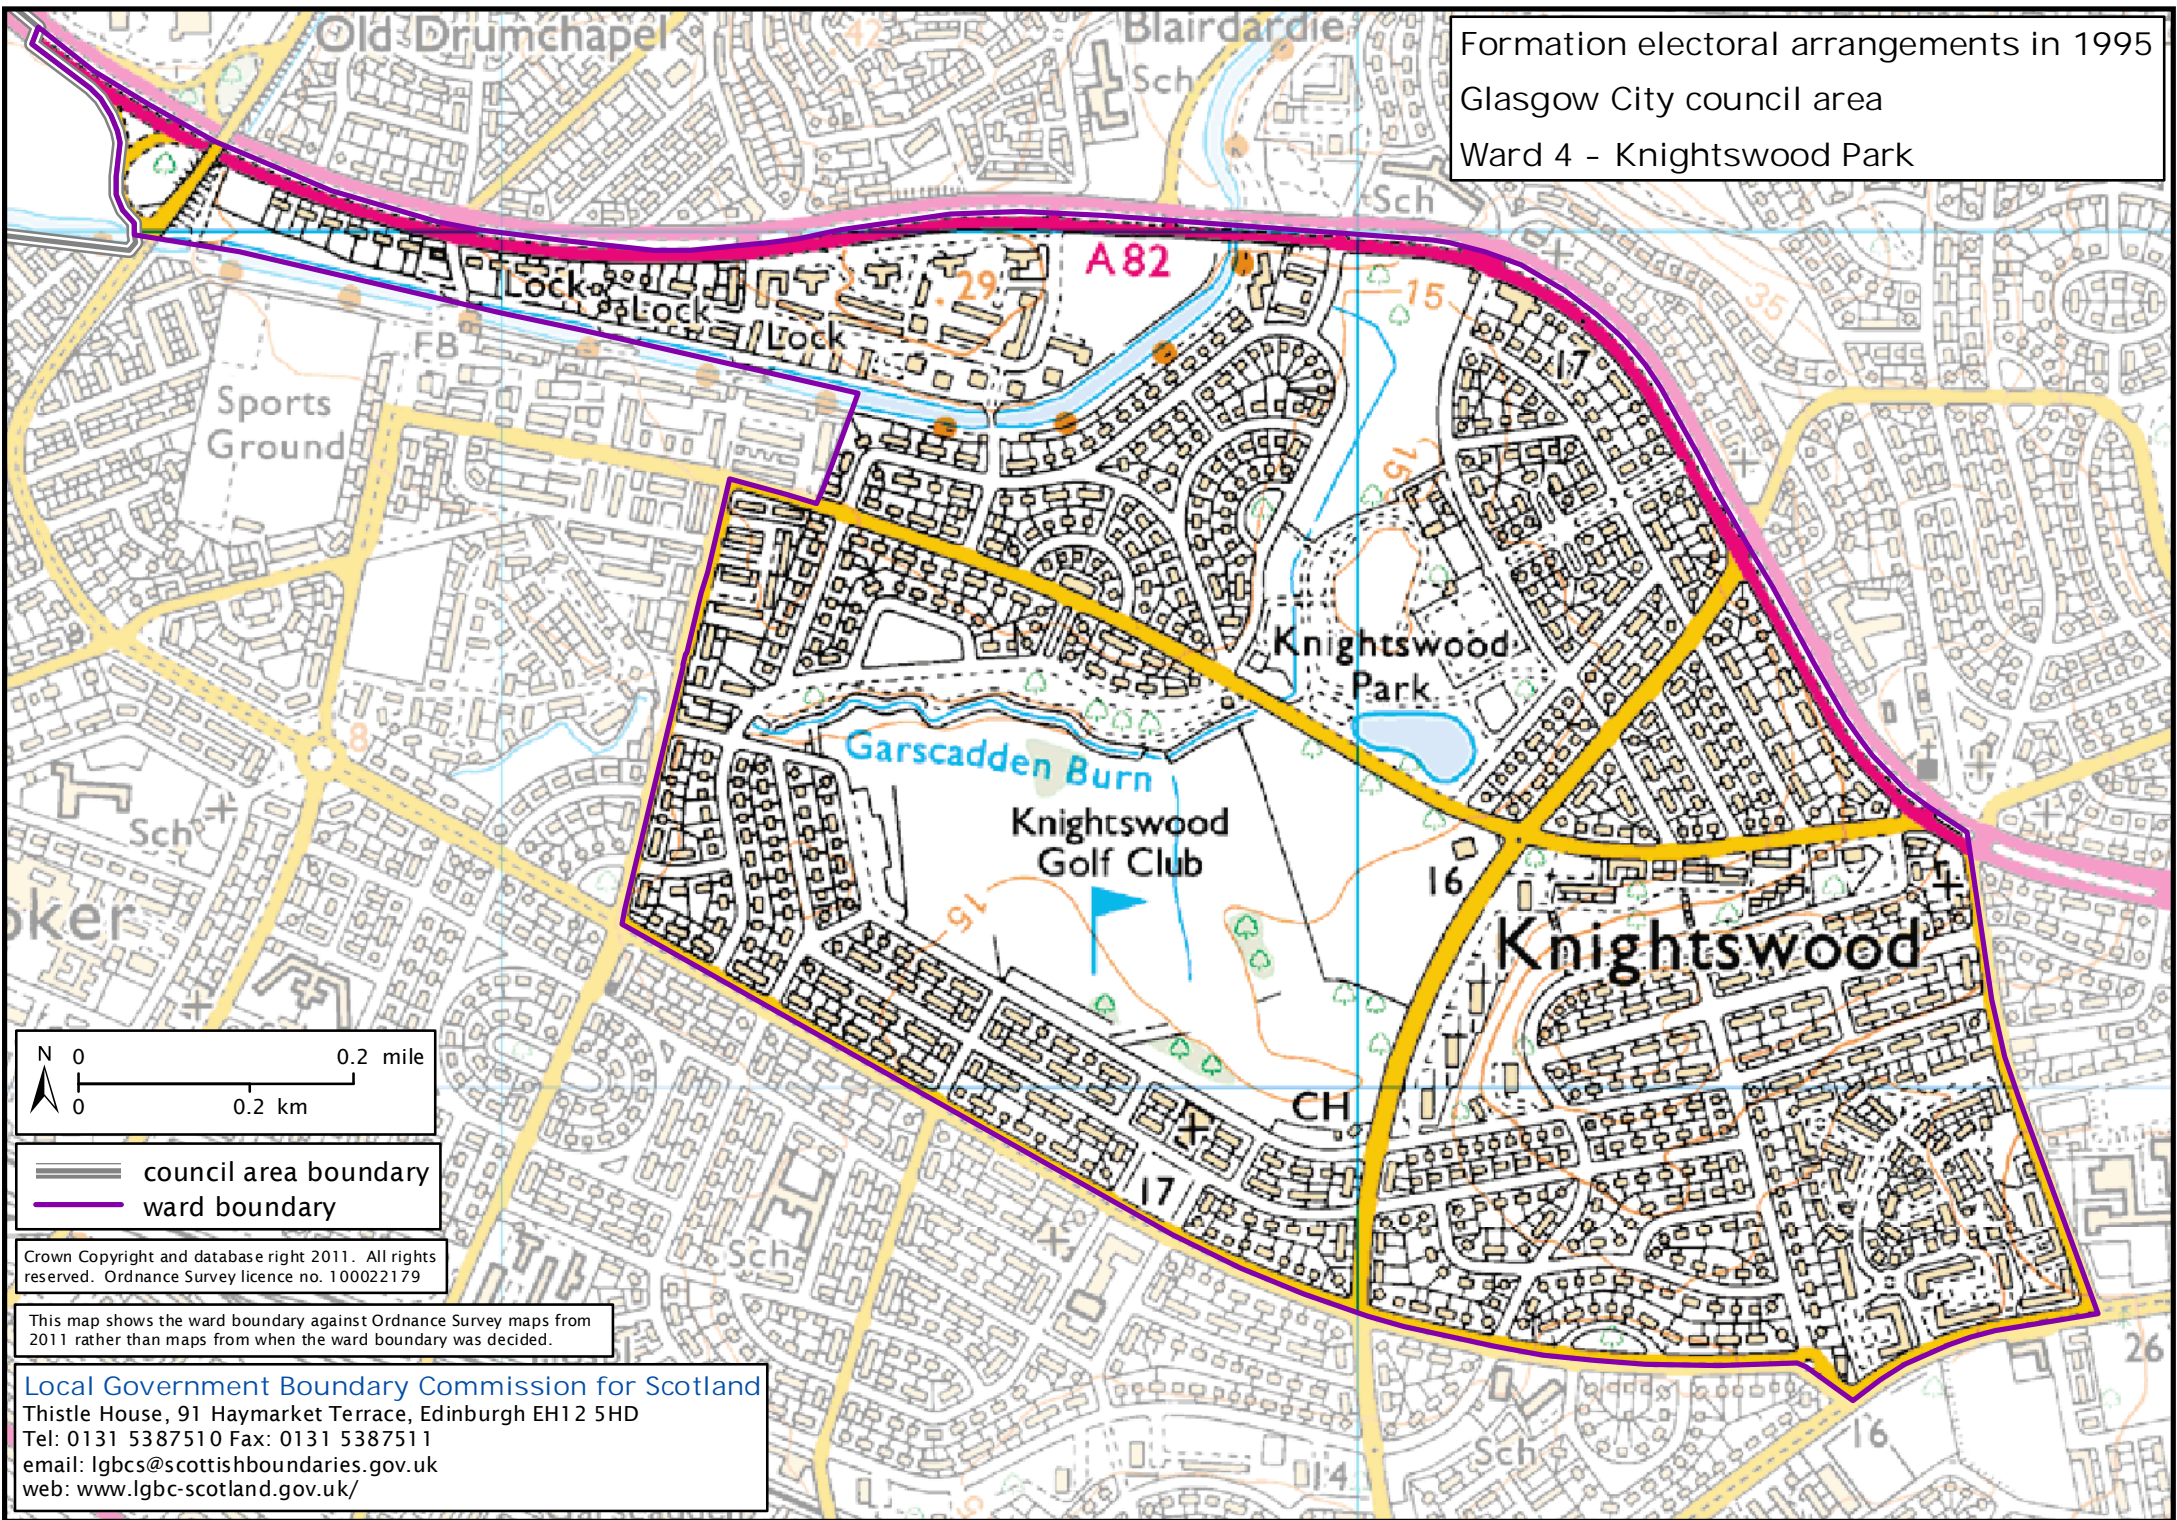

Formation electoral arrangements in 1995  
Glasgow City council area  
Ward 4 - Knightswood Park

— council area boundary  
— ward boundary

Crown Copyright and database right 2011. All rights reserved. Ordnance Survey licence no. 100022179

This map shows the ward boundary against Ordnance Survey maps from 2011 rather than maps from when the ward boundary was decided.

Local Government Boundary Commission for Scotland  
Thistle House, 91 Haymarket Terrace, Edinburgh EH12 5HD  
Tel: 0131 5387510 Fax: 0131 5387511  
email: lgbc@scottishboundaries.gov.uk  
web: www.lgbc-scotland.gov.uk/