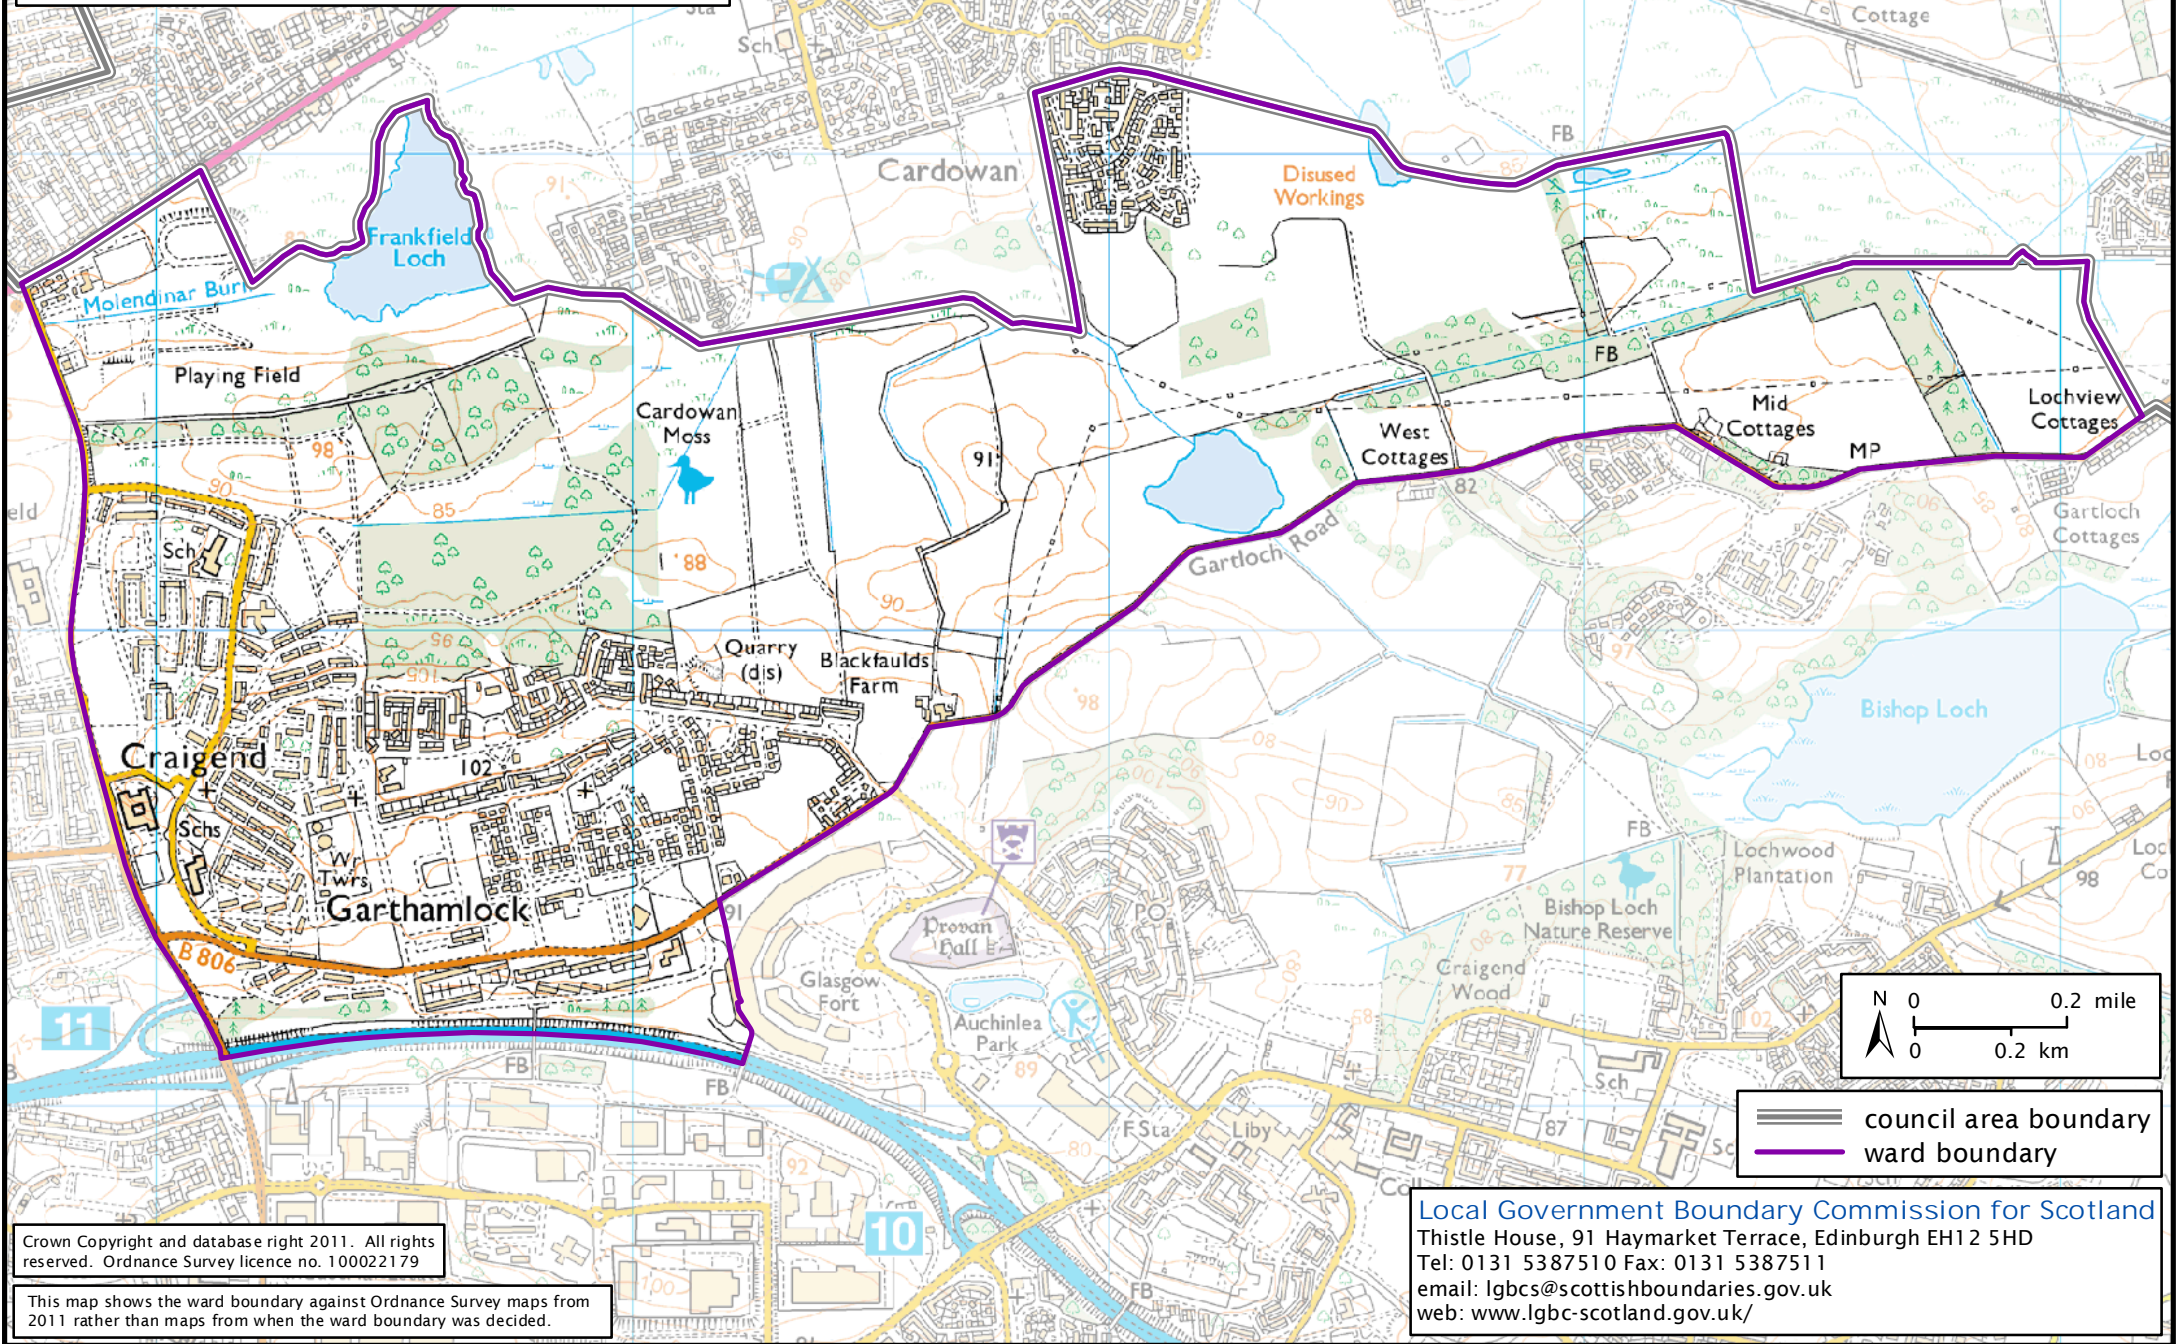

Formation electoral arrangements in 1995

Glasgow City council area

Ward 49 - Garthamlock

Crown Copyright and database right 2011. All rights reserved. Ordnance Survey licence no. 100022179

This map shows the ward boundary against Ordnance Survey maps from 2011 rather than maps from when the ward boundary was decided.