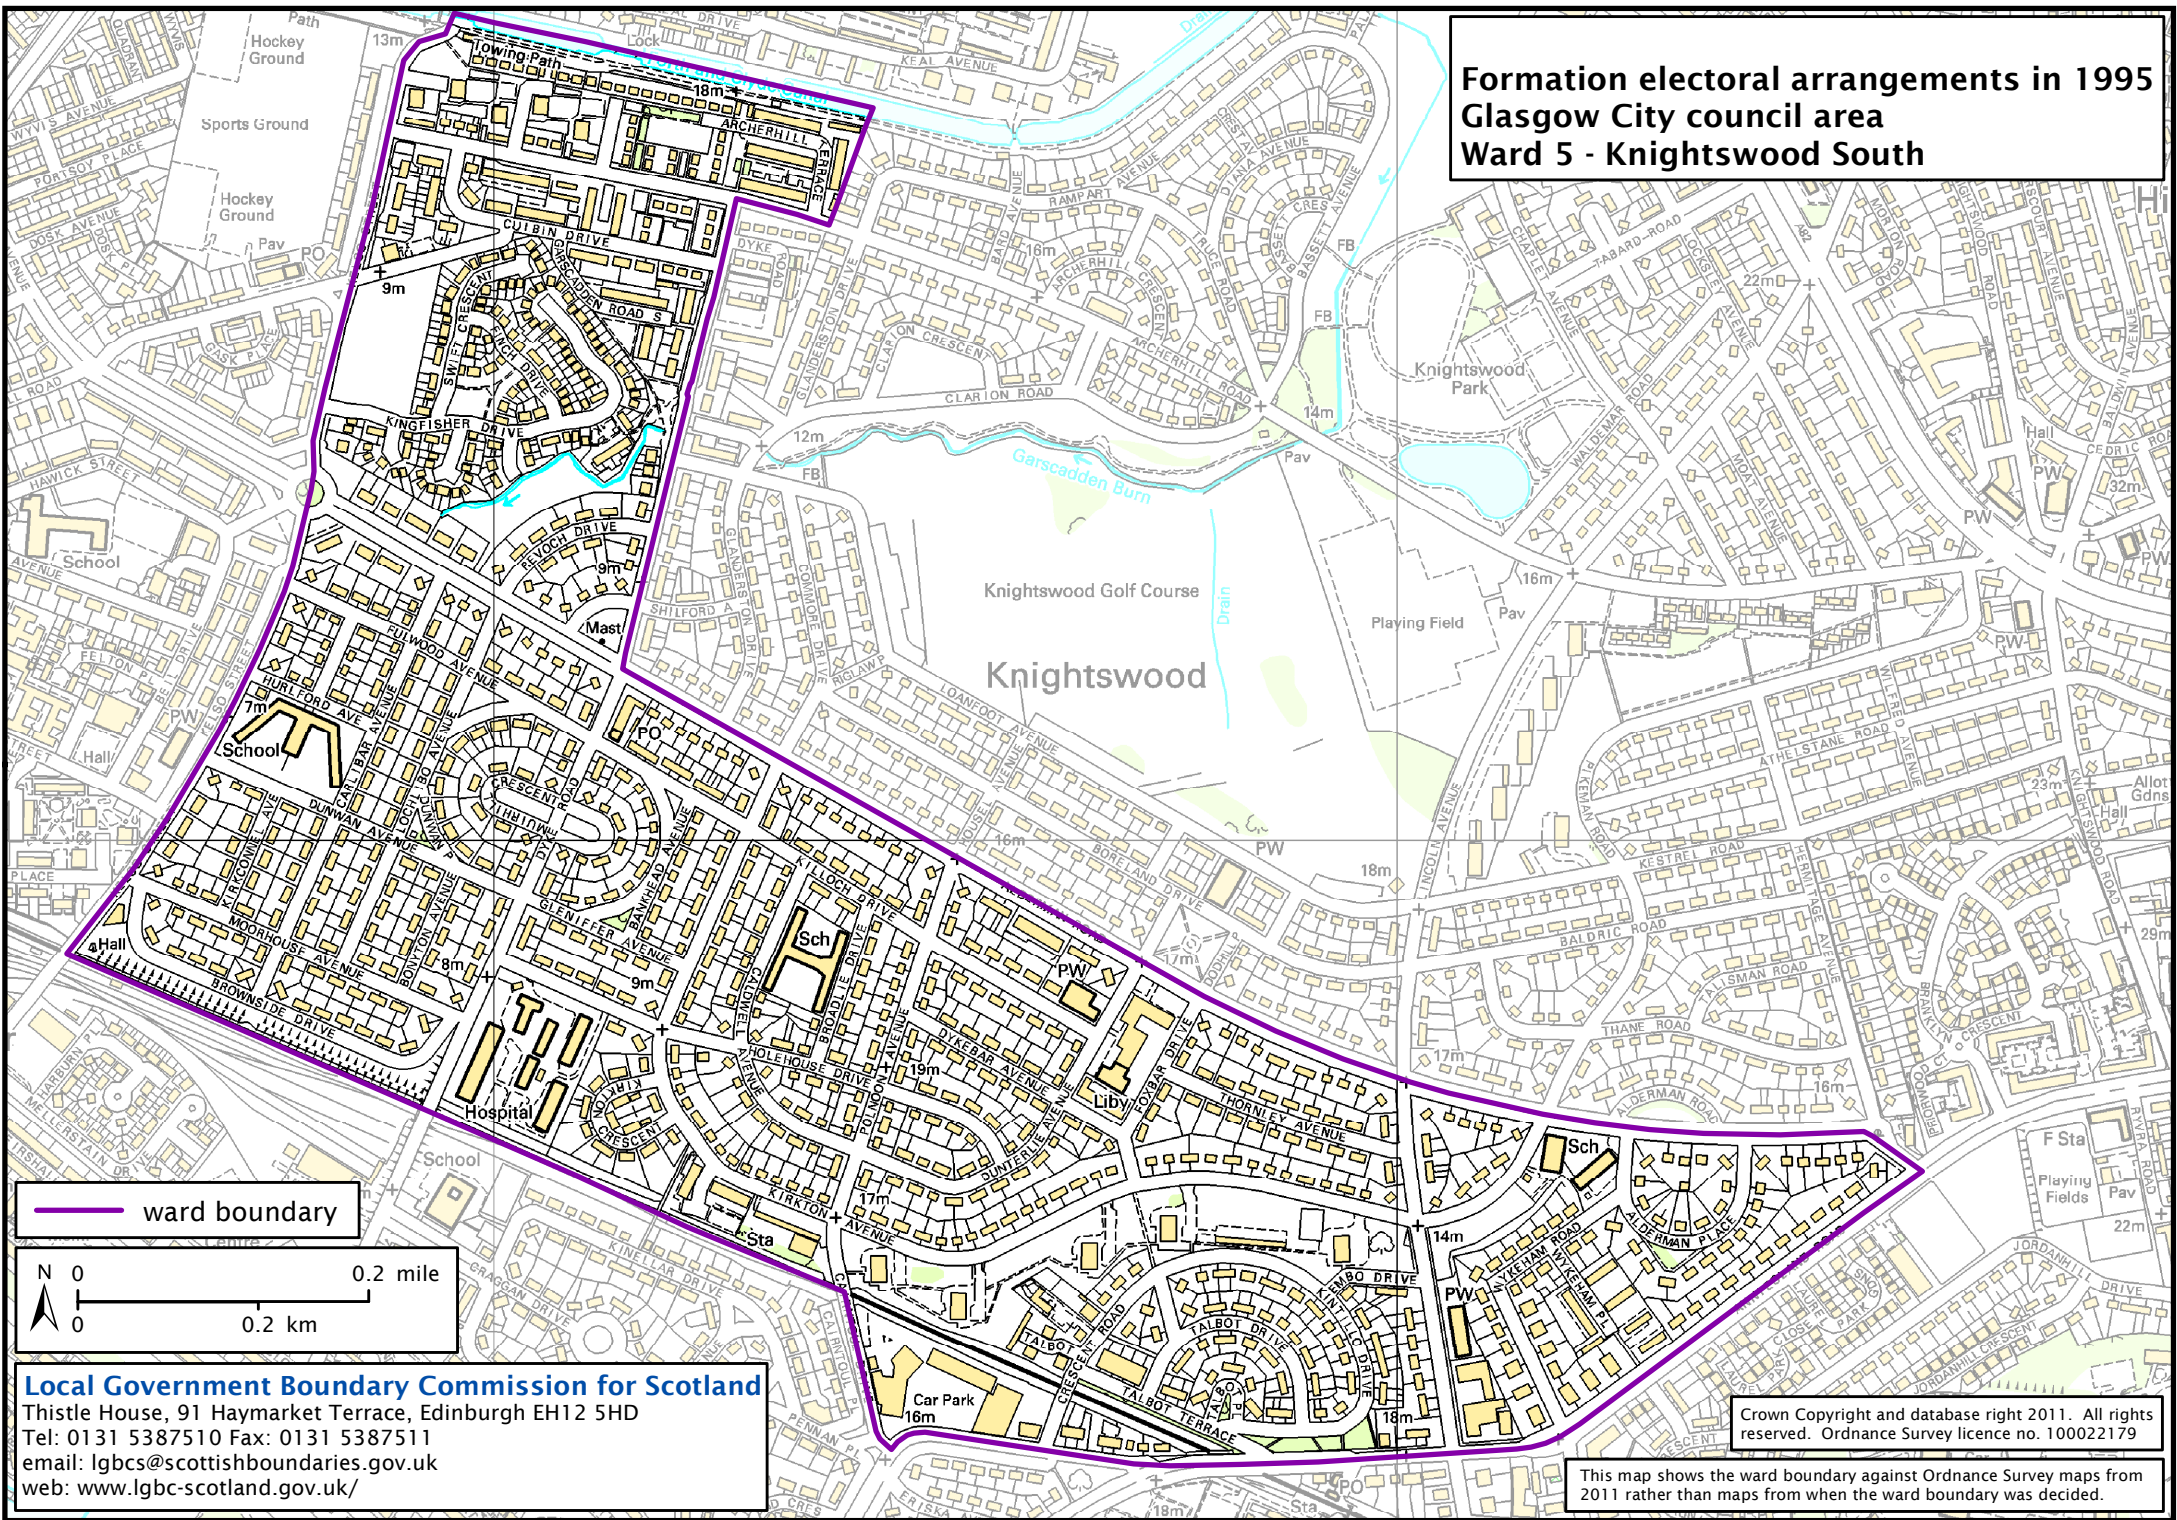

**Formation electoral arrangements in 1995
Glasgow City council area
Ward 5 - Knightswood South**

— ward boundary

Local Government Boundary Commission for Scotland
 Thistle House, 91 Haymarket Terrace, Edinburgh EH12 5HD
 Tel: 0131 5387510 Fax: 0131 5387511
 email: lgbc@scottishboundaries.gov.uk
 web: www.lgbc-scotland.gov.uk/

Crown Copyright and database right 2011. All rights reserved. Ordnance Survey licence no. 100022179

This map shows the ward boundary against Ordnance Survey maps from 2011 rather than maps from when the ward boundary was decided.