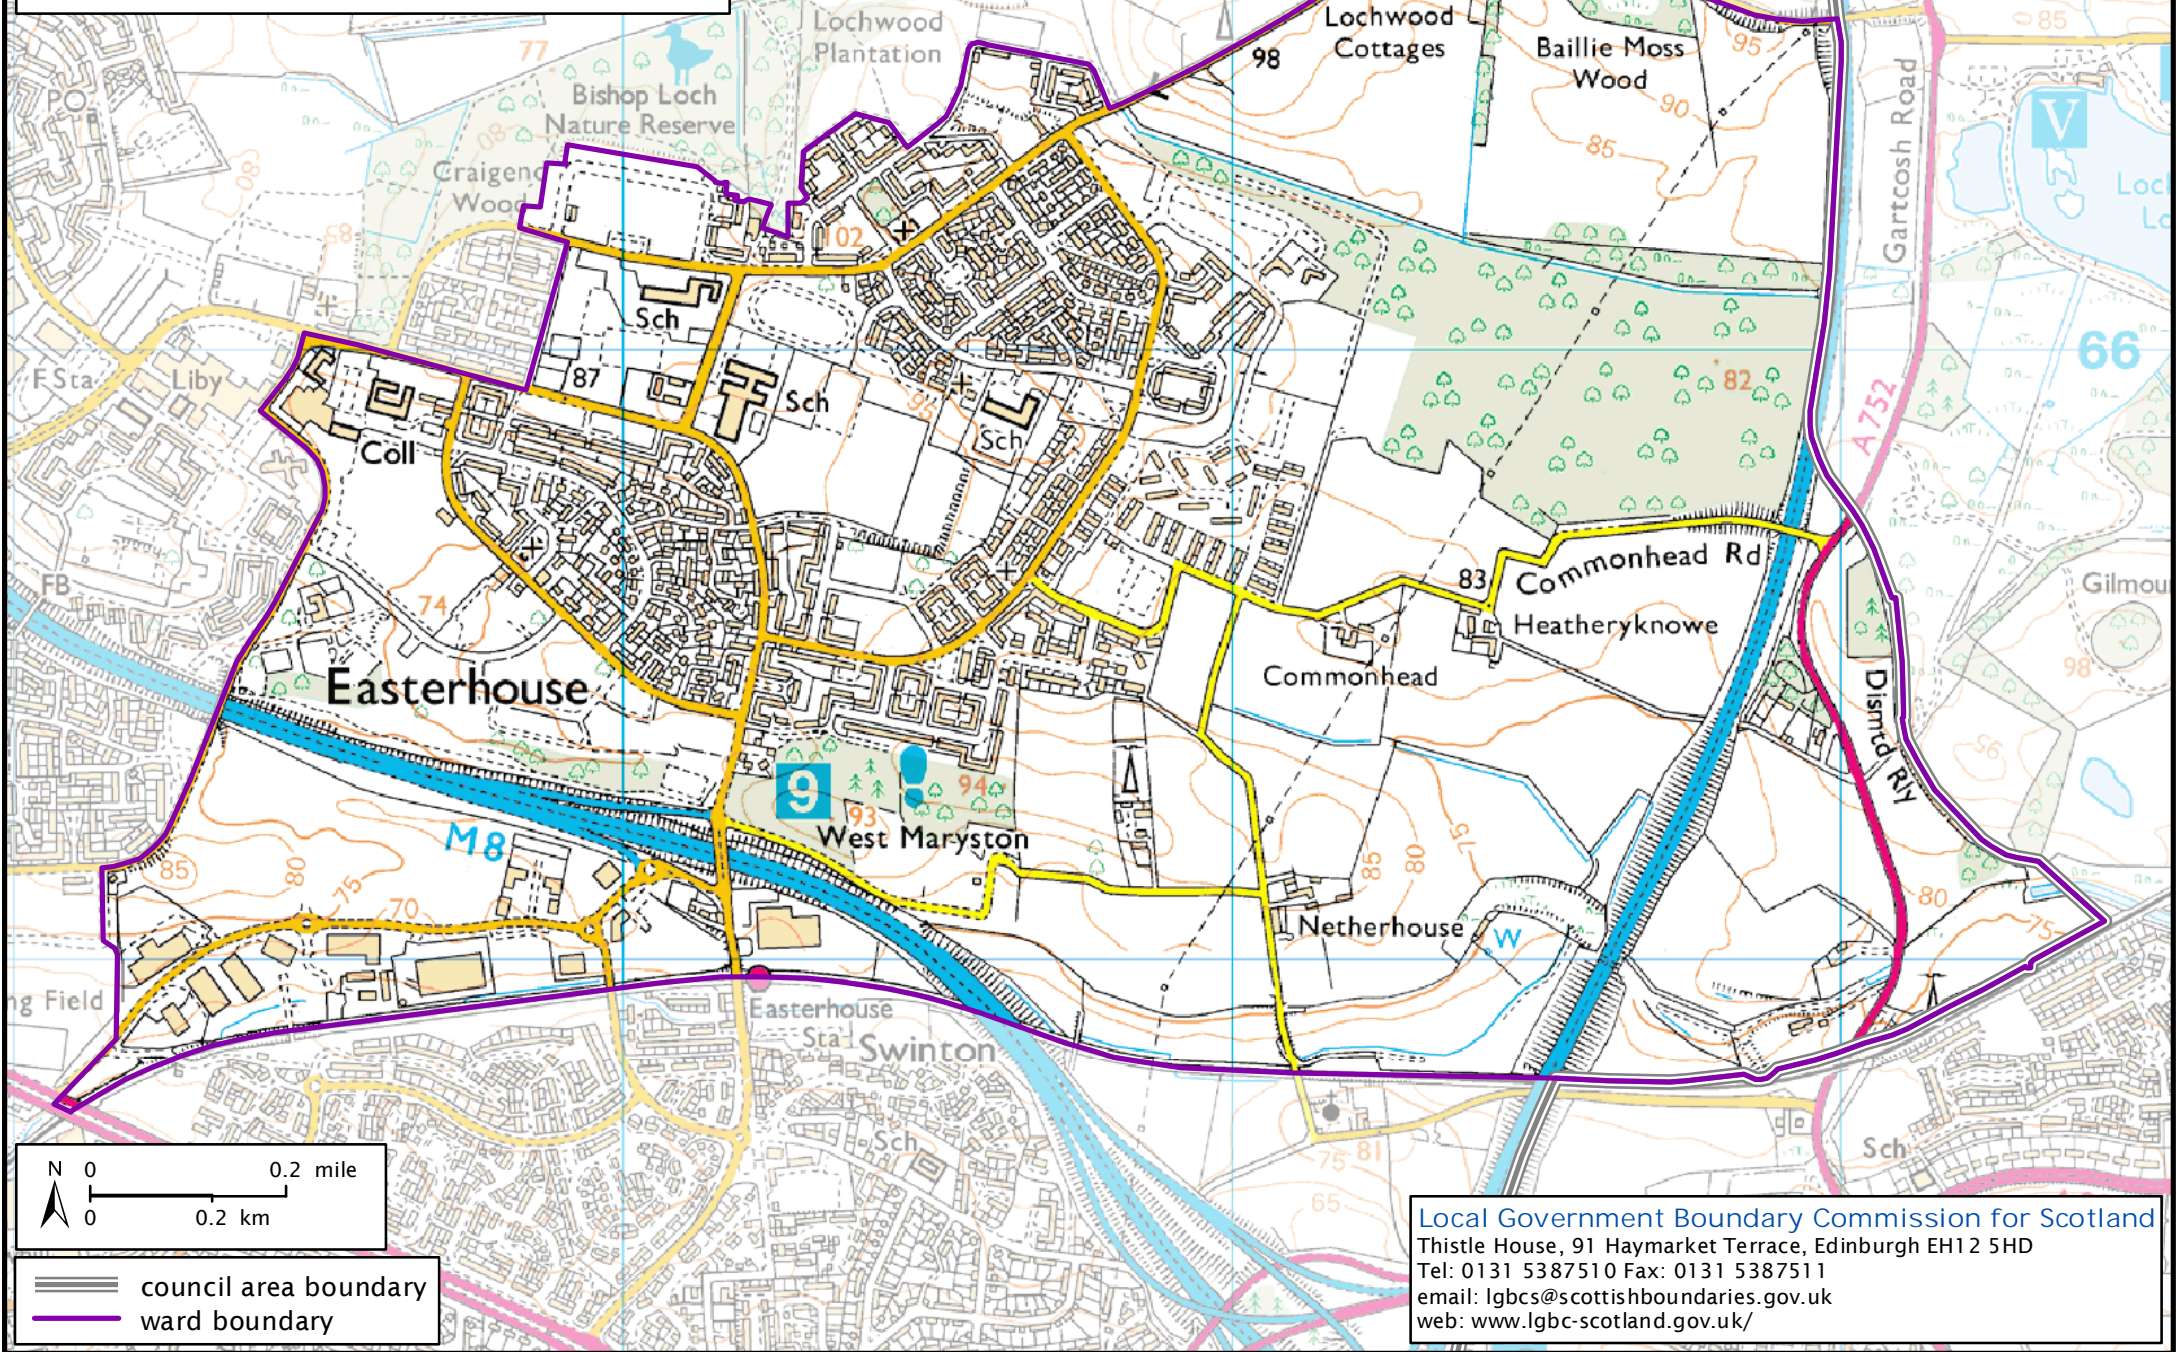

Formation electoral arrangements in 1995

Glasgow City council area

Ward 51 - Easterhouse

This map shows the ward boundary against Ordnance Survey maps from 2011 rather than maps from when the ward boundary was decided.

Crown Copyright and database right 2011. All rights reserved. Ordnance Survey licence no. 100022179

— council area boundary  
— ward boundary

Local Government Boundary Commission for Scotland  
Thistle House, 91 Haymarket Terrace, Edinburgh EH12 5HD  
Tel: 0131 5387510 Fax: 0131 5387511  
email: [lgbcs@scottishboundaries.gov.uk](mailto:lgbcs@scottishboundaries.gov.uk)  
web: [www.lgbc-scotland.gov.uk/](http://www.lgbc-scotland.gov.uk/)