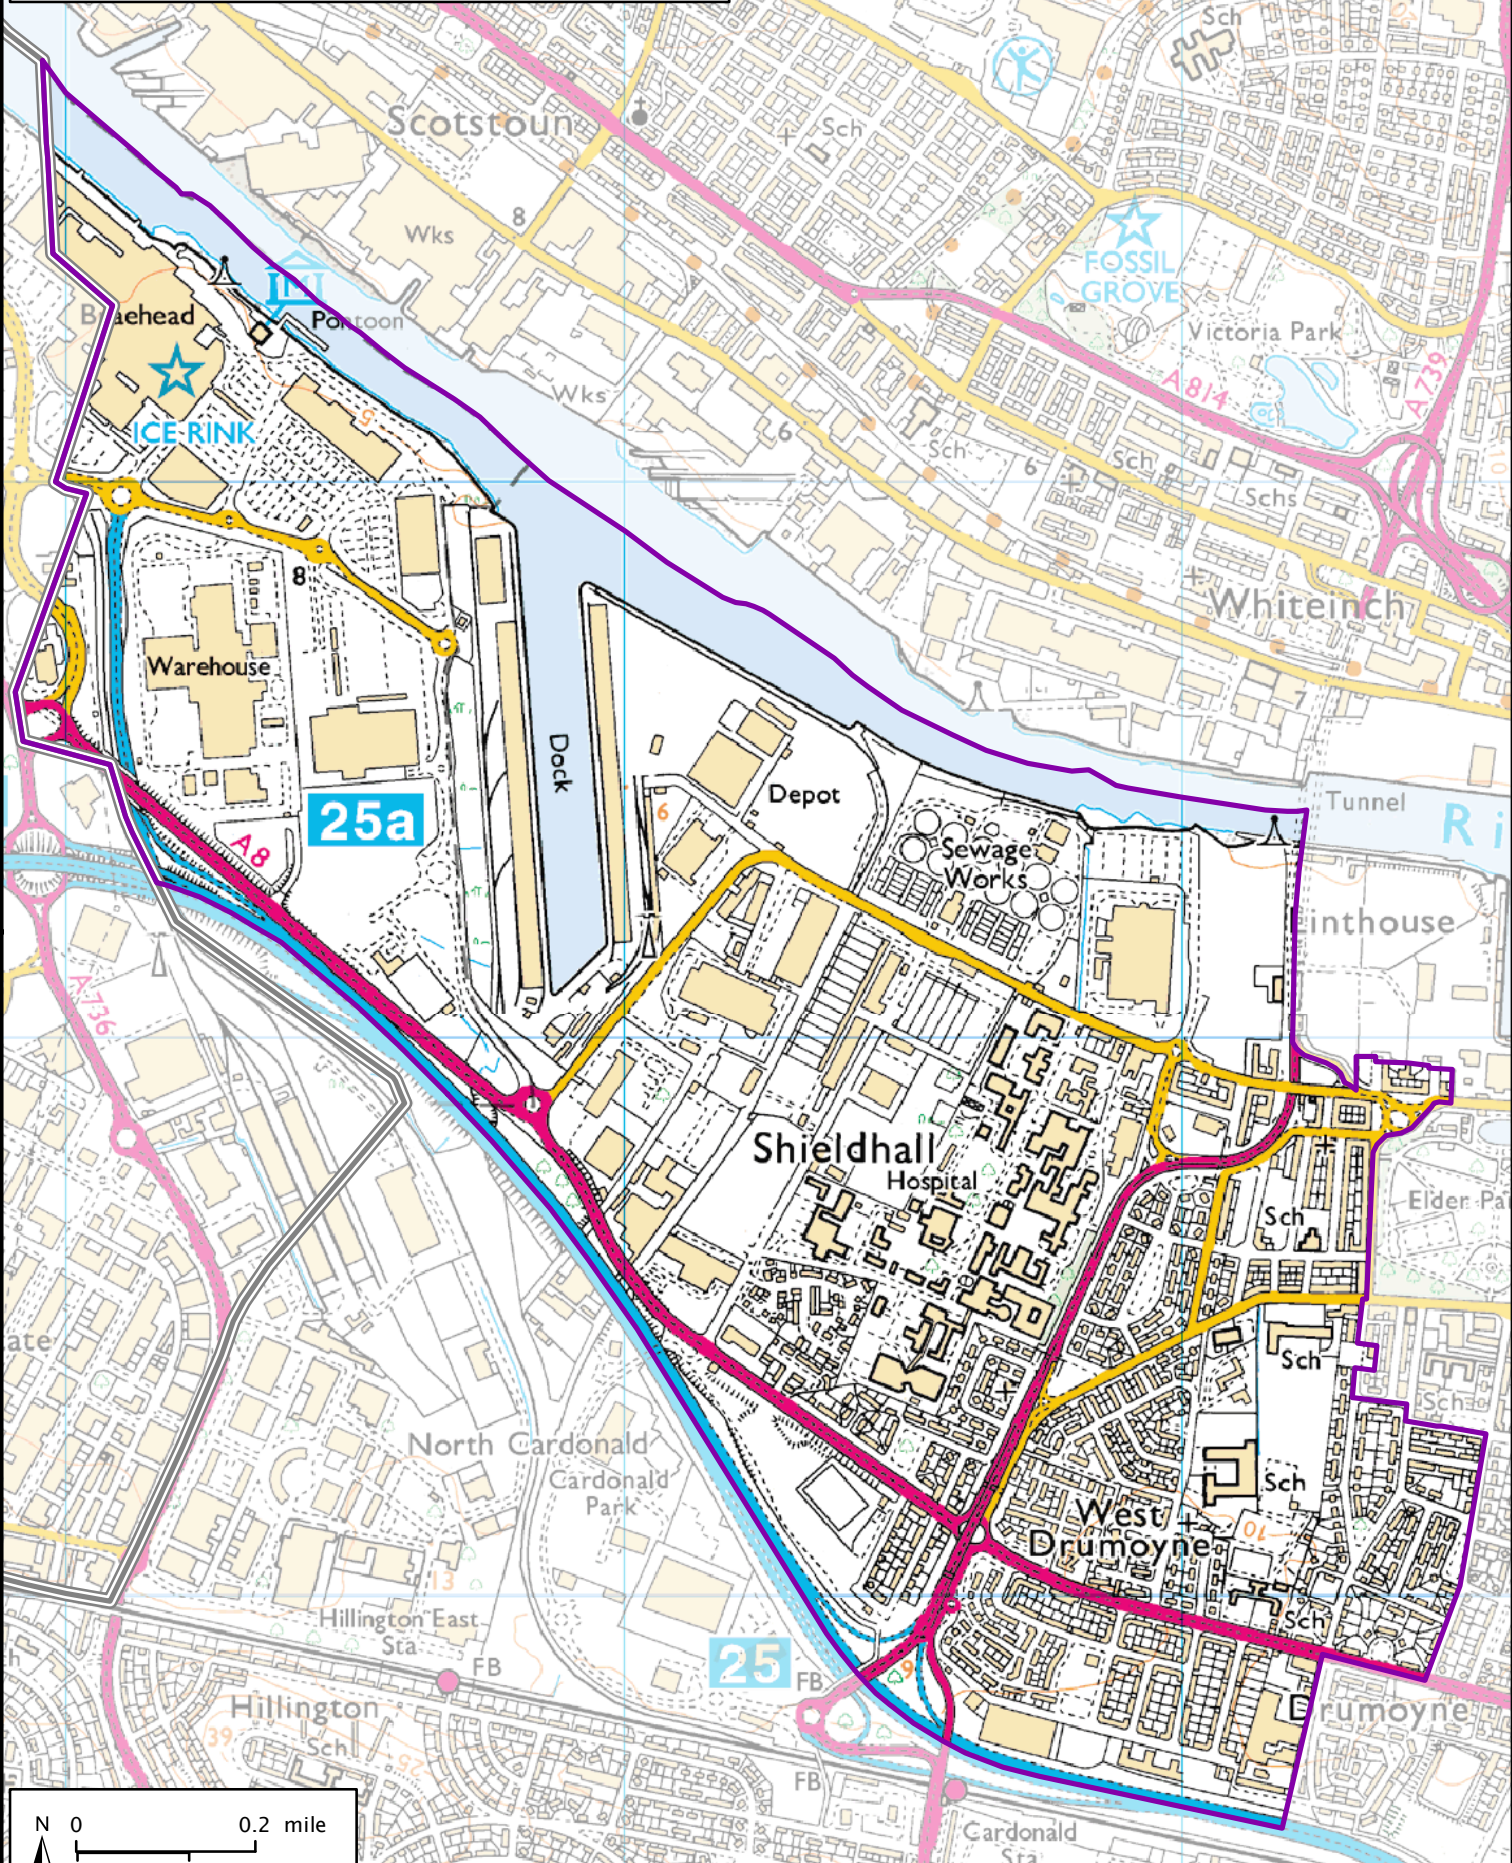

Formation electoral arrangements in 1995
 Glasgow City council area
 Ward 52 - Drumoyne

This map shows the ward boundary against Ordnance Survey maps from 2011 rather than maps from when the ward boundary was decided.

Crown Copyright and database right 2011. All rights reserved. Ordnance Survey licence no. 100022179

council area boundary
 ward boundary

Local Government Boundary Commission for Scotland
 Thistle House, 91 Haymarket Terrace, Edinburgh EH1 2 5HD
 Tel: 0131 538 7510 Fax: 0131 538 7511
 email: lgbcscottishboundaries.gov.uk web: www.lgbc-scotland.gov.uk