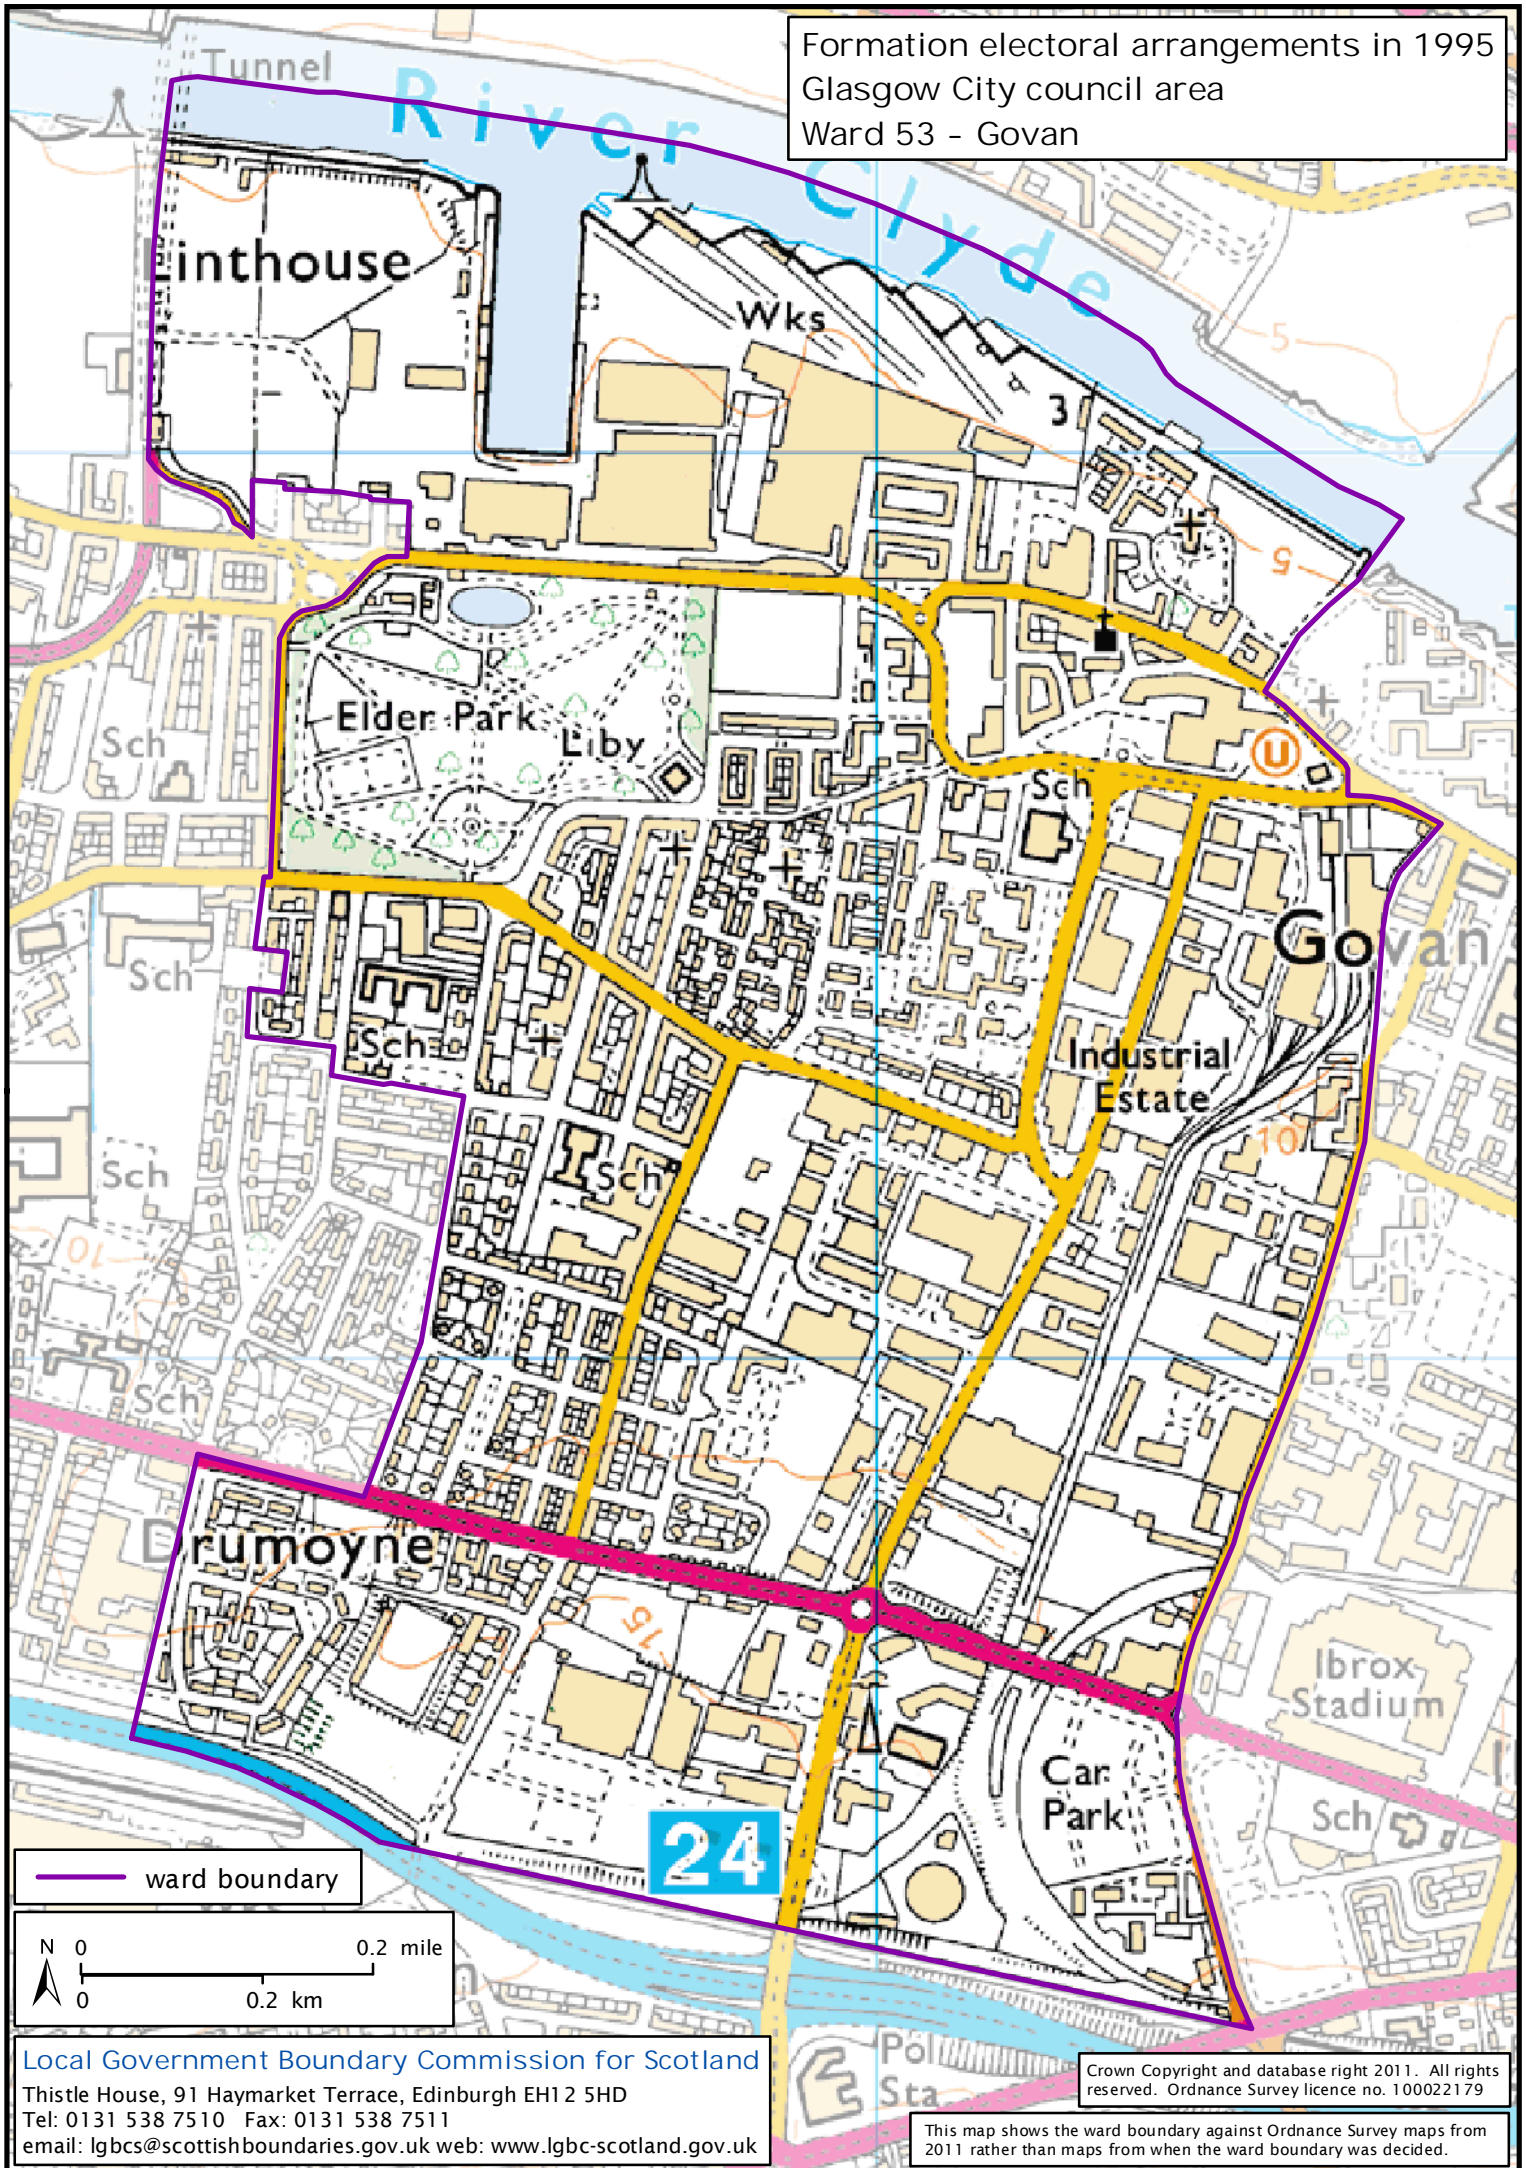

Formation electoral arrangements in 1995  
Glasgow City council area  
Ward 53 - Govan

— ward boundary

Local Government Boundary Commission for Scotland  
Thistle House, 91 Haymarket Terrace, Edinburgh EH12 5HD  
Tel: 0131 538 7510 Fax: 0131 538 7511  
email: lgbc@scottishboundaries.gov.uk web: www.lgbc-scotland.gov.uk

Crown Copyright and database right 2011. All rights reserved. Ordnance Survey licence no. 100022179

This map shows the ward boundary against Ordnance Survey maps from 2011 rather than maps from when the ward boundary was decided.